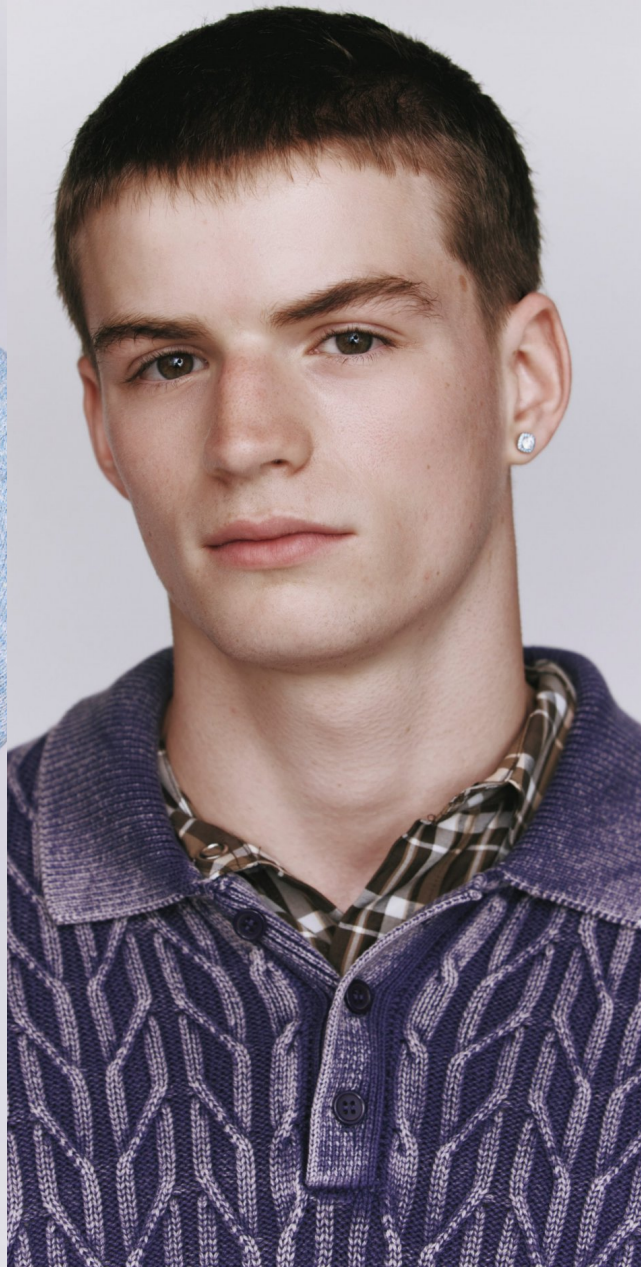

kult  
AUSTRALIA

MAX PROCTOR

## MAX PROCTOR

HEIGHT 188 / 6'2" | CHEST 96 / 38 | WAIST 80 / 31.5 | HIPS 91 / 36" | HAIR DARK BLONDE

EYES HAZEL | SHOES 44.5 / 10.5

 m4x\_proctor