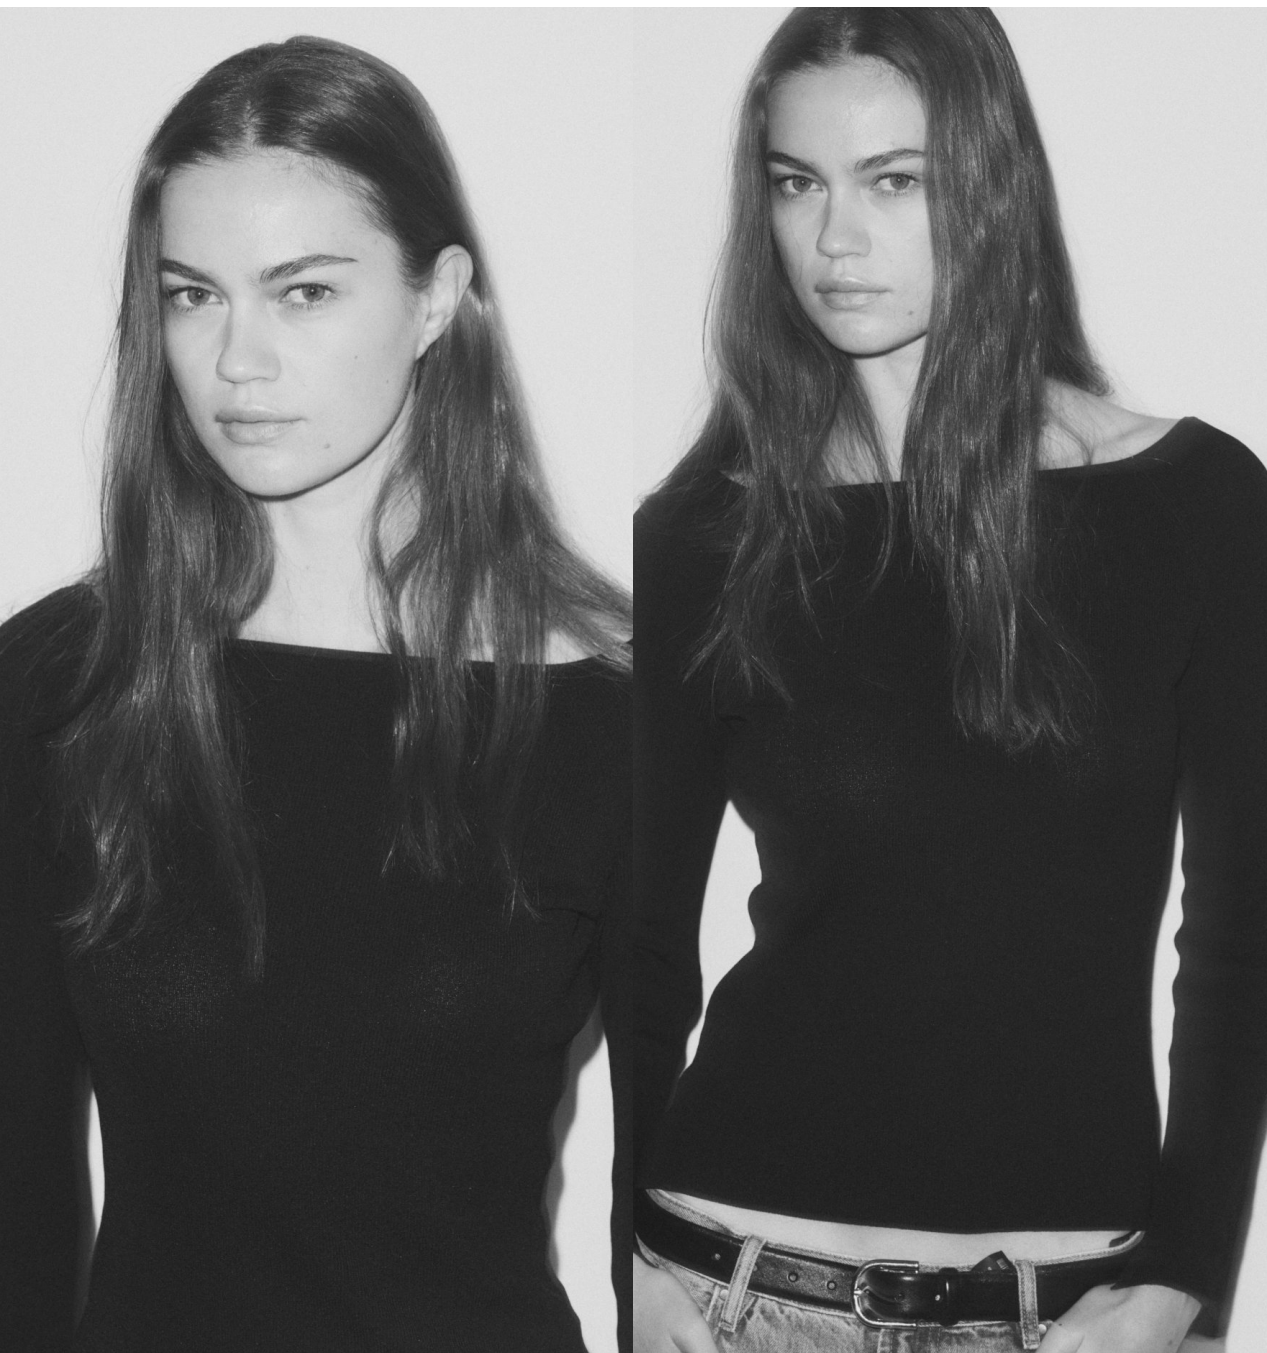

kult
AUSTRALIA

MALIA TOMAS

MALIA TOMAS

HEIGHT 179 / 5'10.5" | BUST 81 / 32 / B | WAIST 64 / 25 | HIPS 91 / 36" | HAIR BROWN | EYES GREEN | DRESS 8

SHOES 8 AU / 39 EU | CUP A/B

 malia.tomas