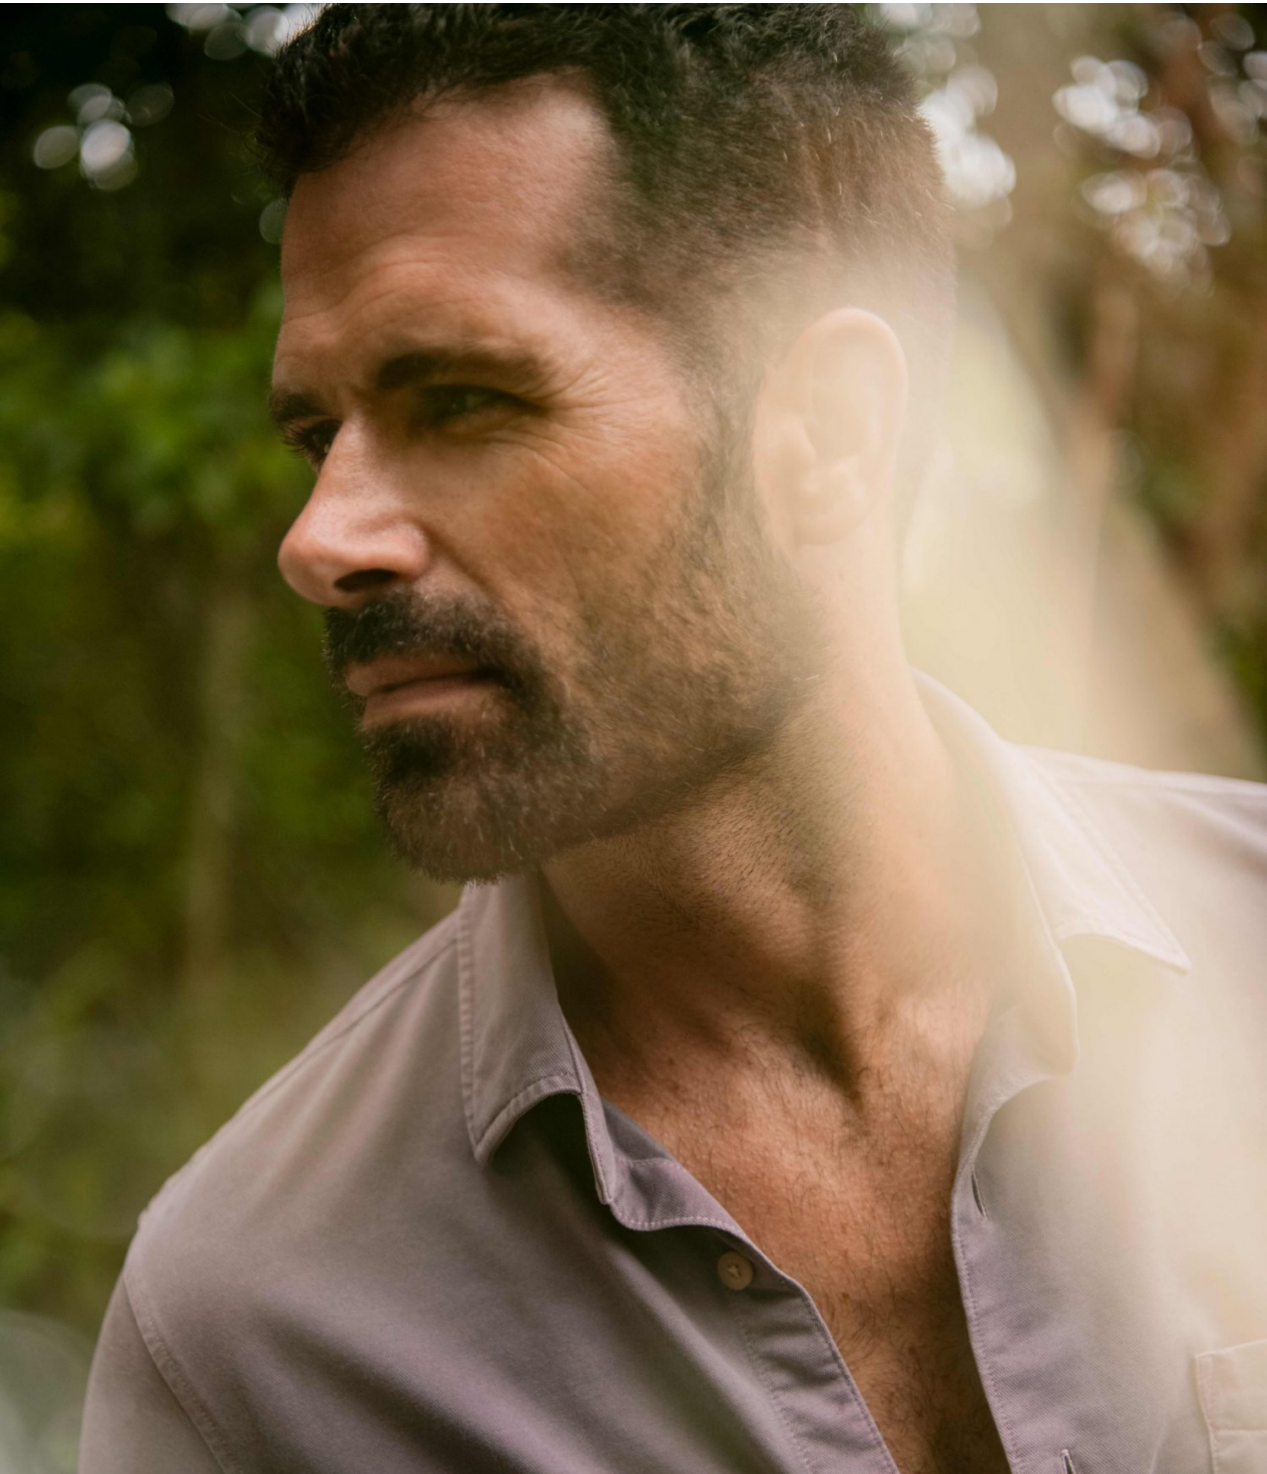

kult
AUSTRALIA

GABE COLELLO

GABE COLELLO

HEIGHT 184 / 6'0.5" | CHEST 97 / 38 | WAIST 80 / 31.5 | HAIR BROWN | EYES BROWN | SHOES 43 / 9.5-10

SUIT 50 / 40 | COLLAR 39 / 15.5