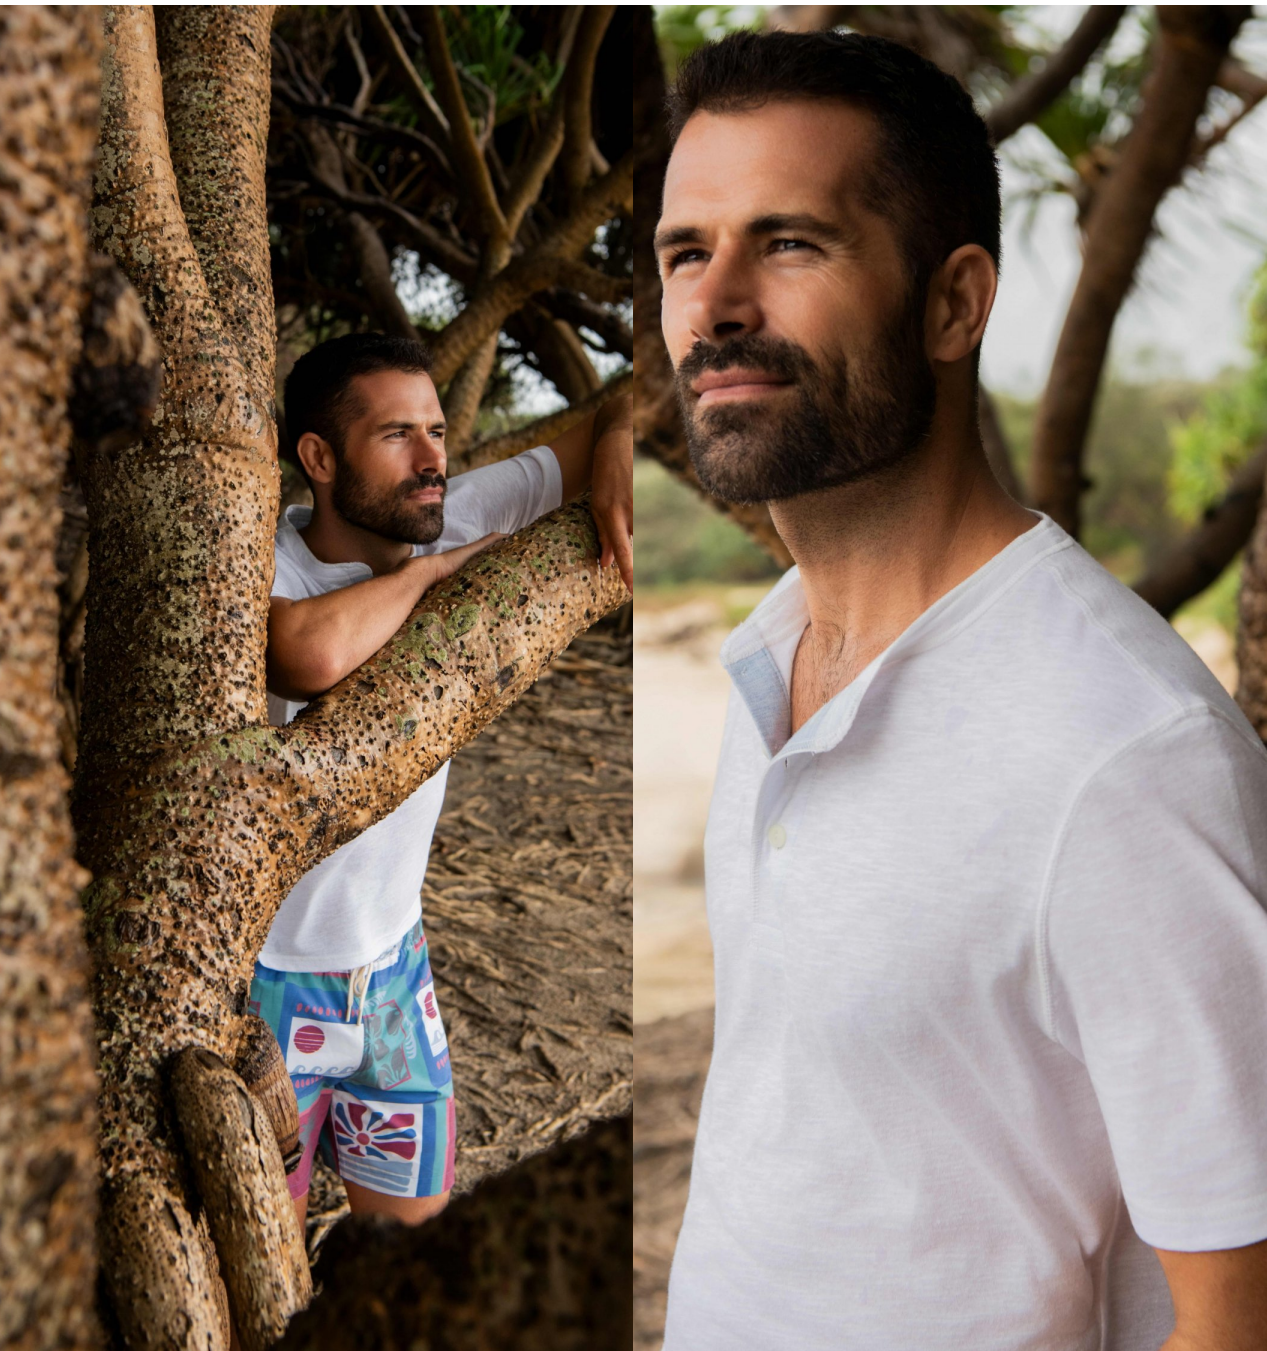

kult
AUSTRALIA

GABE COLELLO

GABE COLELLO

HEIGHT 184 / 6'0.5" | CHEST 97 / 38 | WAIST 80 / 31.5 | HAIR BROWN | EYES BROWN | SHOES 43 / 9.5-10

SUIT 50 / 40 | COLLAR 39 / 15.5