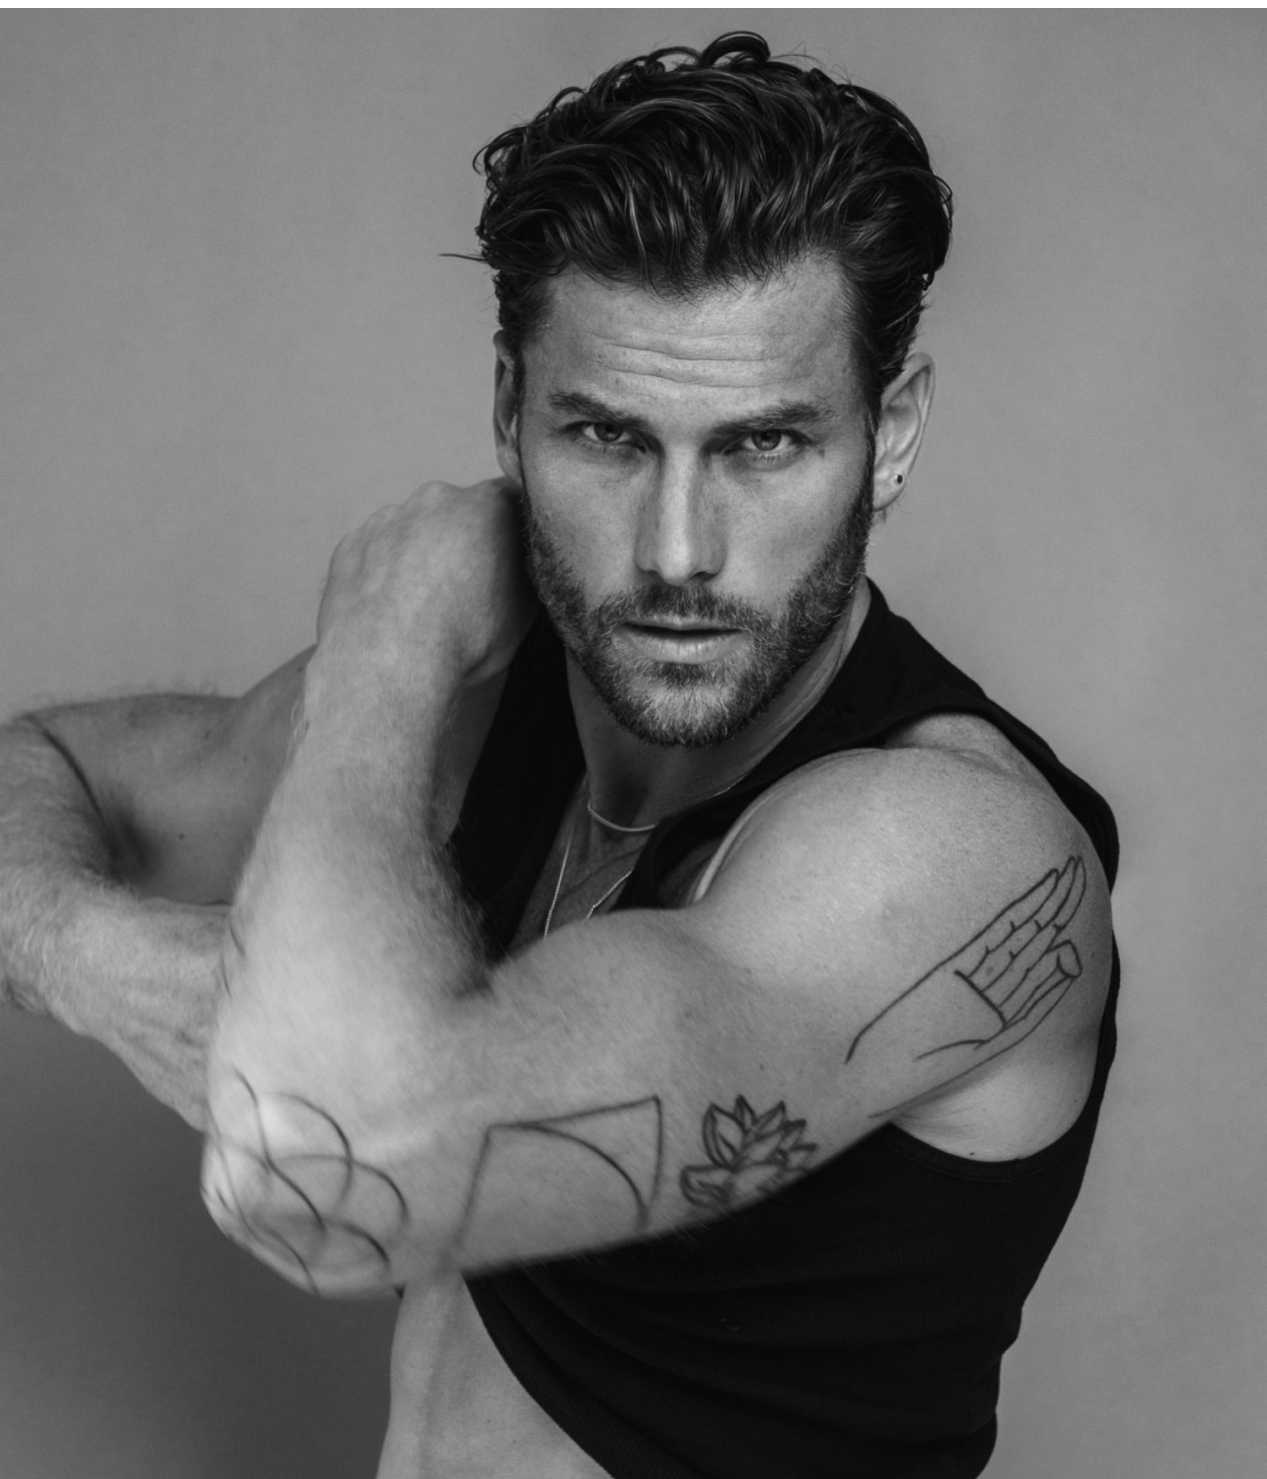

kult
AUSTRALIA

PHILIPPE LEBLOND

PHILIPPE LEBLOND

HEIGHT 188 / 6'2" | CHEST 97 / 38 | WAIST 81 / 32 | HAIR BLONDE | EYES GREEN | SHOES 45 / 11

SUIT 50 / 40 | COLLAR 38 / 15

 philippe_leblond