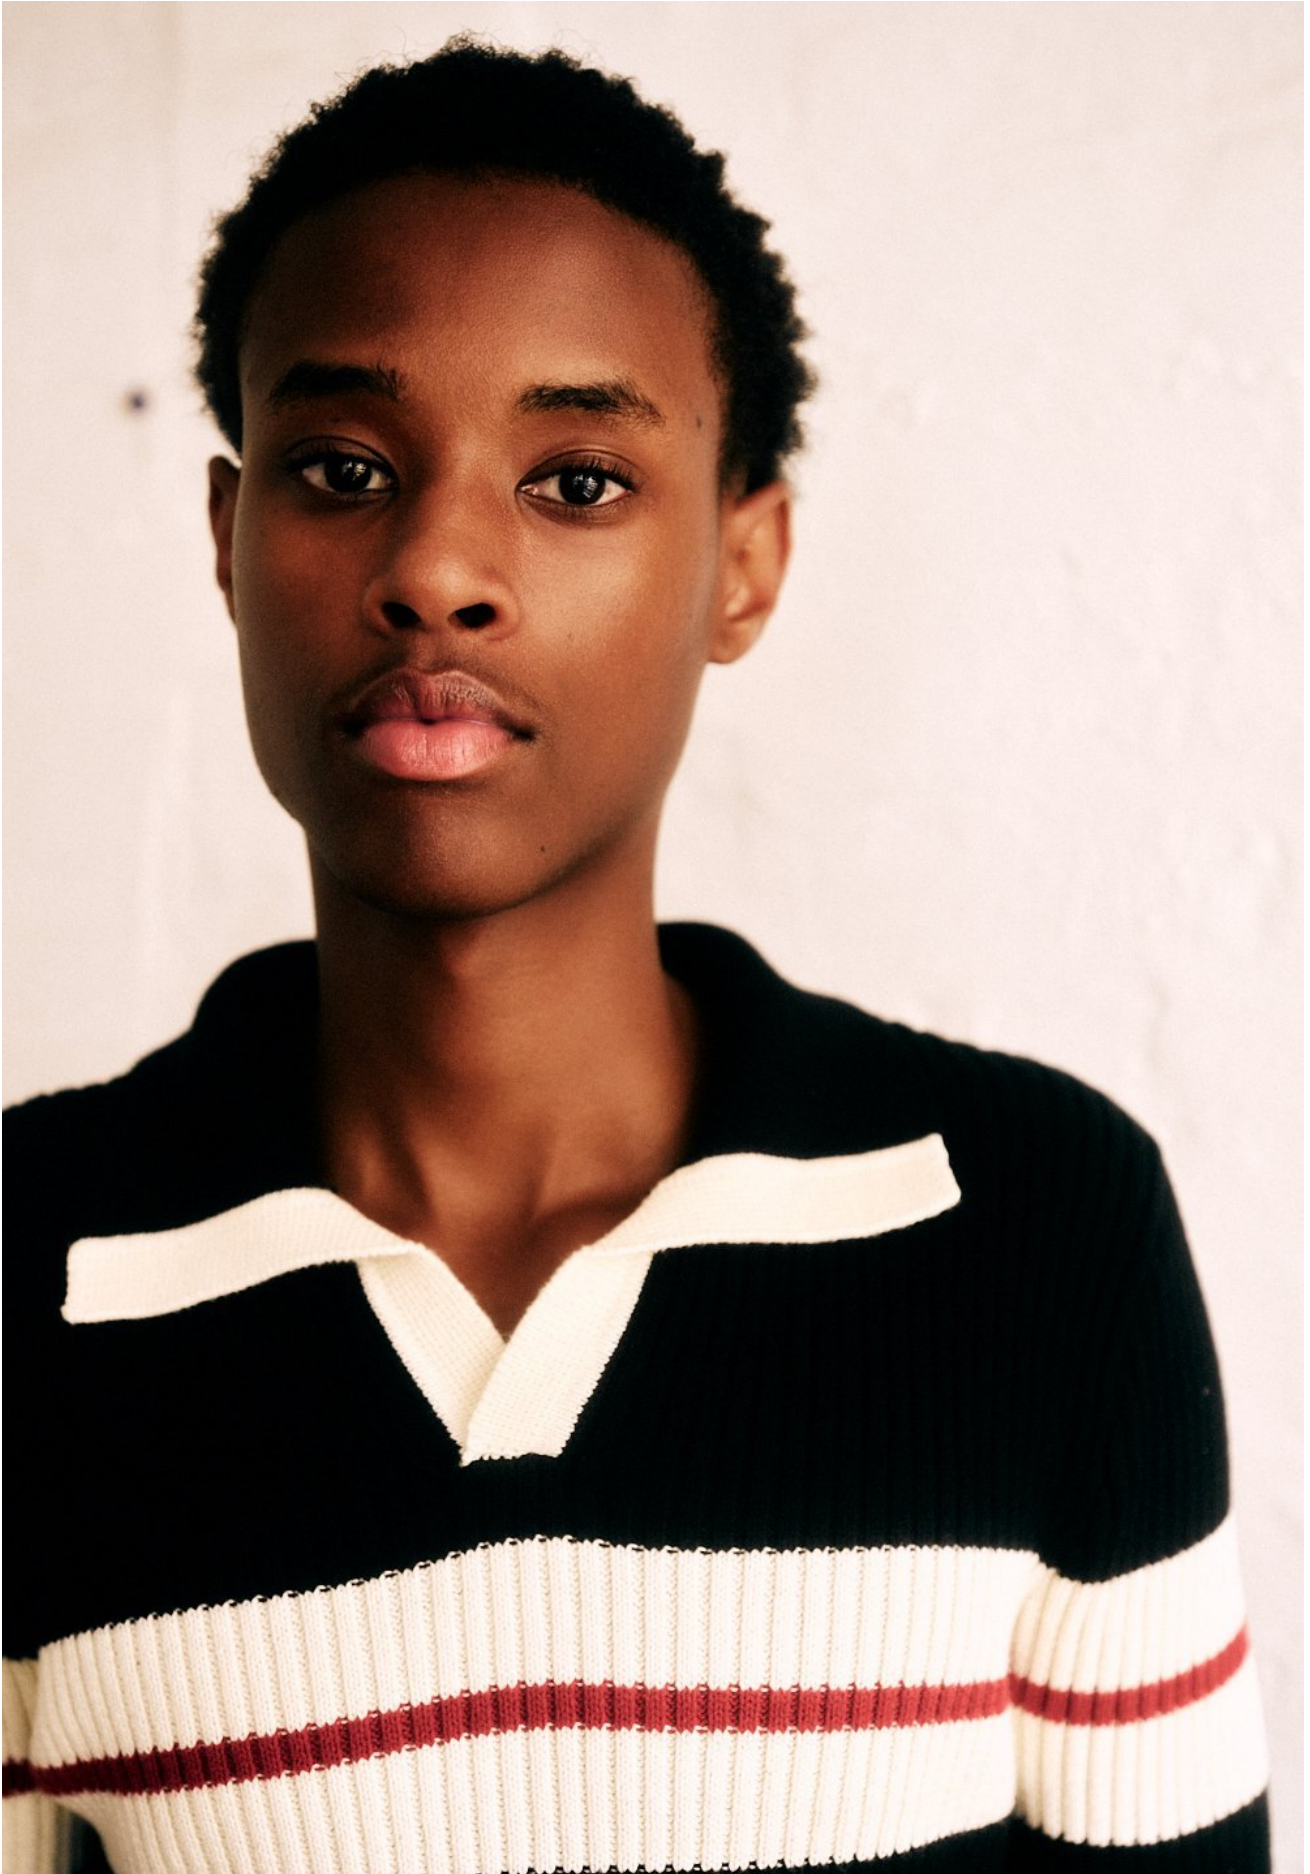

SCHILO

HEIGHT 188 / 6'2" | WAIST 69 / 27 | HAIR DARK BROWN | EYES BROWN | SHOES 45 / 11

kult
AUSTRALIA