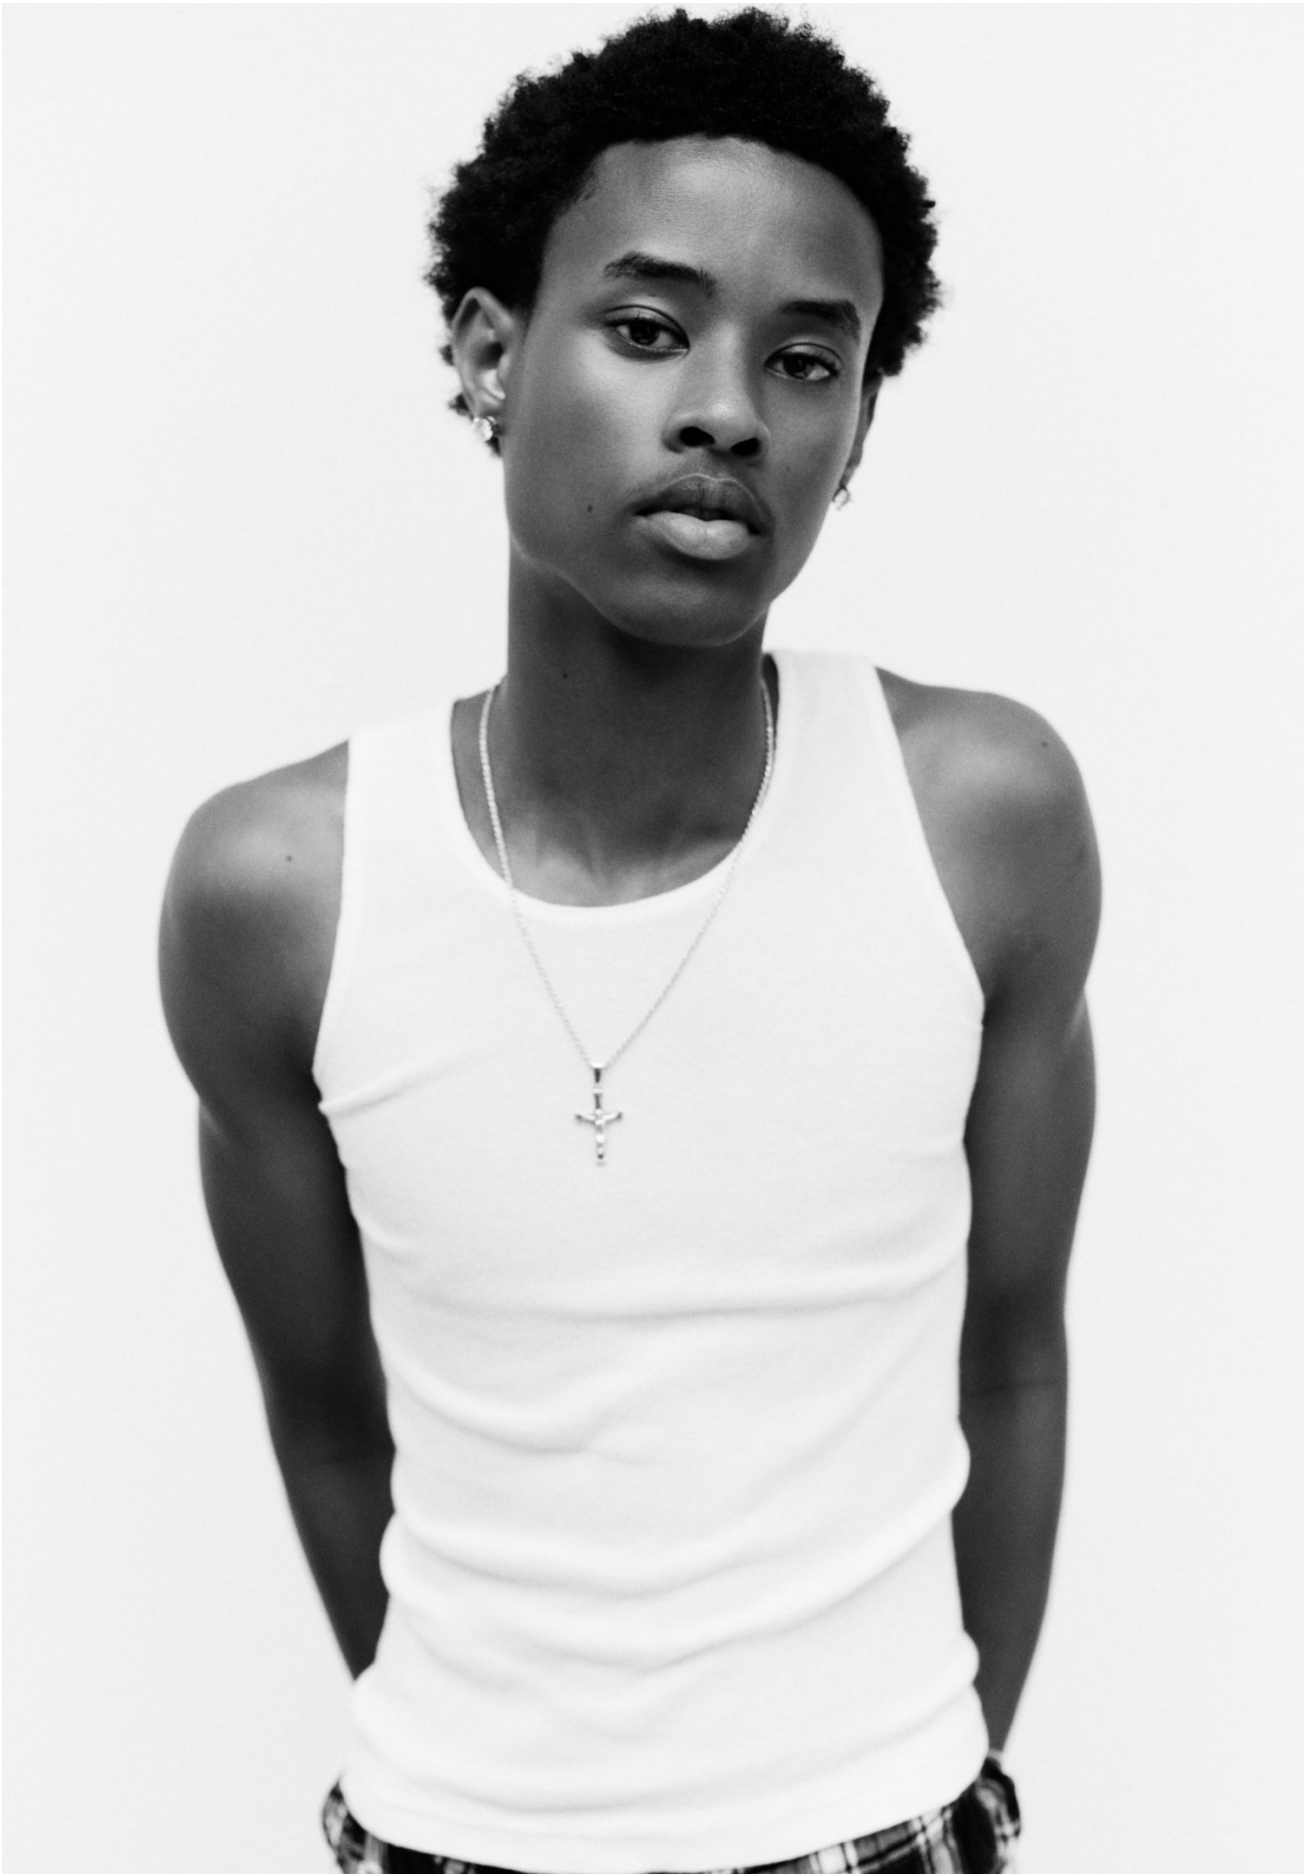

# SCHILO

HEIGHT 188 / 6'2" | WAIST 69 / 27 | HAIR DARK BROWN | EYES BROWN | SHOES 45 / 11

kult  
AUSTRALIA

# SCHILO

HEIGHT 188 / 6'2" | WAIST 69 / 27 | HAIR DARK BROWN | EYES BROWN | SHOES 45 / 11

kult  
AUSTRALIA

SCHILO

HEIGHT 188 / 6'2" | WAIST 69 / 27 | HAIR DARK BROWN | EYES BROWN | SHOES 45 / 11

kult  
AUSTRALIA

SCHILO

HEIGHT 188 / 6'2" | WAIST 69 / 27 | HAIR DARK BROWN | EYES BROWN | SHOES 45 / 11

kult  
AUSTRALIA

SCHILO

HEIGHT 188 / 6'2" | WAIST 69 / 27 | HAIR DARK BROWN | EYES BROWN | SHOES 45 / 11

kult  
AUSTRALIA