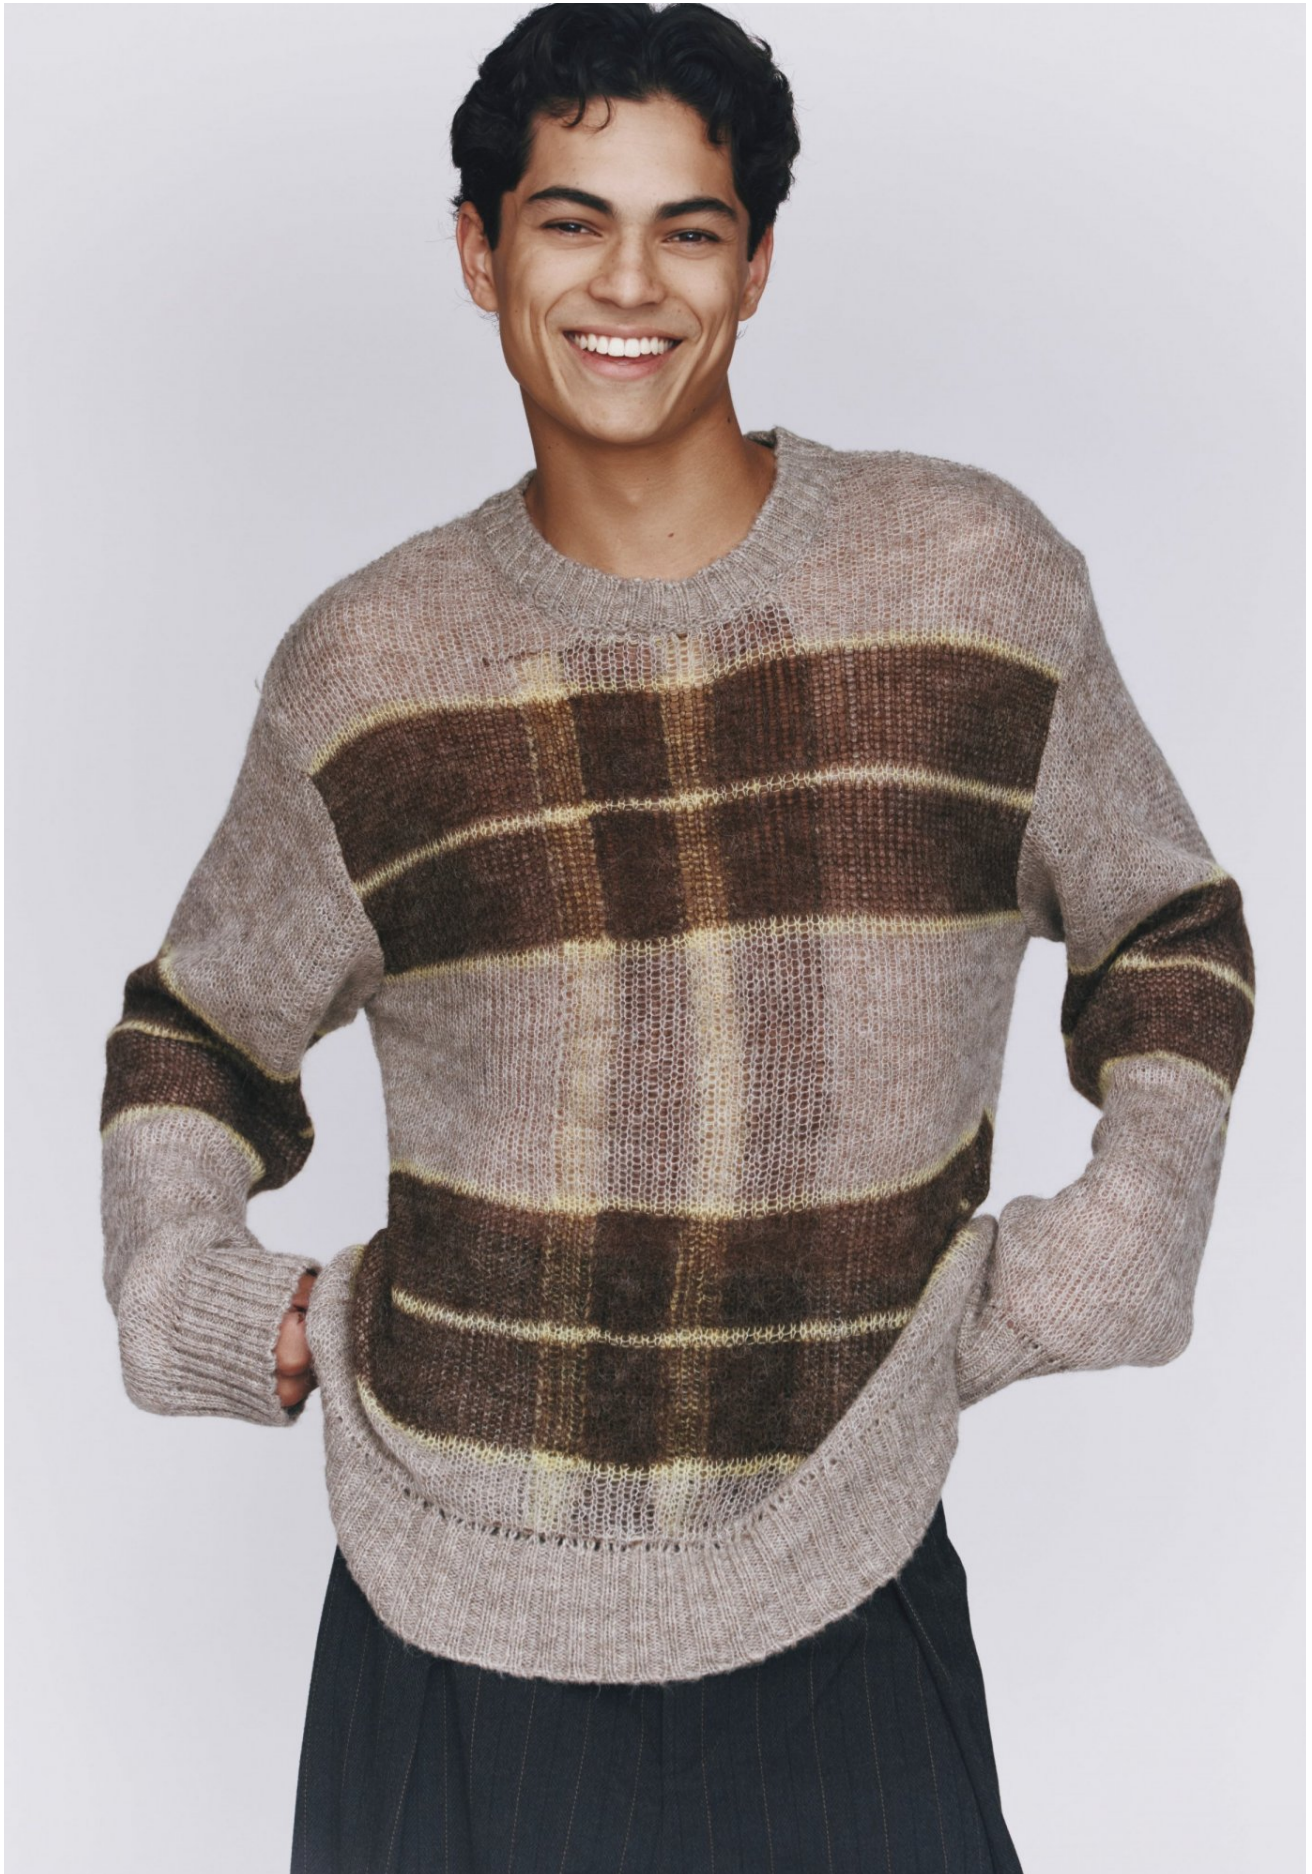

LUCA PANAMBALANA

HEIGHT 182 / 5'11.5" | CHEST 94 / 37 | WAIST 76 / 30 | HIPS 76 / 30" | HAIR DARK BROWN | EYES BROWN | SHOES 44 / 10

kult
AUSTRALIA

LUCA PANAMBALANA

HEIGHT 182 / 5'11.5" | CHEST 94 / 37 | WAIST 76 / 30 | HIPS 76 / 30" | HAIR DARK BROWN | EYES BROWN | SHOES 44 / 10

kult
AUSTRALIA

LUCA PANAMBALANA

HEIGHT 182 / 5'11.5" | CHEST 94 / 37 | WAIST 76 / 30 | HIPS 76 / 30" | HAIR DARK BROWN | EYES BROWN | SHOES 44 / 10

kult
AUSTRALIA

LUCA PANAMBALANA

HEIGHT 182 / 5'11.5" | CHEST 94 / 37 | WAIST 76 / 30 | HIPS 76 / 30" | HAIR DARK BROWN | EYES BROWN | SHOES 44 / 10