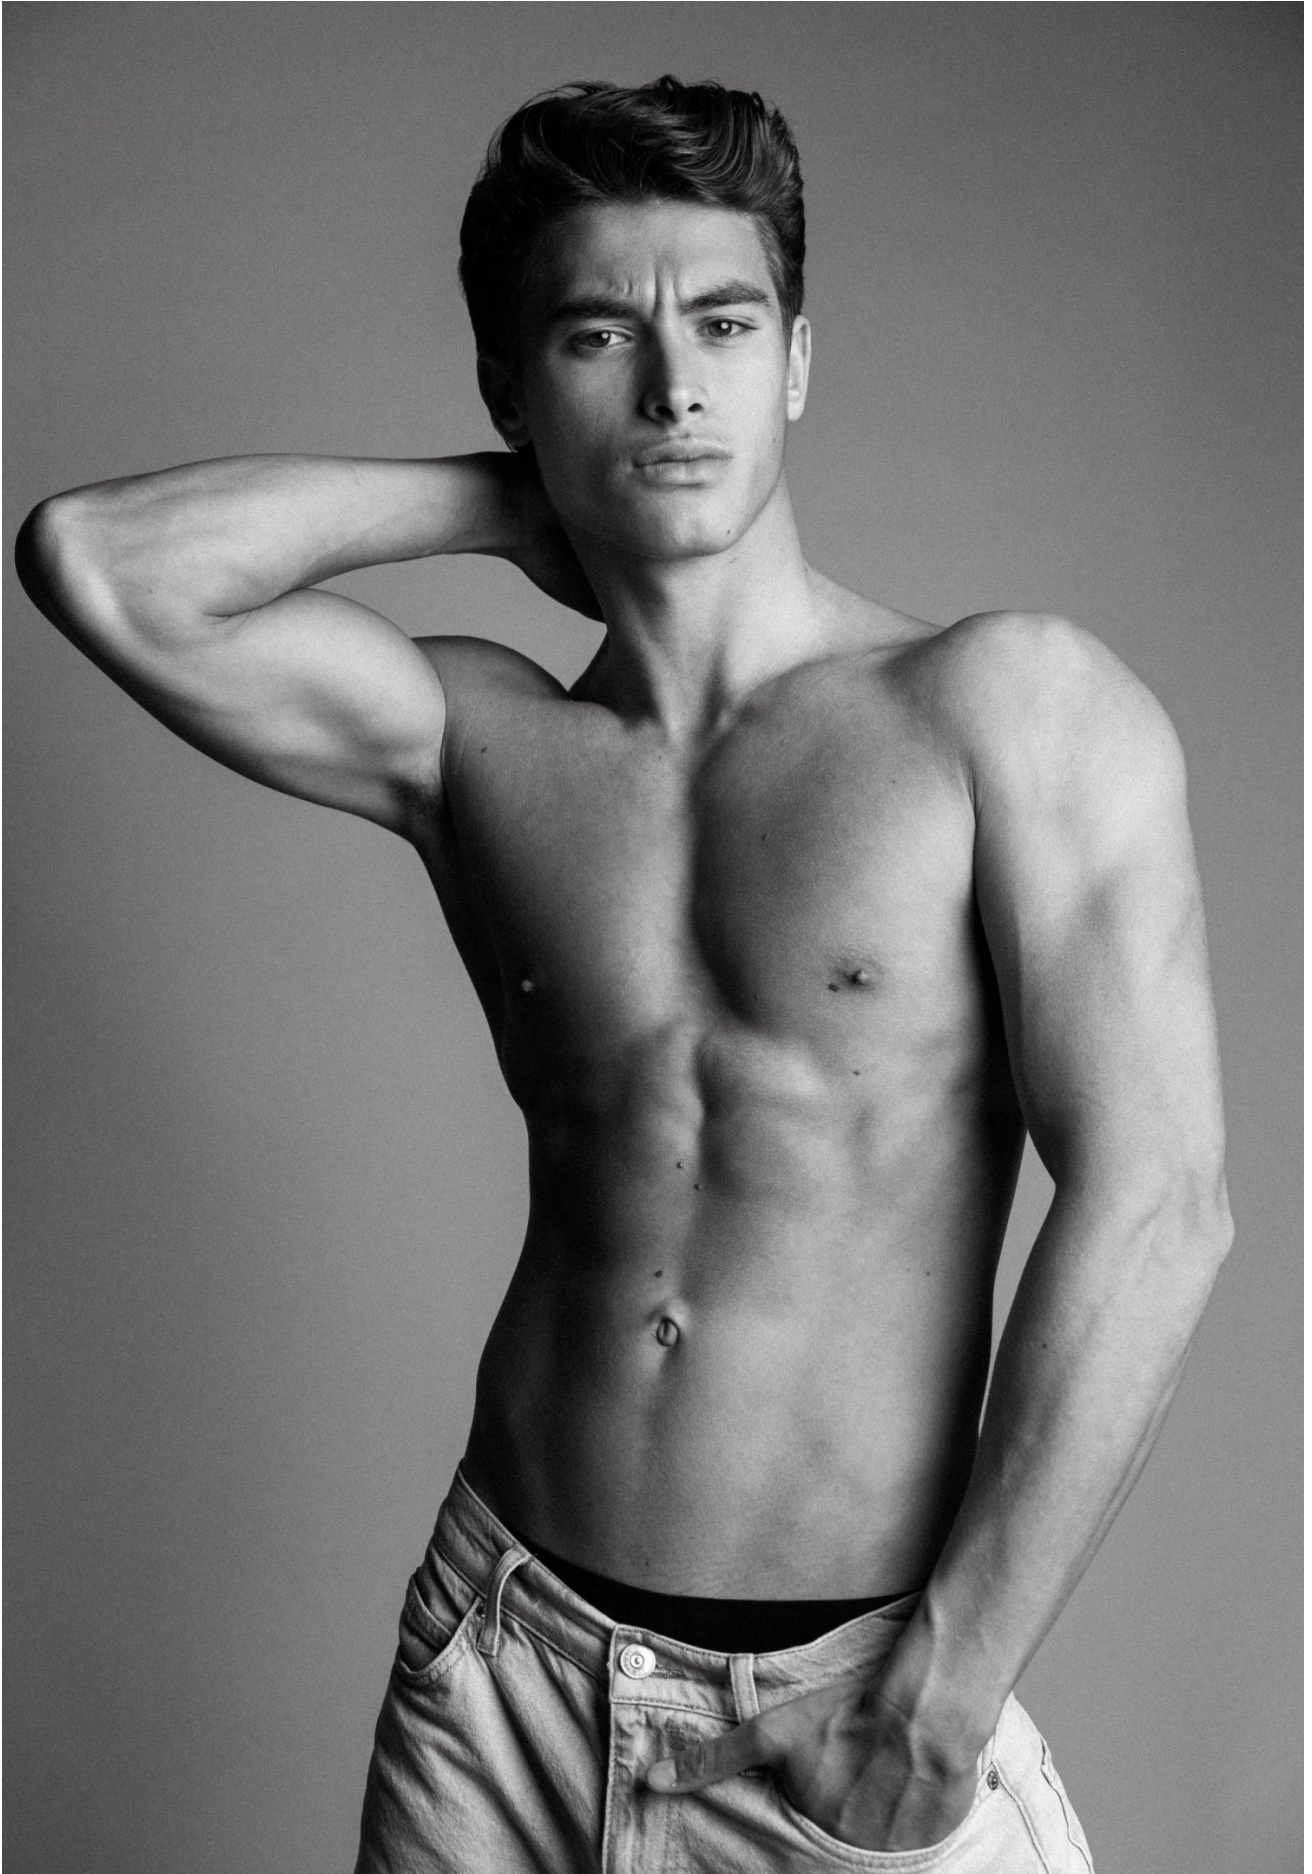

ALEX SANSON

HEIGHT 184 / 6'0.5" | CHEST 94 / 37 | WAIST 79 / 31 | HAIR LIGHT BROWN | EYES BLUE

kult
AUSTRALIA

ALEX SANSON

HEIGHT 184 / 6'0.5" | CHEST 94 / 37 | WAIST 79 / 31 | HAIR LIGHT BROWN | EYES BLUE

kult
AUSTRALIA

ALEX SANSON

HEIGHT 184 / 6'0.5" | CHEST 94 / 37 | WAIST 79 / 31 | HAIR LIGHT BROWN | EYES BLUE

kult
AUSTRALIA

ALEX SANSON

HEIGHT 184 / 6'0.5" | CHEST 94 / 37 | WAIST 79 / 31 | HAIR LIGHT BROWN | EYES BLUE