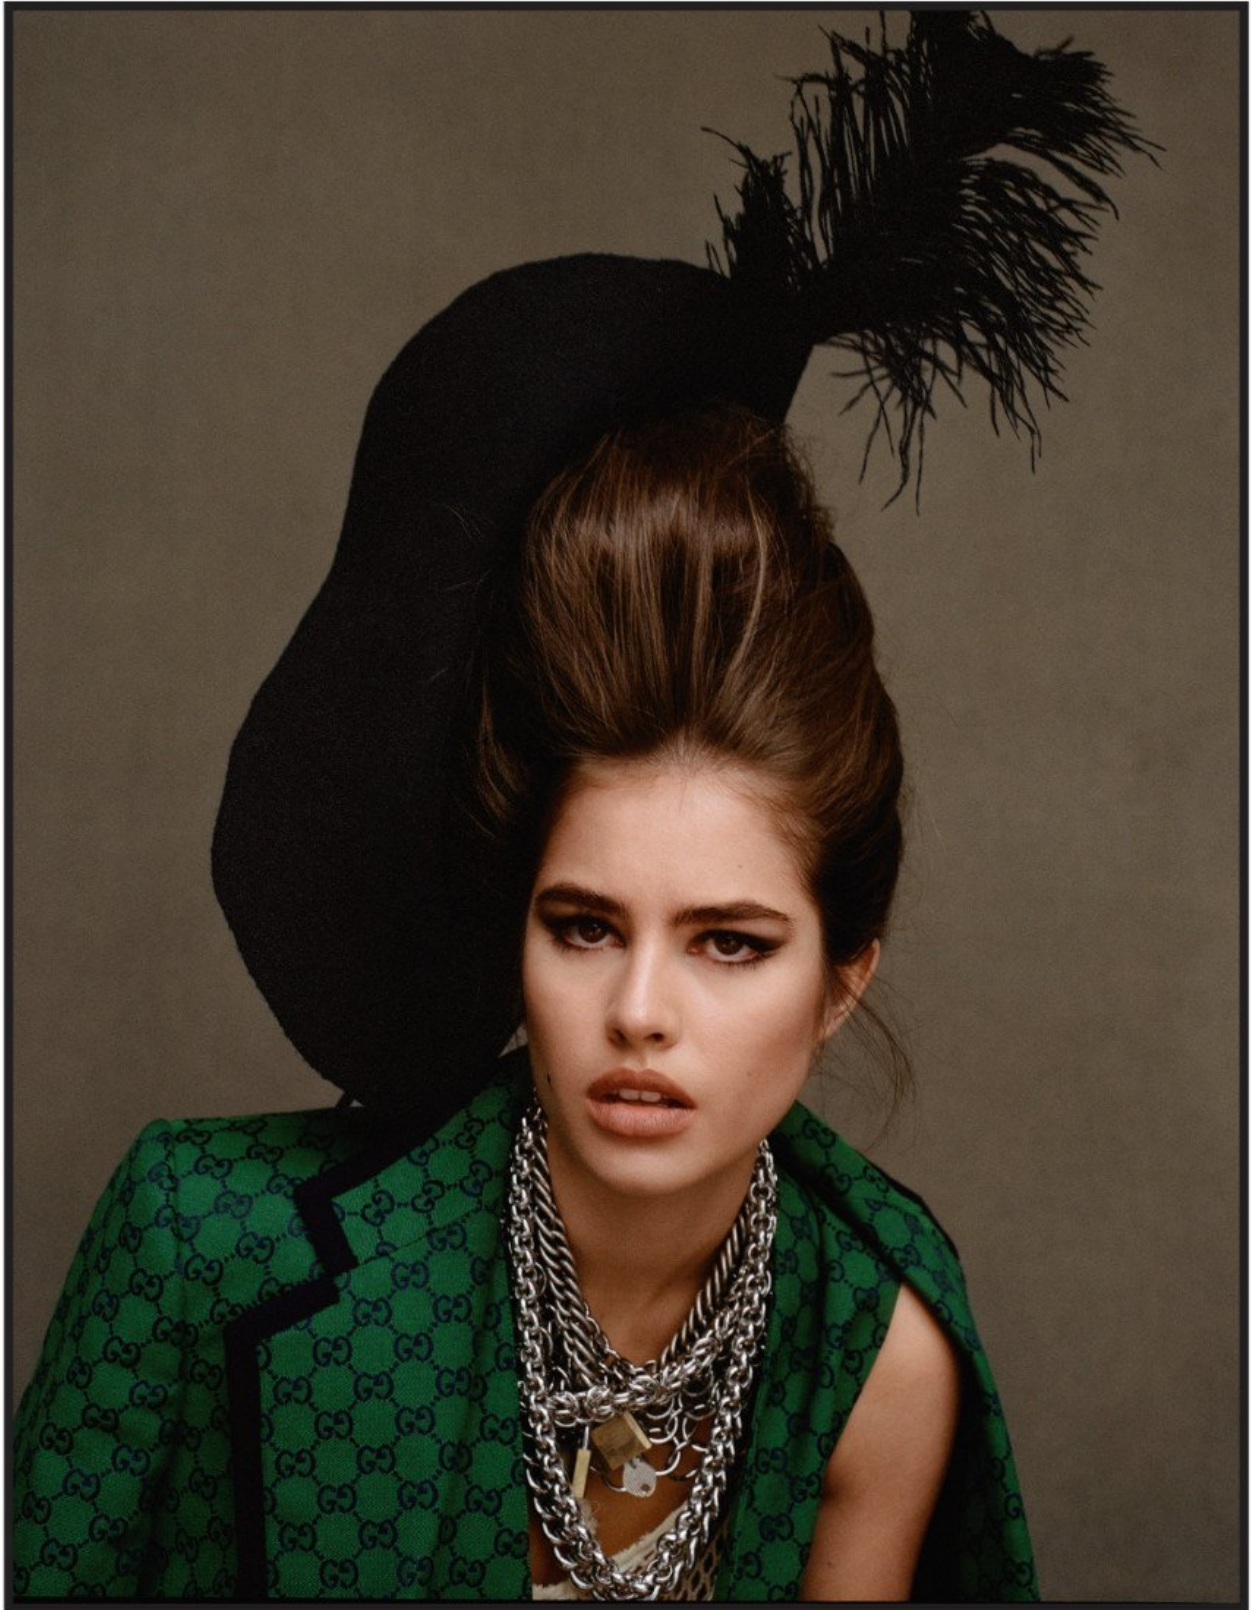

LILY JEAN HARVEY

HEIGHT 178 / 5'10" | BUST 85 / 33,5 / C | WAIST 65 / 25.5 | HIPS 89 / 35" | HAIR BROWN | EYES BROWN | DRESS 8
SHOES 7 AU / 38 EU | CUP C