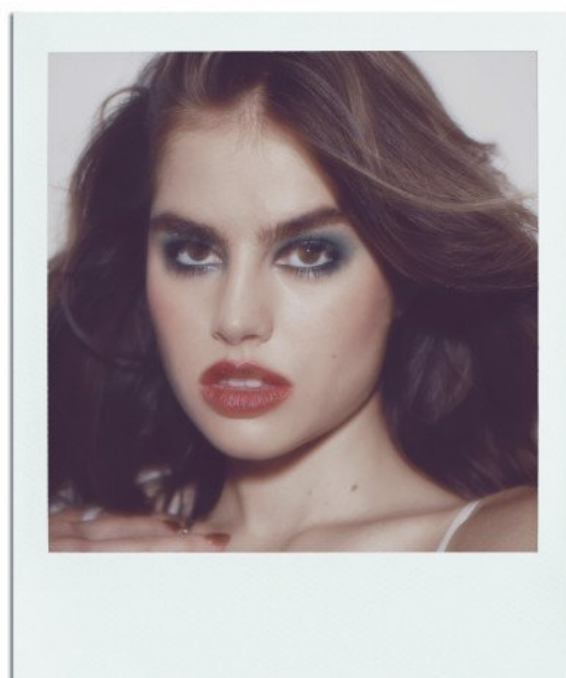

LILY JEAN HARVEY

HEIGHT 178 / 5'10" | BUST 85 / 33,5 / C | WAIST 65 / 25.5 | HIPS 89 / 35" | HAIR BROWN | EYES BROWN | DRESS 8
SHOES 7 AU / 38 EU | CUP C

kult
AUSTRALIA