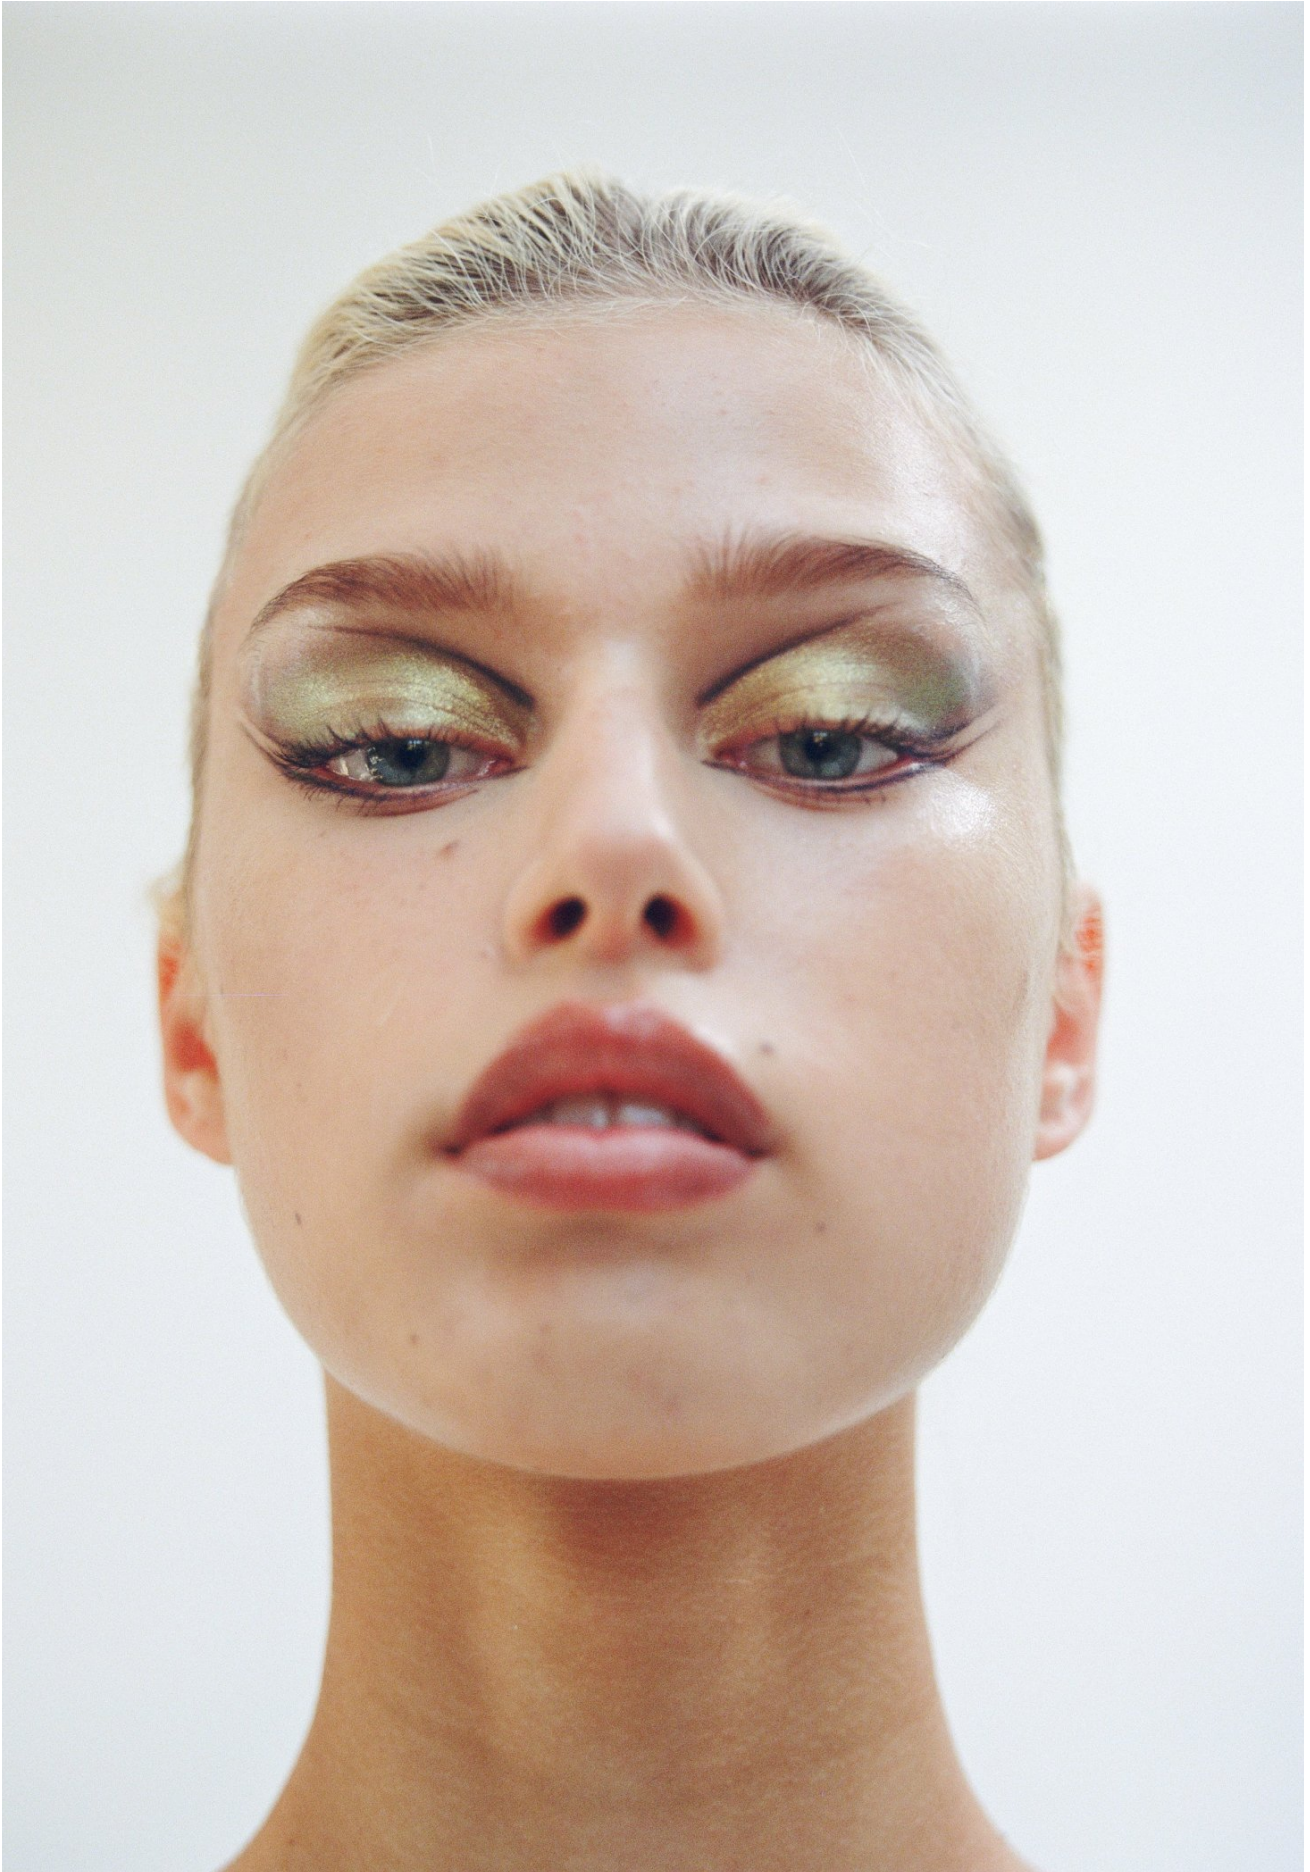

LILY HOFFMAN

HEIGHT 168 / 5'6" | BUST 86 / 34 / D | WAIST 66 / 26 | HIPS 84 / 33" | HAIR BLONDE | EYES BLUE | SHOES 8 AU / 39 EU

kult
AUSTRALIA