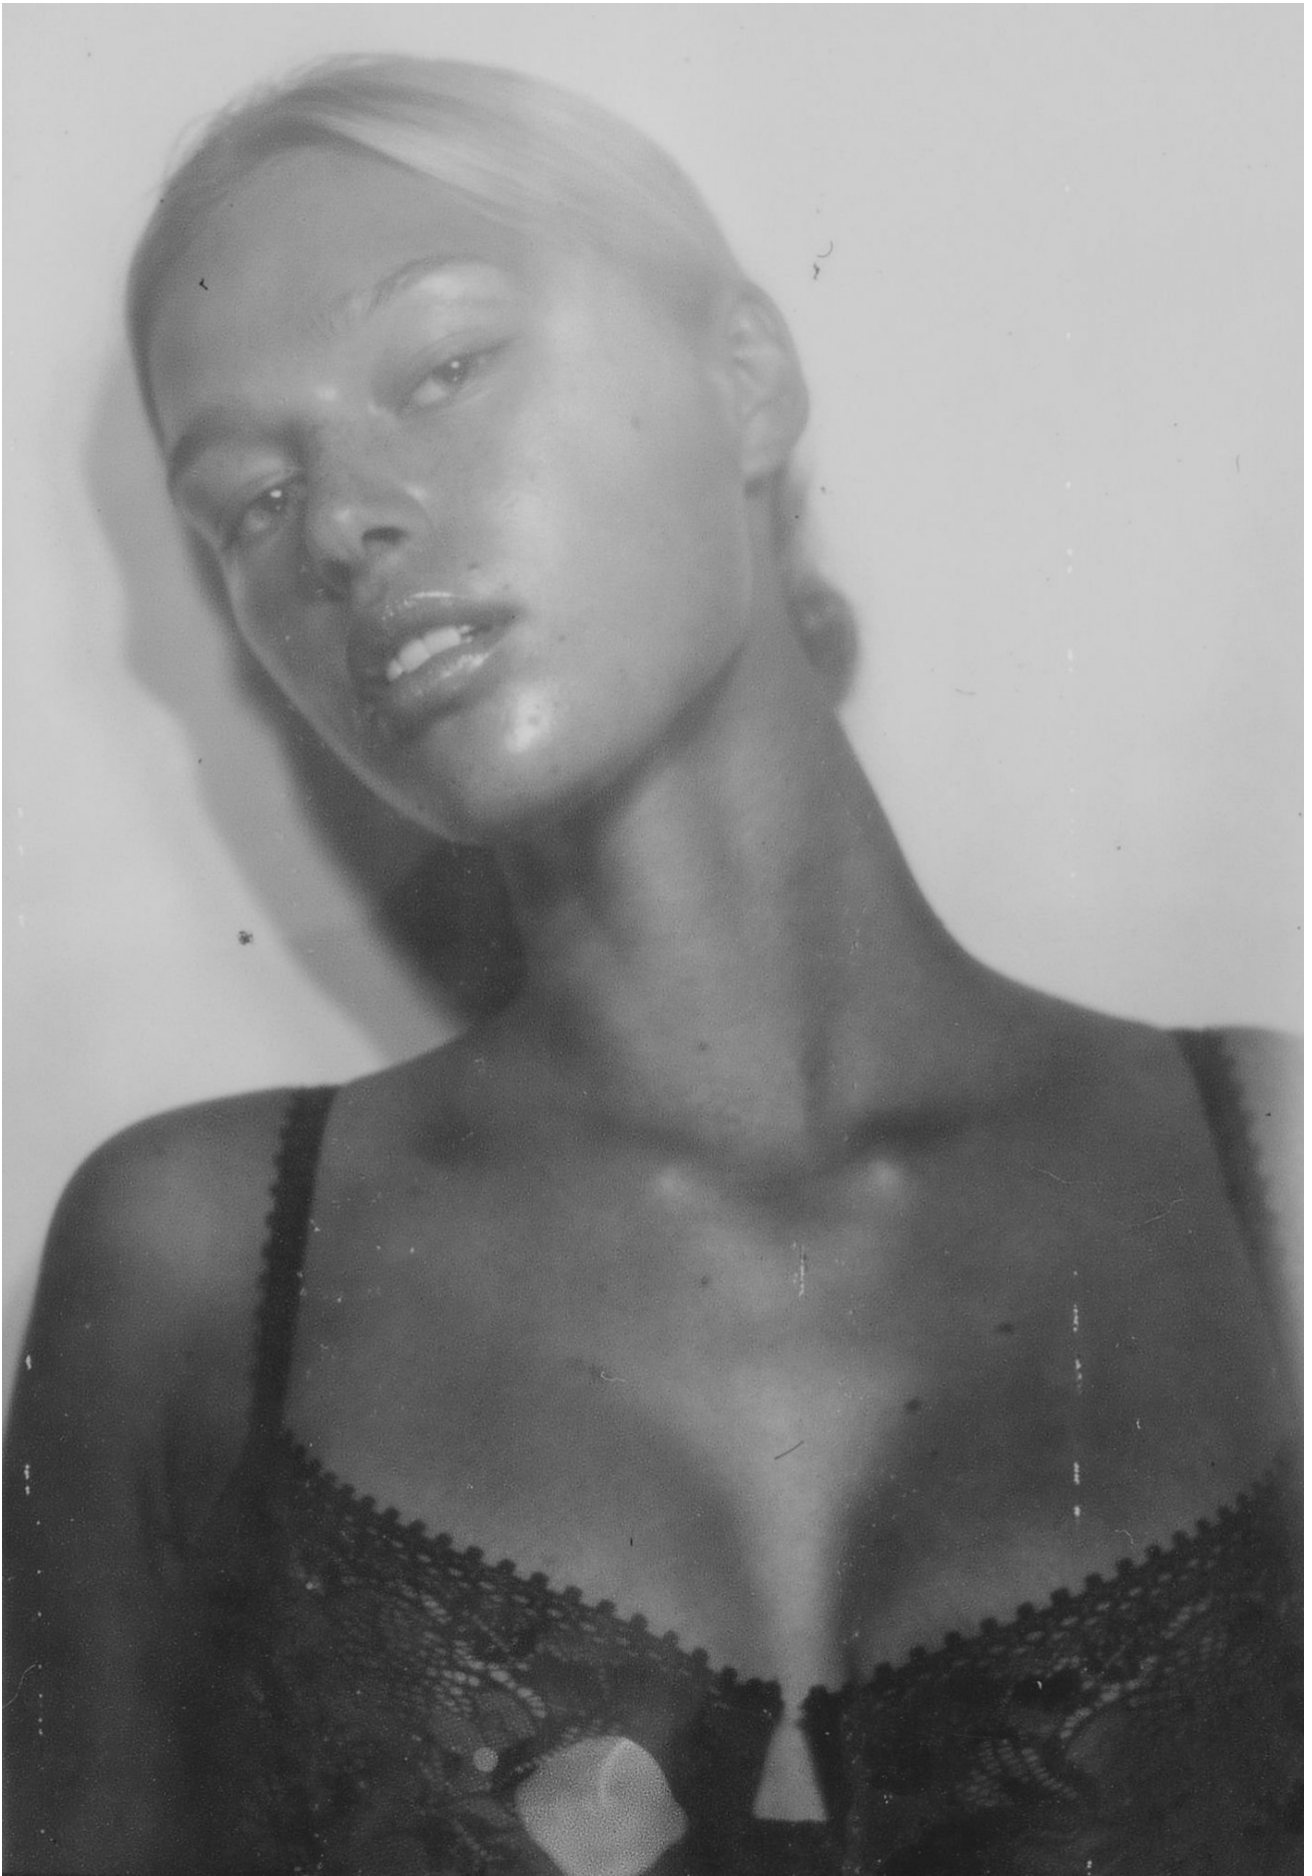

LILY HOFFMAN

HEIGHT 170 / 57" | BUST 88 / 34,5 / D | WAIST 65 / 25.5 | HIPS 90 / 35.5" | HAIR BLONDE | EYES BLUE
DRESS 8 | SHOES 8 AU / 39 EU

kult
AUSTRALIA