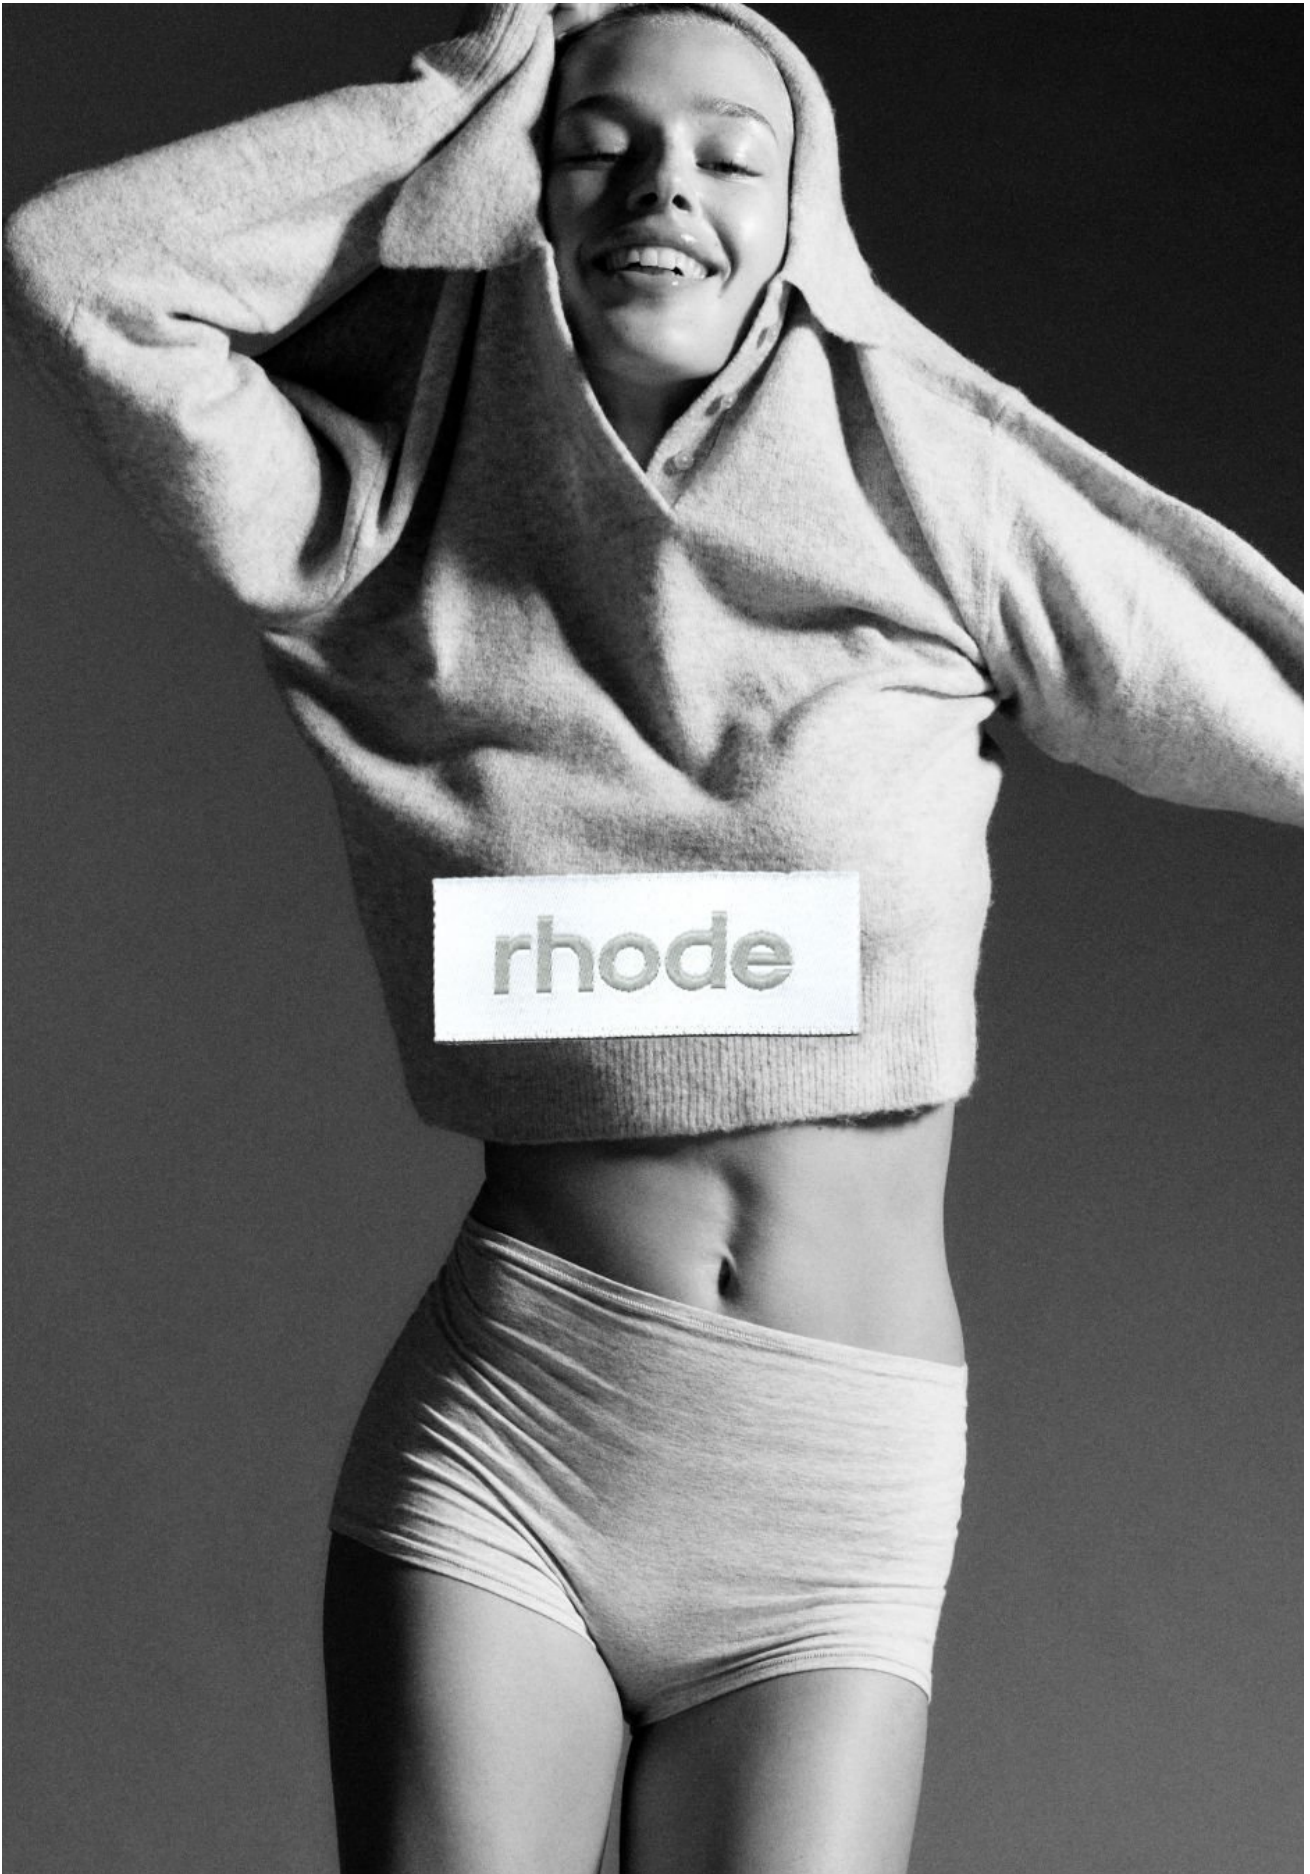

LILY HOFFMAN

HEIGHT 170 / 5'7" | BUST 88 / 34,5 / D | WAIST 65 / 25.5 | HIPS 90 / 35.5" | HAIR BLONDE | EYES BLUE

DRESS 8 | SHOES 8 AU / 39 EU

kult
AUSTRALIA