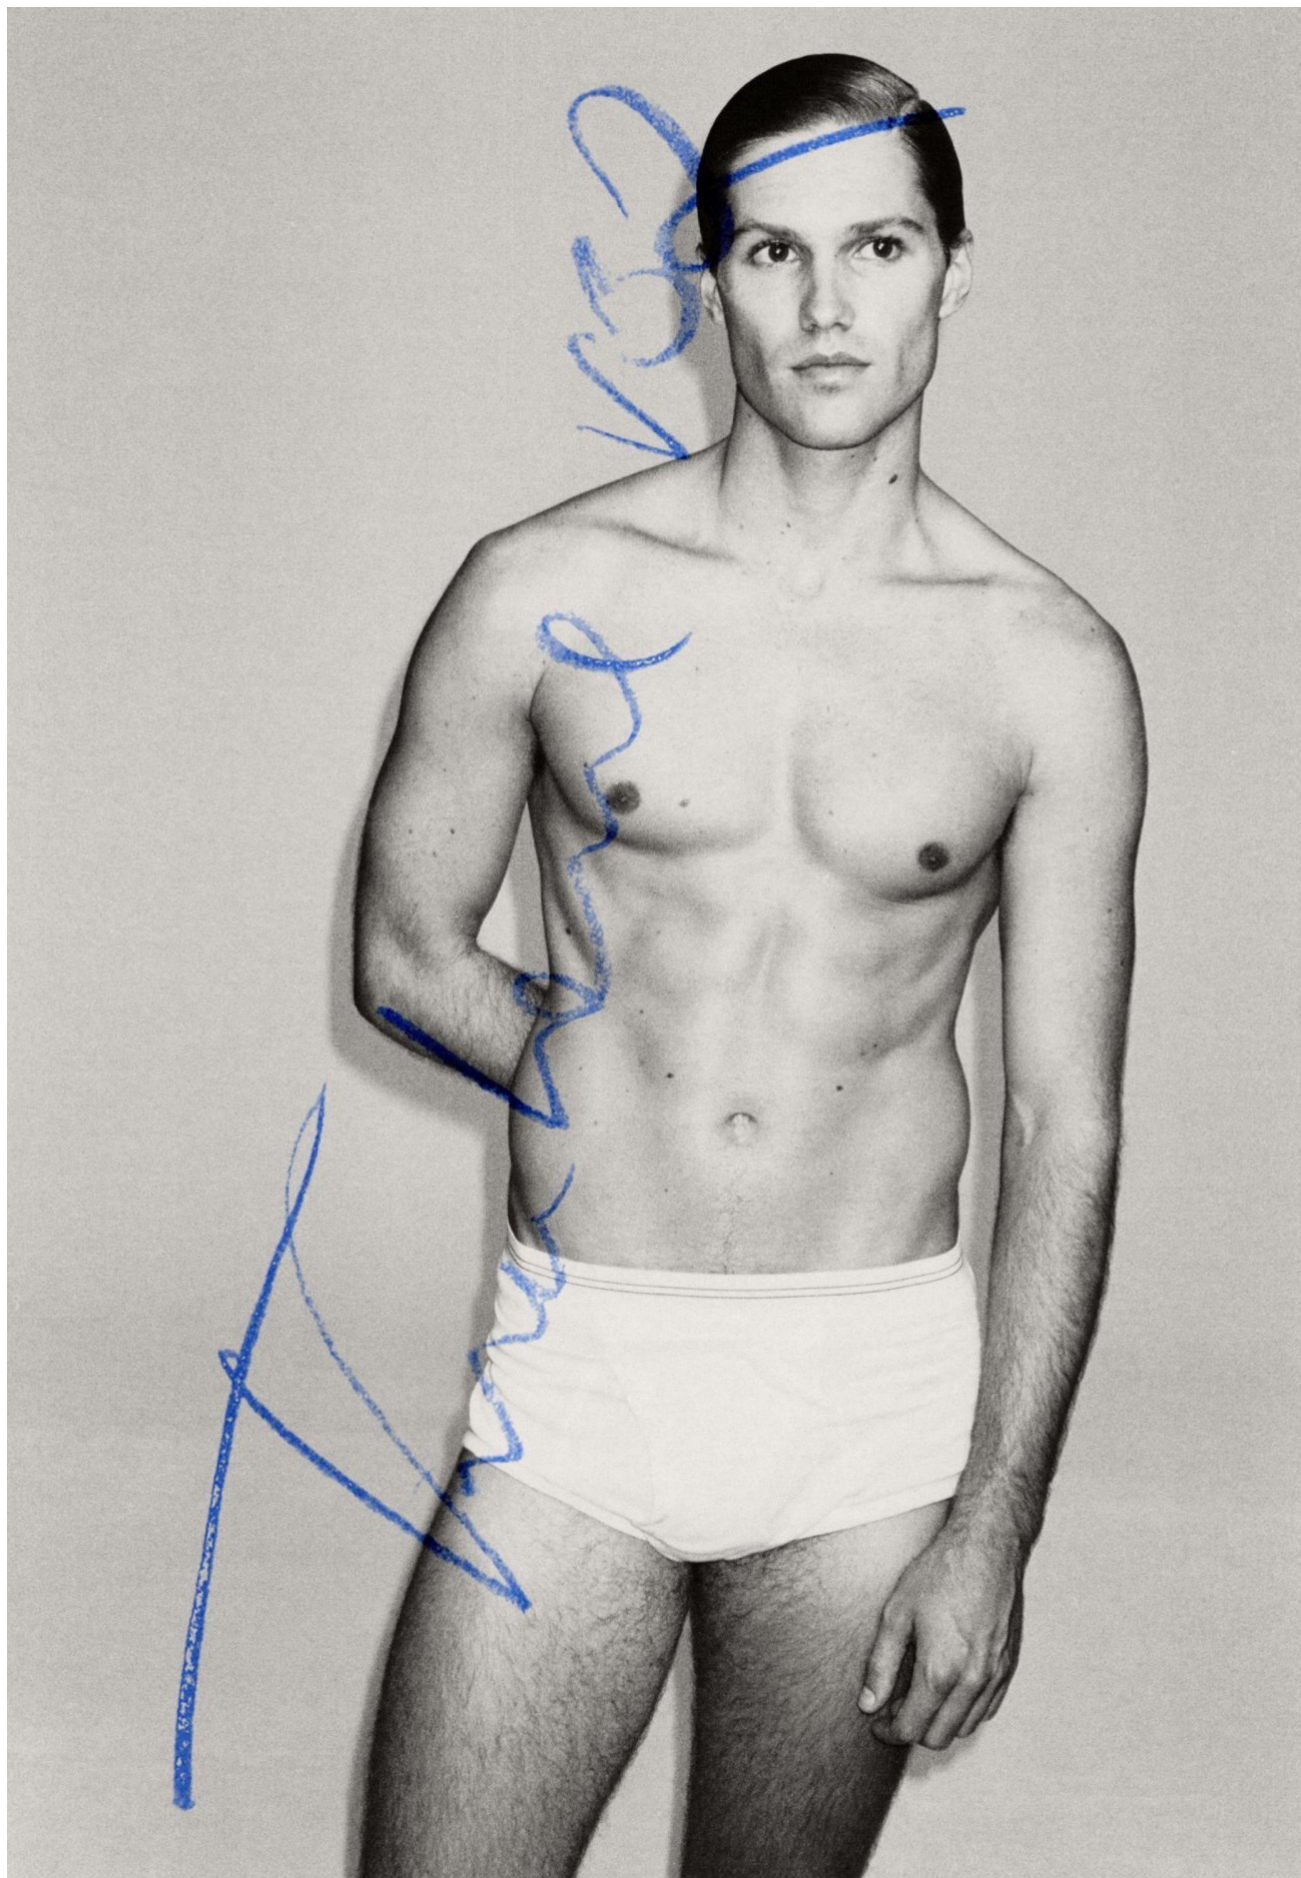

NICK TRUELOVE

HEIGHT 188 / 6'2" | CHEST 97 / 38 | WAIST 81 / 32 | HAIR BLONDE | EYES BROWN | SHOES 44.5 / 10.5 | SUIT 48 / 38

kult
AUSTRALIA