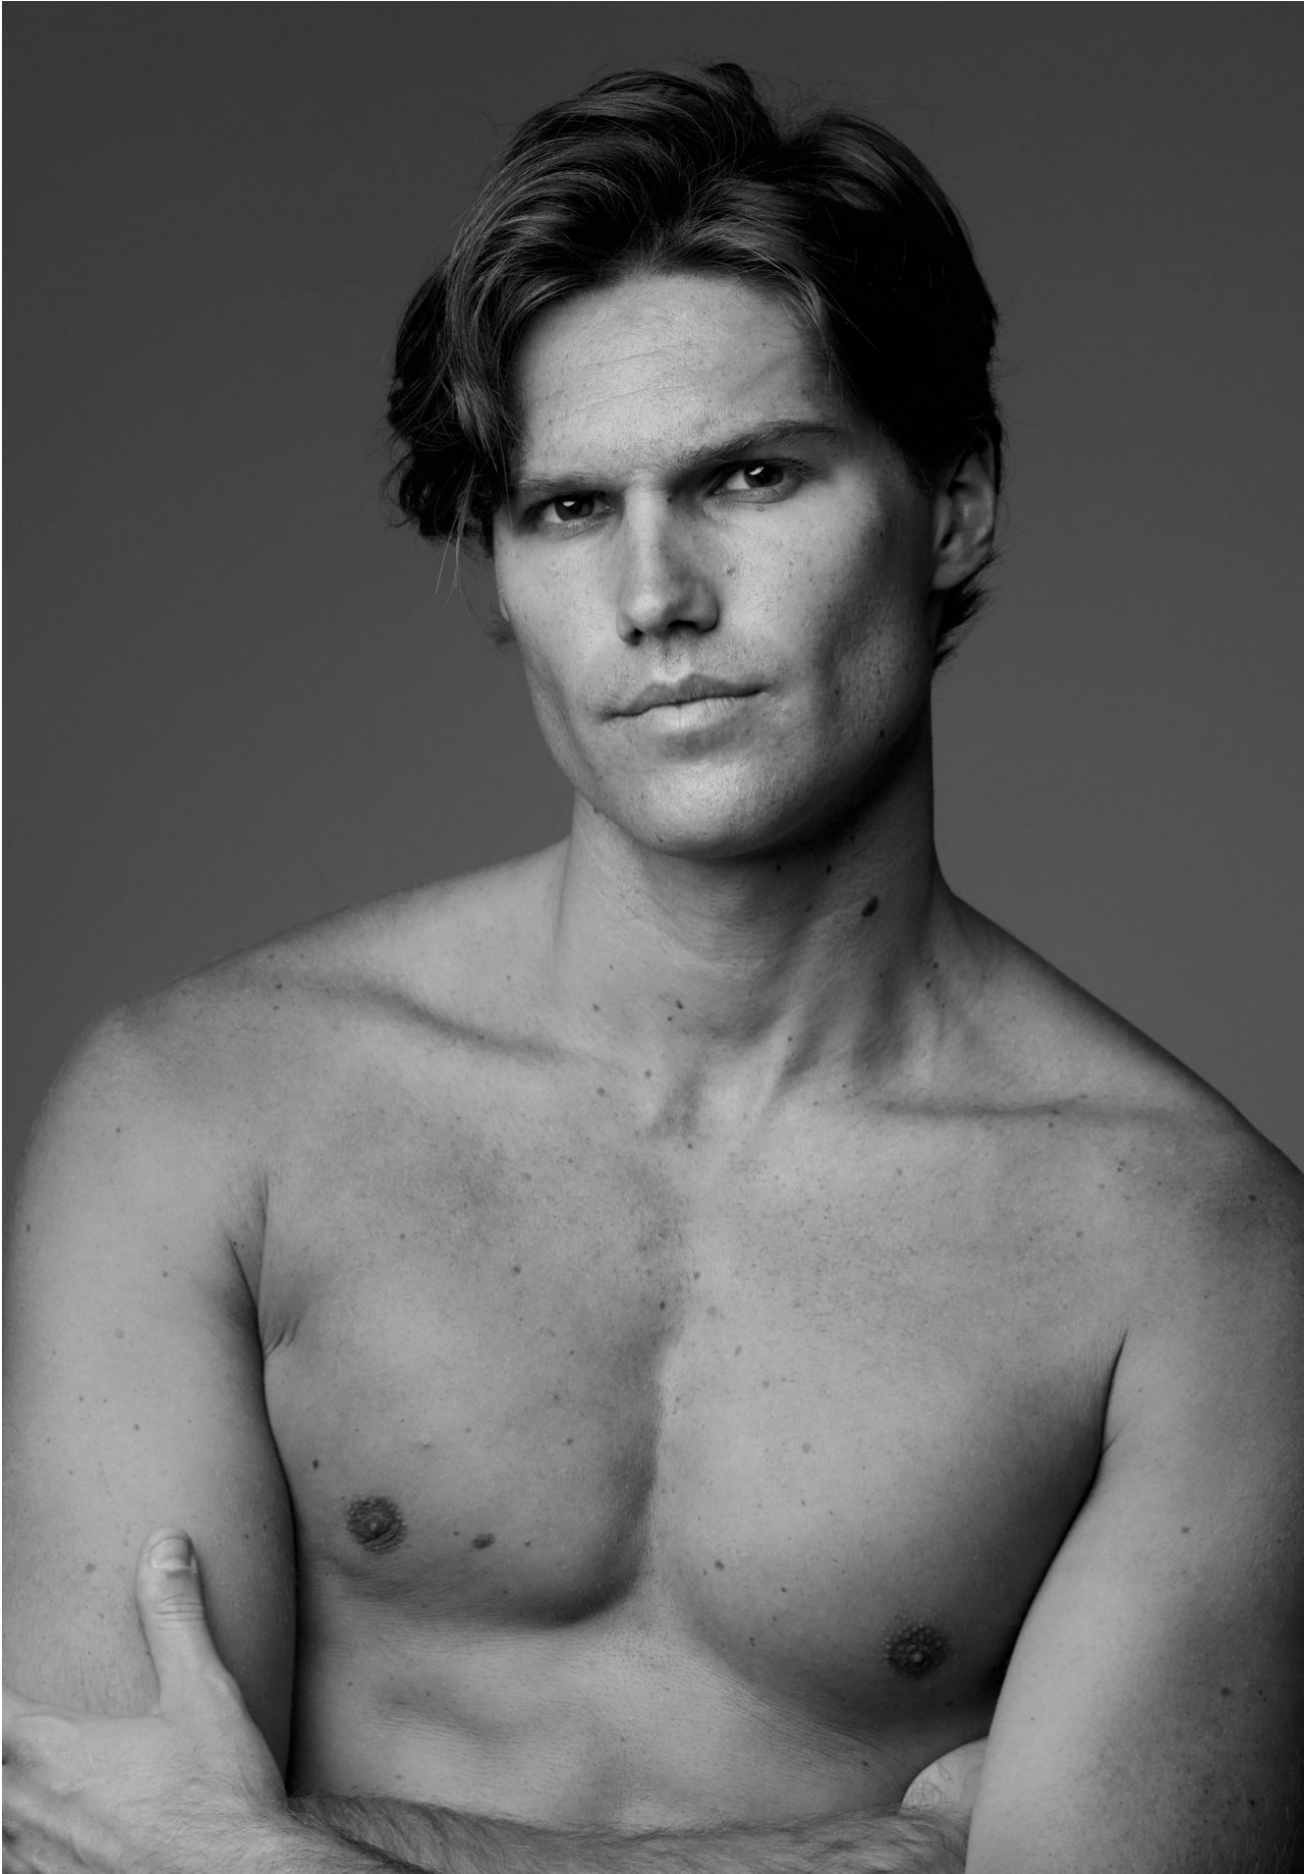

NICK TRUELOVE

HEIGHT 188 / 6'2" | CHEST 97 / 38 | WAIST 81 / 32 | HAIR BLONDE | EYES BROWN | SHOES 44.5 / 10.5 | SUIT 48 / 38

kult
AUSTRALIA