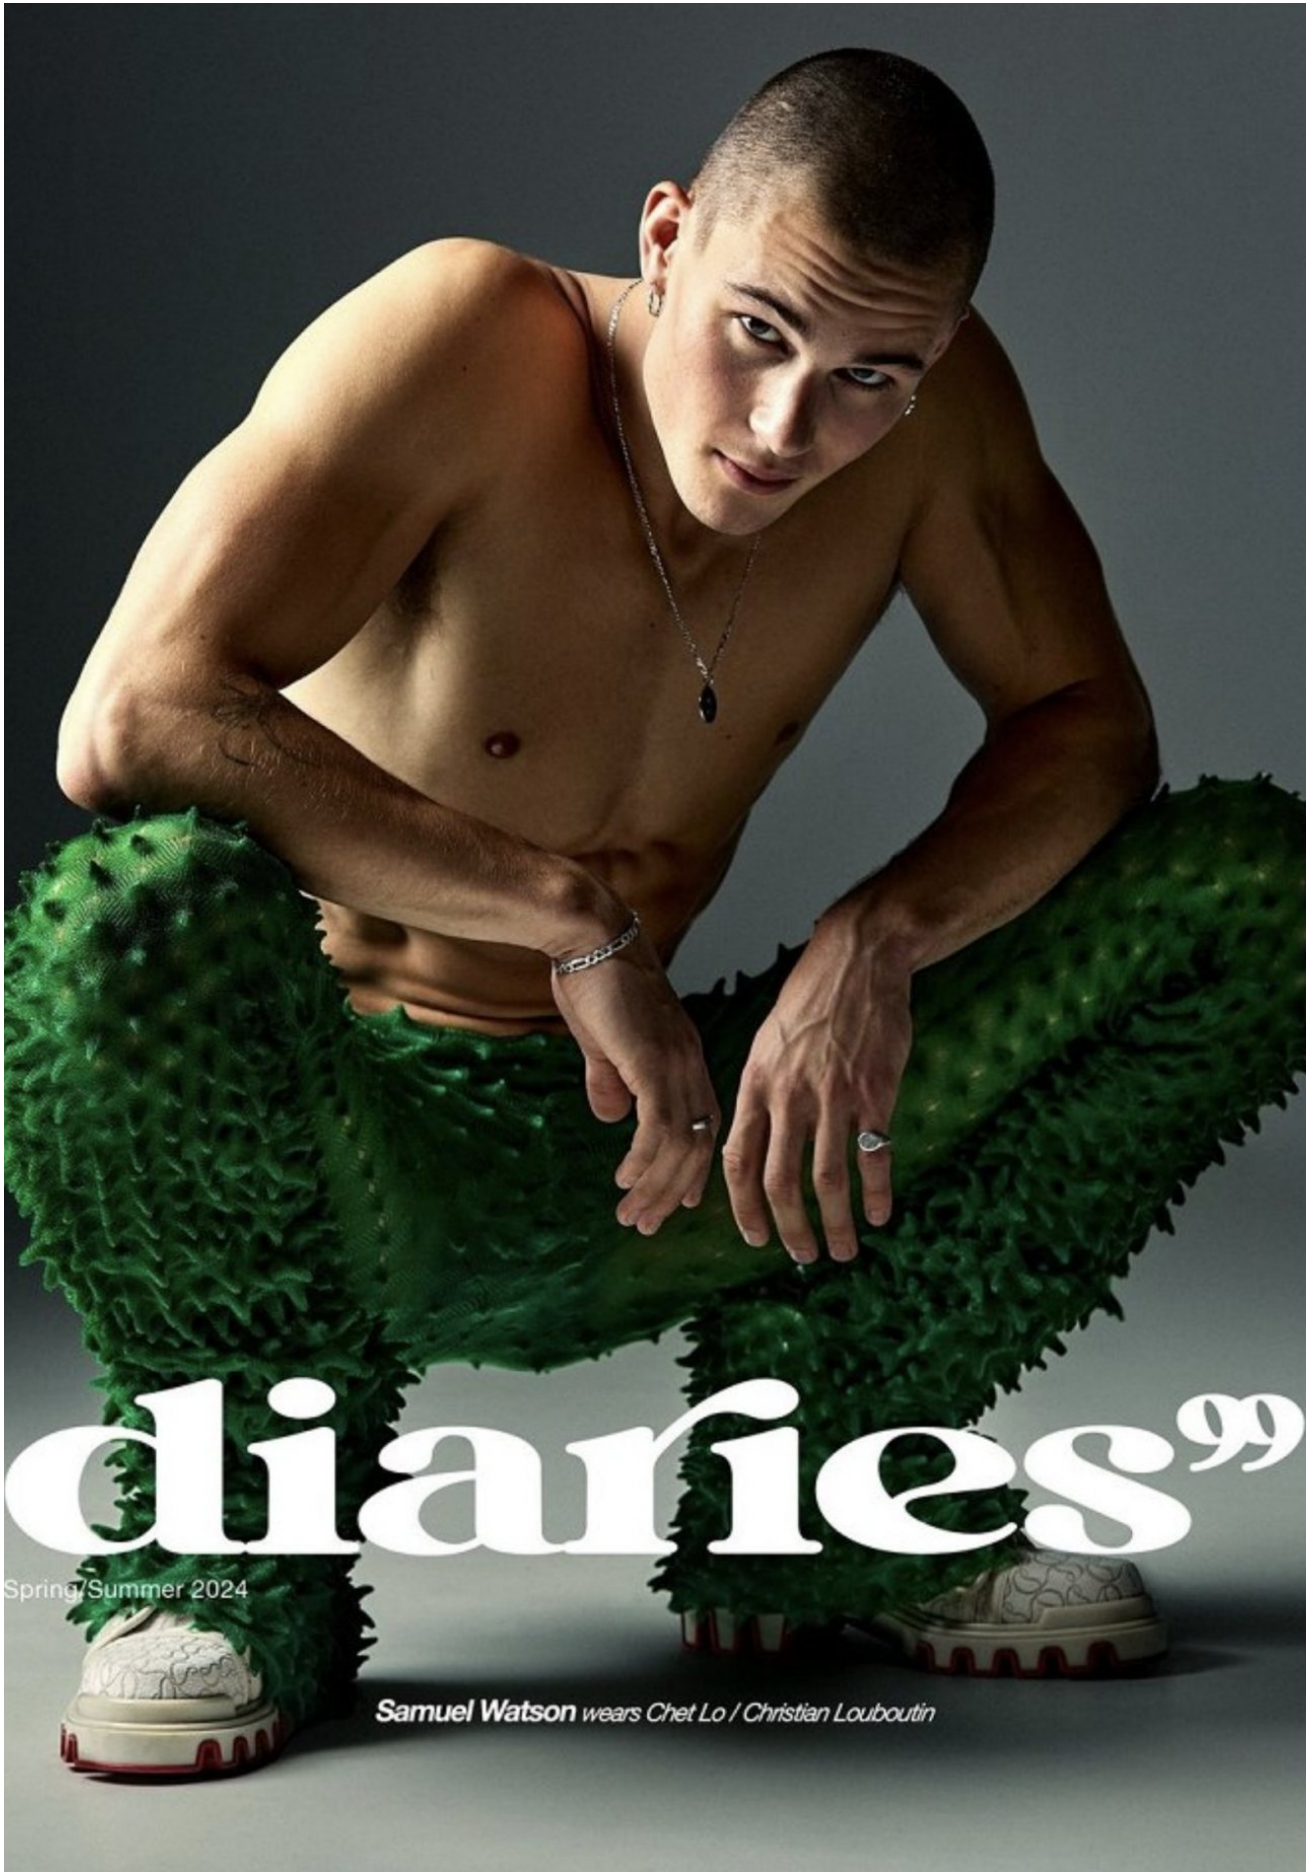

kult
AUSTRALIA

SAMUEL WATSON

LET
MILKED

SAMUEL WATSON
BY COSIMO BUCCOLIERI

OFFLINE
EDITION N°39

AUTUMN/WINTER
2025/2026

HEIGHT 190 / 6'3" | CHEST 96 / 38 | WAIST 80 / 31.5 | HAIR BROWN | EYES BROWN | SHOES 46 / 12.5-13

kult
AUSTRALIA

SAMUEL WATSON

HEIGHT 190 / 6'3" | CHEST 96 / 38 | WAIST 80 / 31.5 | HAIR BROWN | EYES BROWN | SHOES 46 / 12.5-13

kult
AUSTRALIA

SAMUEL WATSON

Spring/Summer 2024

Samuel Watson wears Chet Lo / Christian Louboutin