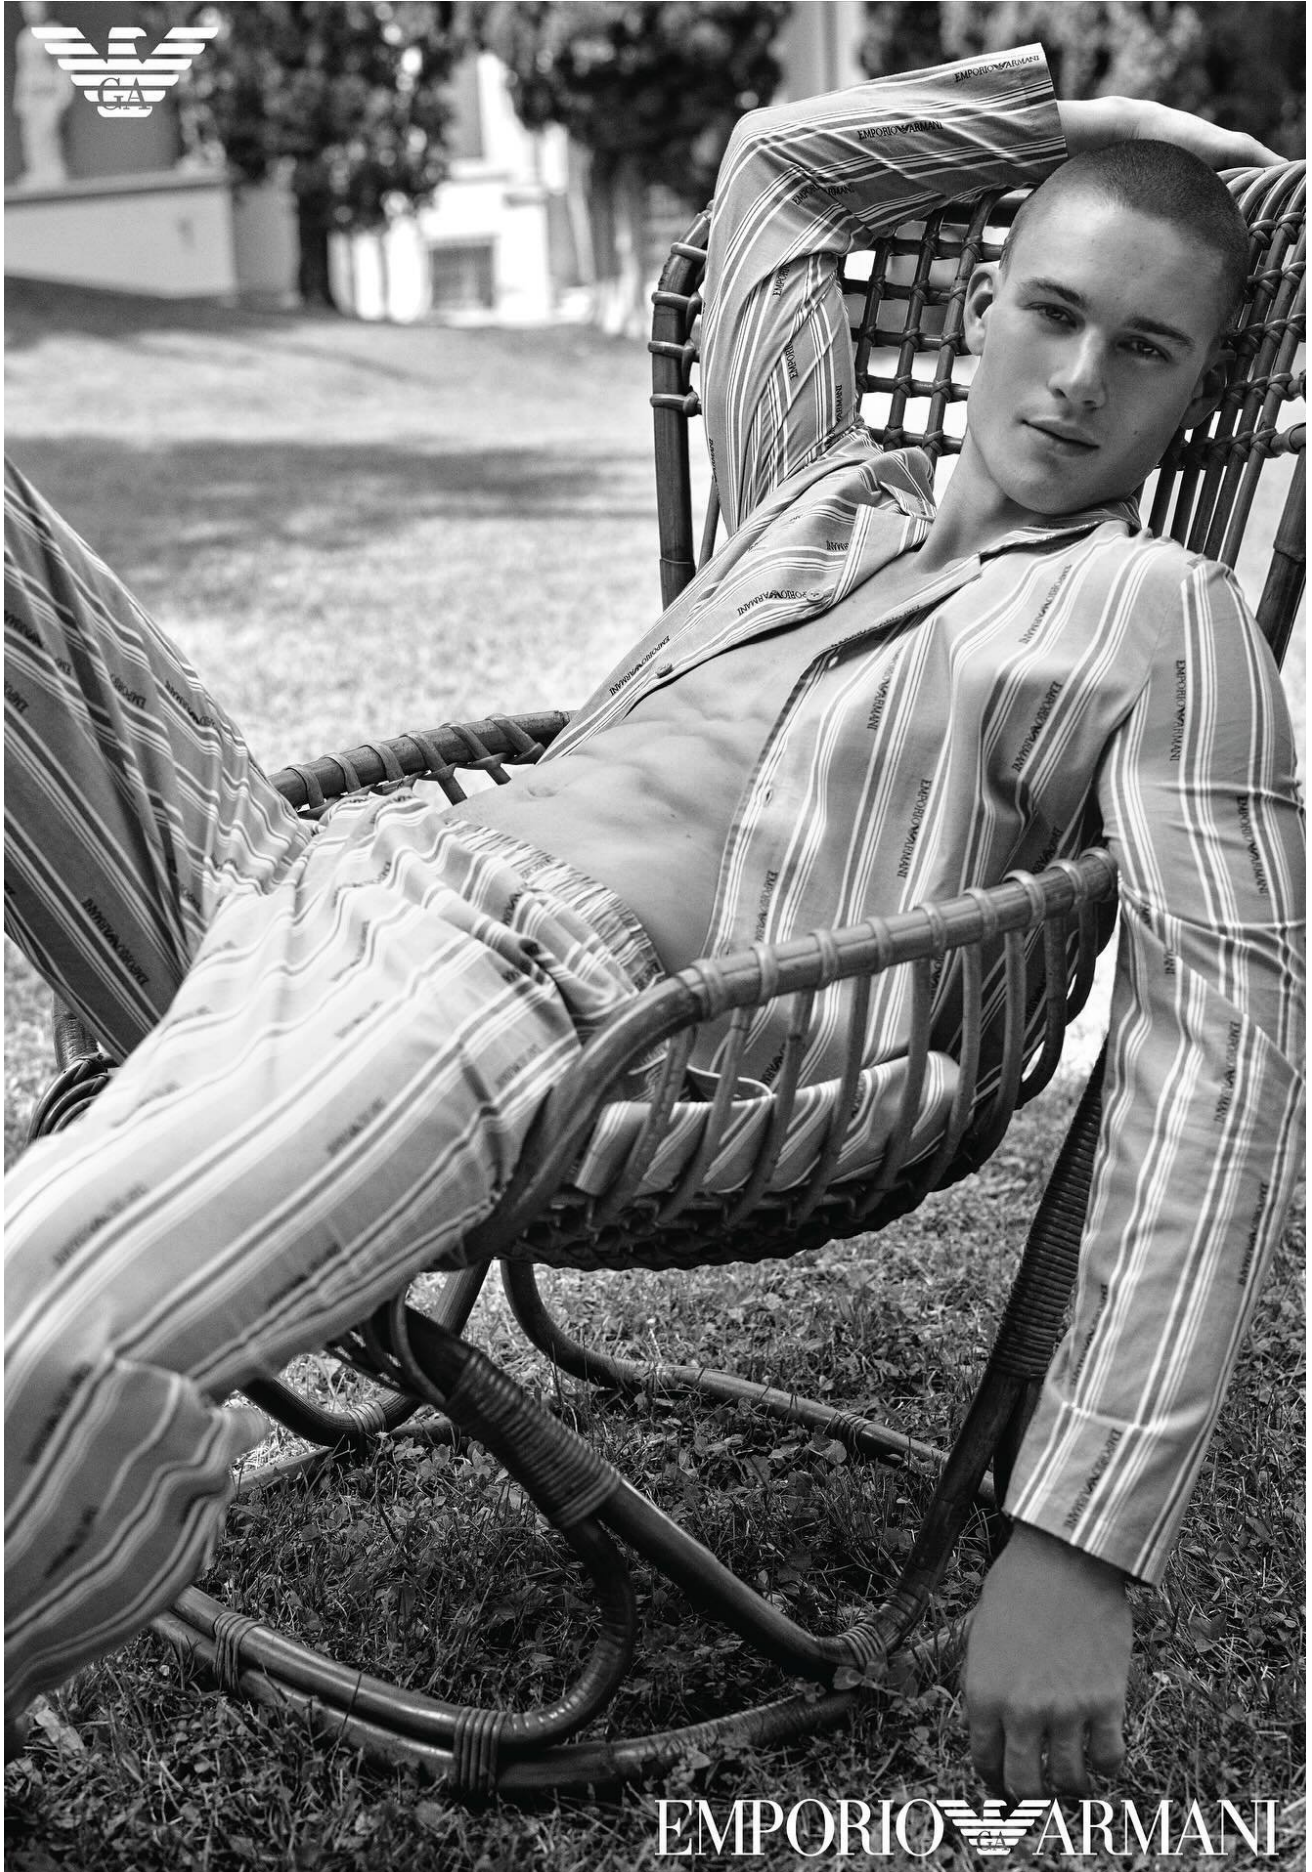

SAMUEL WATSON

HEIGHT 190 / 6'3" | CHEST 96 / 38 | WAIST 80 / 31.5 | HAIR BROWN | EYES BROWN | SHOES 46 / 12.5-13

kult
AUSTRALIA