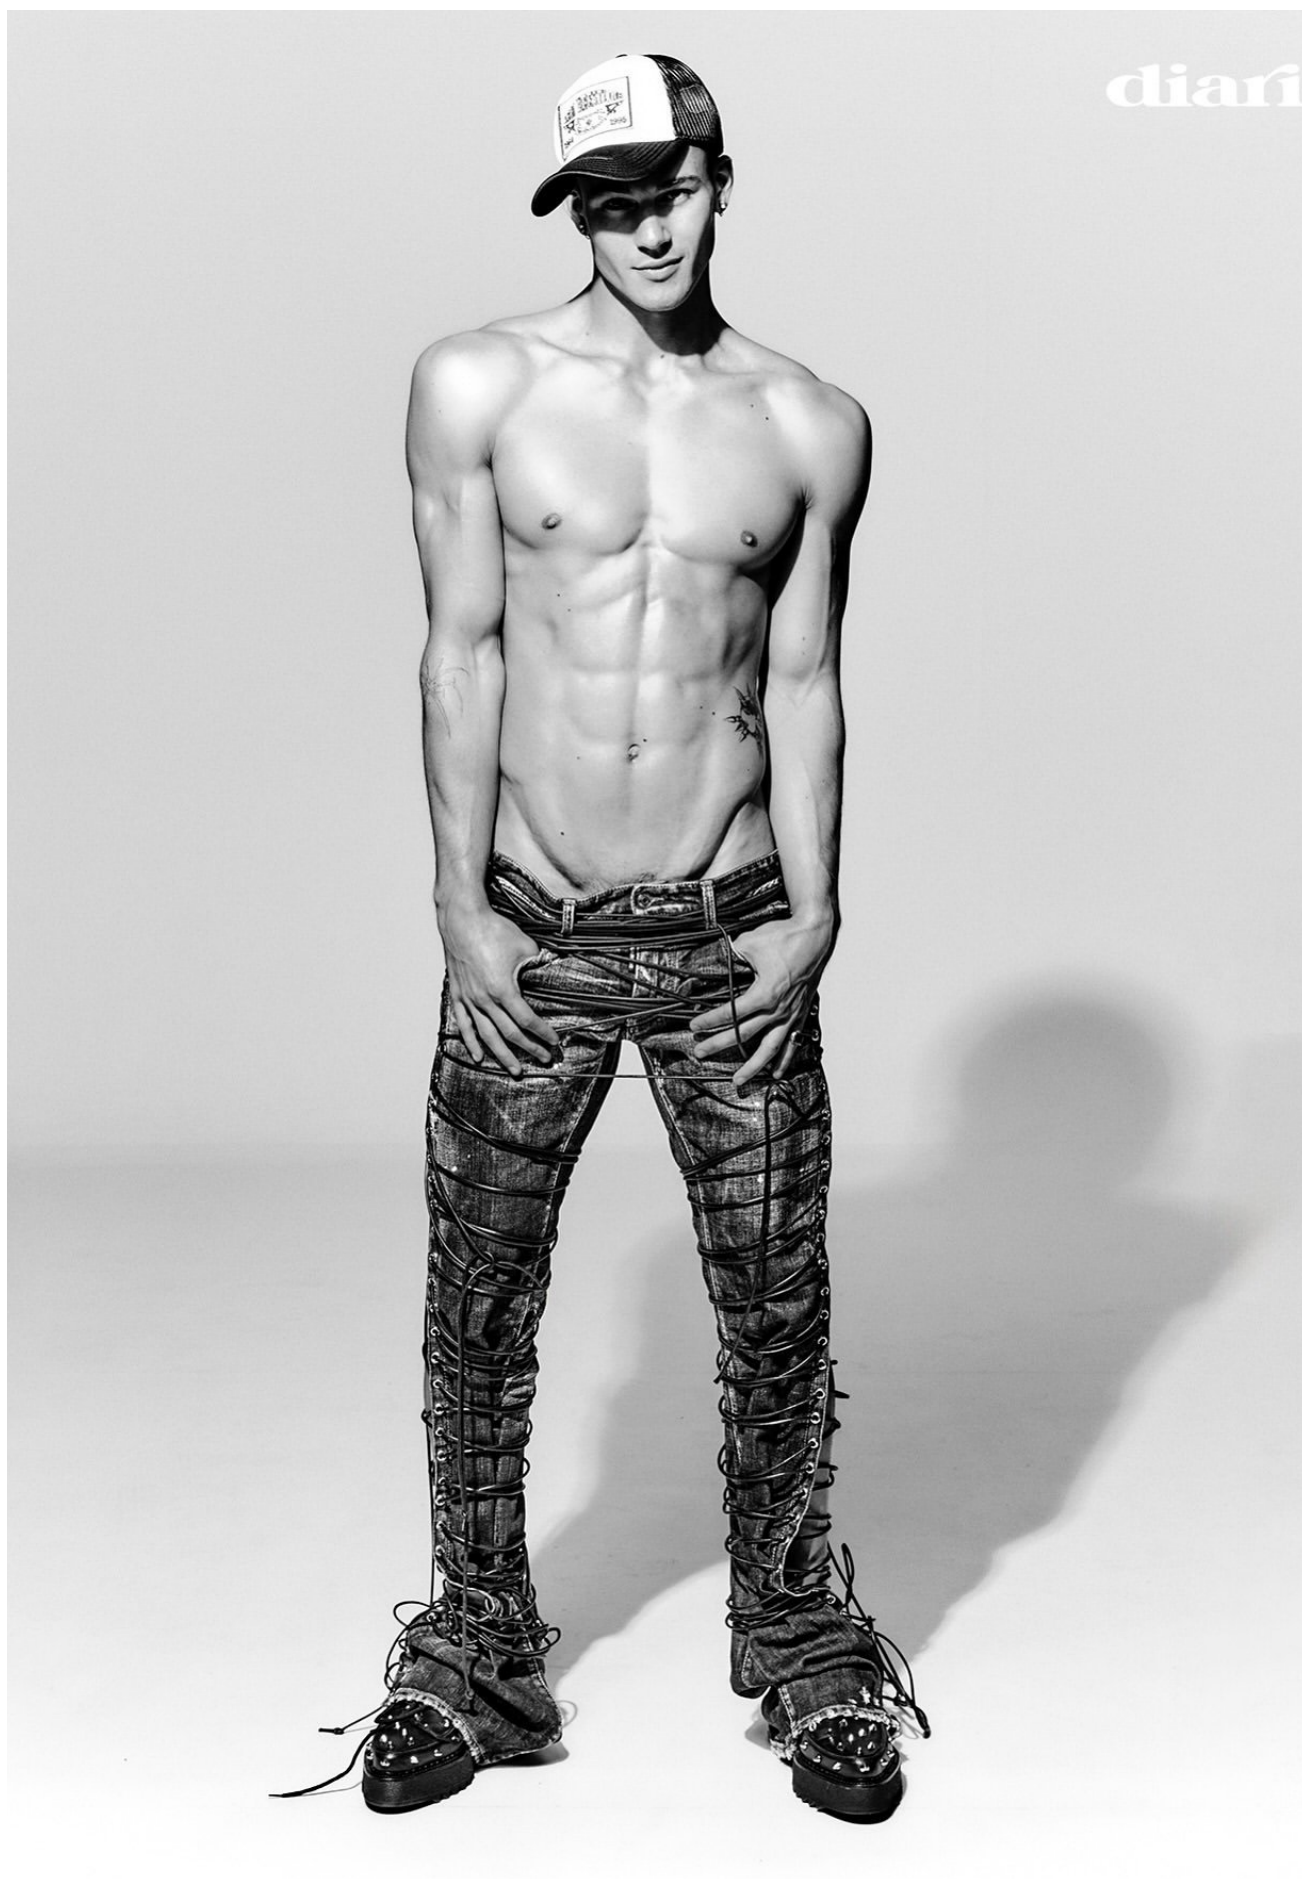

SAMUEL WATSON

HEIGHT 190 / 6'3" | CHEST 96 / 38 | WAIST 80 / 31.5 | HAIR BROWN | EYES BROWN | SHOES 46 / 12.5-13

kult
AUSTRALIA