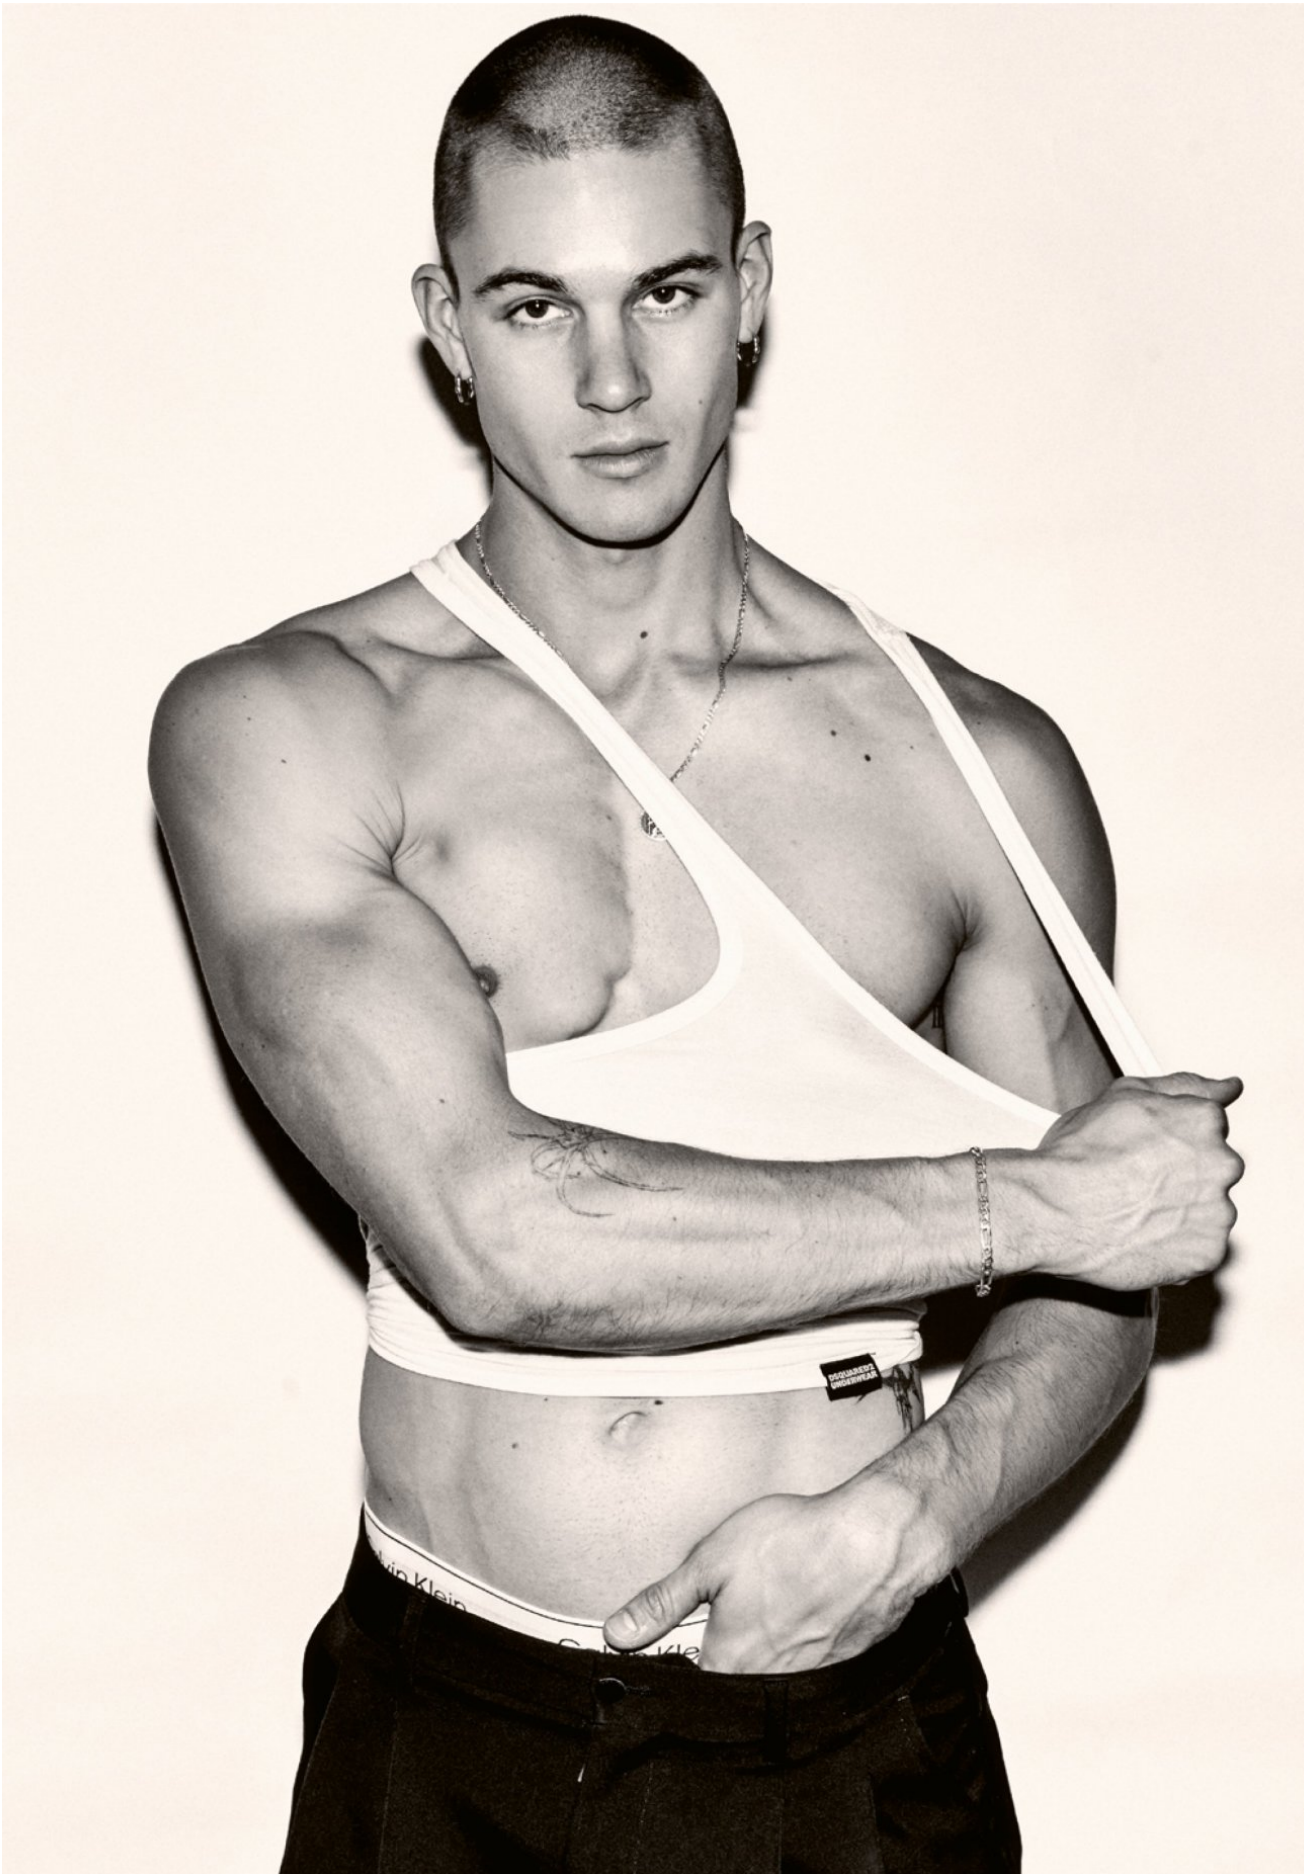

Sérénité

SAMUEL
WATSON

3

HEIGHT 190 / 6'3" | CHEST 96 / 38 | WAIST 80 / 31.5 | HAIR BROWN | EYES BROWN | SHOES 46 / 12.5-13

kult
AUSTRALIA

SAMUEL WATSON

HEIGHT 190 / 6'3" | CHEST 96 / 38 | WAIST 80 / 31.5 | HAIR BROWN | EYES BROWN | SHOES 46 / 12.5-13