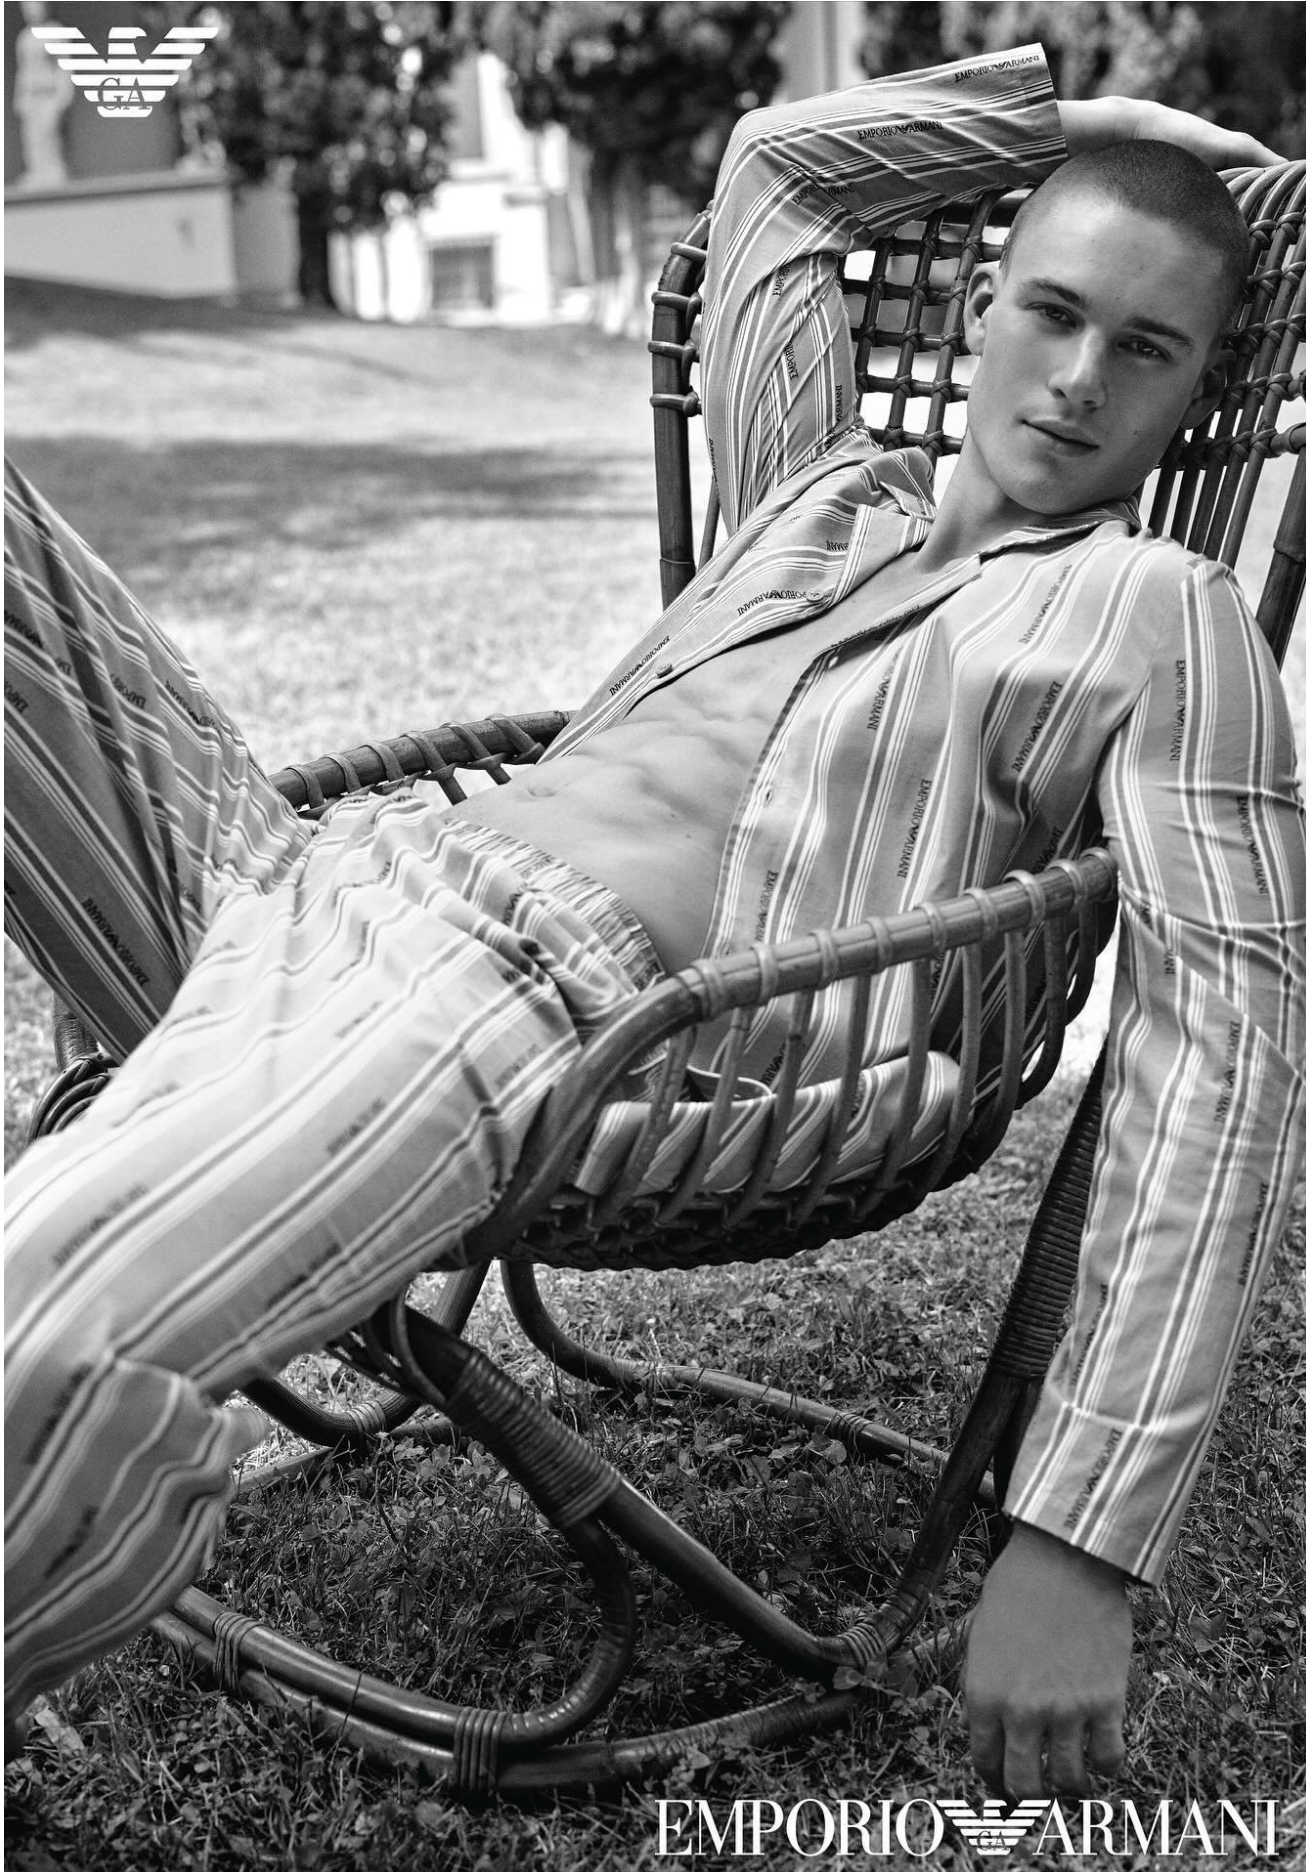

kult
AUSTRALIA

SAMUEL WATSON

HEIGHT 190 / 6'3" | CHEST 96 / 38 | WAIST 80 / 31.5 | HAIR BROWN | EYES BROWN | SHOES 46 / 12.5-13

kult
AUSTRALIA

SAMUEL WATSON

EMPORIO  ARMANI

HEIGHT 190 / 6'3" | CHEST 96 / 38 | WAIST 80 / 31.5 | HAIR BROWN | EYES BROWN | SHOES 46 / 12.5-13