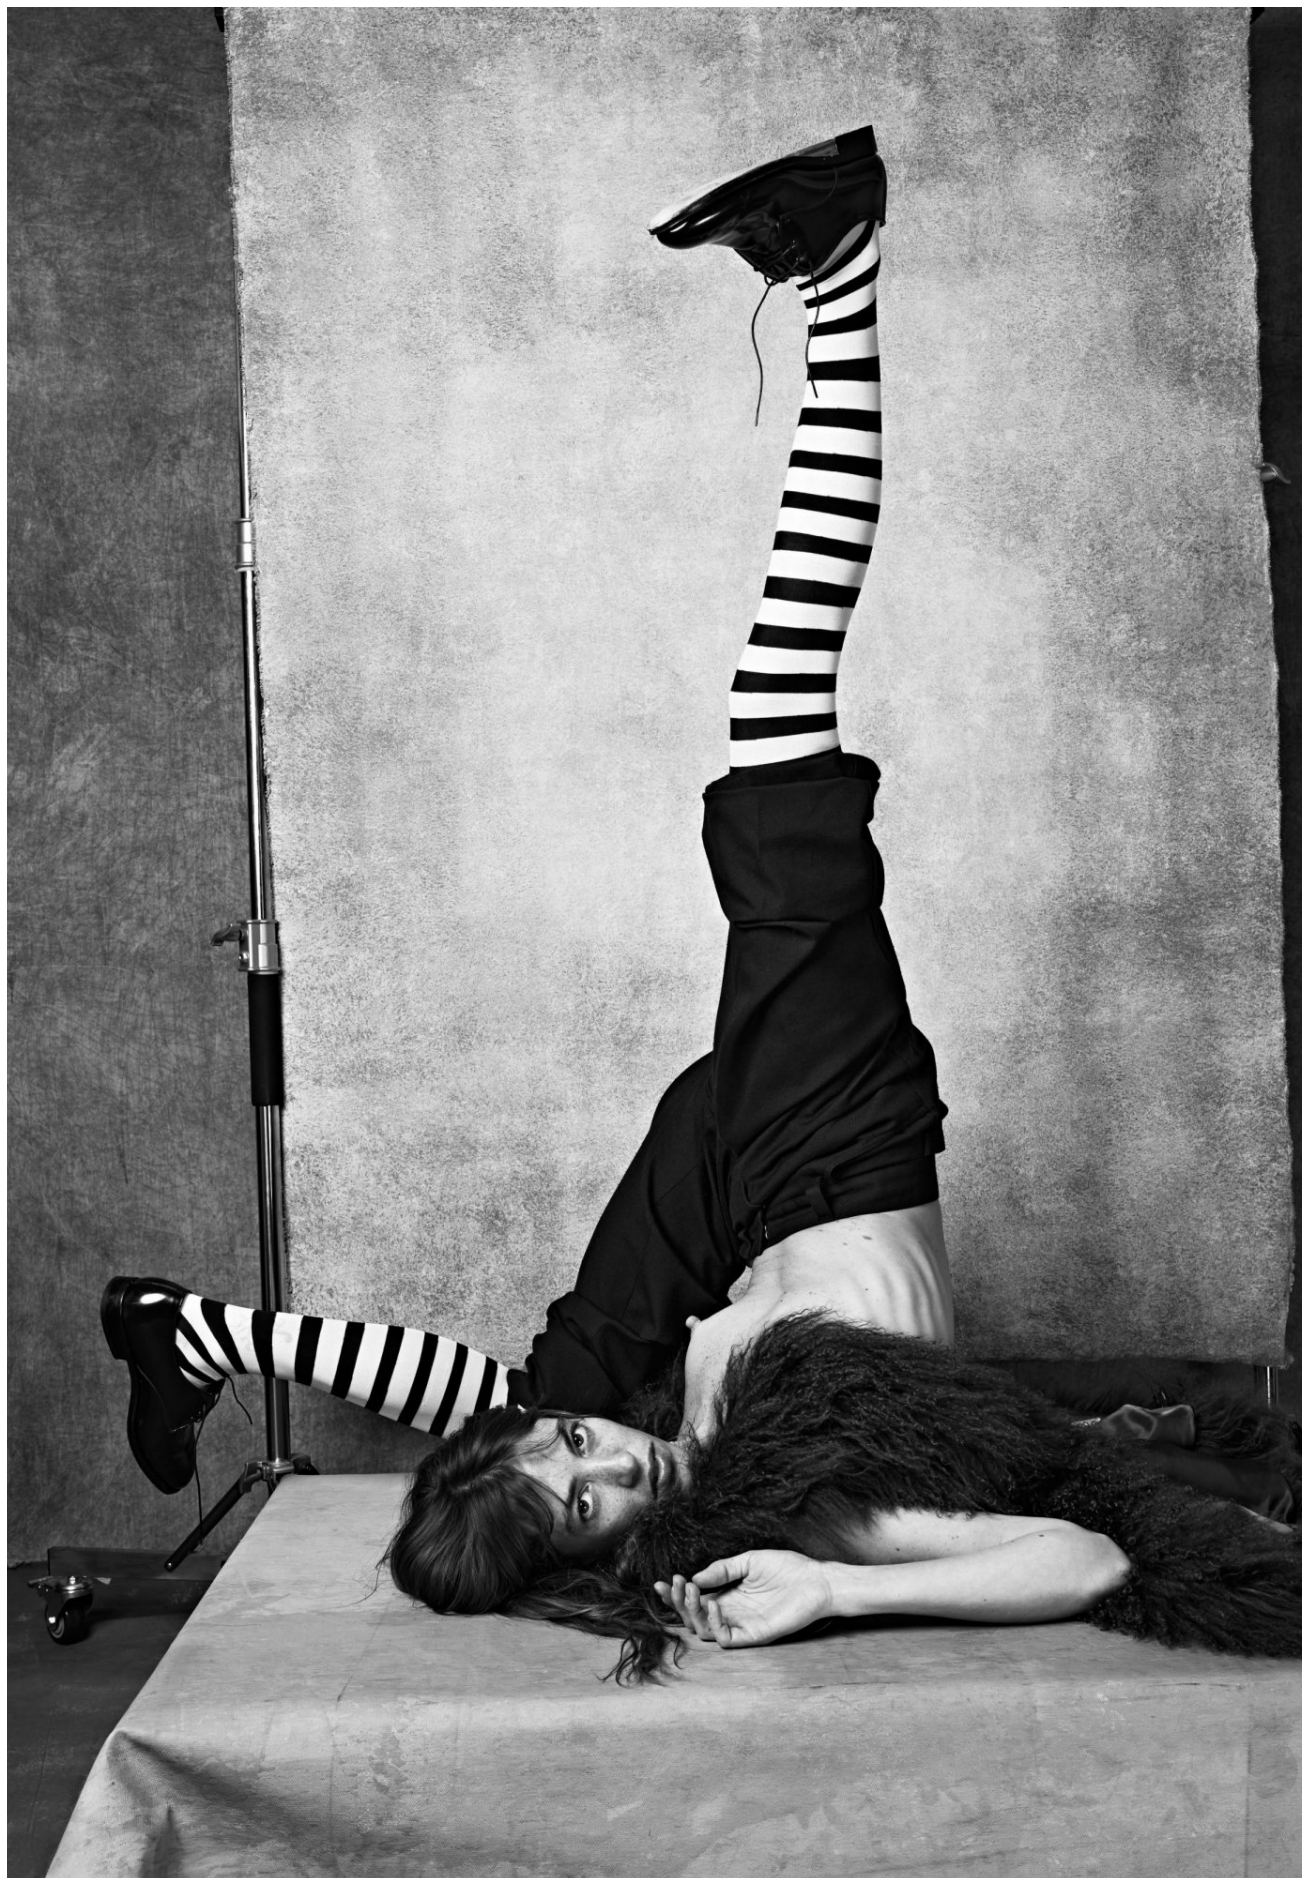

ALICE SOFIA

HEIGHT 176 / 5'9.5" | BUST 82 / 32,5 / A | WAIST 61 / 24 | HIPS 92 / 36.5" | HAIR BROWN
EYES HAZEL | SHOES 8 AU / 39 EU

kult
AUSTRALIA