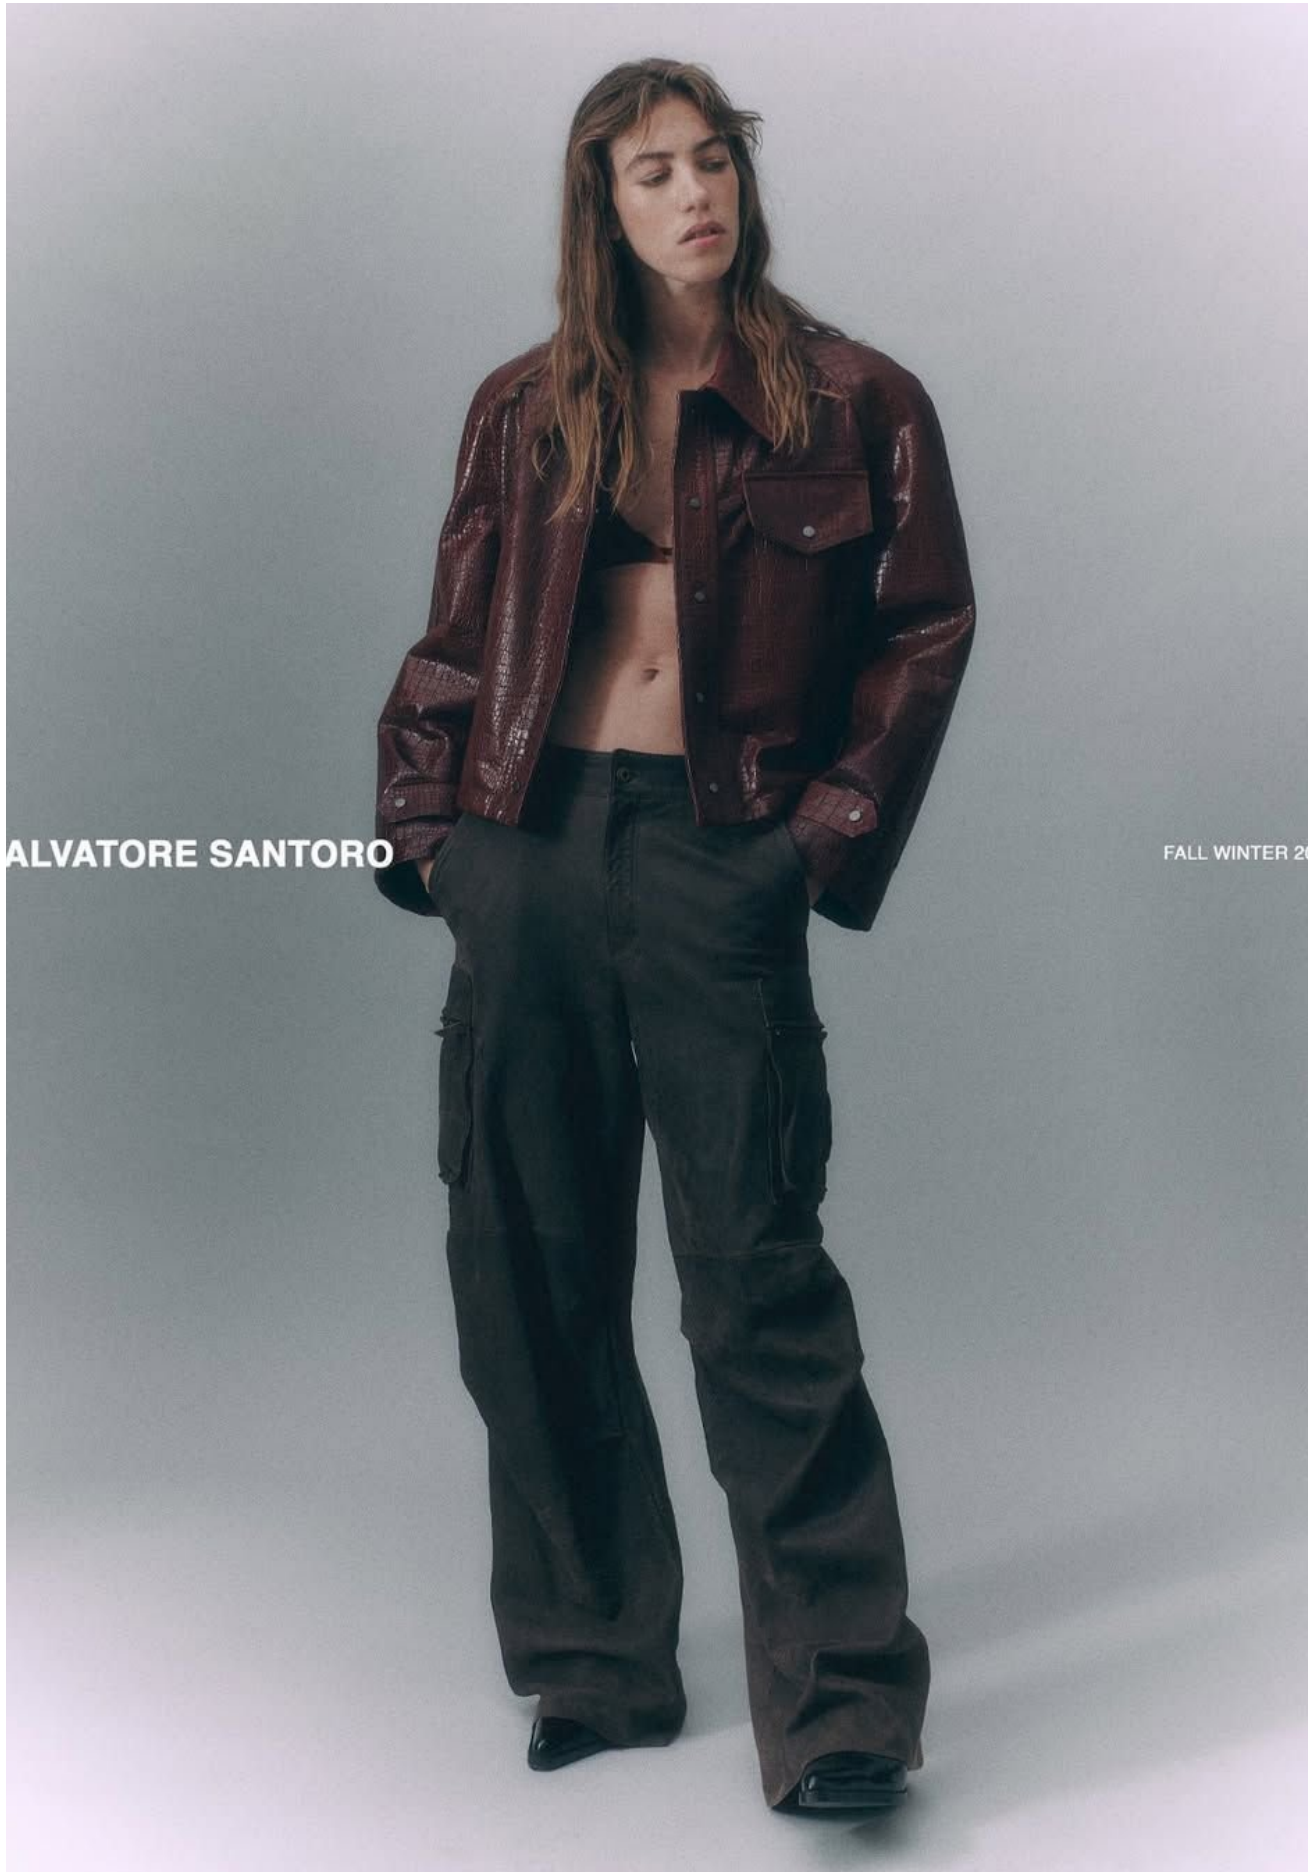

ALICE SOFIA

ALVATORE SANTORO

FALL WINTER 20

HEIGHT 176 / 5'9.5" | BUST 82 / 32,5 / A | WAIST 61 / 24 | HIPS 92 / 36.5" | HAIR BROWN
EYES HAZEL | SHOES 8 AU / 39 EU

kult
AUSTRALIA