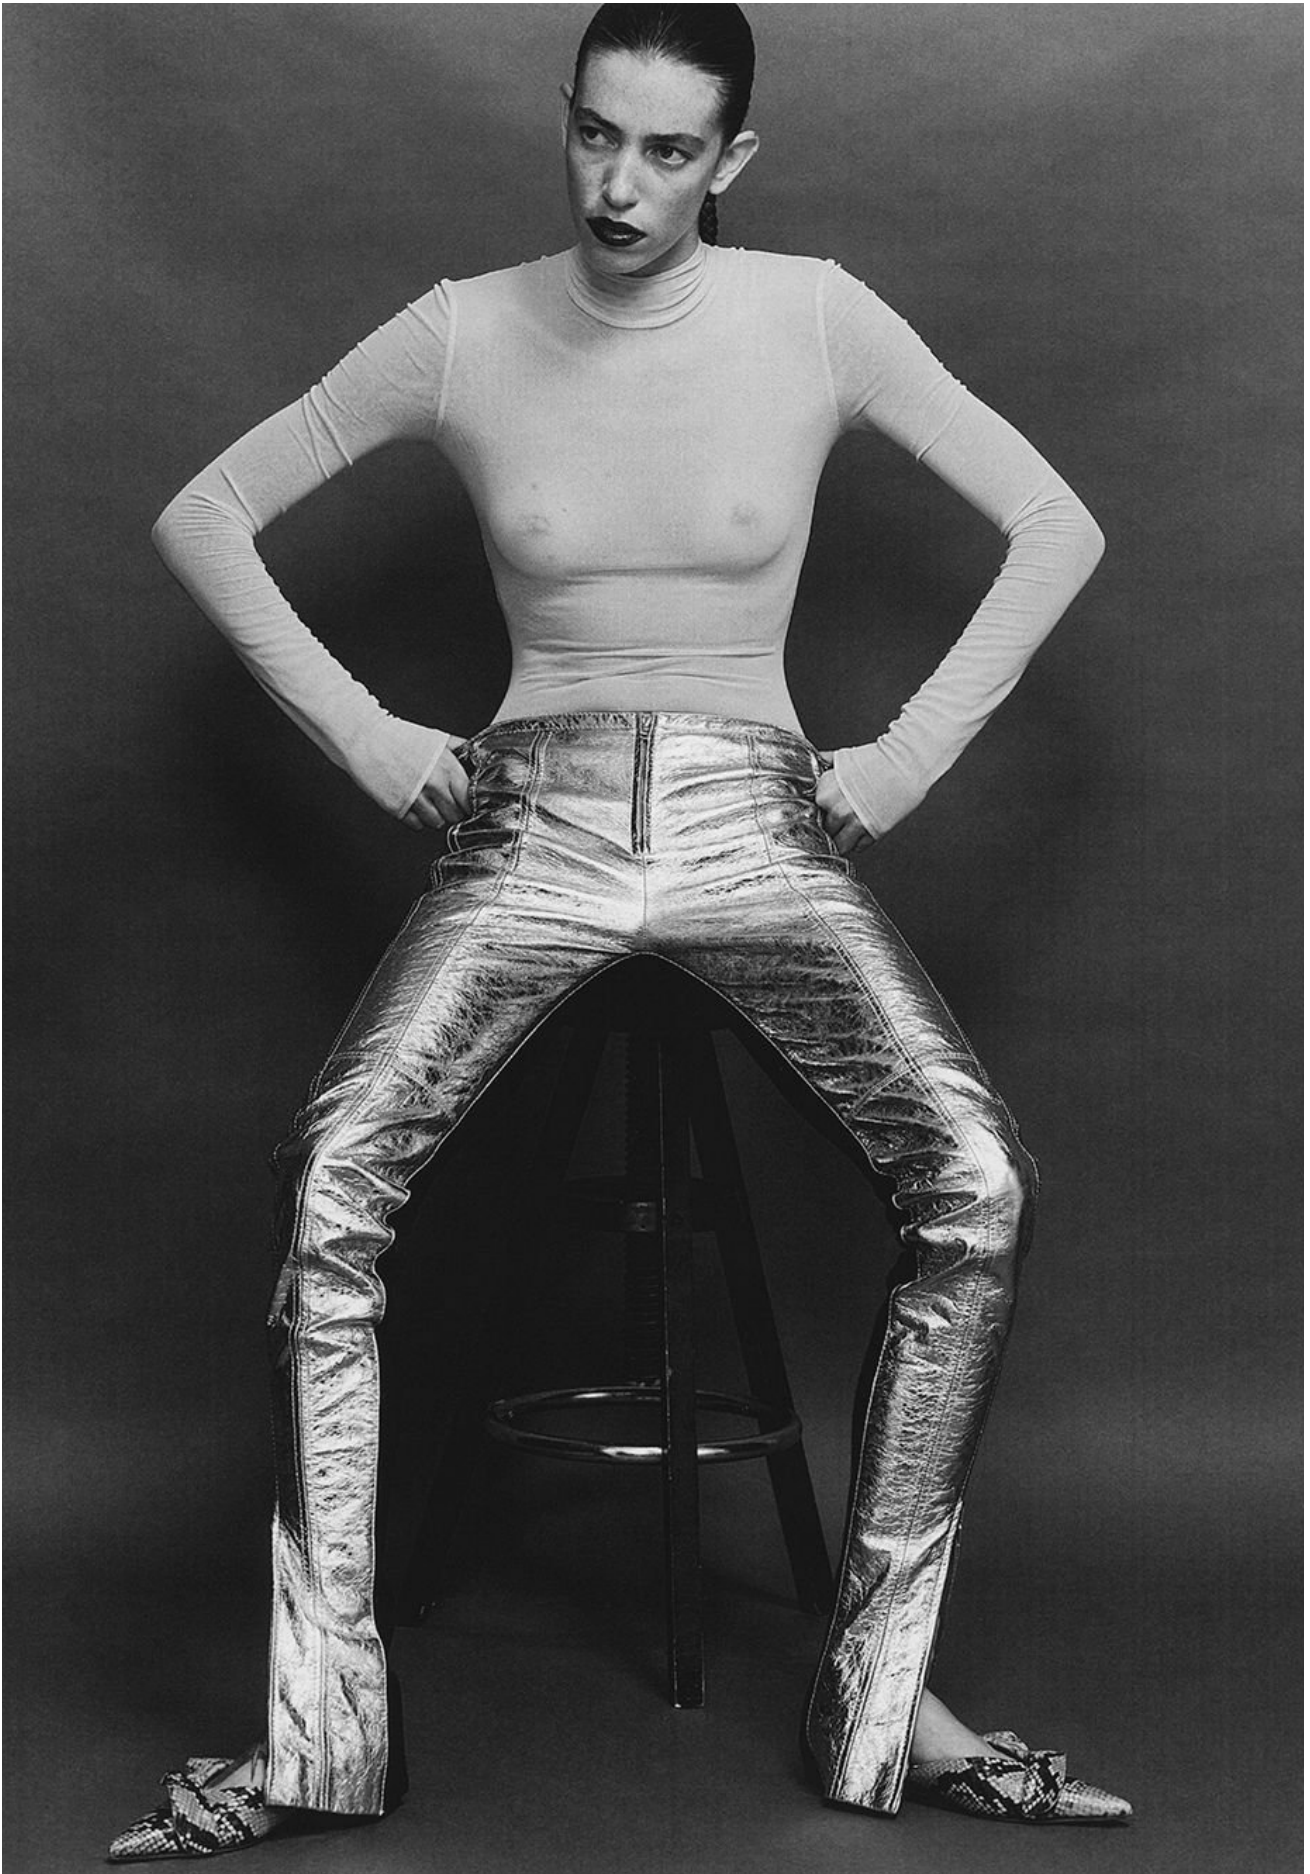

ALICE SOFIA

HEIGHT 176 / 5'9.5" | BUST 82 / 32,5 / A | WAIST 61 / 24 | HIPS 92 / 36.5" | HAIR BROWN
EYES HAZEL | SHOES 8 AU / 39 EU

kult
AUSTRALIA