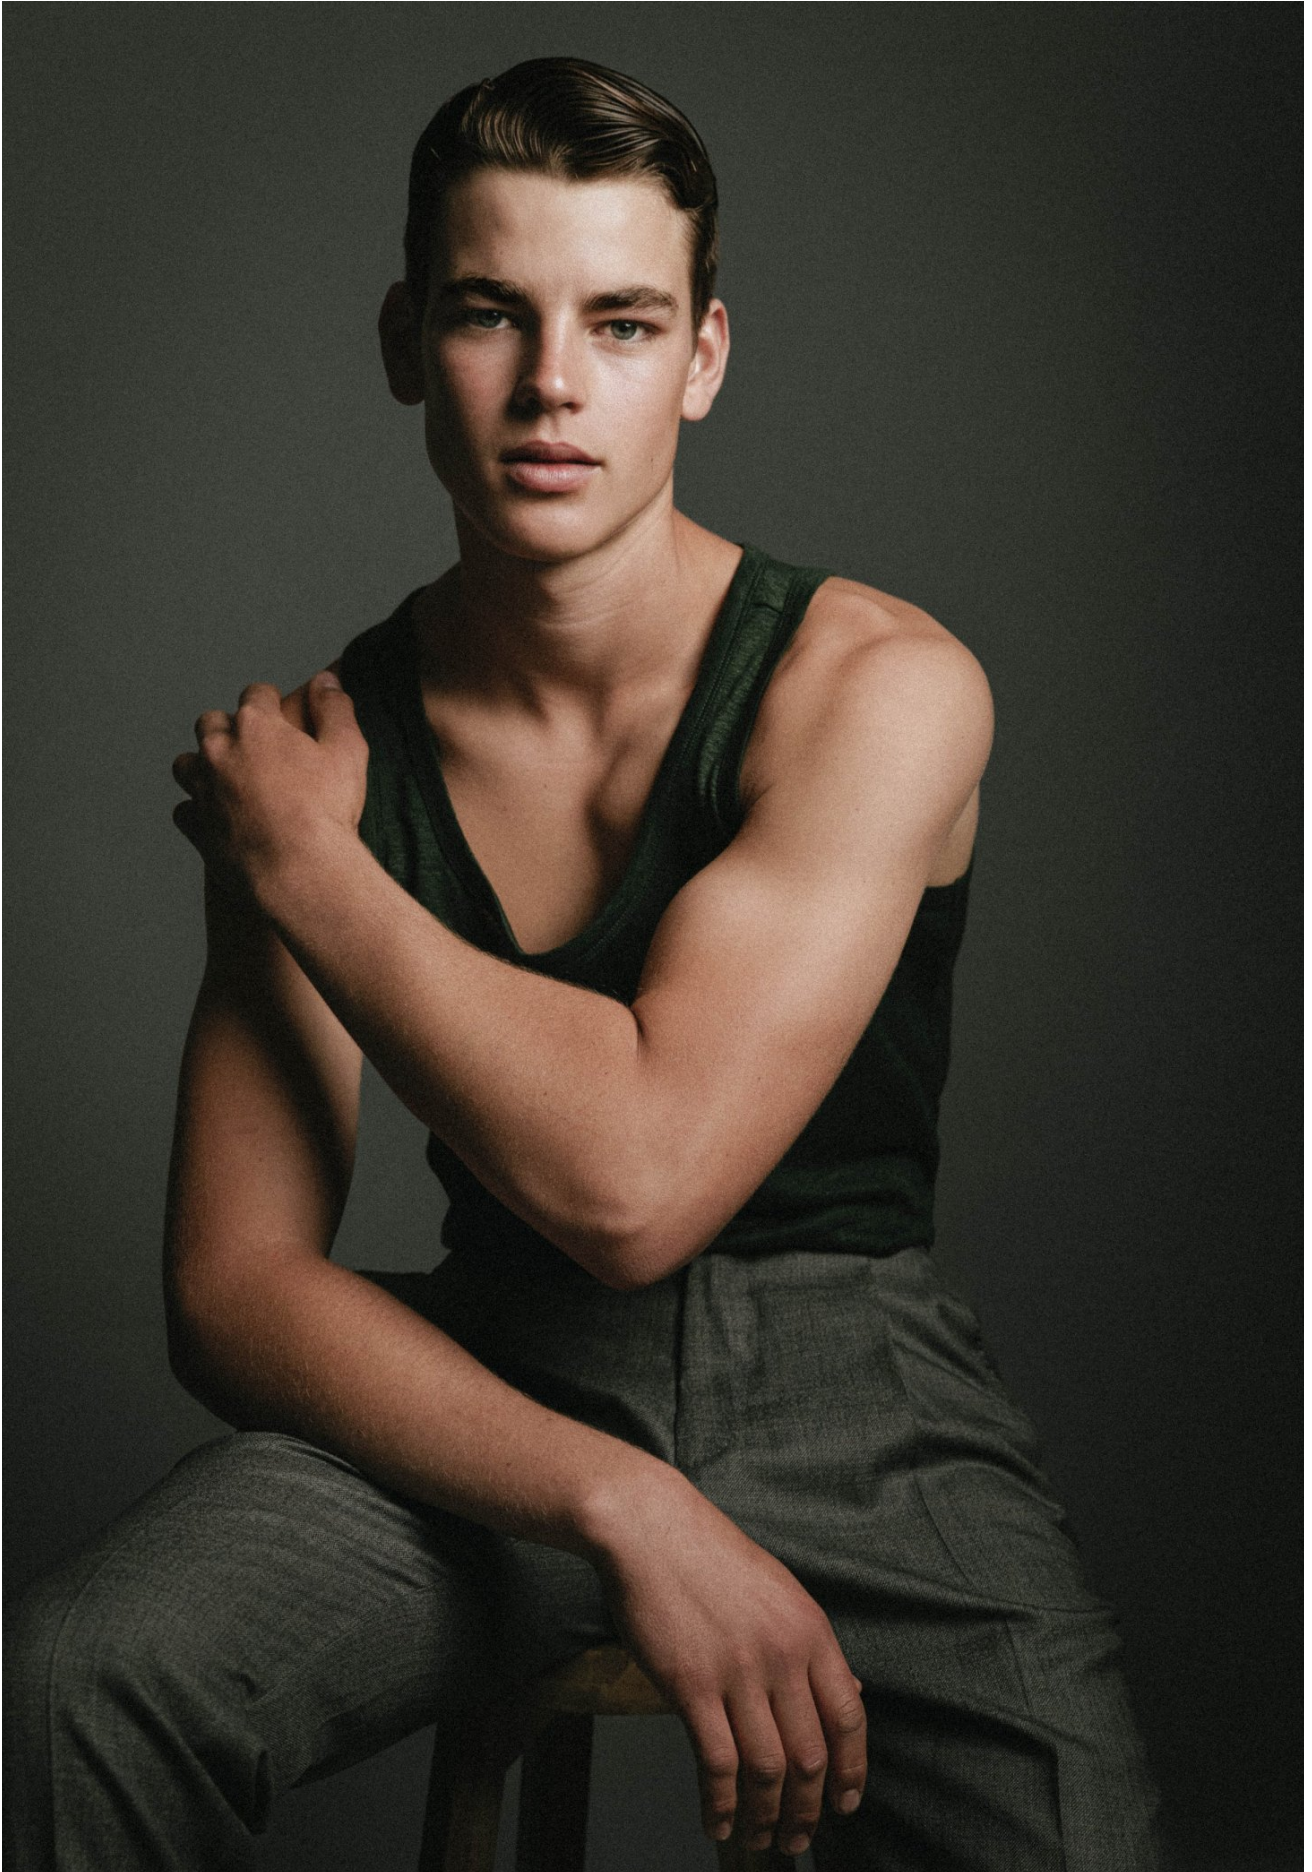

# HUDSON PARR

HEIGHT 186 / 6'1.5" | CHEST 91 / 36 | WAIST 71 / 28 | HIPS 79 / 31" | HAIR BROWN | EYES BLUE | SHOES 44.5 / 10.5

kult  
AUSTRALIA