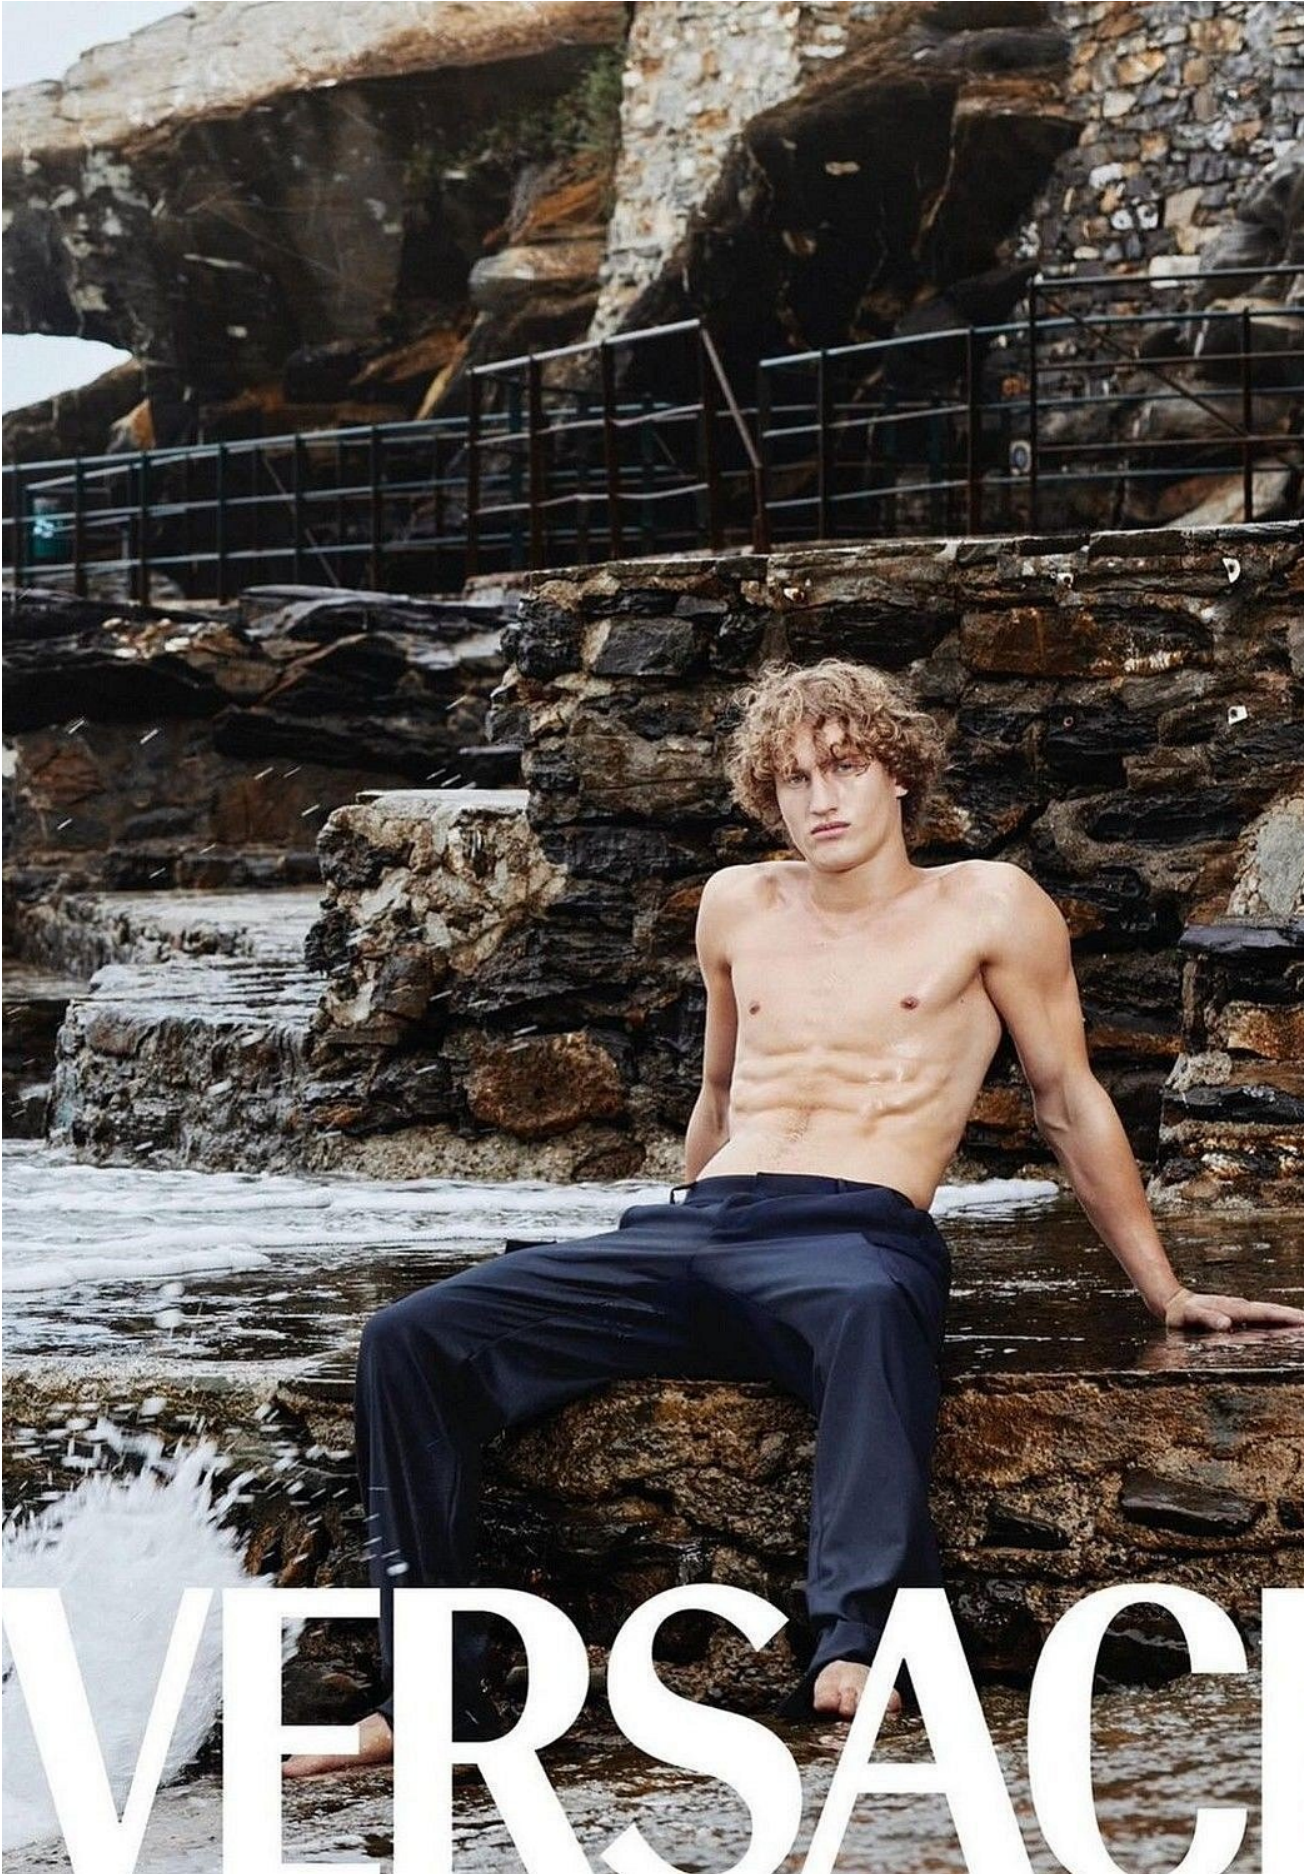

BRENNAN ALDRED

HEIGHT 182 / 5'11.5" | CHEST 97 / 38 | WAIST 81 / 32 | HIPS 97 / 38" | HAIR BLONDE | EYES BLUE
SHOES 42 / 8.5-9 | SUIT 48 / 38

kult
AUSTRALIA