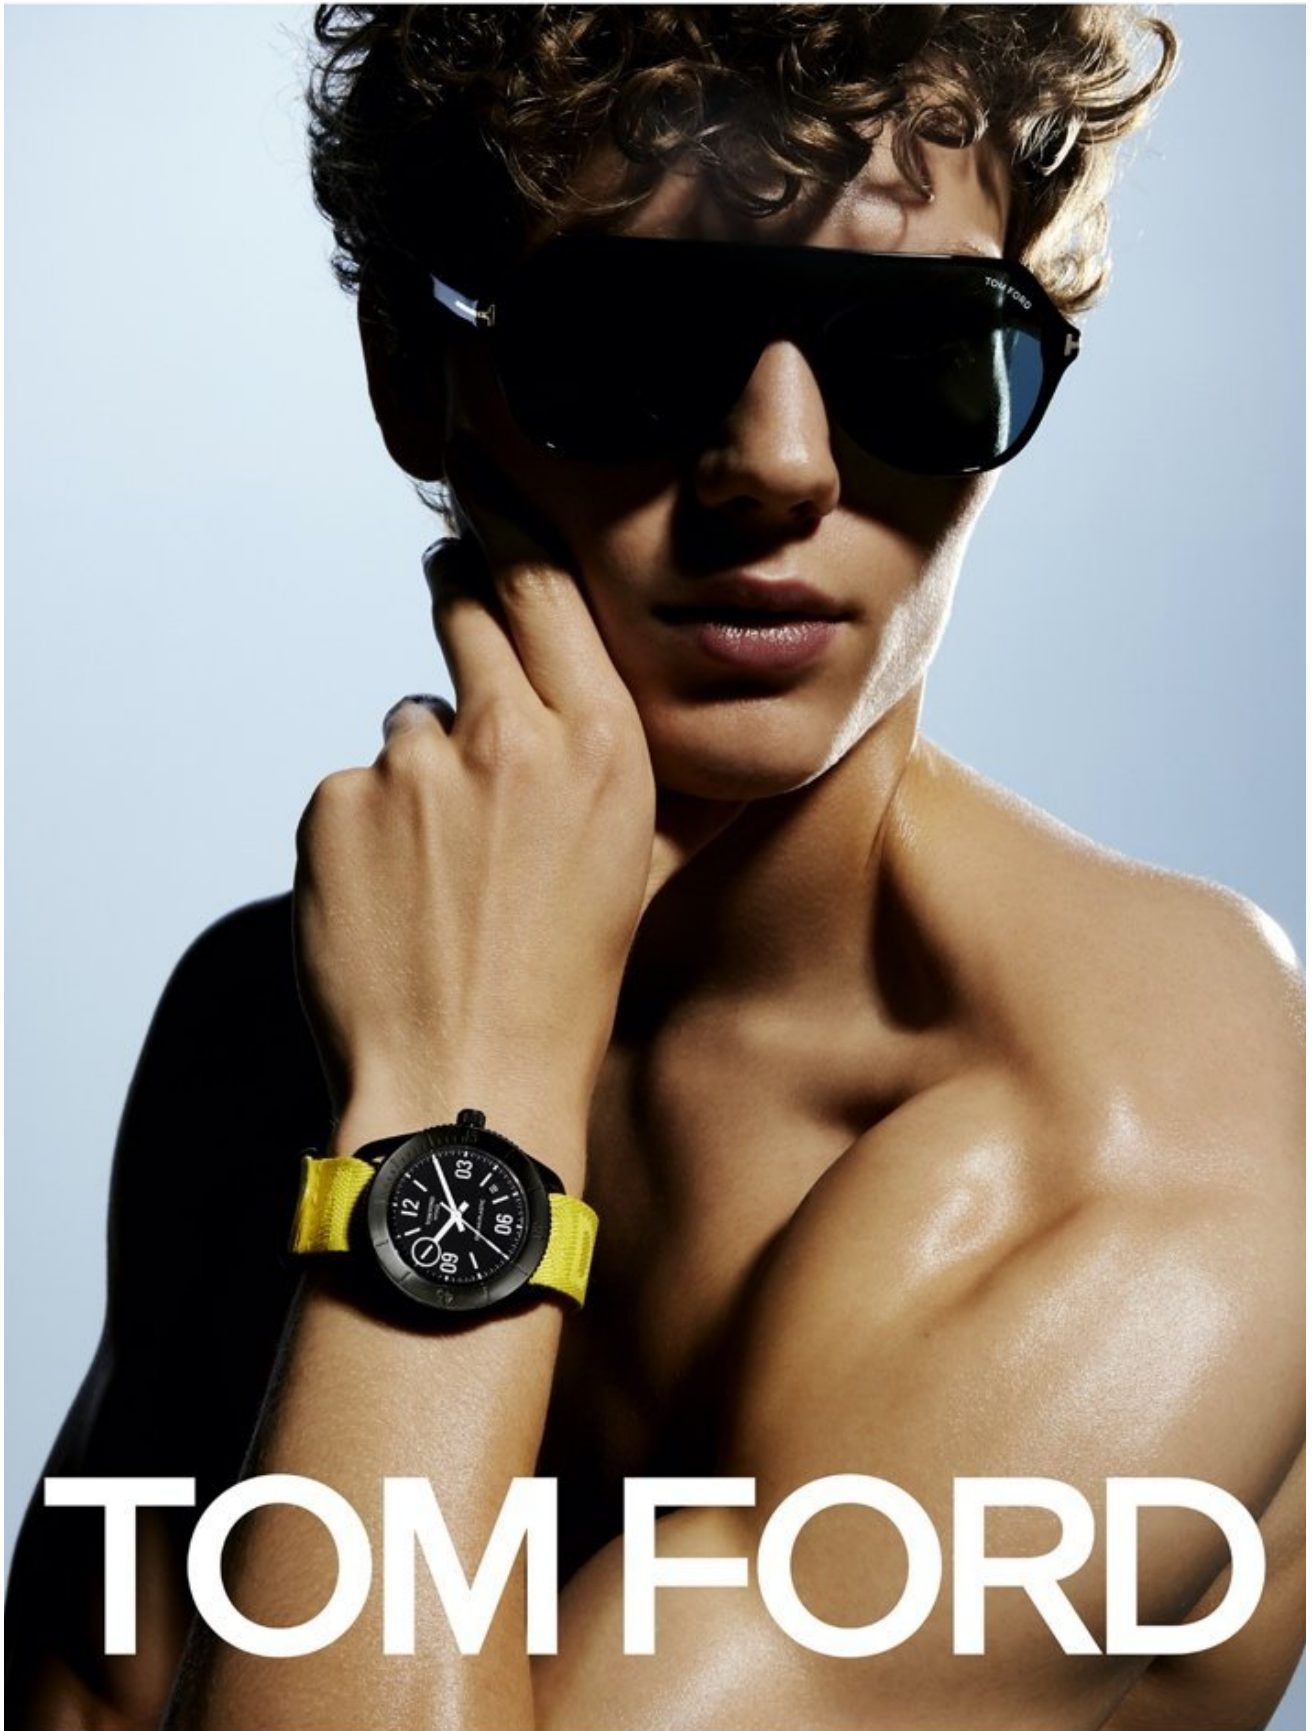

CAESAR

TOM FORD

HEIGHT 185 / 6'1" | CHEST 95 / 37.5 | WAIST 80 / 31.5 | HAIR BLONDE | EYES BLUE | SHOES 44 / 10

kult
AUSTRALIA