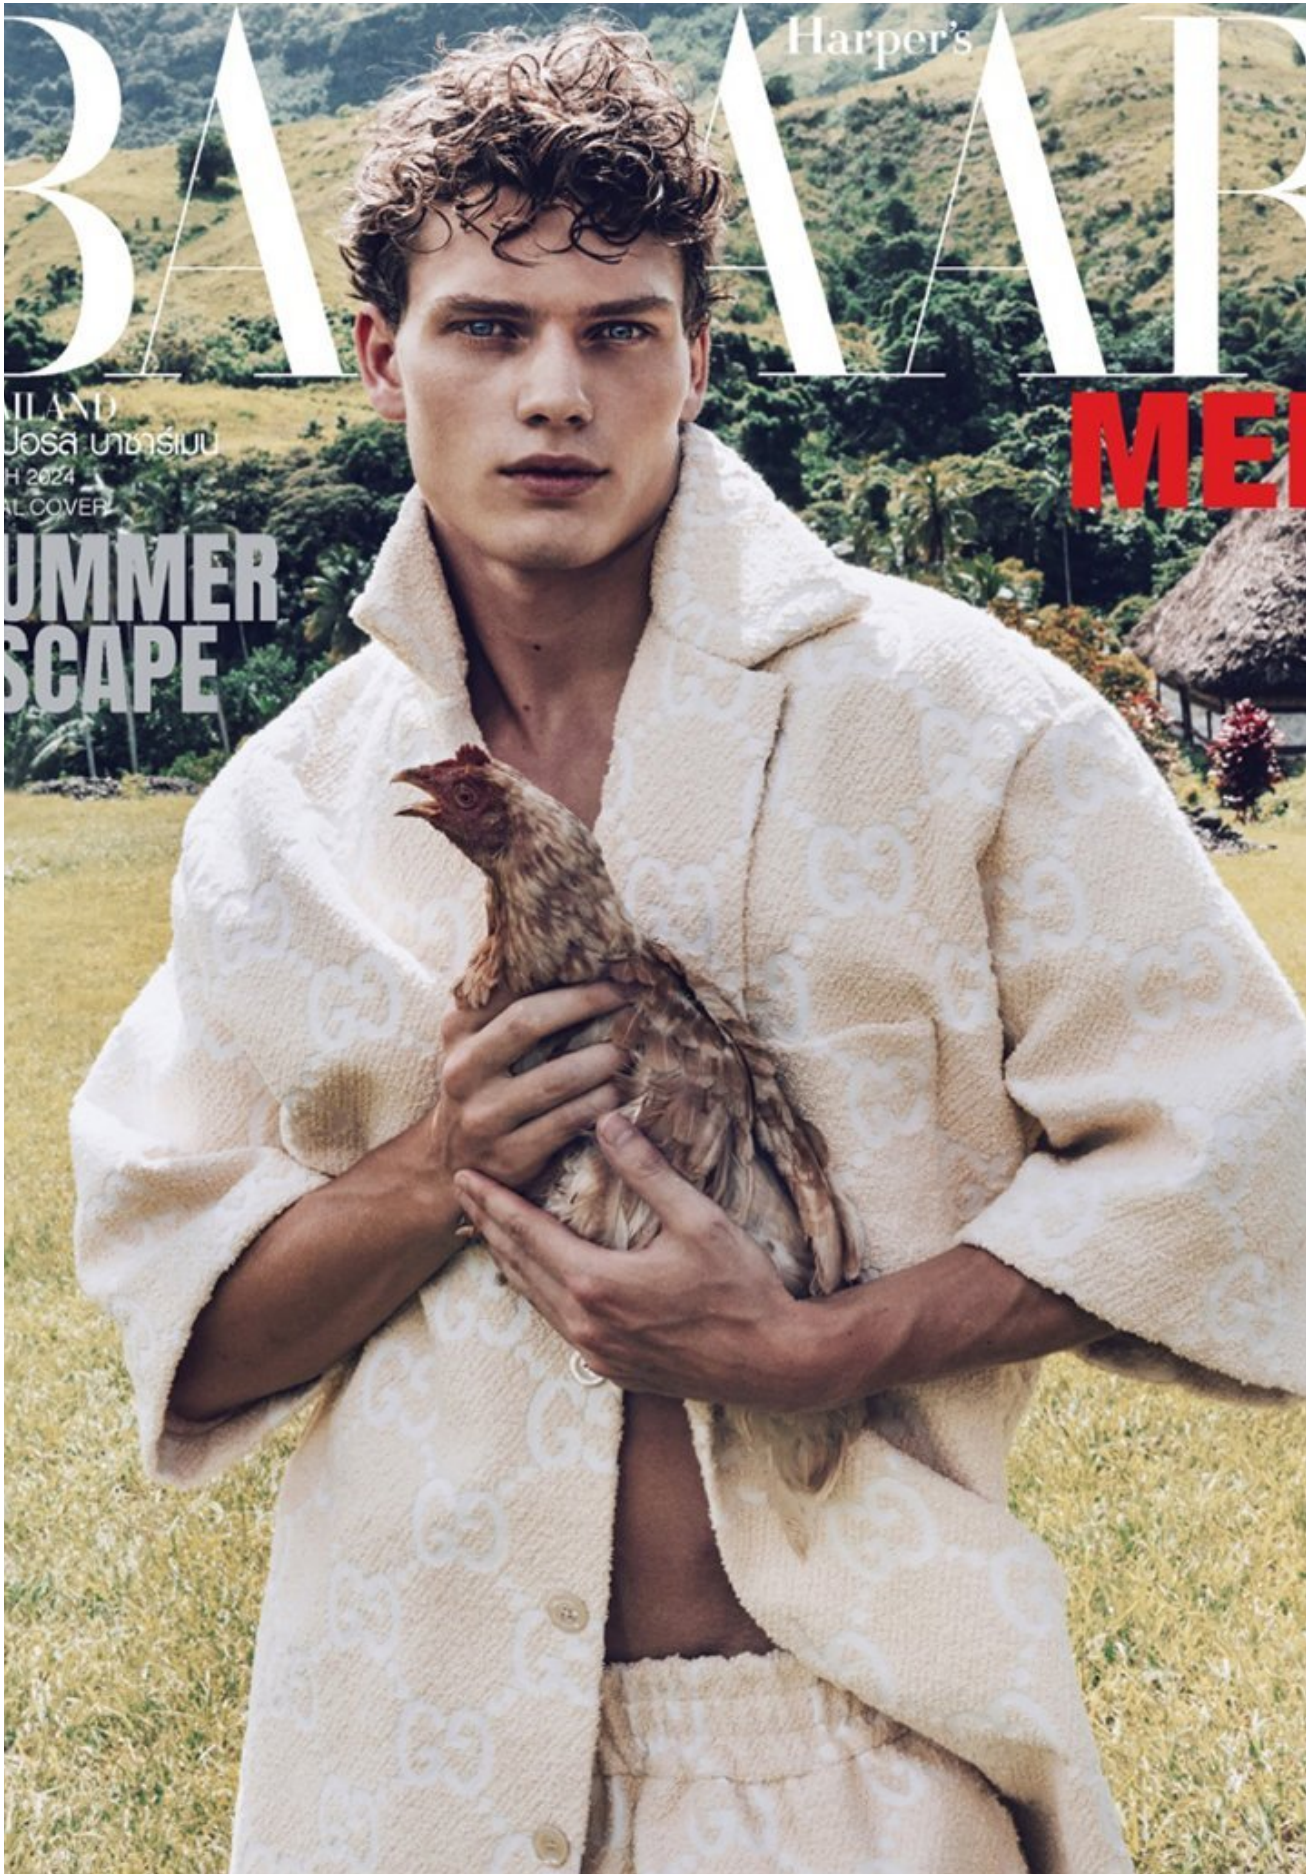

kult
AUSTRALIA

CAESAR

HEIGHT 185 / 6'1" | CHEST 95 / 37.5 | WAIST 80 / 31.5 | HAIR BLONDE | EYES BLUE | SHOES 44 / 10

kult
AUSTRALIA

CAESAR

HEIGHT 185 / 6'1" | CHEST 95 / 37.5 | WAIST 80 / 31.5 | HAIR BLONDE | EYES BLUE | SHOES 44 / 10