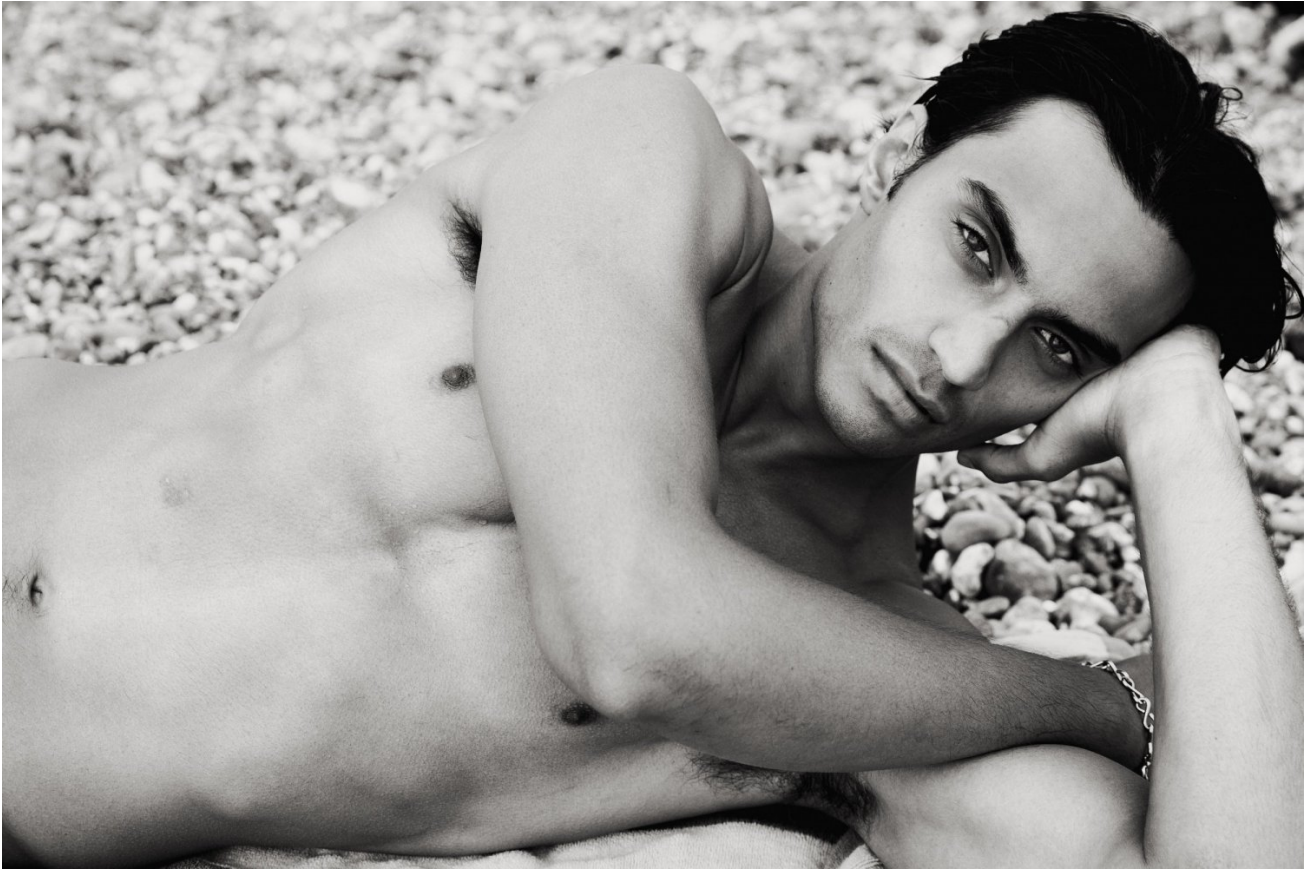

ARYAN SAREEN

HEIGHT 183 / 6'0" | CHEST 98 / 38.5 | WAIST 81 / 32 | HIPS 89 / 35" | HAIR DARK BROWN | EYES BROWN | SHOES 44 / 10

kult
AUSTRALIA