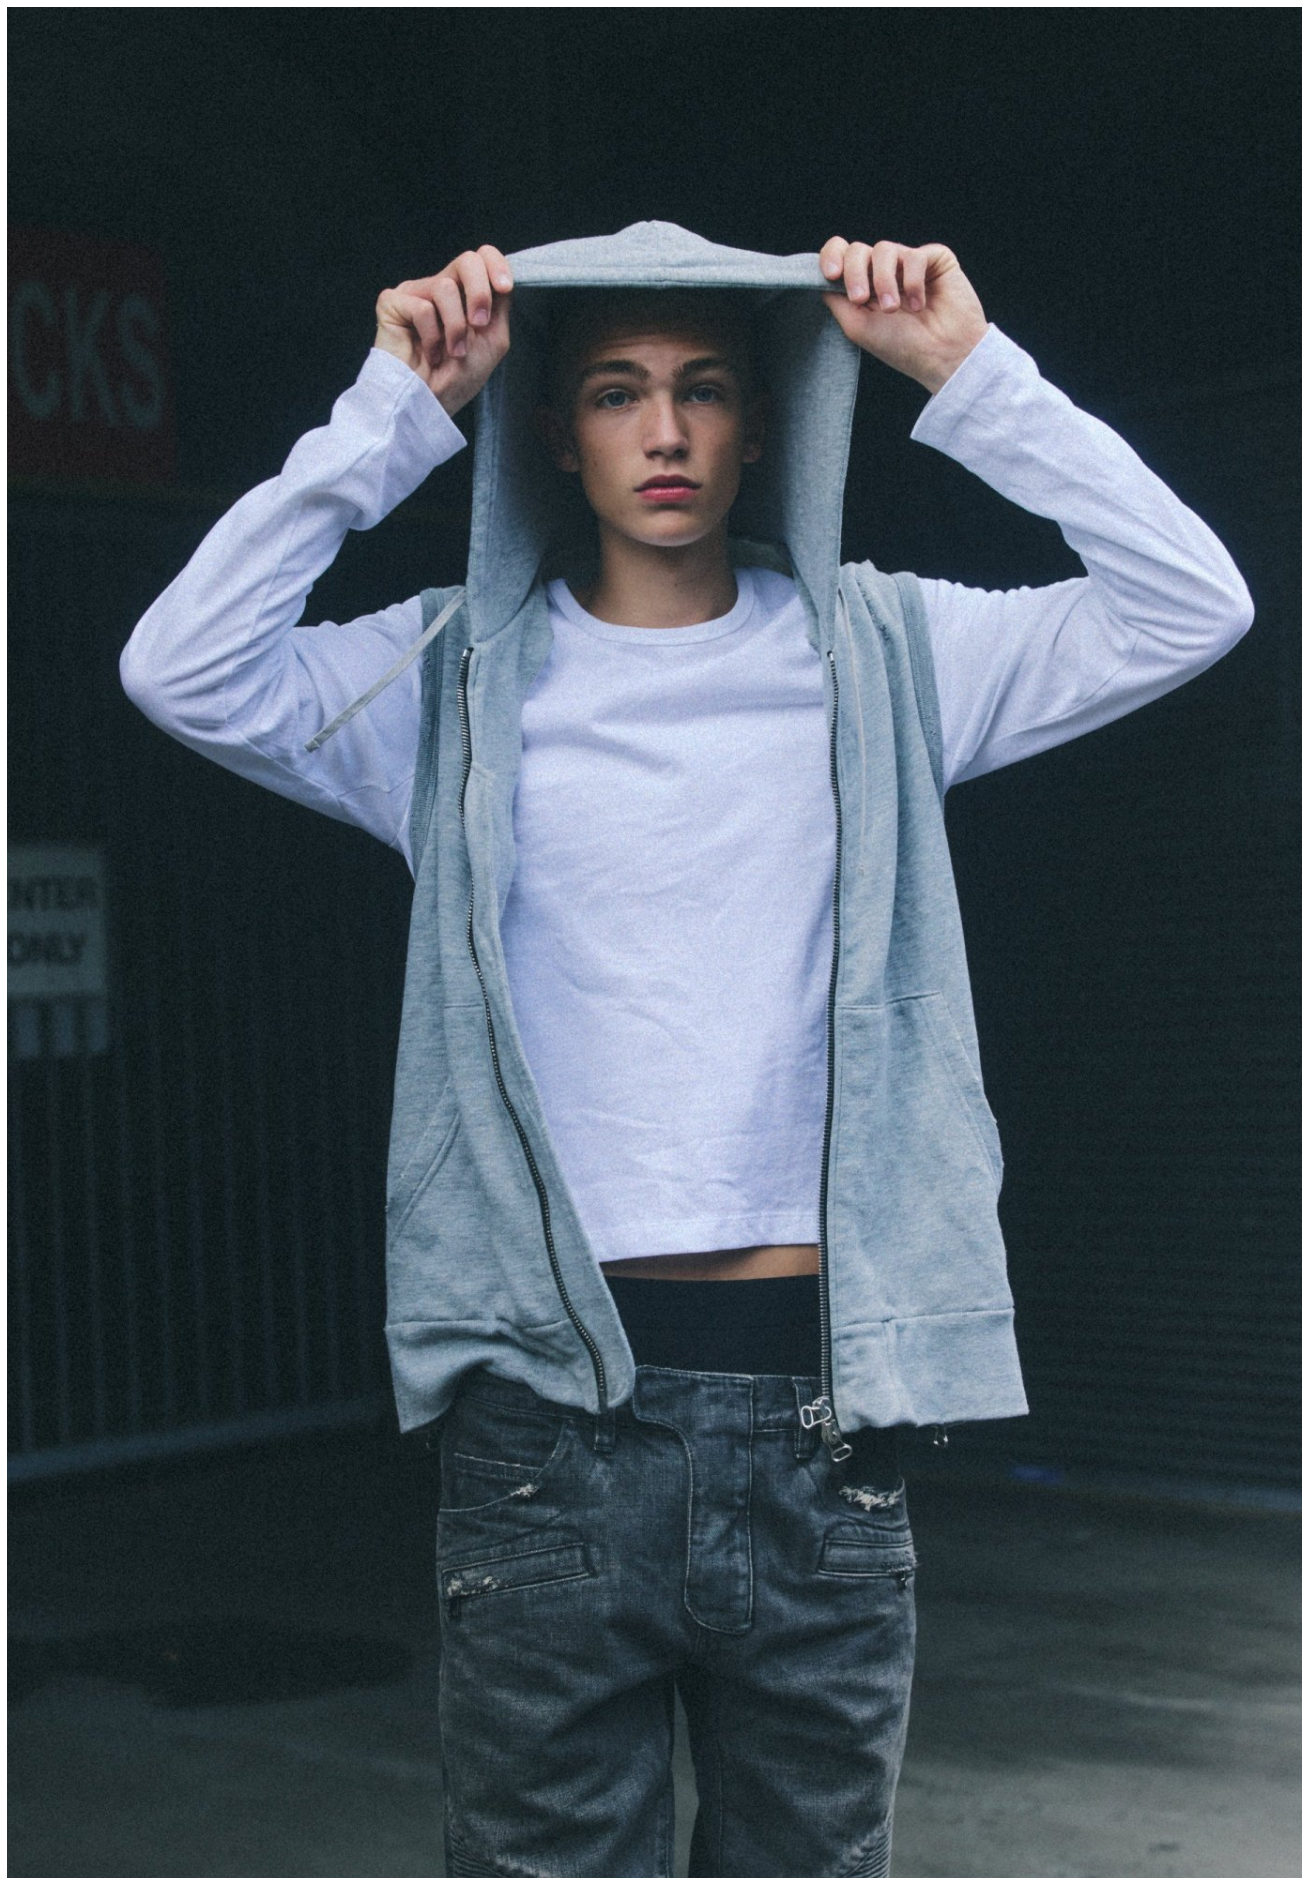

MORITZ HEINRICHSEN

HEIGHT 184 / 6'0.5" | CHEST 92 / 36 | WAIST 71 / 28 | HIPS 89 / 35" | HAIR BLONDE | EYES BLUE | SHOES 44.5 / 10.5

kult
AUSTRALIA