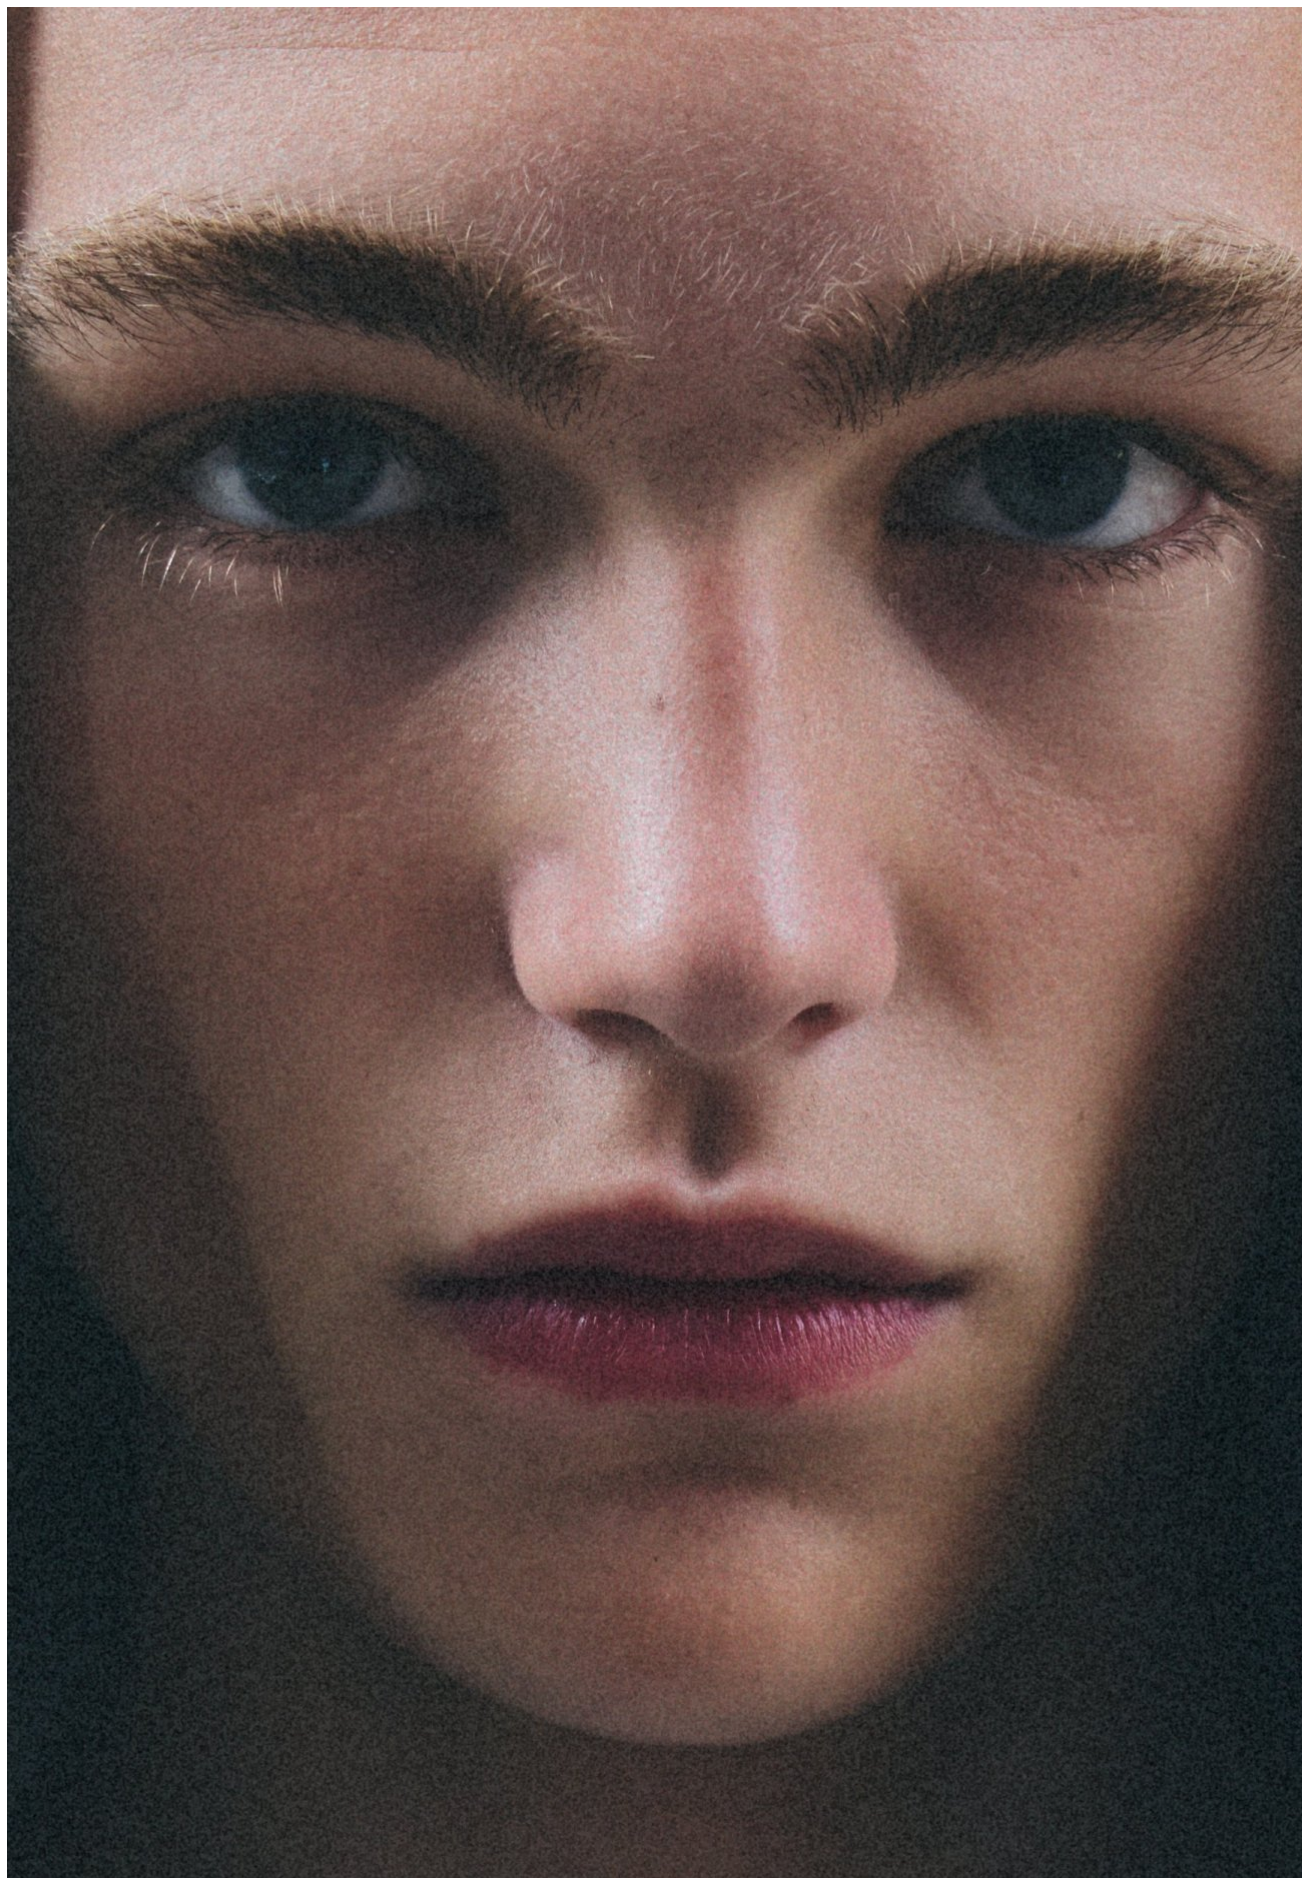

MORITZ HEINRICHSEN

HEIGHT 185 / 6'1" | CHEST 92 / 36 | WAIST 71 / 28 | HIPS 89 / 35" | HAIR BLONDE | EYES BLUE | SHOES 44.5 / 10.5

kult
AUSTRALIA