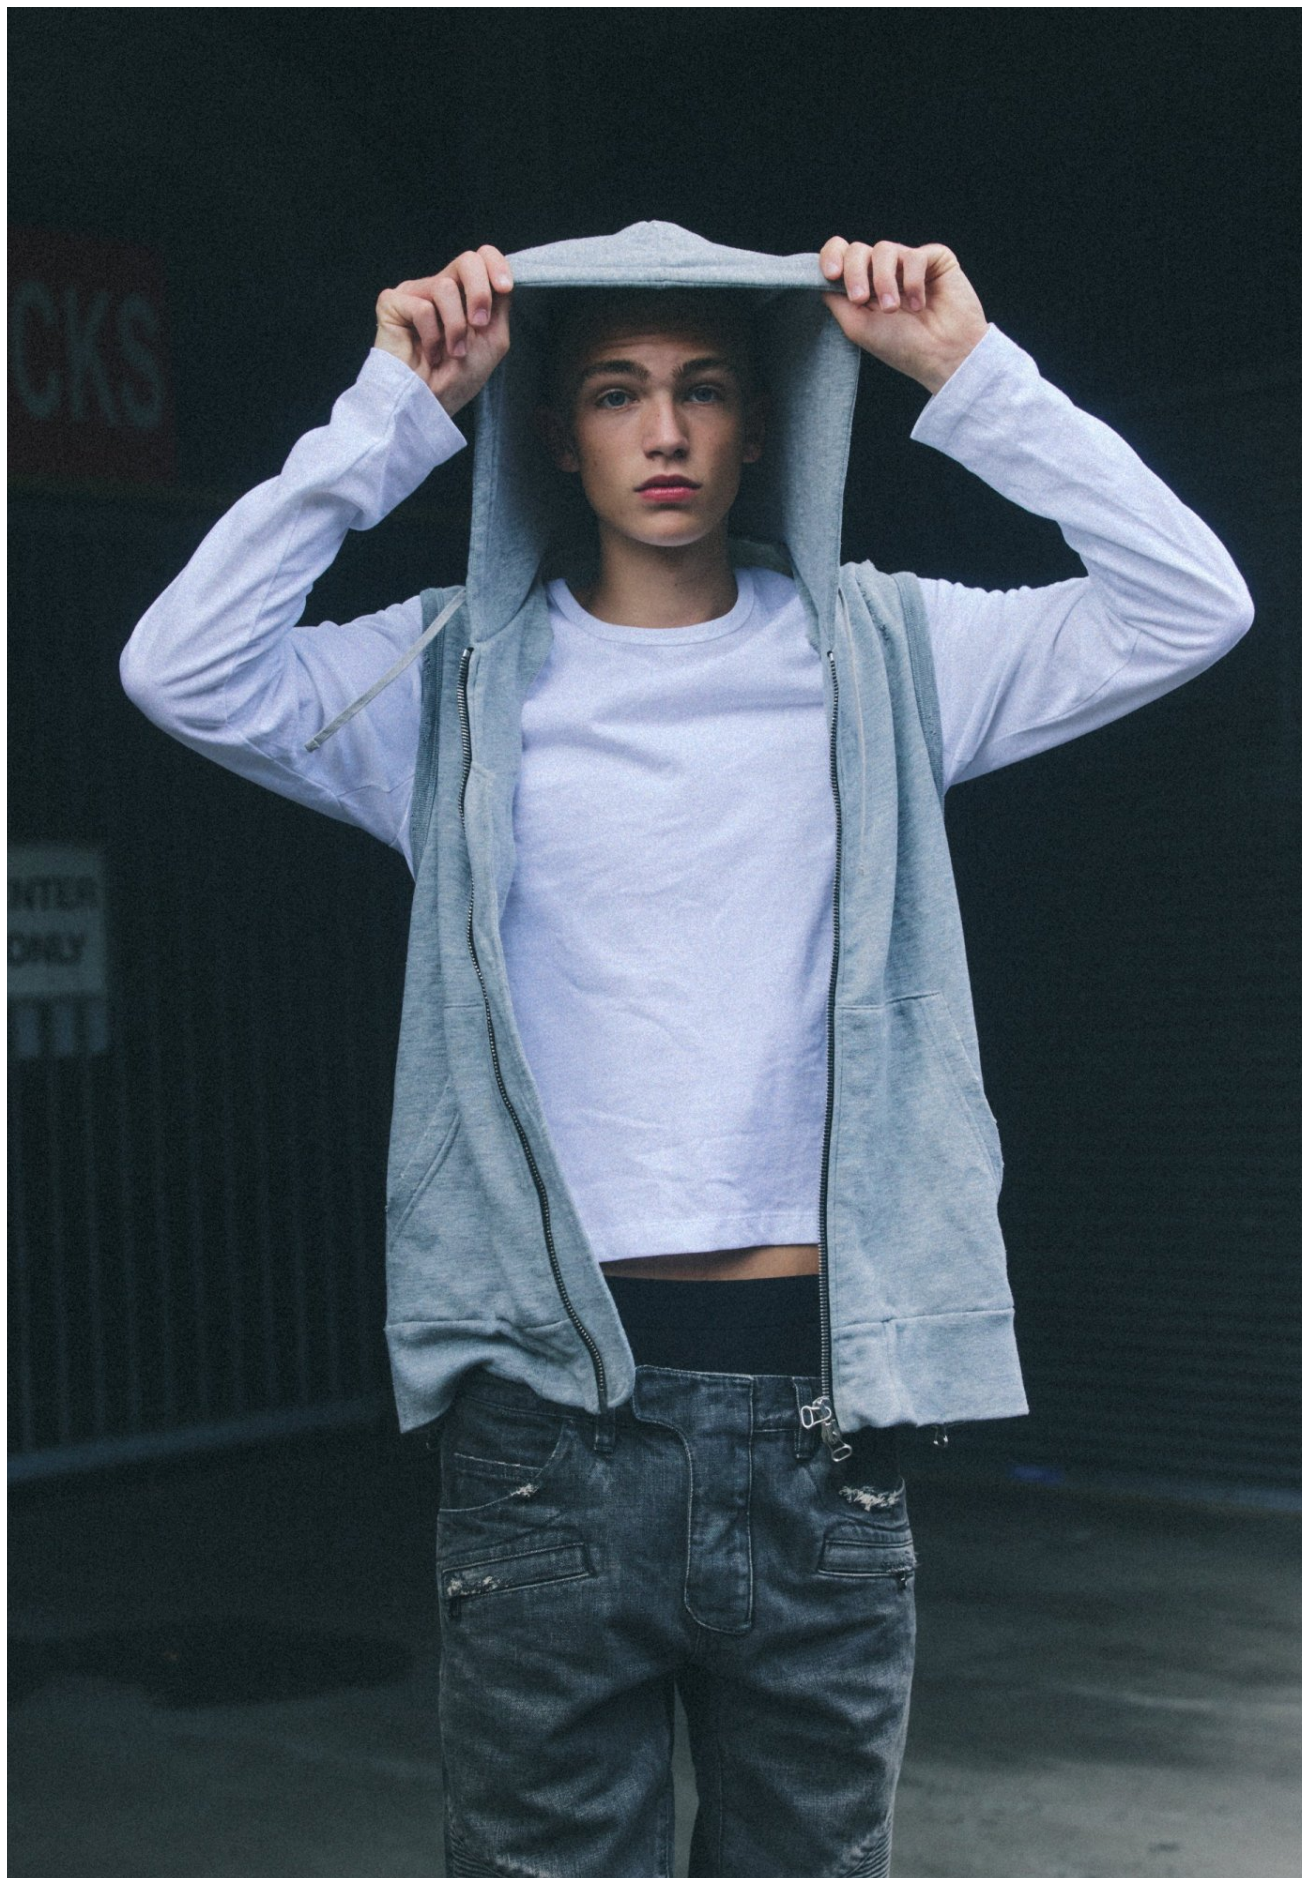

kult
AUSTRALIA

MORITZ HEINRICHSEN

HEIGHT 185 / 6'1" | CHEST 92 / 36 | WAIST 71 / 28 | HIPS 89 / 35" | HAIR BLONDE | EYES BLUE | SHOES 44.5 / 10.5

kult
AUSTRALIA

MORITZ HEINRICHSEN

HEIGHT 185 / 6'1" | CHEST 92 / 36 | WAIST 71 / 28 | HIPS 89 / 35" | HAIR BLONDE | EYES BLUE | SHOES 44.5 / 10.5