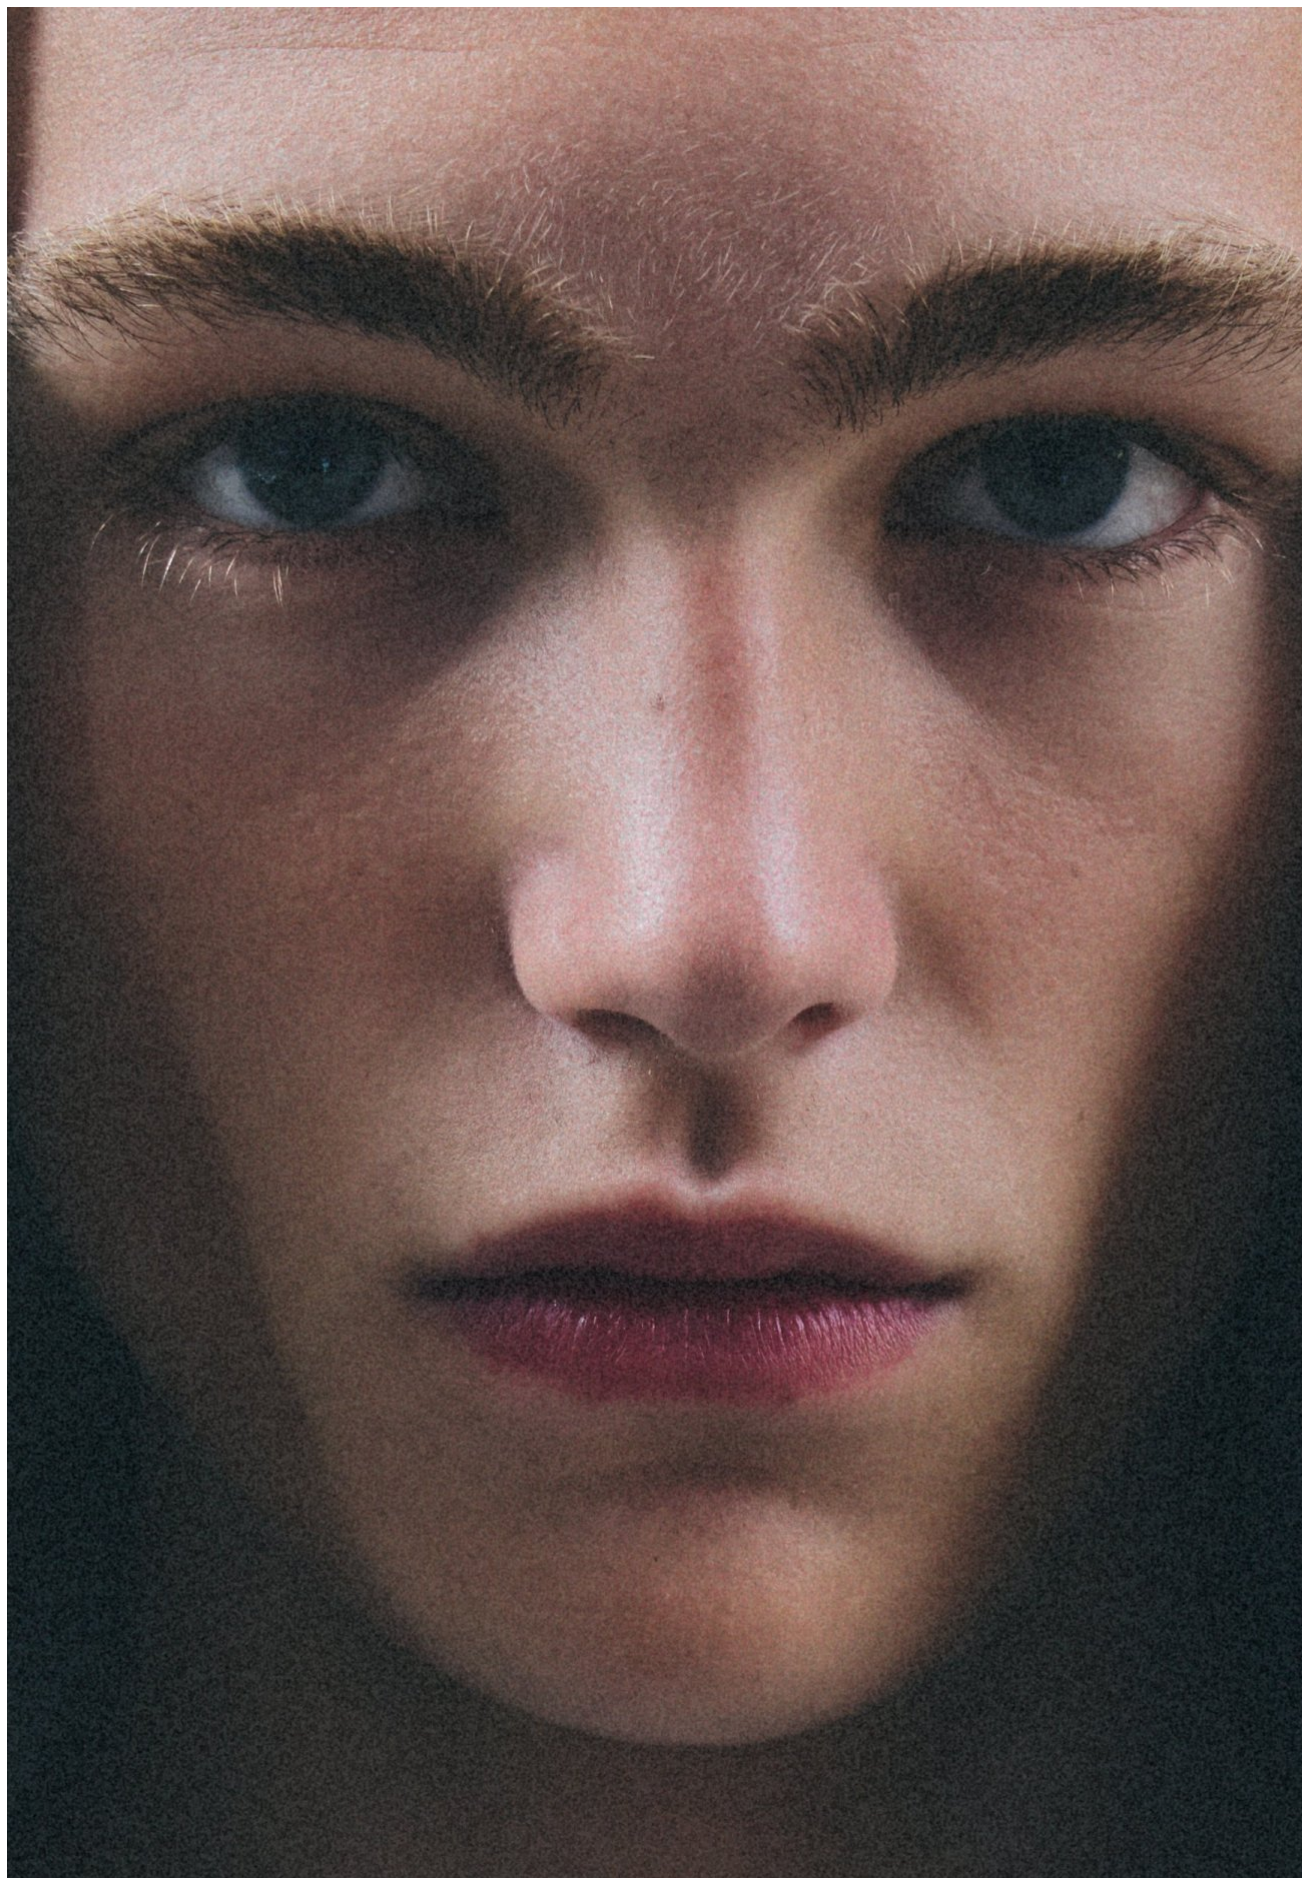

MORITZ HEINRICHSEN

HEIGHT 184 / 6'0.5" | CHEST 92 / 36 | WAIST 71 / 28 | HIPS 89 / 35" | HAIR BLONDE | EYES BLUE | SHOES 44.5 / 10.5

kult
AUSTRALIA