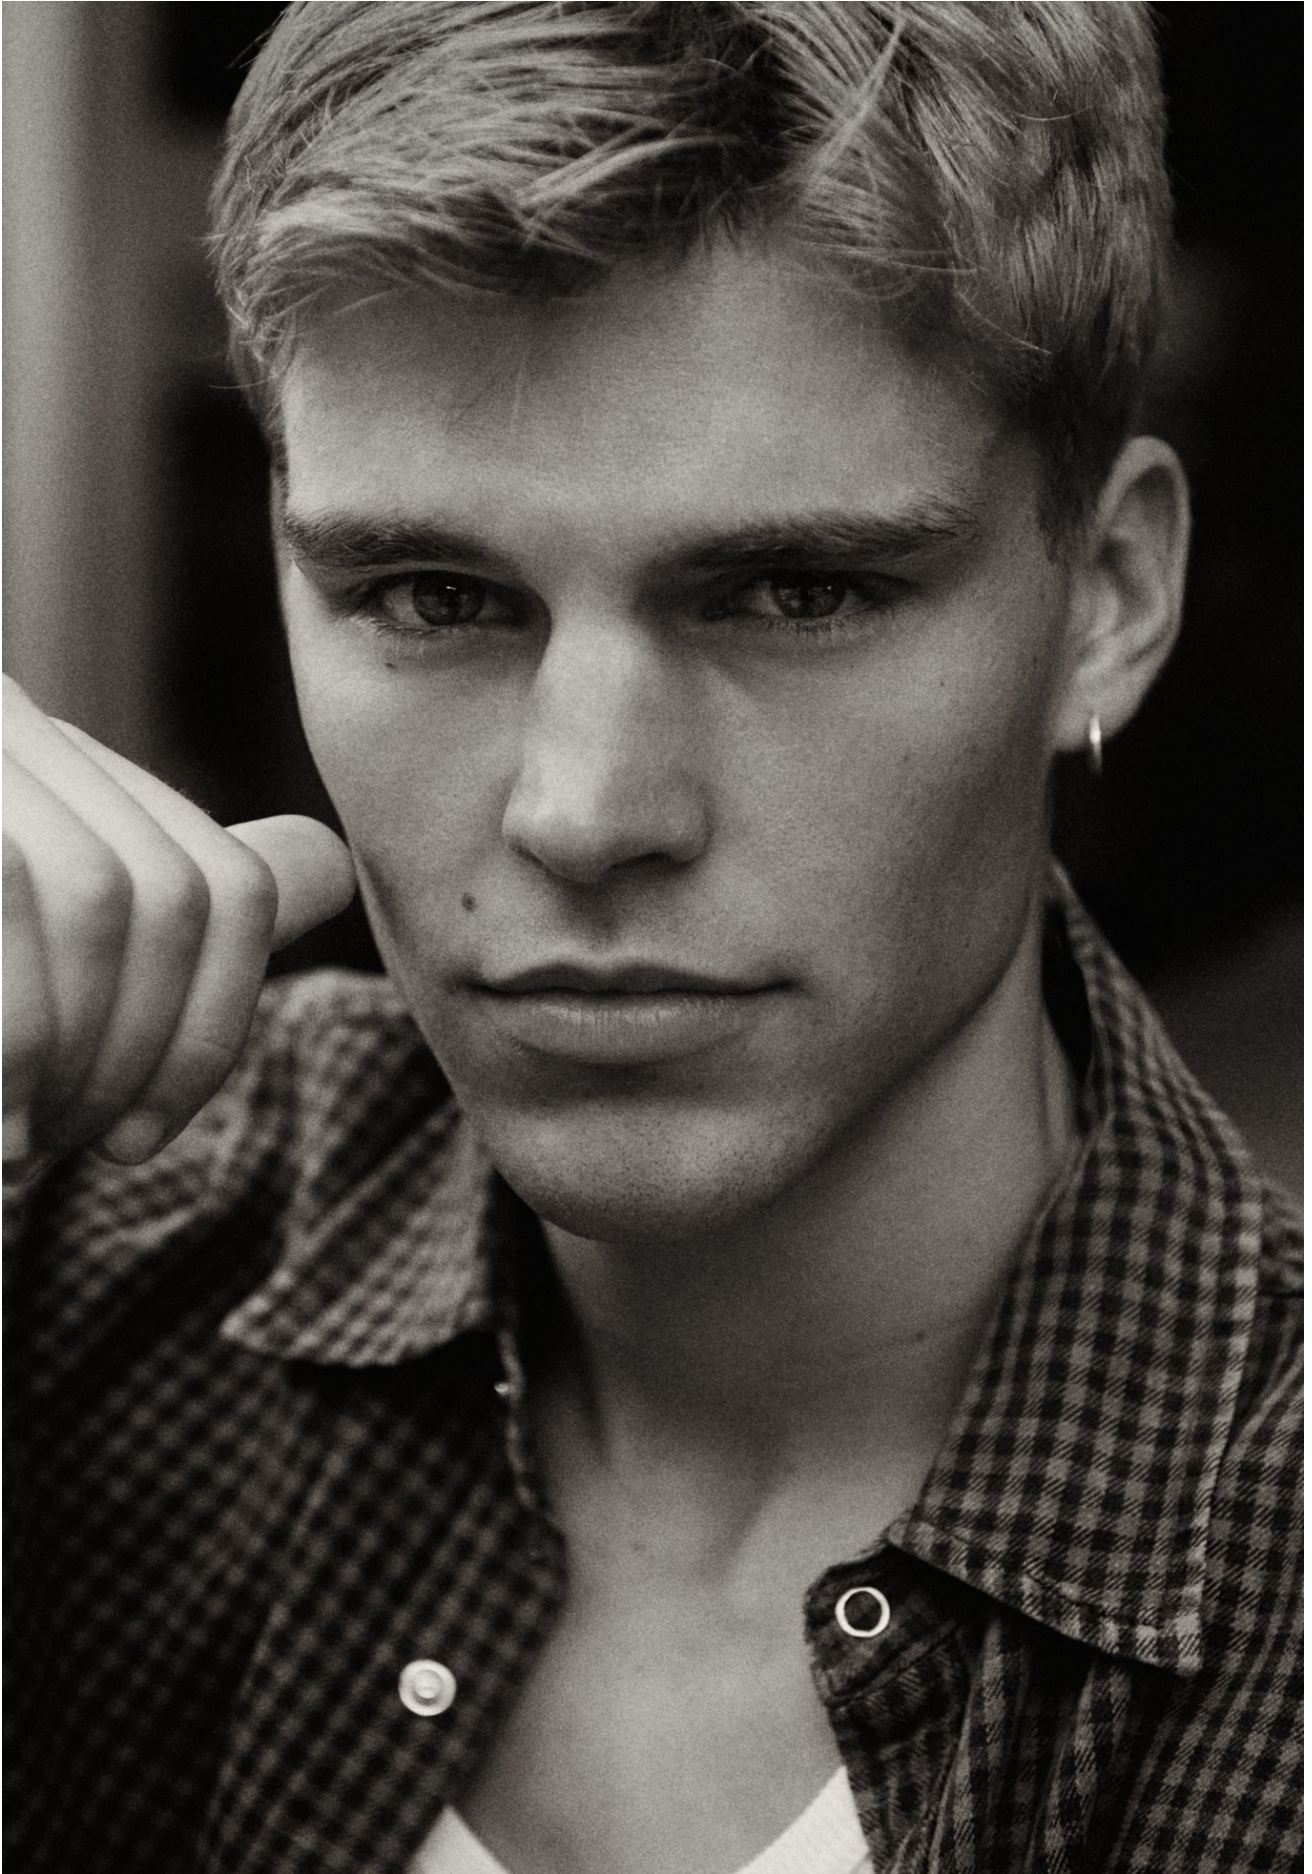

JOSH WATSON

HEIGHT 183 / 6'0" | CHEST 95 / 37.5 | WAIST 80 / 31.5 | HAIR BLONDE | EYES BLUE | SHOES 44 / 10

kult
AUSTRALIA

JOSH WATSON

HEIGHT 183 / 6'0" | CHEST 95 / 37.5 | WAIST 80 / 31.5 | HAIR BLONDE | EYES BLUE | SHOES 44 / 10

kult
AUSTRALIA

JOSH WATSON

HEIGHT 183 / 6'0" | CHEST 95 / 37.5 | WAIST 80 / 31.5 | HAIR BLONDE | EYES BLUE | SHOES 44 / 10

kult
AUSTRALIA

JOSH WATSON

HEIGHT 183 / 6'0" | CHEST 95 / 37.5 | WAIST 80 / 31.5 | HAIR BLONDE | EYES BLUE | SHOES 44 / 10