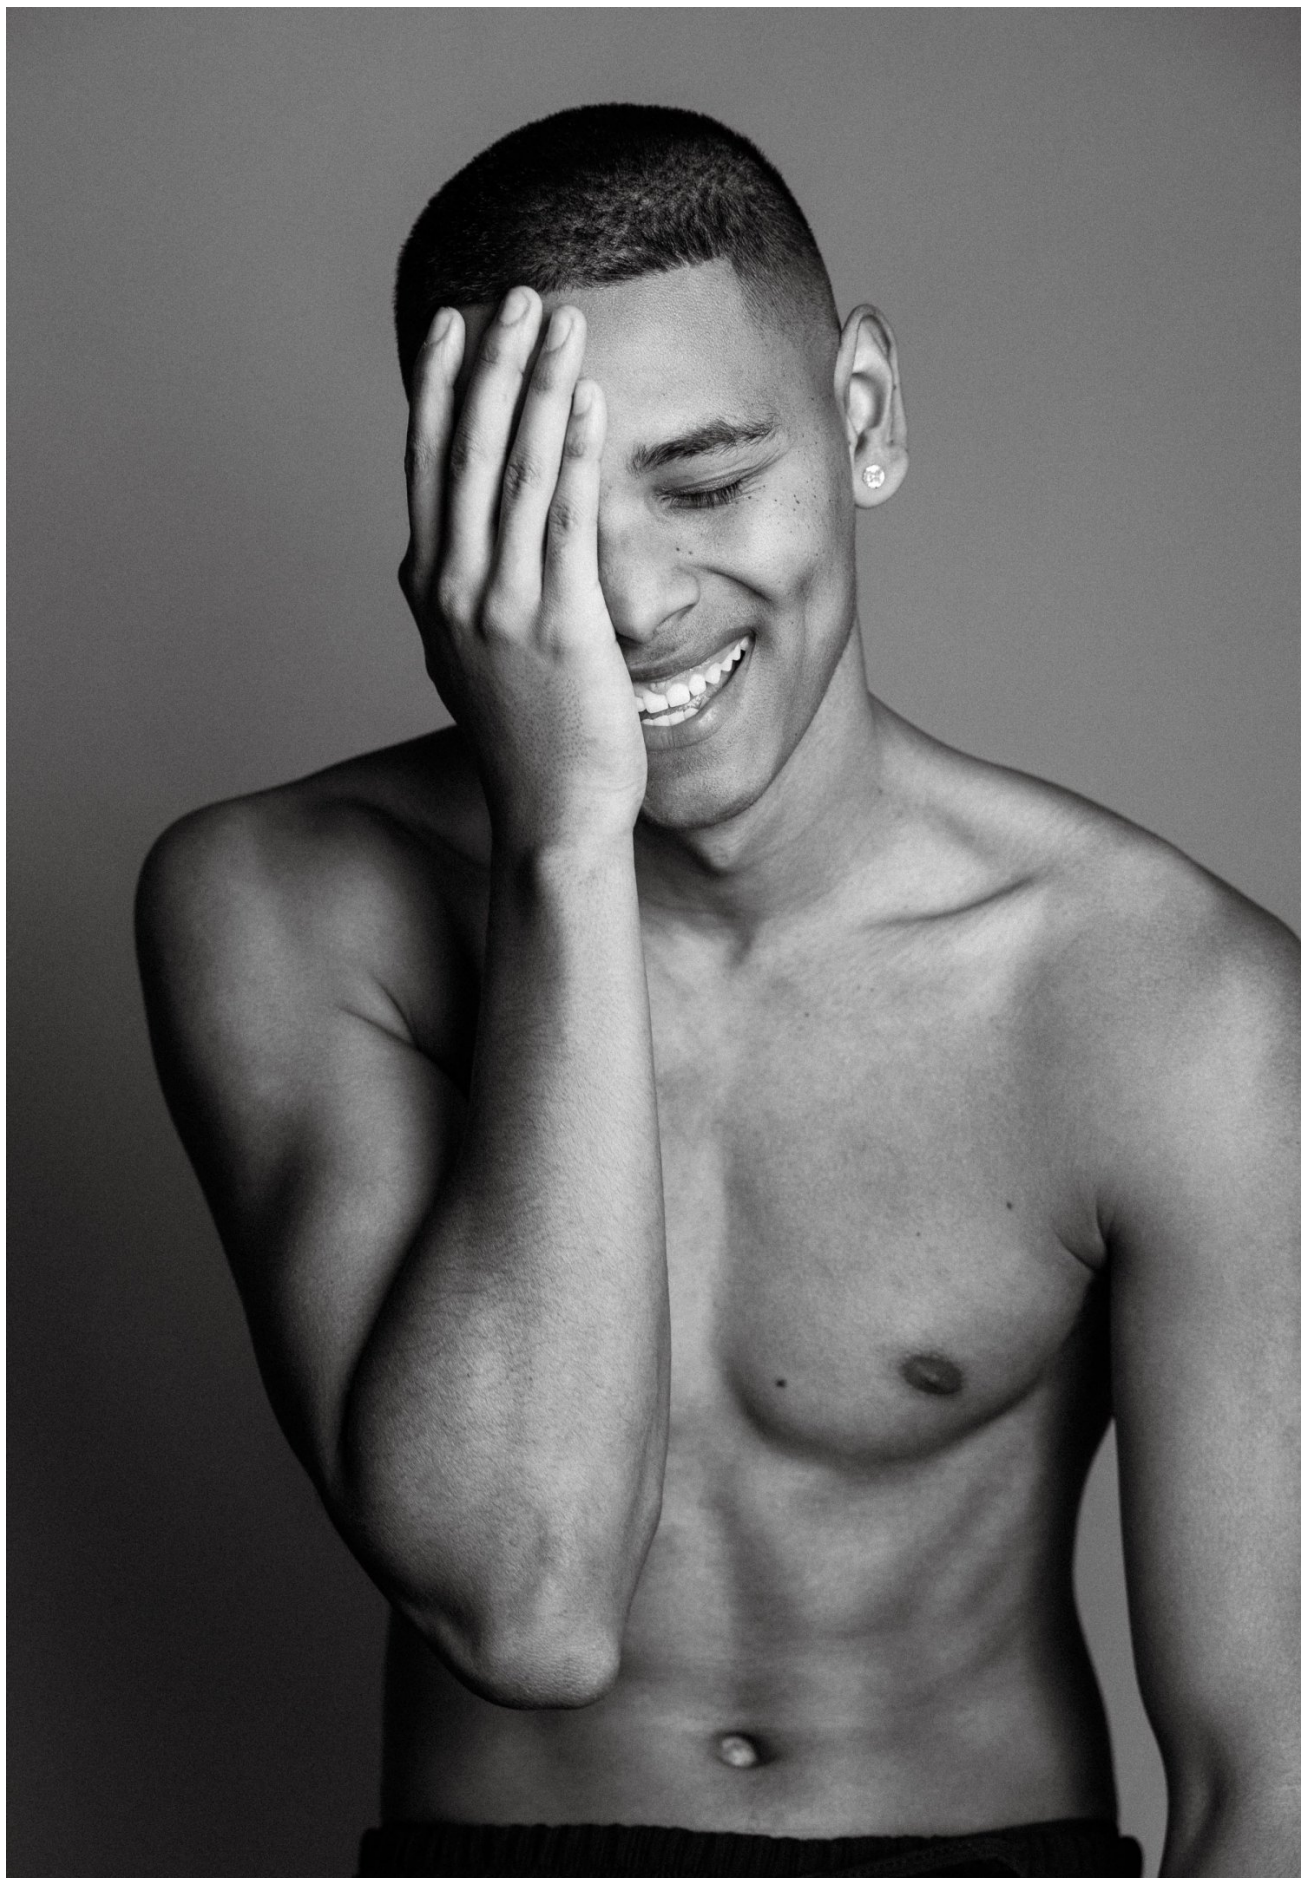

AIDAN NOOR

HEIGHT 189 / 6'2.5" | CHEST 94 / 37 | WAIST 80 / 31.5 | HAIR BLACK | EYES BROWN | SHOES 45 / 11

kult
AUSTRALIA

AIDAN NOOR

HEIGHT 189 / 6'2.5" | CHEST 94 / 37 | WAIST 80 / 31.5 | HAIR BLACK | EYES BROWN | SHOES 45 / 11

kult
AUSTRALIA

AIDAN NOOR

HEIGHT 189 / 6'2.5" | CHEST 94 / 37 | WAIST 80 / 31.5 | HAIR BLACK | EYES BROWN | SHOES 45 / 11

kult
AUSTRALIA

AIDAN NOOR

HEIGHT 189 / 6'2.5" | CHEST 94 / 37 | WAIST 80 / 31.5 | HAIR BLACK | EYES BROWN | SHOES 45 / 11