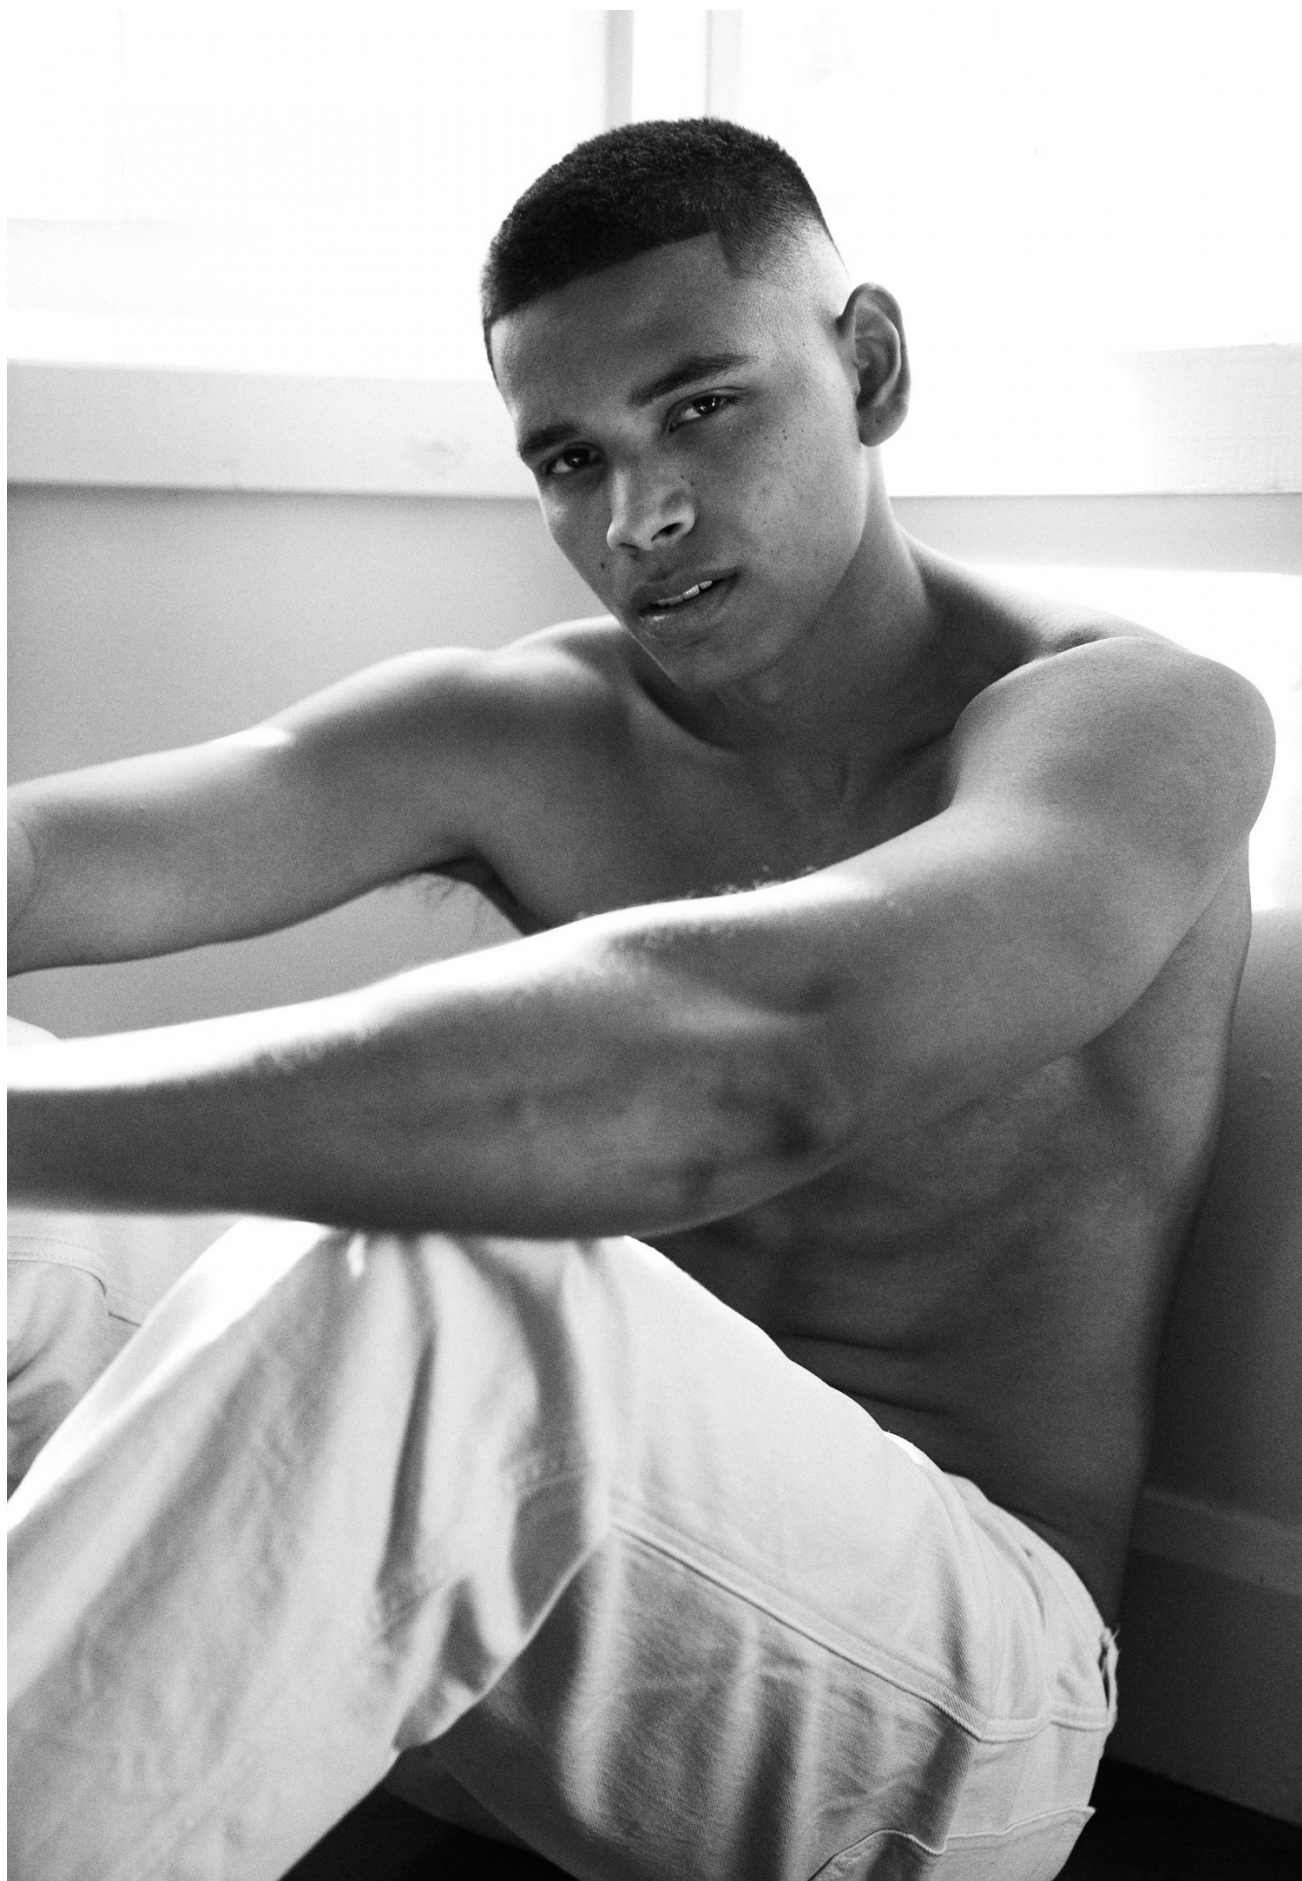

AIDAN NOOR

HEIGHT 189 / 6'2.5" | CHEST 94 / 37 | WAIST 80 / 31.5 | HAIR BLACK | EYES BROWN | SHOES 45 / 11

kult
AUSTRALIA

AIDAN NOOR

HEIGHT 189 / 6'2.5" | CHEST 94 / 37 | WAIST 80 / 31.5 | HAIR BLACK | EYES BROWN | SHOES 45 / 11

kult
AUSTRALIA

AIDAN NOOR

HEIGHT 189 / 6'2.5" | CHEST 94 / 37 | WAIST 80 / 31.5 | HAIR BLACK | EYES BROWN | SHOES 45 / 11

kult
AUSTRALIA

AIDAN NOOR

HEIGHT 189 / 6'2.5" | CHEST 94 / 37 | WAIST 80 / 31.5 | HAIR BLACK | EYES BROWN | SHOES 45 / 11