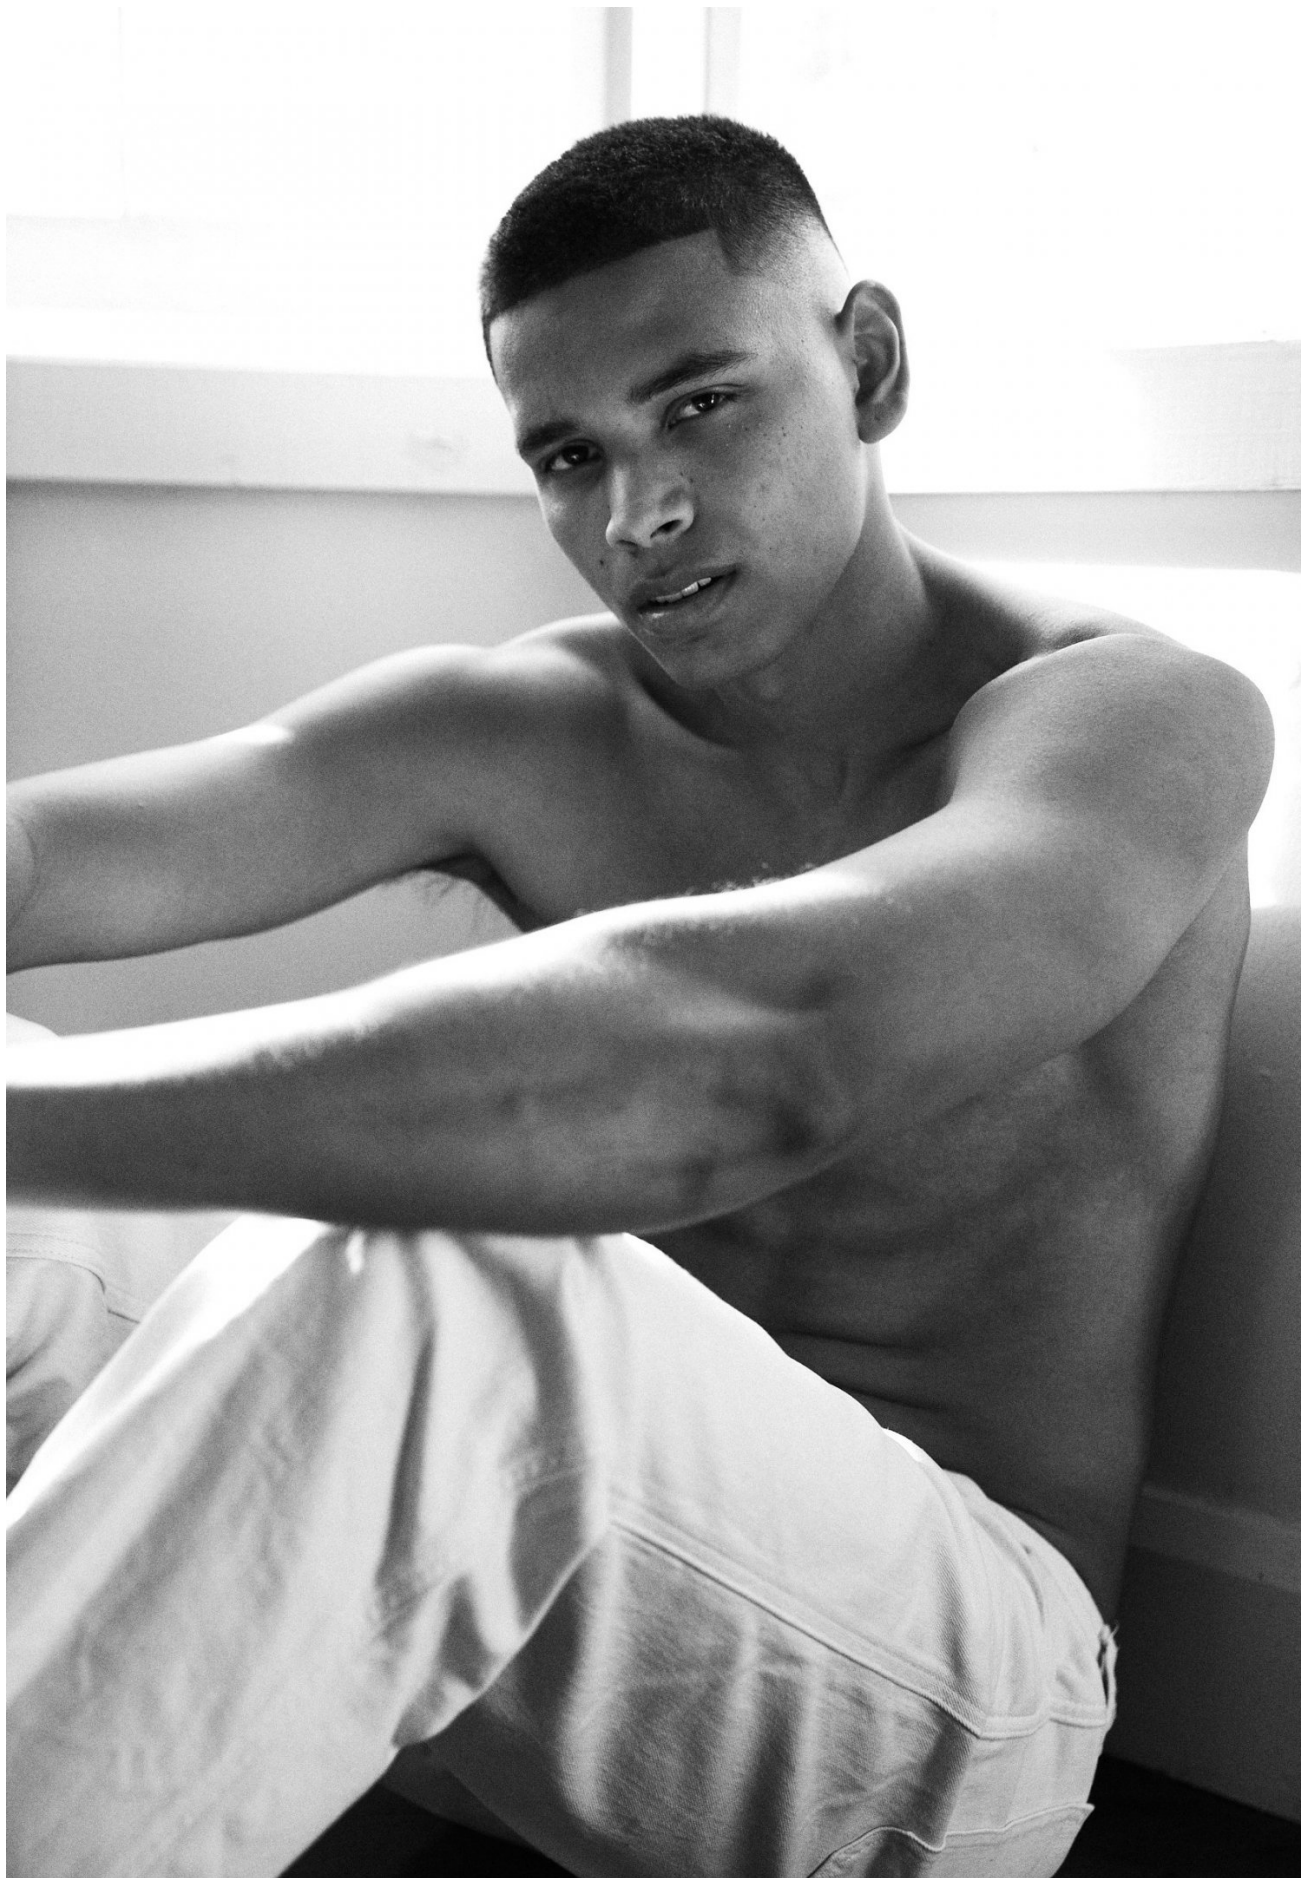

AIDAN NOOR

HEIGHT 189 / 6'2.5" | CHEST 94 / 37 | WAIST 80 / 31.5 | HAIR BLACK | EYES BROWN | SHOES 45 / 11

kult
AUSTRALIA