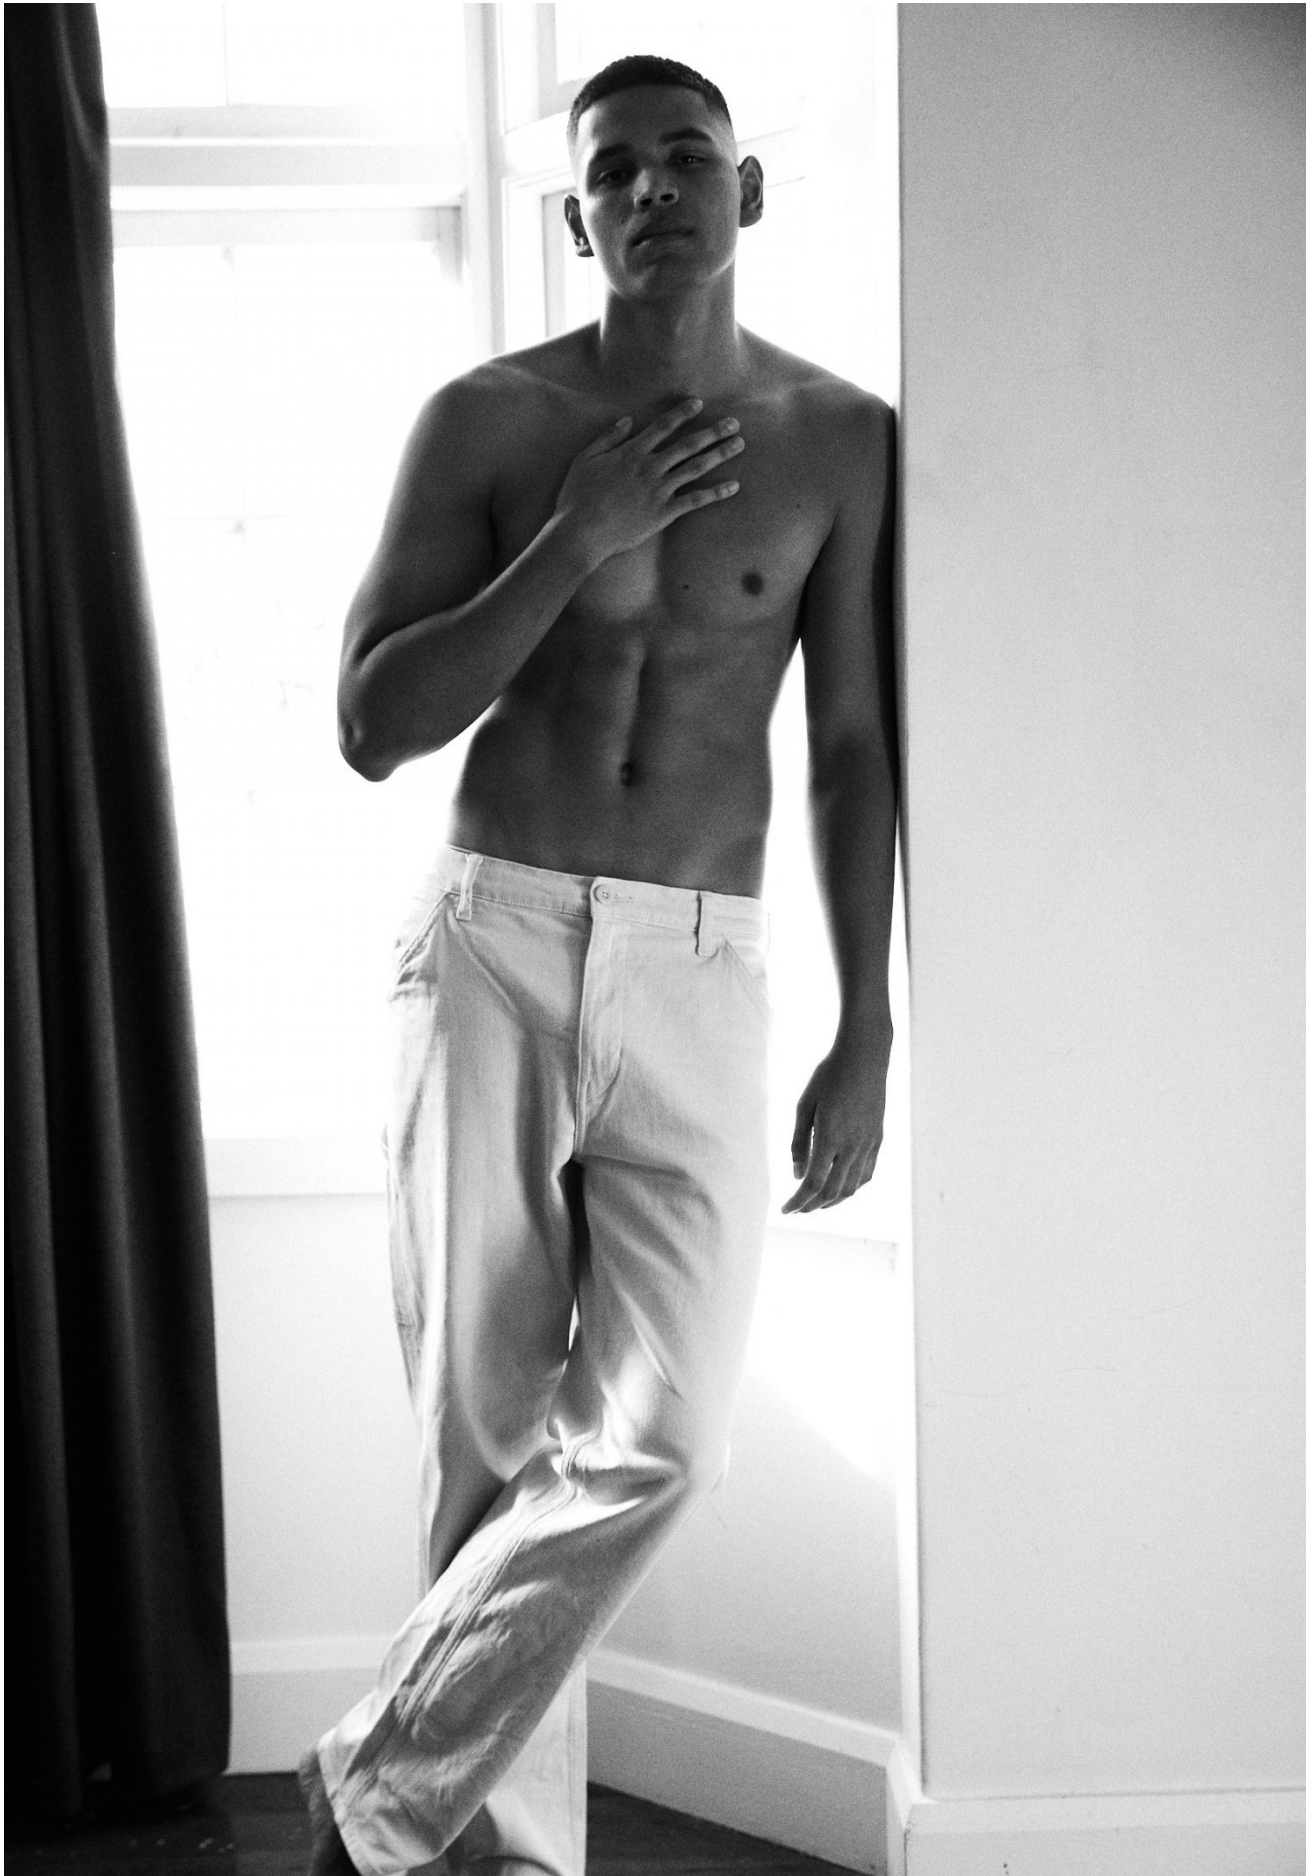

AIDAN NOOR

HEIGHT 189 / 6'2.5" | CHEST 94 / 37 | WAIST 80 / 31.5 | HAIR BLACK | EYES BROWN | SHOES 45 / 11

kult
AUSTRALIA

AIDAN NOOR

HEIGHT 189 / 6'2.5" | CHEST 94 / 37 | WAIST 80 / 31.5 | HAIR BLACK | EYES BROWN | SHOES 45 / 11

kult
AUSTRALIA

AIDAN NOOR

HEIGHT 189 / 6'2.5" | CHEST 94 / 37 | WAIST 80 / 31.5 | HAIR BLACK | EYES BROWN | SHOES 45 / 11

kult
AUSTRALIA

AIDAN NOOR

HEIGHT 189 / 6'2.5" | CHEST 94 / 37 | WAIST 80 / 31.5 | HAIR BLACK | EYES BROWN | SHOES 45 / 11