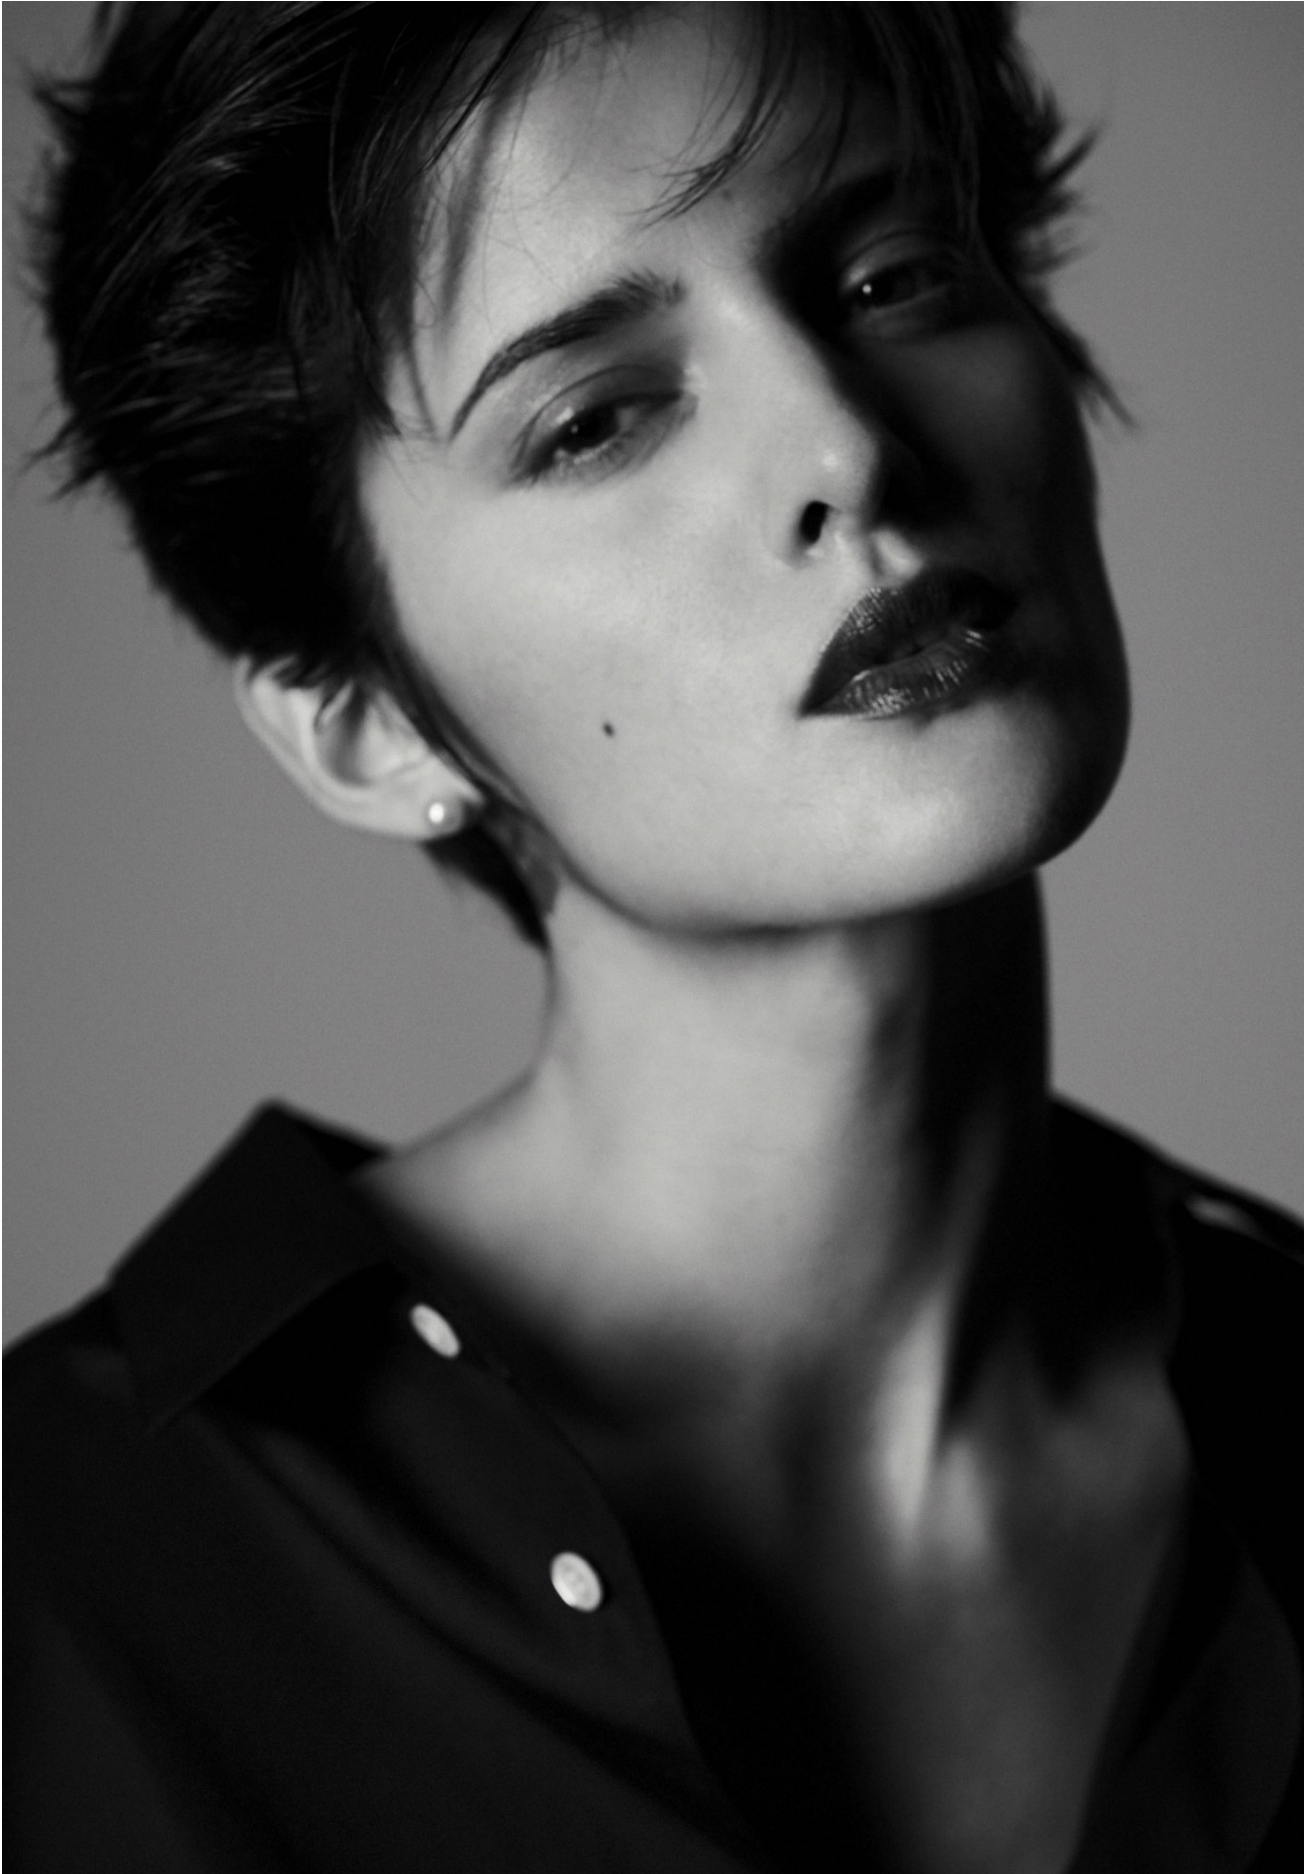

MELANY RIVERO

HEIGHT 178 / 5'10" | BUST 81 / 32 / A | WAIST 60 / 23.5 | HIPS 89 / 35" | HAIR BROWN | EYES BROWN
DRESS 6 | SHOES 8 AU / 39 EU

kult
AUSTRALIA