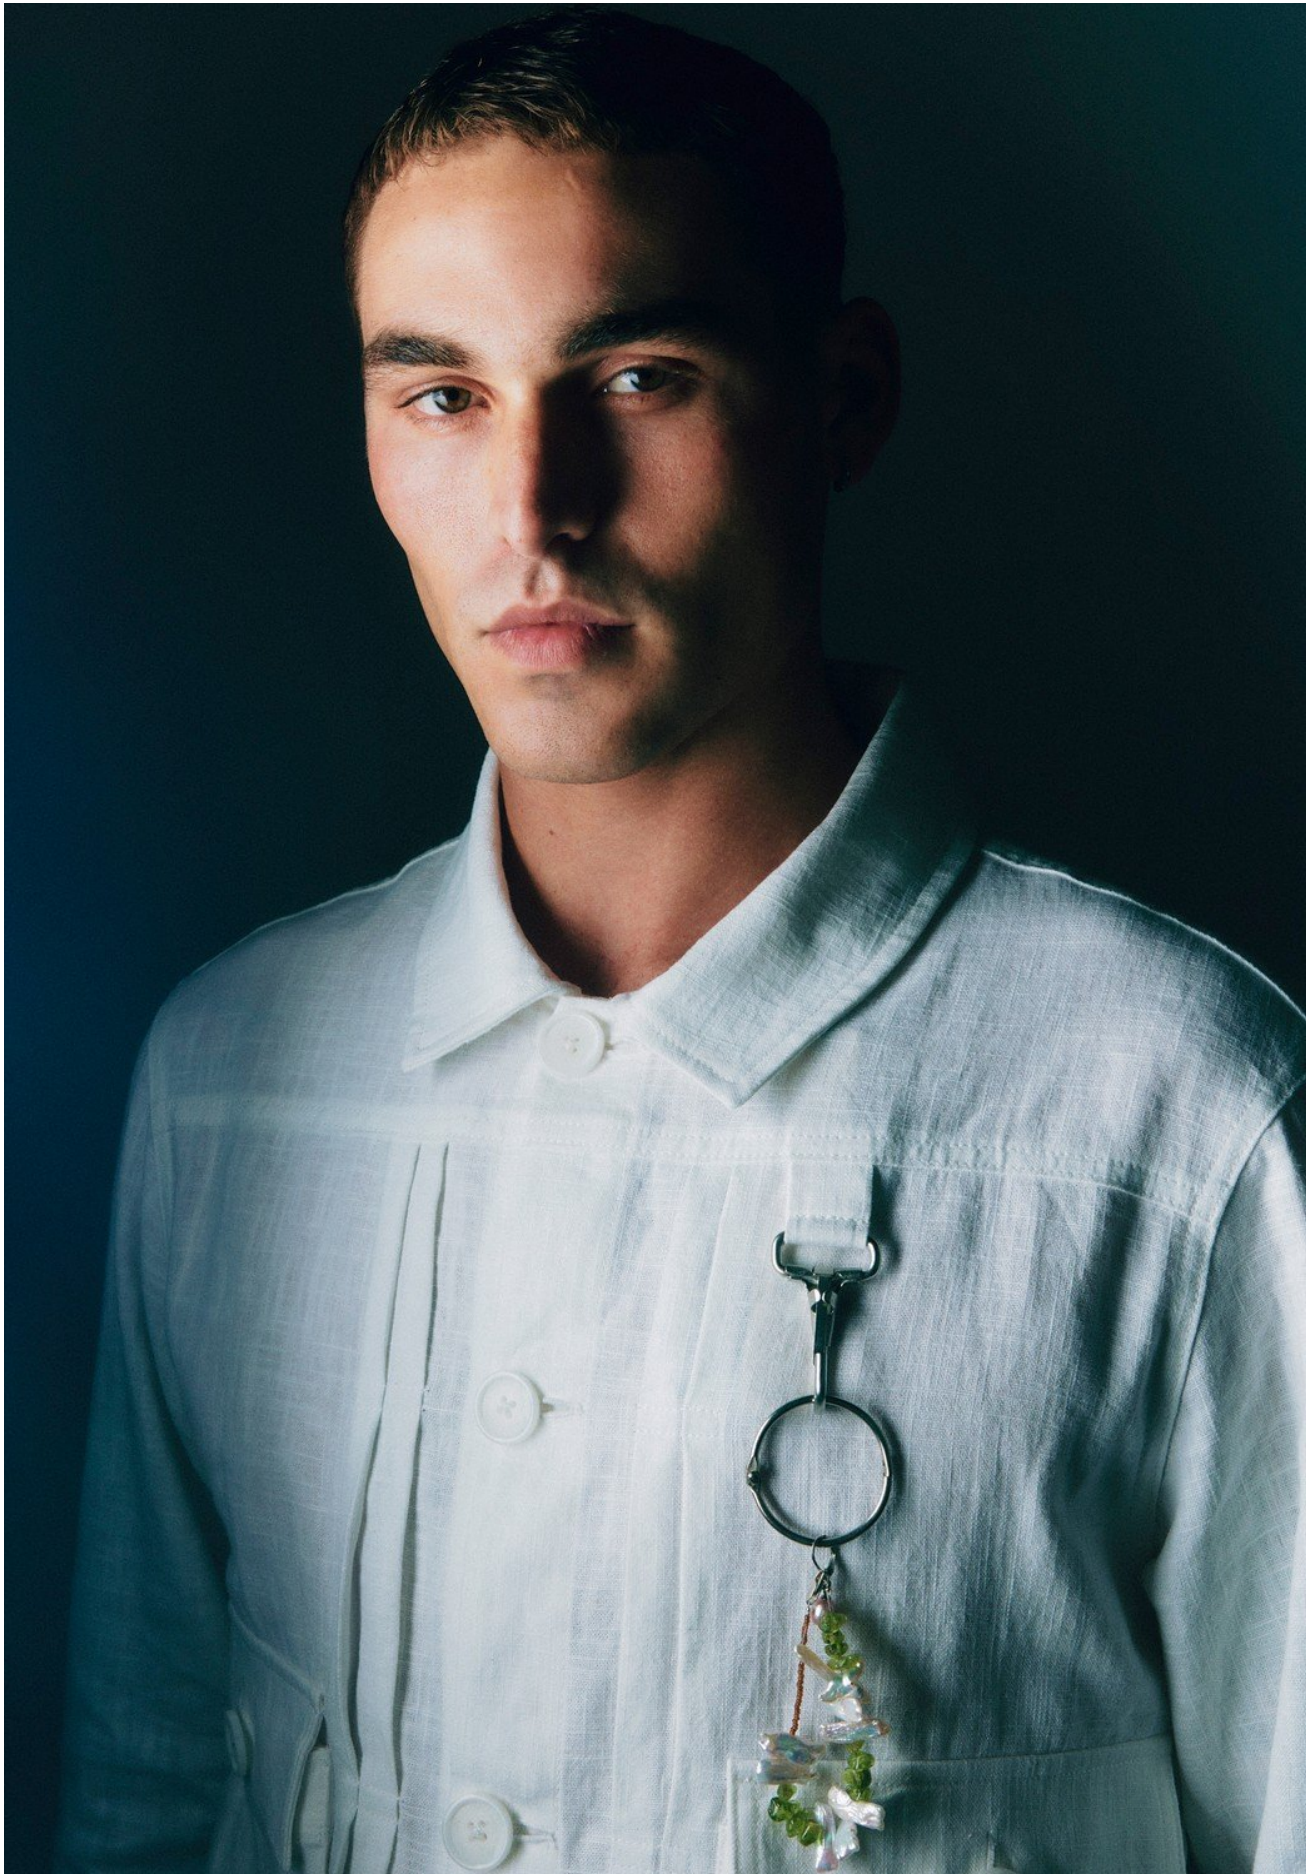

kult
AUSTRALIA

BRAYDEN TEMPLETON

HEIGHT 185 / 6'1" | CHEST 96 / 38 | WAIST 81 / 32 | HAIR BROWN | EYES BROWN | SHOES 44 / 10

kult
AUSTRALIA

BRAYDEN TEMPLETON

HEIGHT 185 / 6'1" | CHEST 96 / 38 | WAIST 81 / 32 | HAIR BROWN | EYES BROWN | SHOES 44 / 10