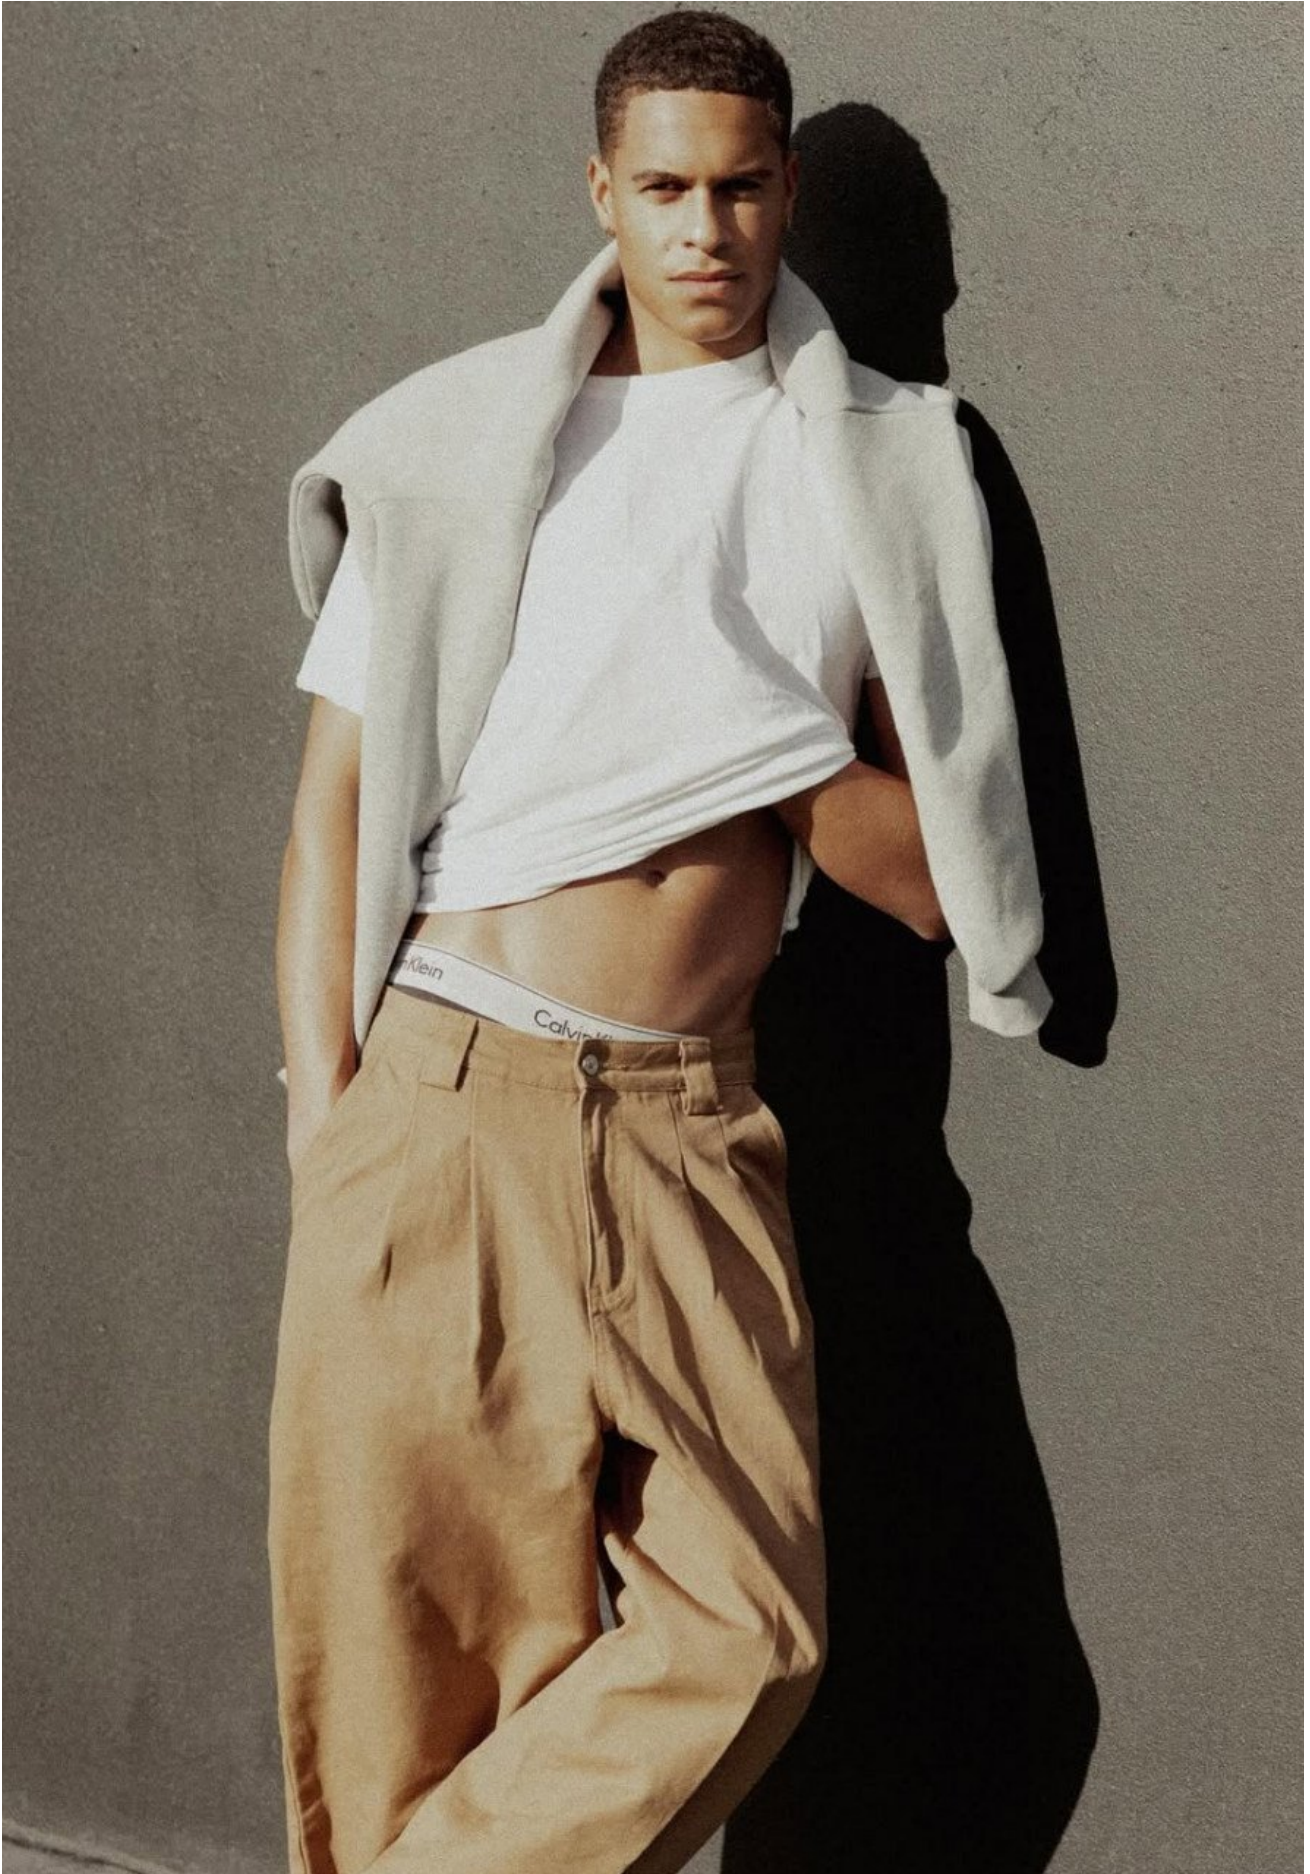

MAALIK MOSTON

HEIGHT 186 / 6'1.5" | CHEST 102 / 40 | WAIST 81 / 32 | HAIR BROWN | EYES BLUE-GREEN | SHOES 46 / 12.5-13

kult
AUSTRALIA