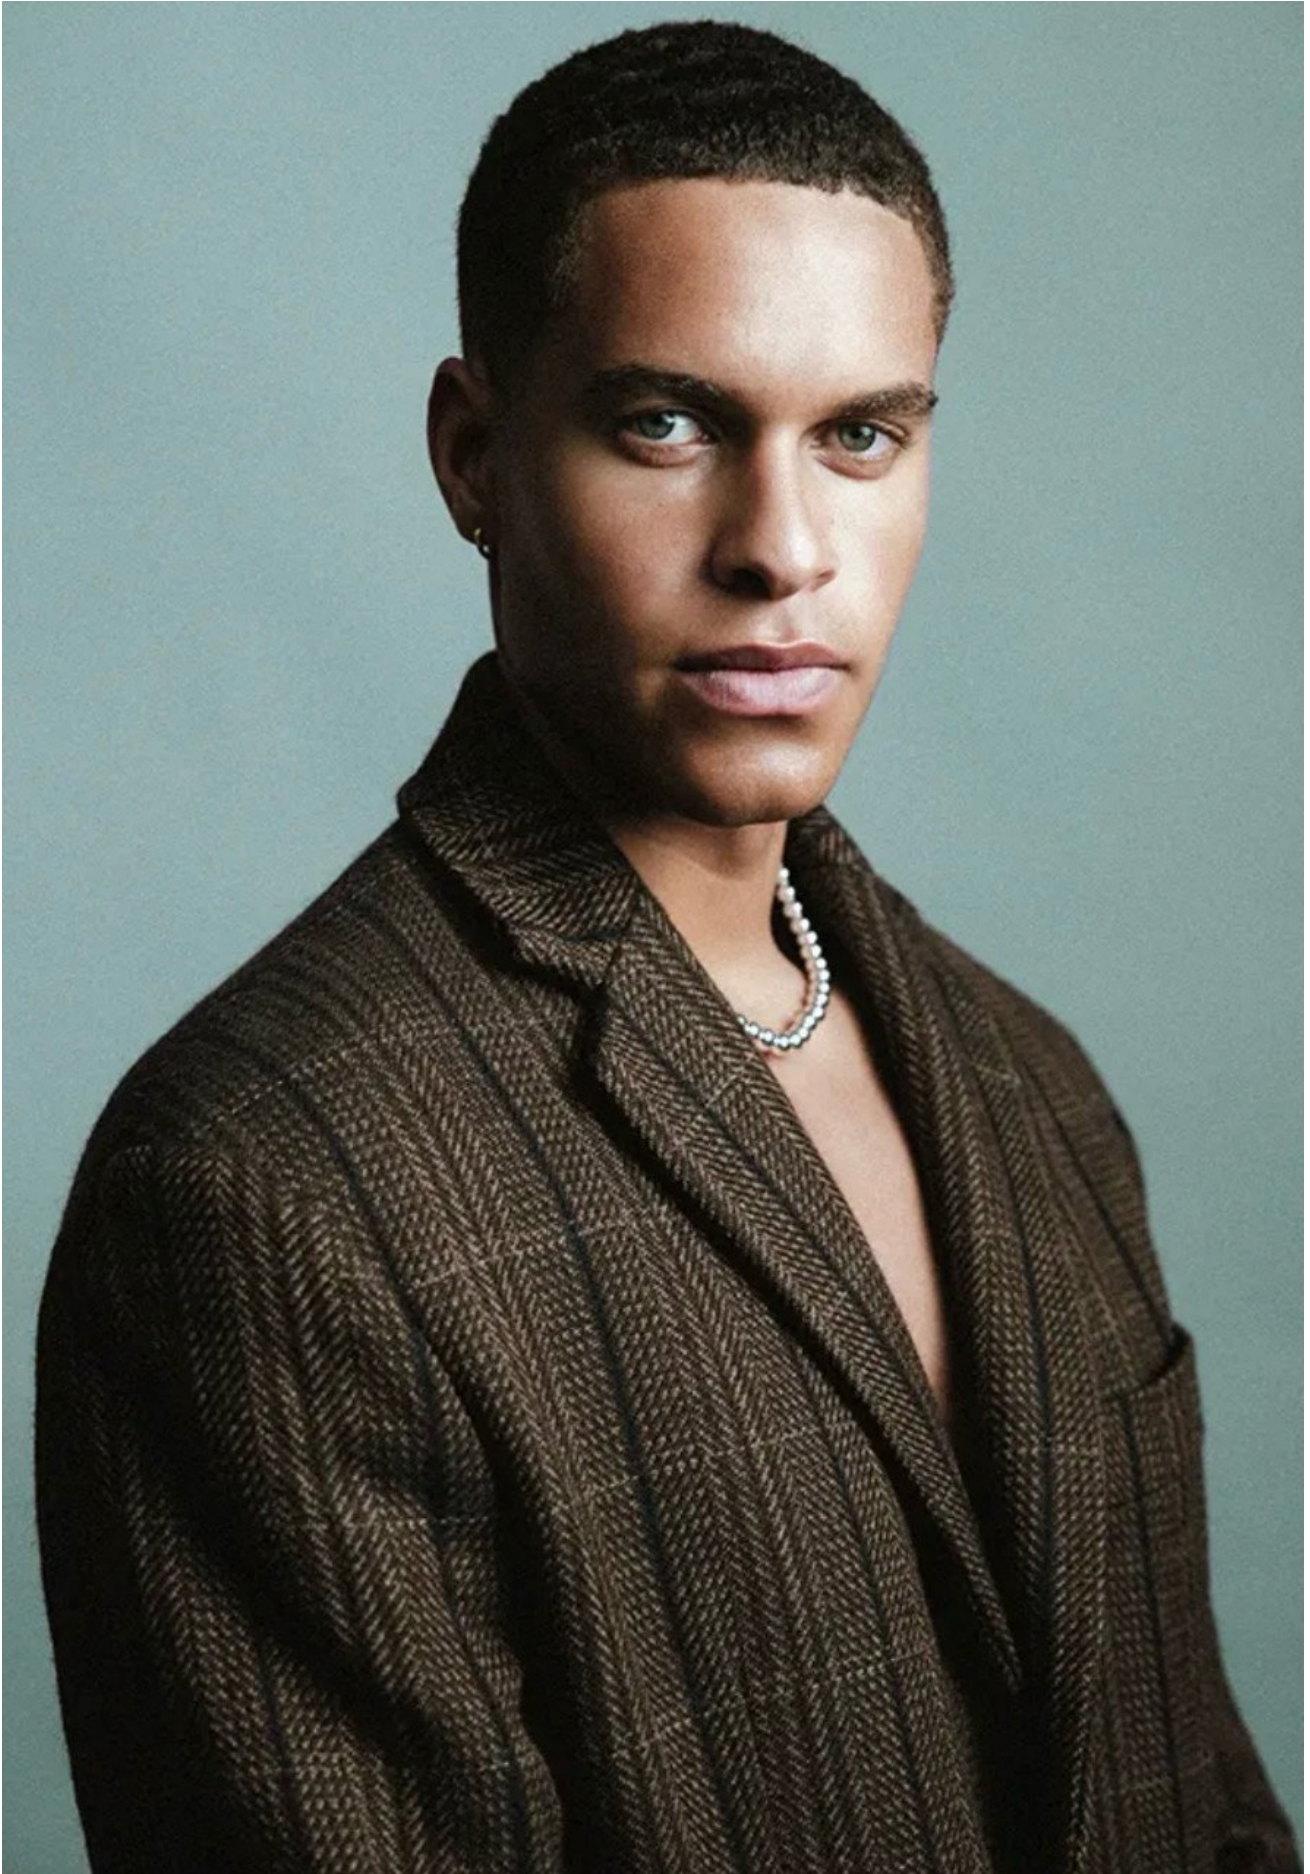

MAALIK MOSTON

HEIGHT 186 / 6'1.5" | CHEST 102 / 40 | WAIST 81 / 32 | HAIR BROWN | EYES BLUE-GREEN | SHOES 46 / 12.5-13

kult
AUSTRALIA

MAALIK MOSTON

HEIGHT 186 / 6'1.5" | CHEST 102 / 40 | WAIST 81 / 32 | HAIR BROWN | EYES BLUE-GREEN | SHOES 46 / 12.5-13

kult
AUSTRALIA

MAALIK MOSTON

HEIGHT 186 / 6'1.5" | CHEST 102 / 40 | WAIST 81 / 32 | HAIR BROWN | EYES BLUE-GREEN | SHOES 46 / 12.5-13

kult
AUSTRALIA

MAALIK MOSTON

HEIGHT 186 / 6'1.5" | CHEST 102 / 40 | WAIST 81 / 32 | HAIR BROWN | EYES BLUE-GREEN | SHOES 46 / 12.5-13