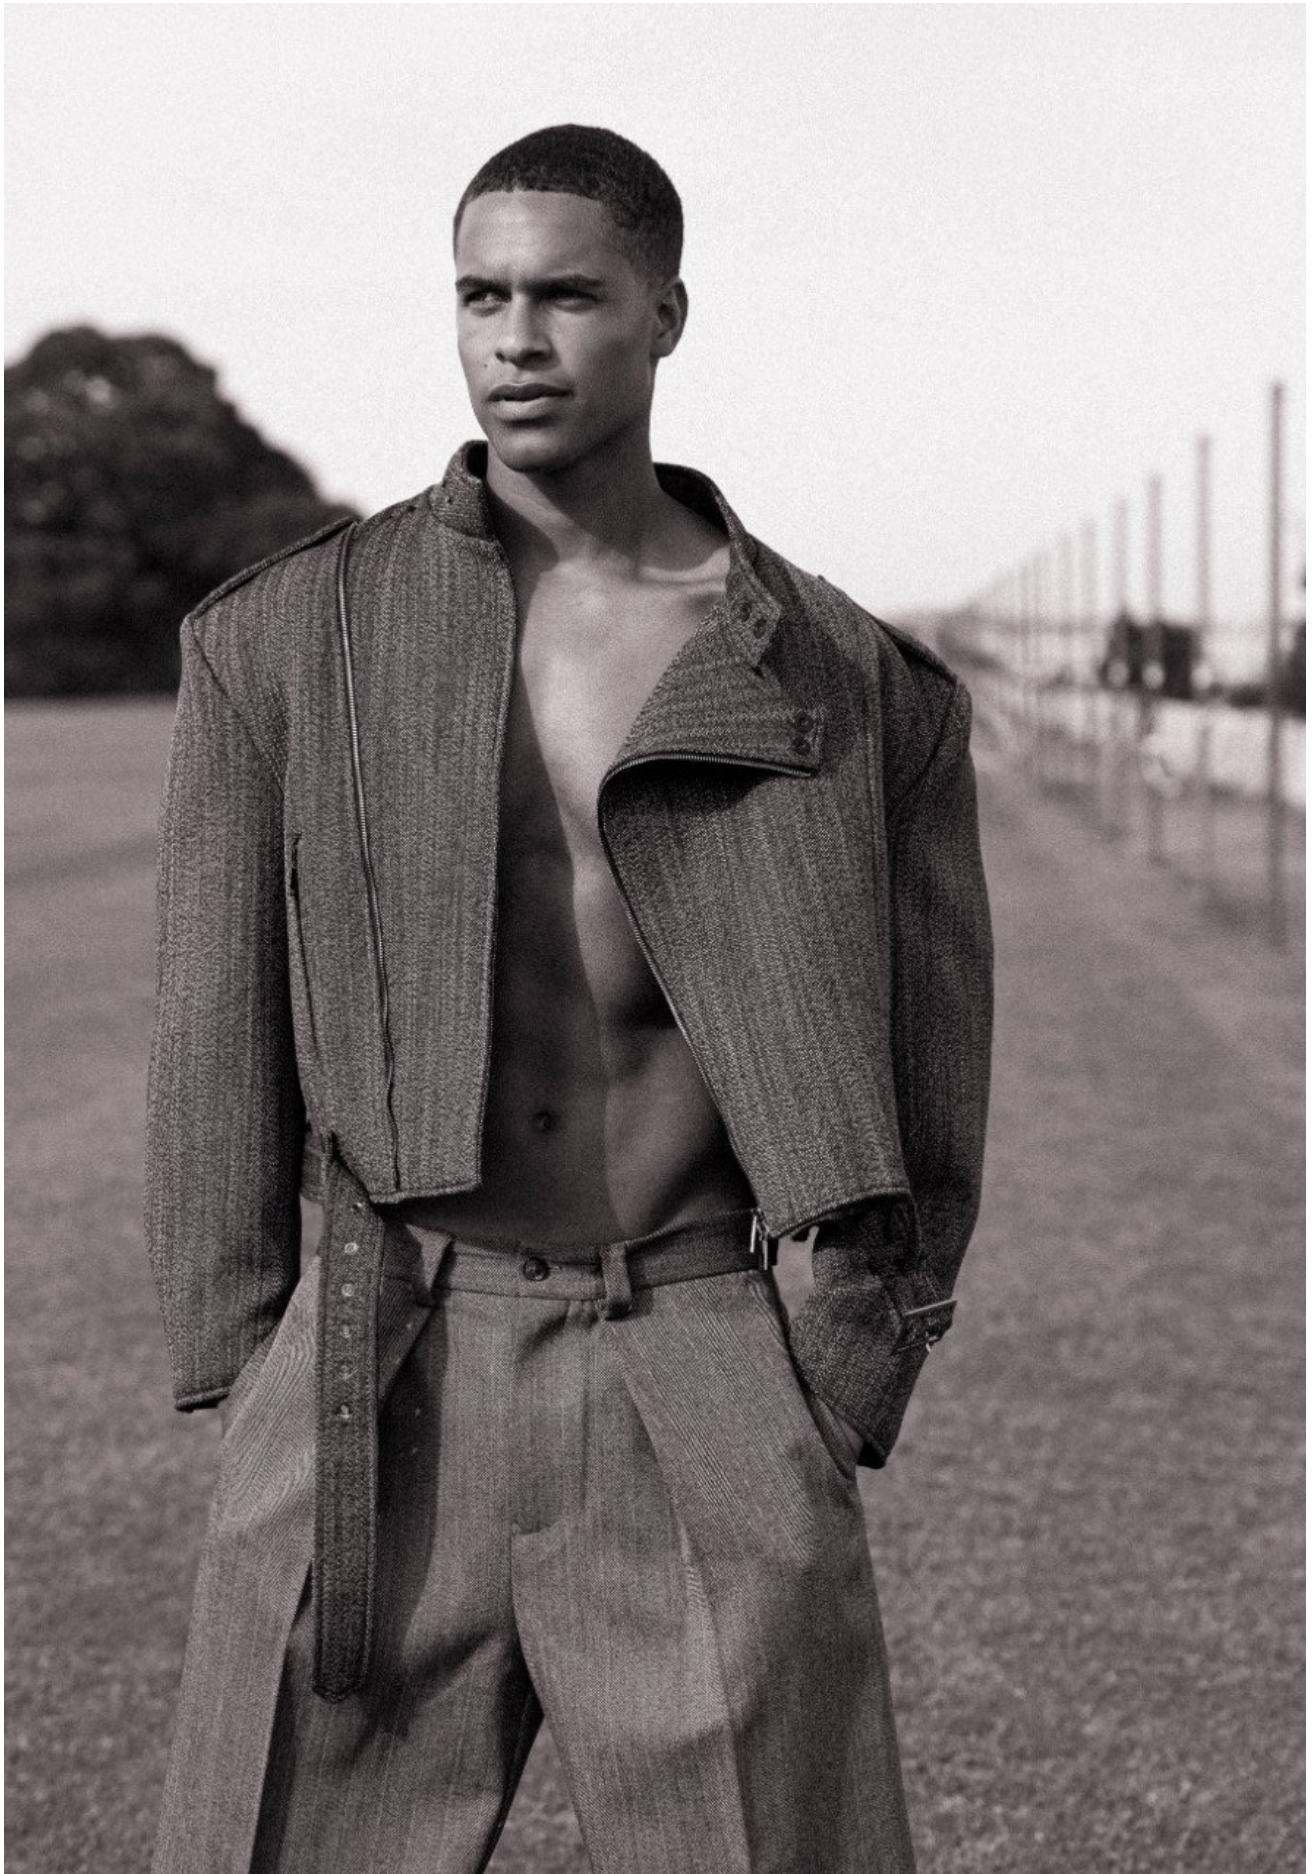

MAALIK MOSTON

HEIGHT 186 / 6'1.5" | CHEST 102 / 40 | WAIST 81 / 32 | HAIR BROWN | EYES BLUE-GREEN | SHOES 46 / 12.5-13

kult
AUSTRALIA