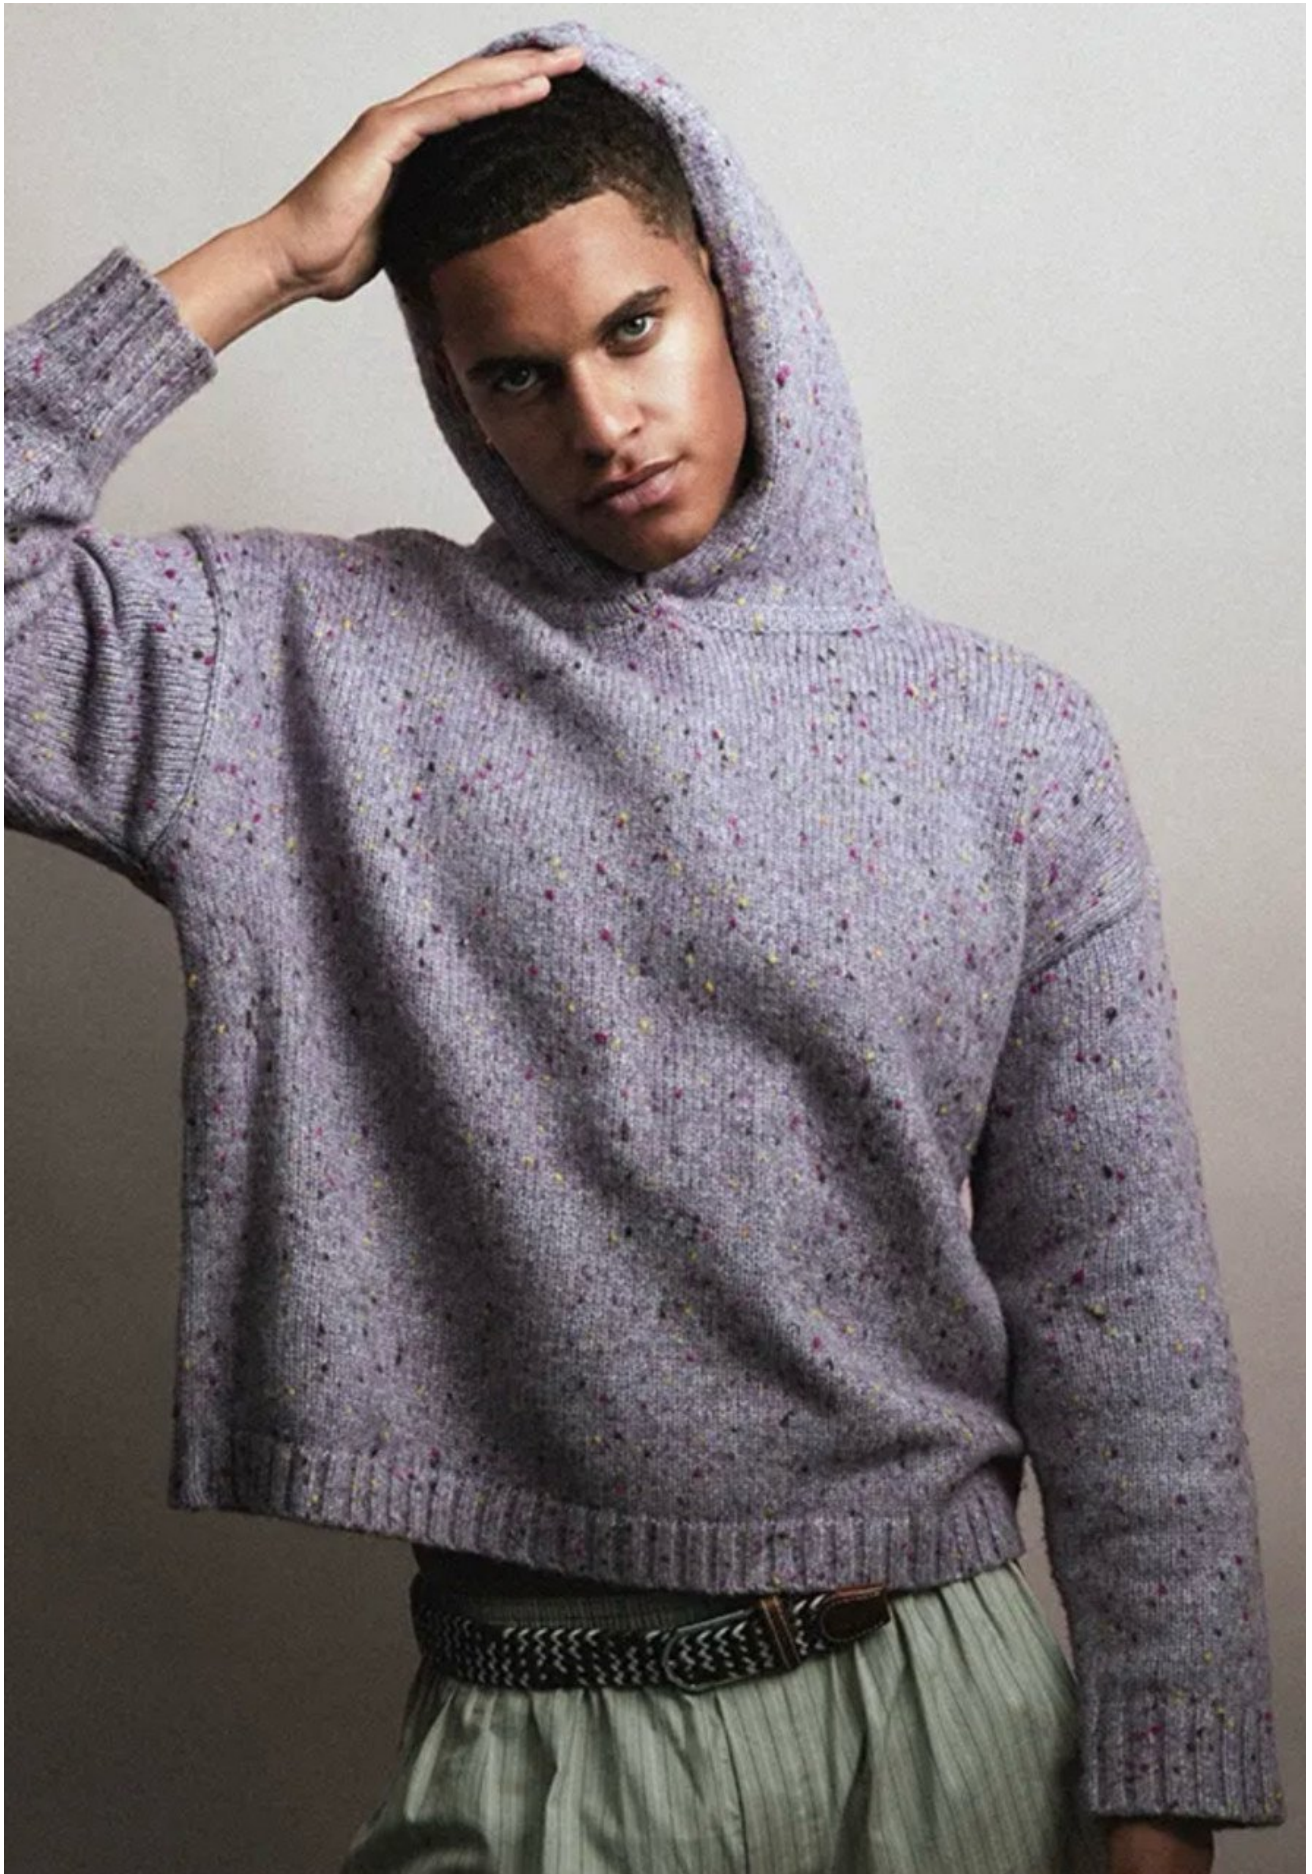

MAALIK MOSTON

HEIGHT 186 / 6'1.5" | CHEST 102 / 40 | WAIST 81 / 32 | HAIR BROWN | EYES BLUE-GREEN | SHOES 46 / 12.5-13

kult
AUSTRALIA