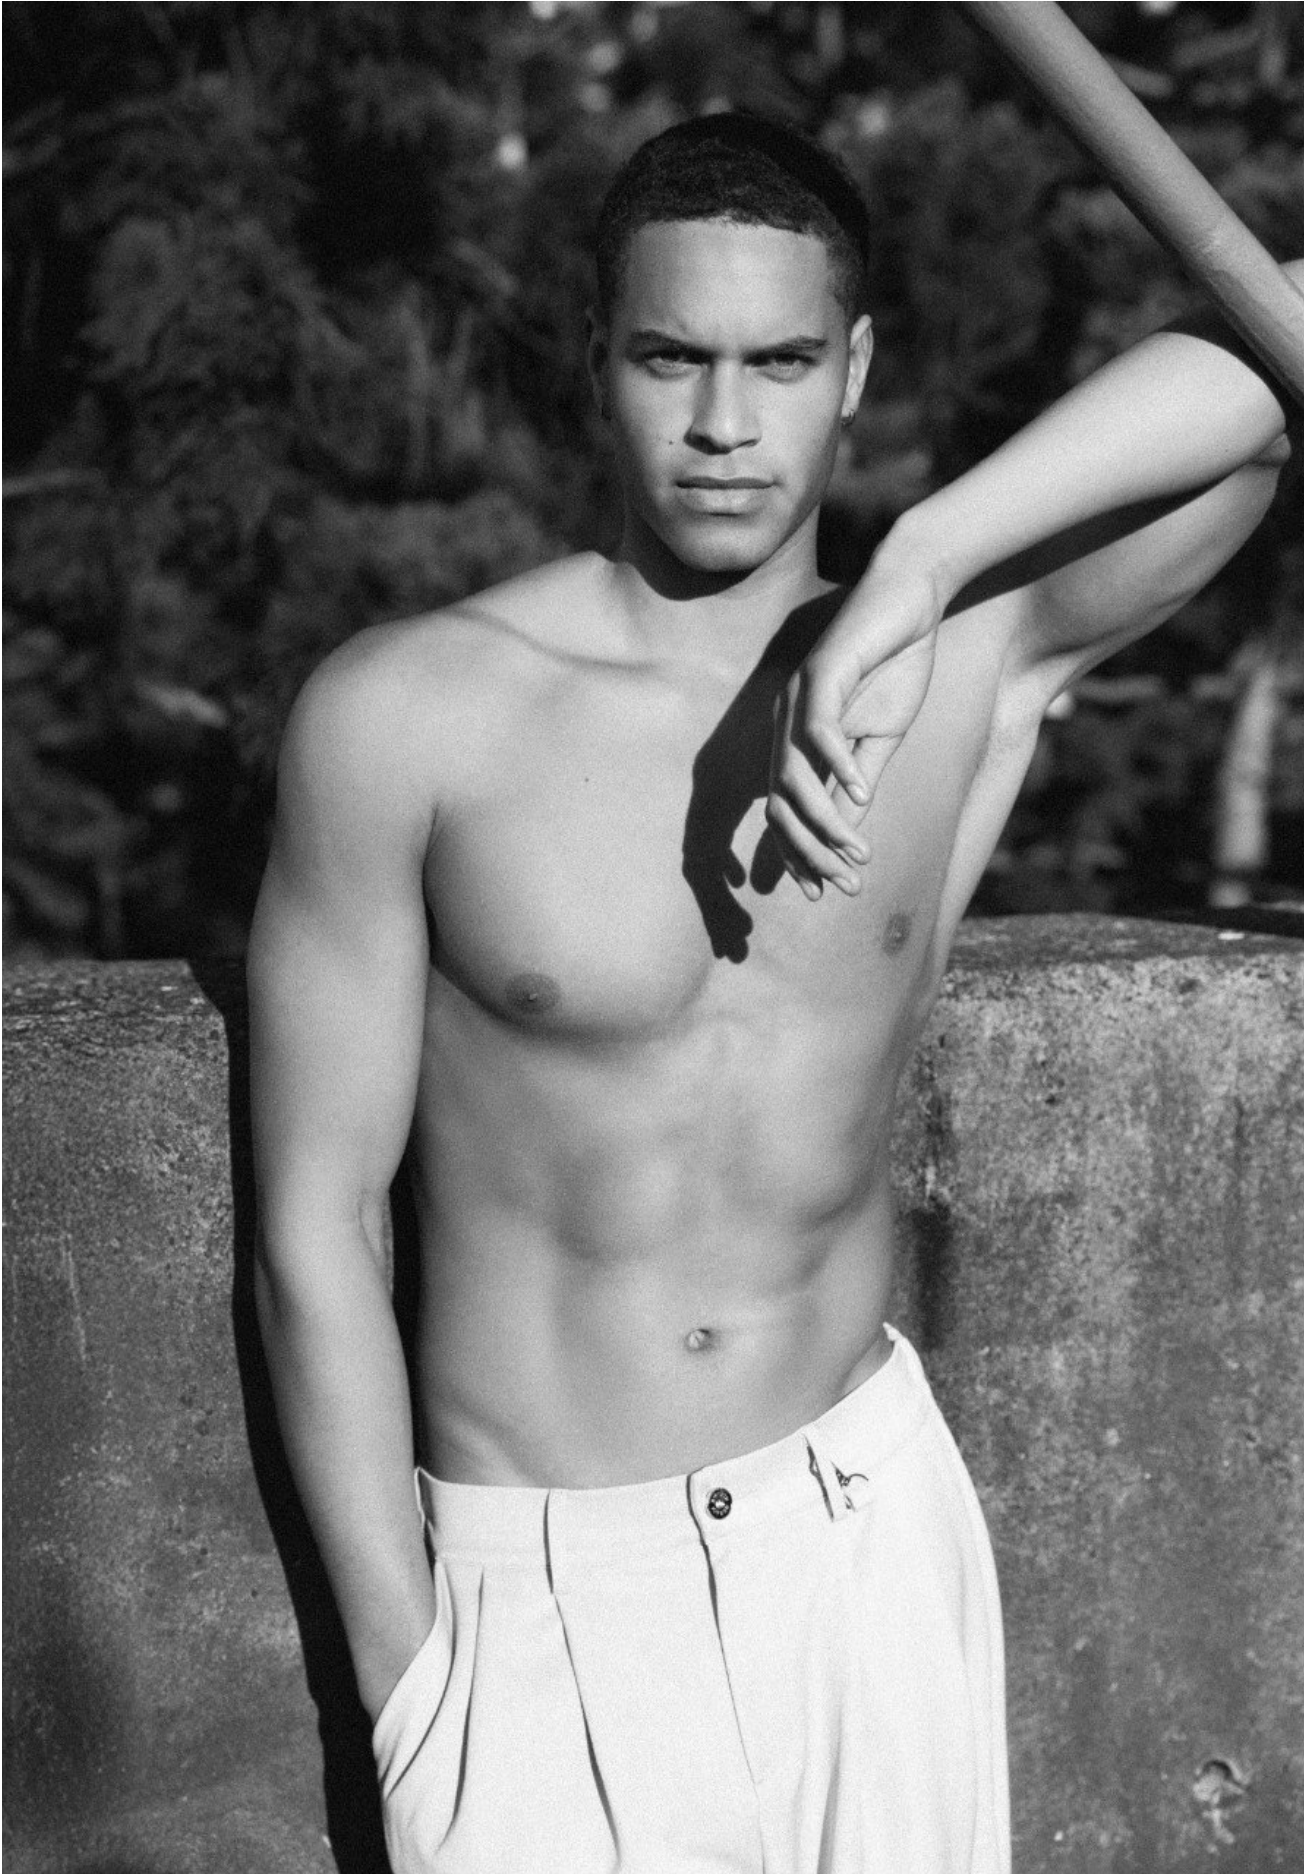

MAALIK MOSTON

HEIGHT 186 / 6'1.5" | CHEST 102 / 40 | WAIST 81 / 32 | HAIR BROWN | EYES BLUE-GREEN | SHOES 46 / 12.5-13

kult
AUSTRALIA