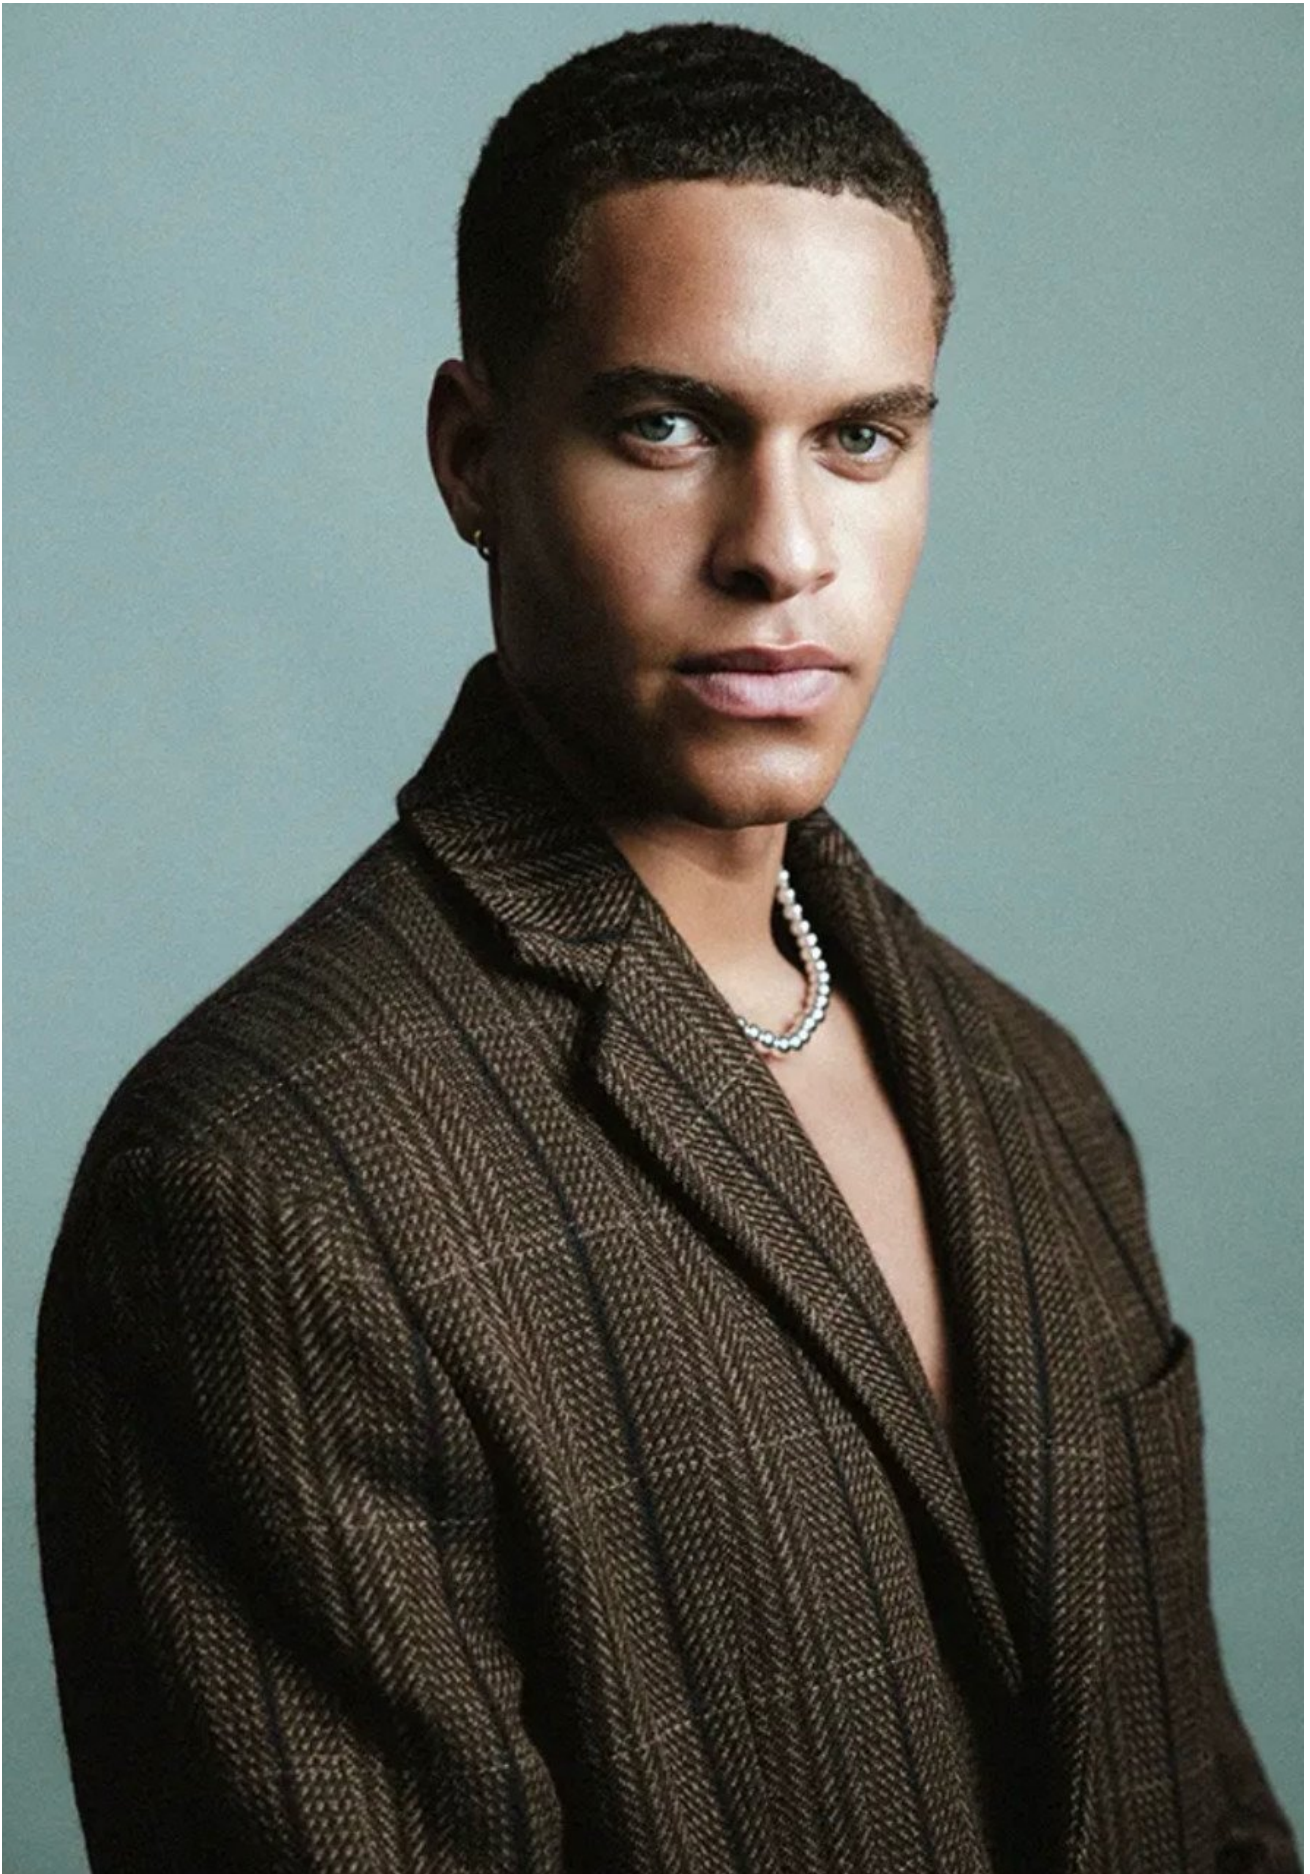

MAALIK MOSTON

HEIGHT 186 / 6'1.5" | CHEST 102 / 40 | WAIST 81 / 32 | HAIR BROWN | EYES BLUE-GREEN | SHOES 46 / 12.5-13

kult
AUSTRALIA