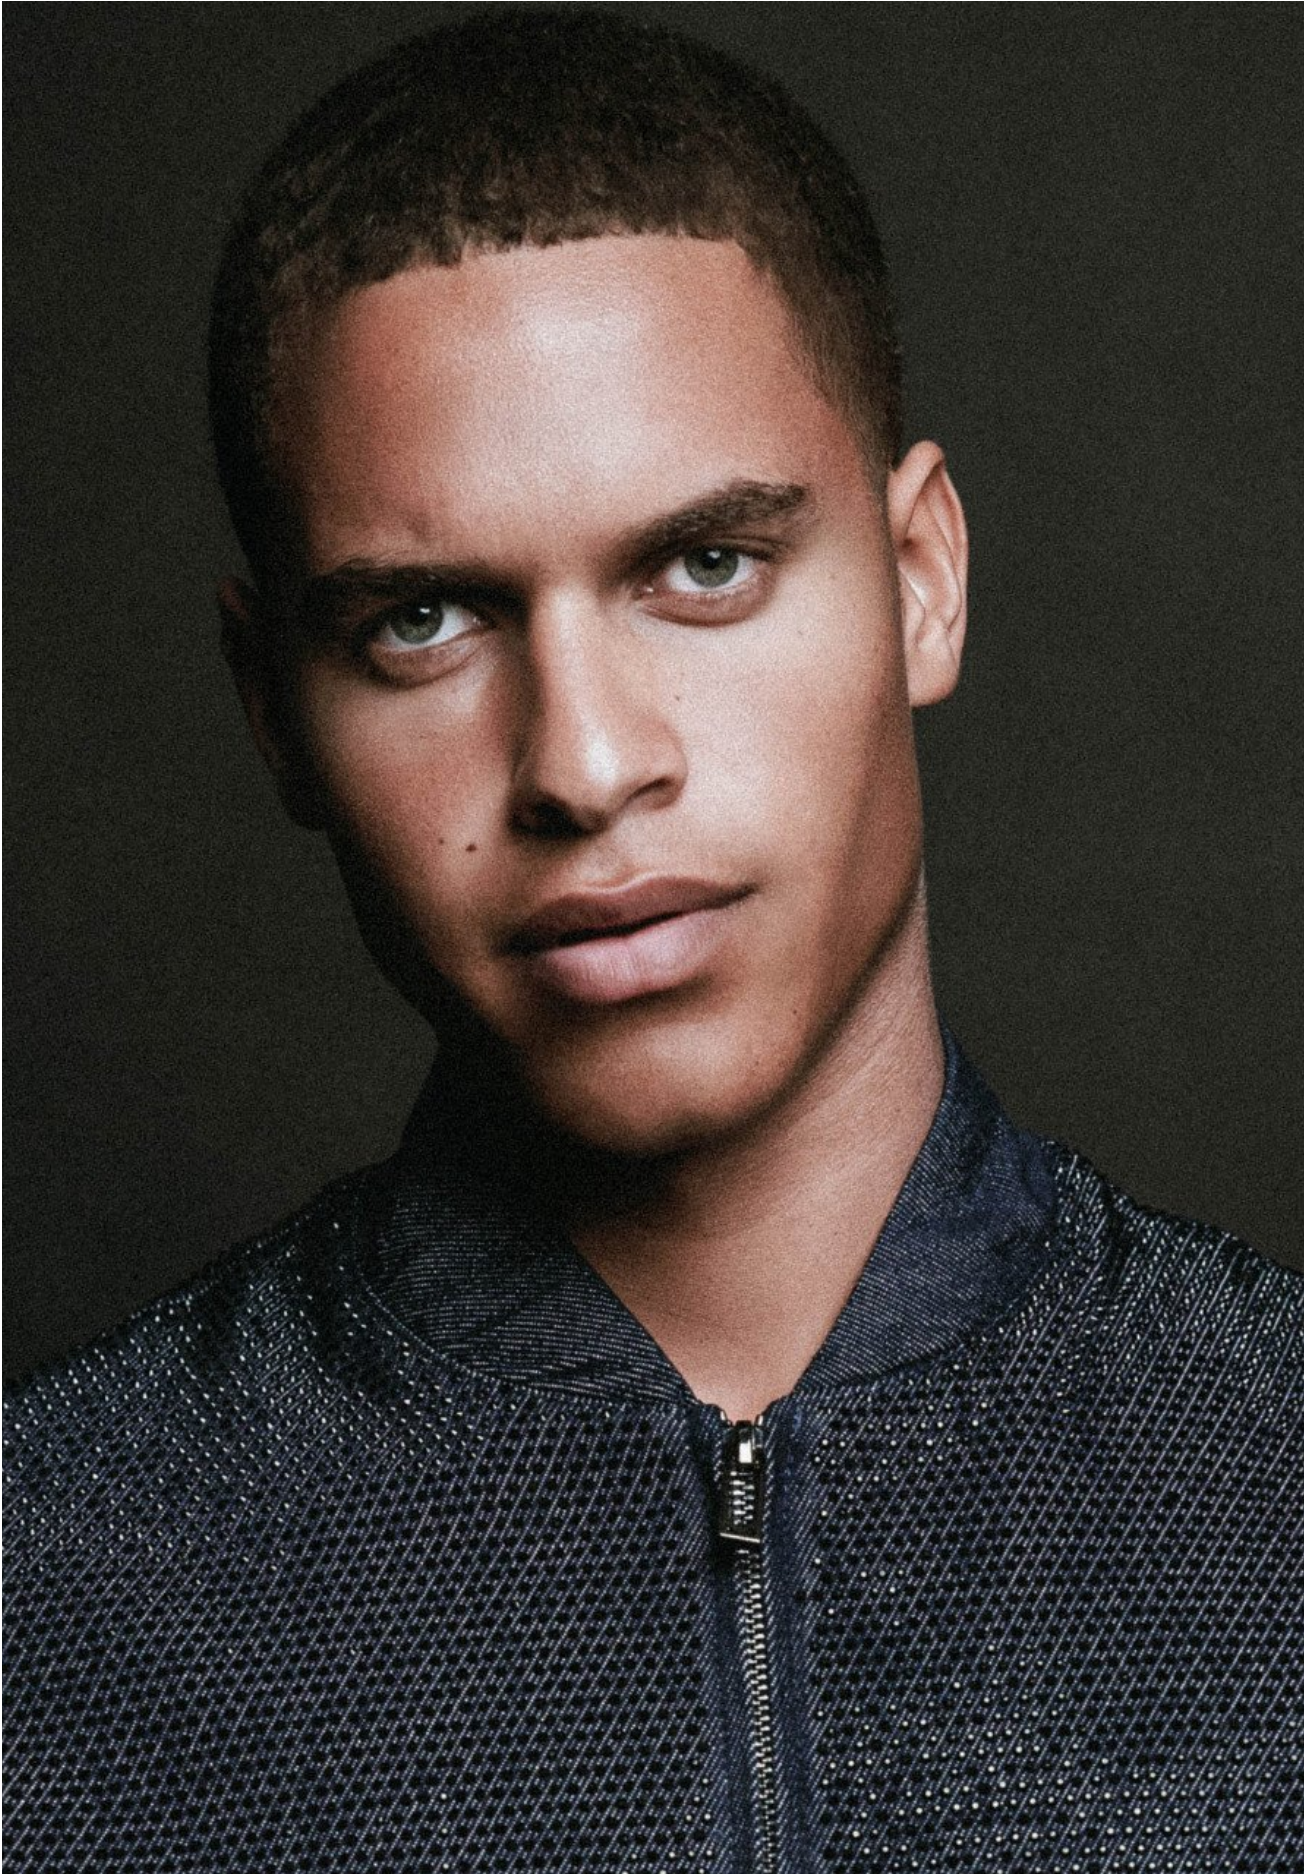

MAALIK MOSTON

HEIGHT 186 / 6'1.5" | CHEST 102 / 40 | WAIST 81 / 32 | HAIR BROWN | EYES BLUE-GREEN | SHOES 46 / 12.5-13

kult
AUSTRALIA