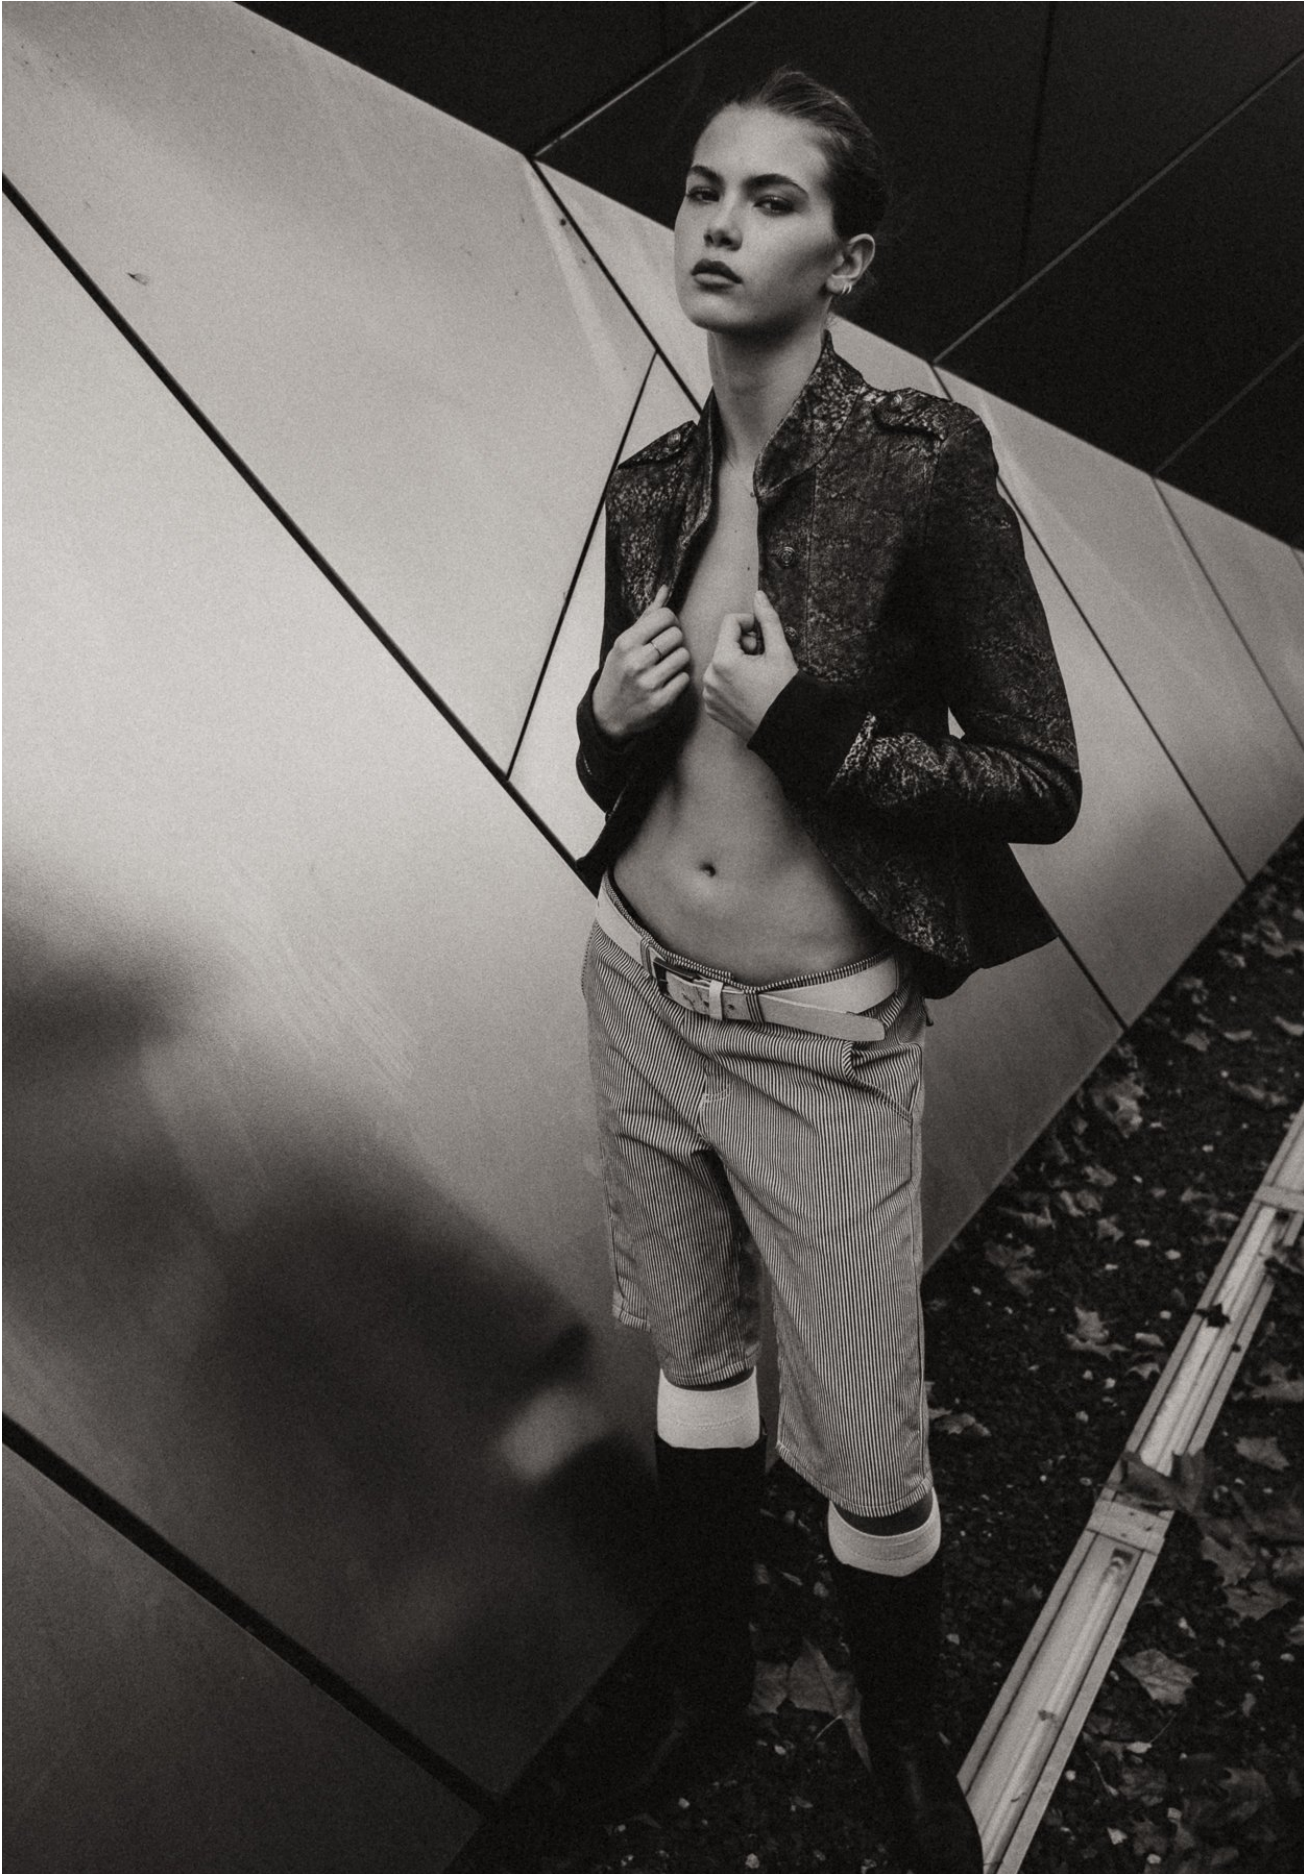

ABIGAEL BOIVIN

HEIGHT 178 / 5'10" | BUST 77 / 30 / A | WAIST 61 / 24 | HIPS 89 / 35" | HAIR BLONDE | EYES BLUE
DRESS 8 | SHOES 9 AU / 40 EU

kult
AUSTRALIA