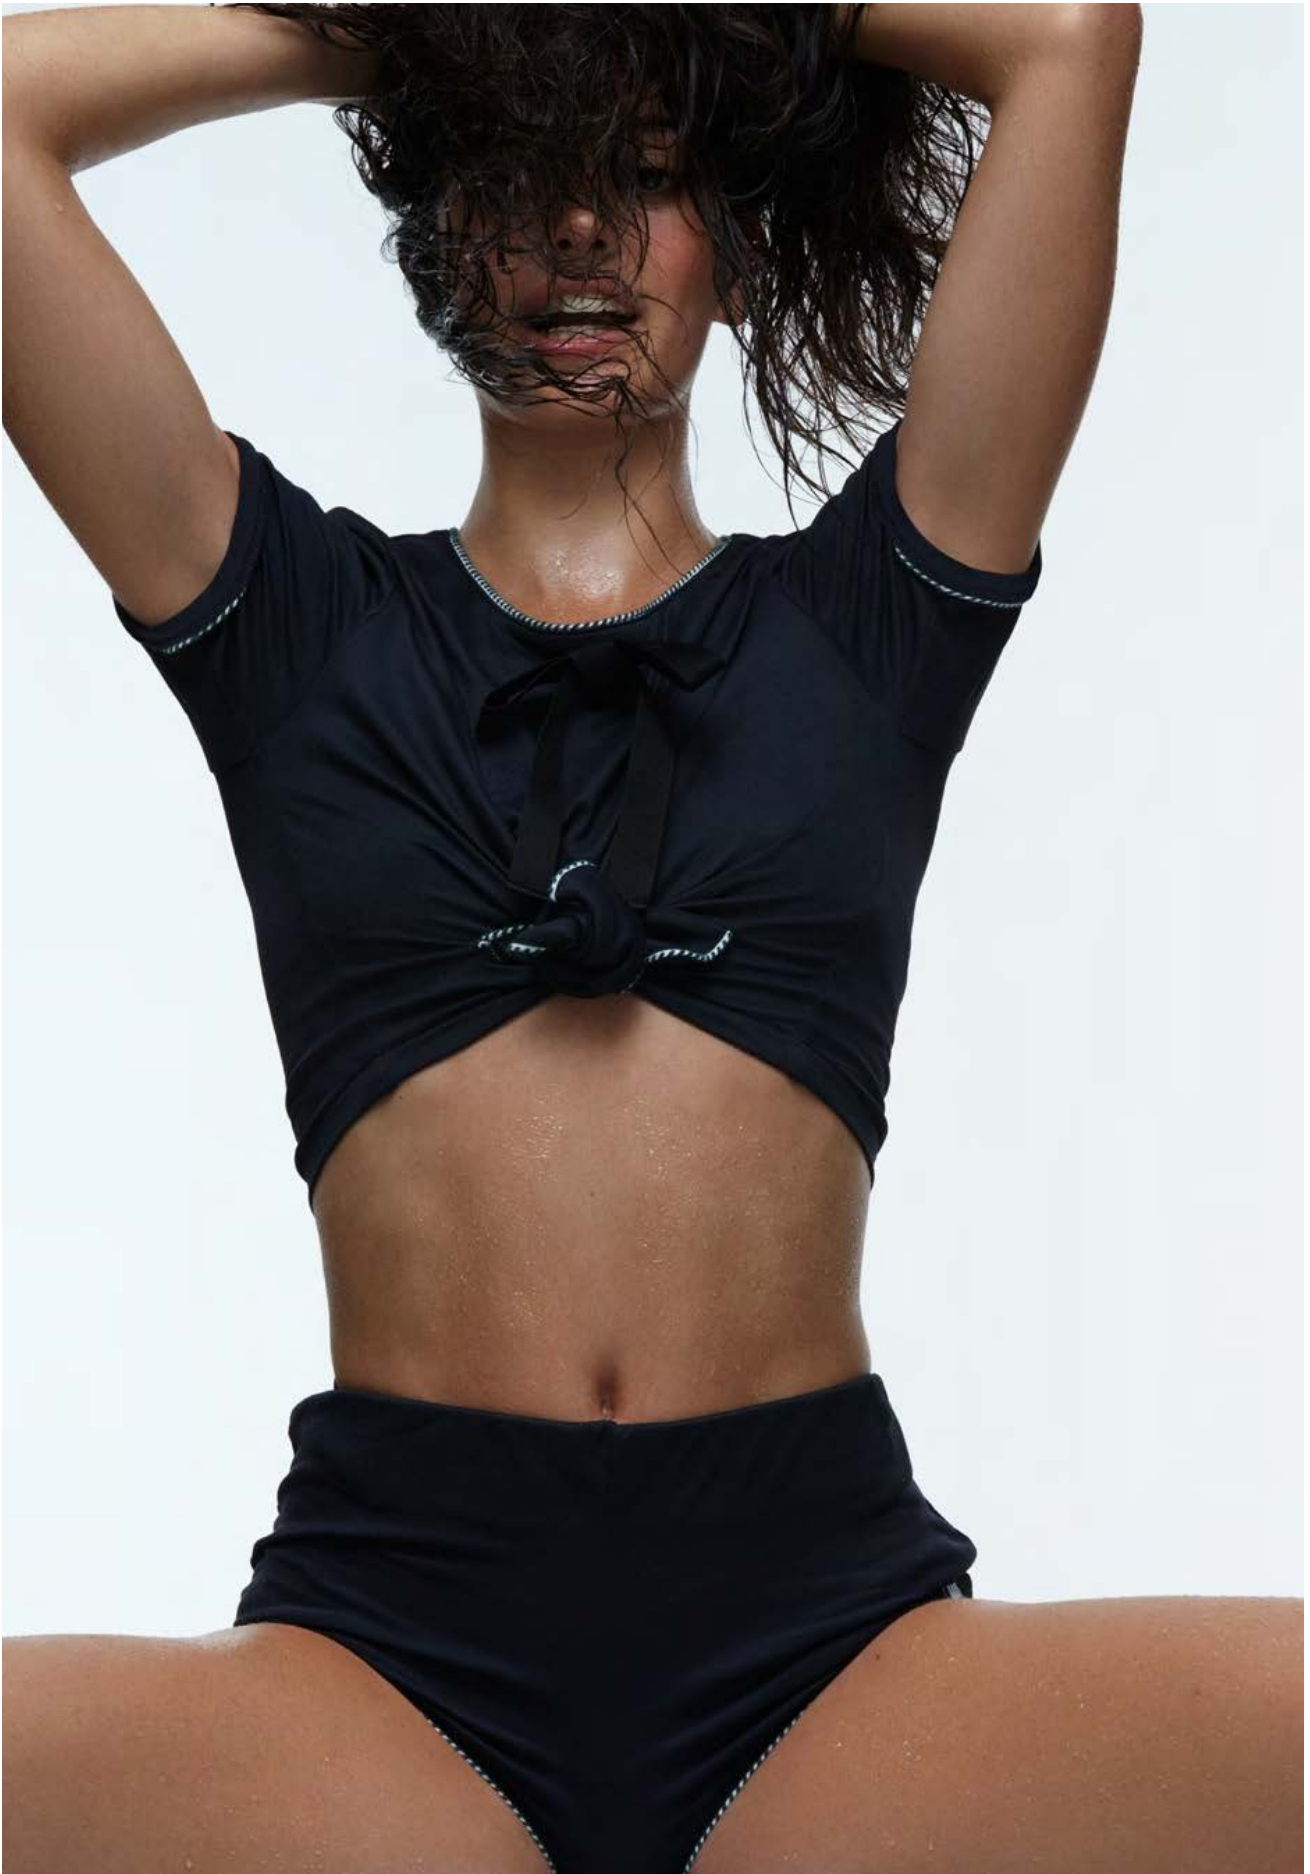

MALENA LITE

HEIGHT 174 / 5'8.5" | BUST 81 / 32 / B | WAIST 61 / 24 | HIPS 89 / 35" | HAIR BROWN | EYES HAZEL | SHOES 8 AU / 39 EU

kult
AUSTRALIA