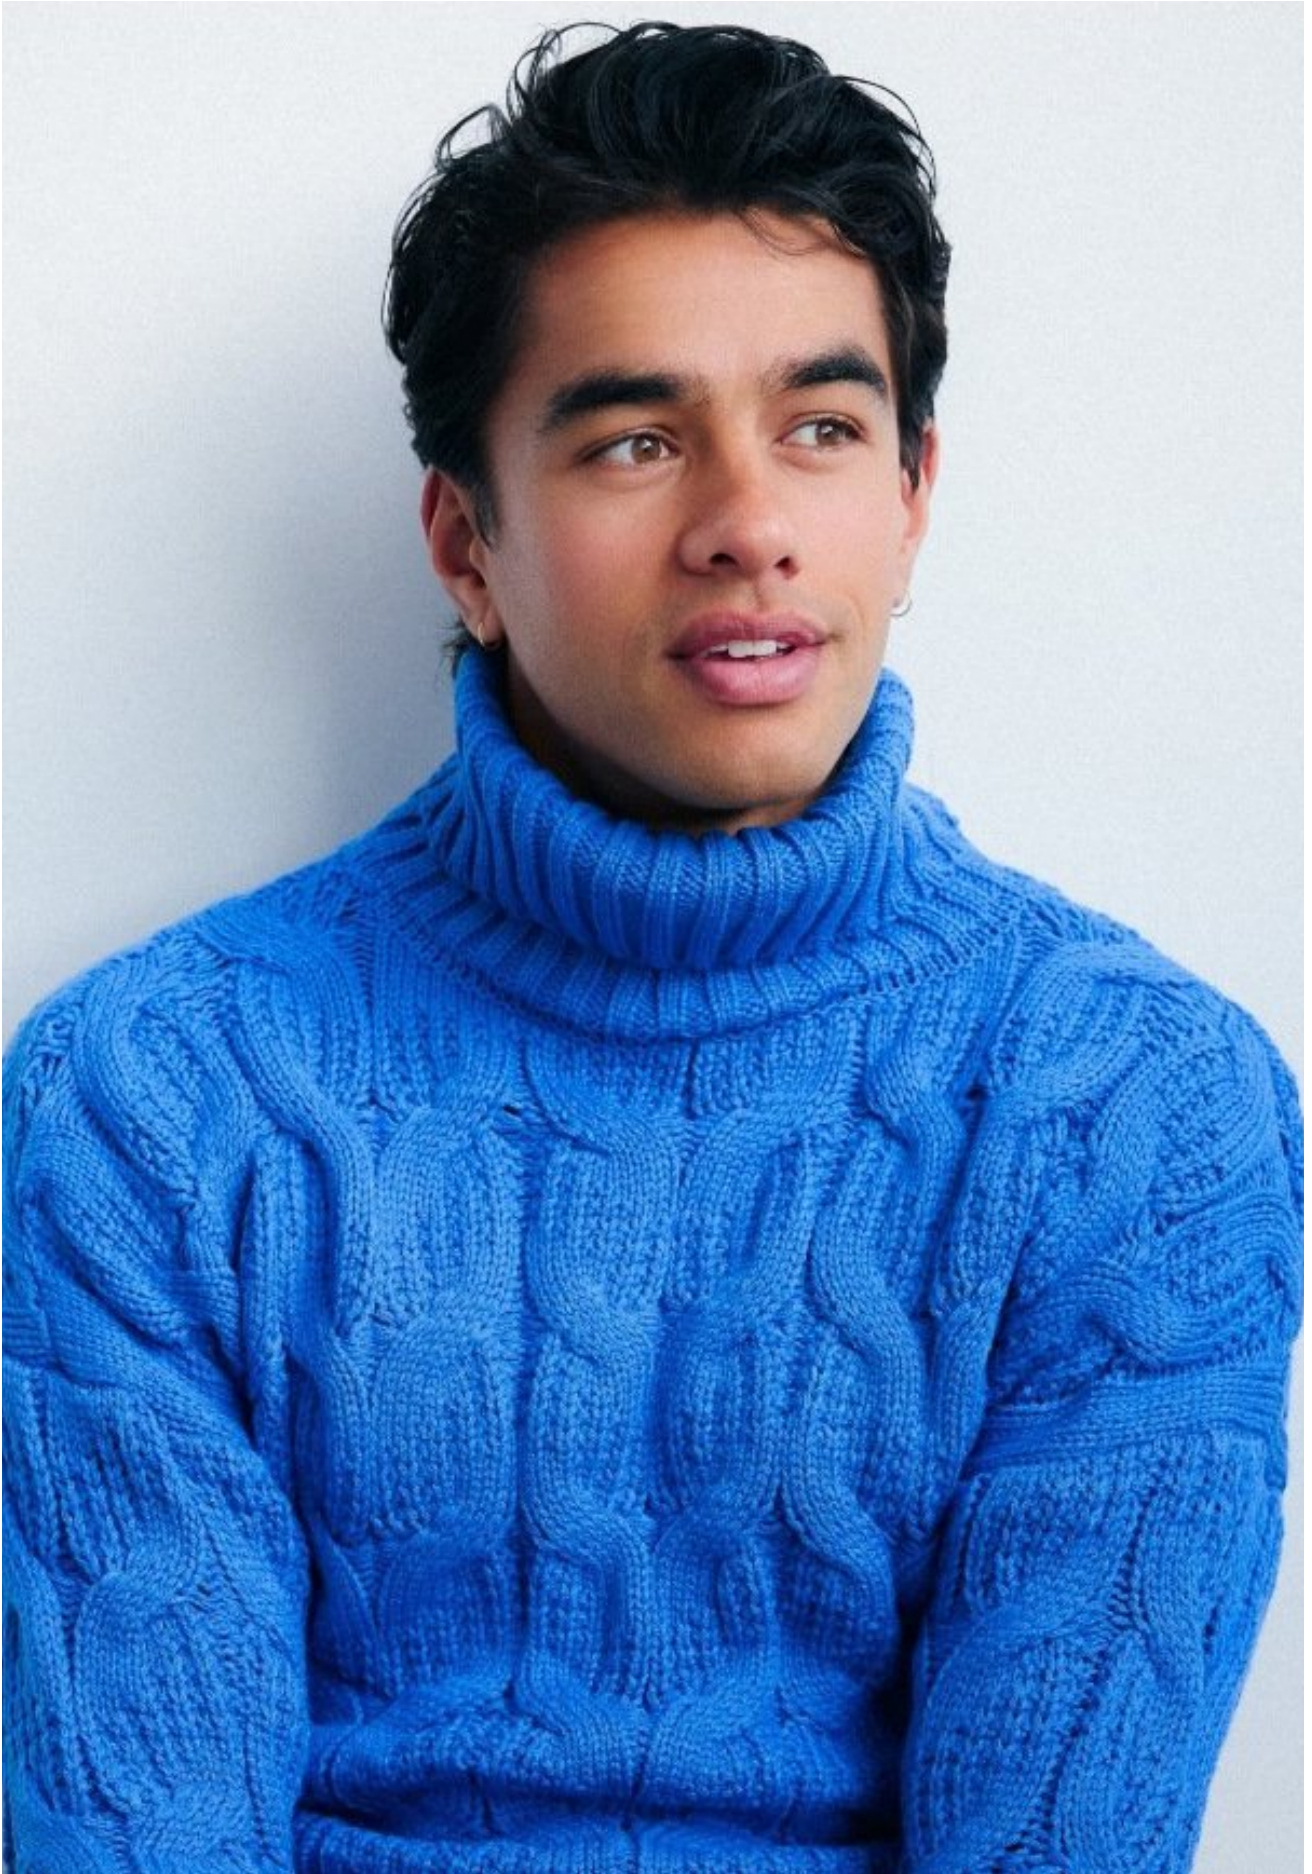

SAM CAMERON.

HEIGHT 188 / 6'2" | CHEST 107 / 42 | WAIST 81 / 32 | HAIR BLACK | EYES BROWN | SHOES 46 / 12.5-13

kult
AUSTRALIA