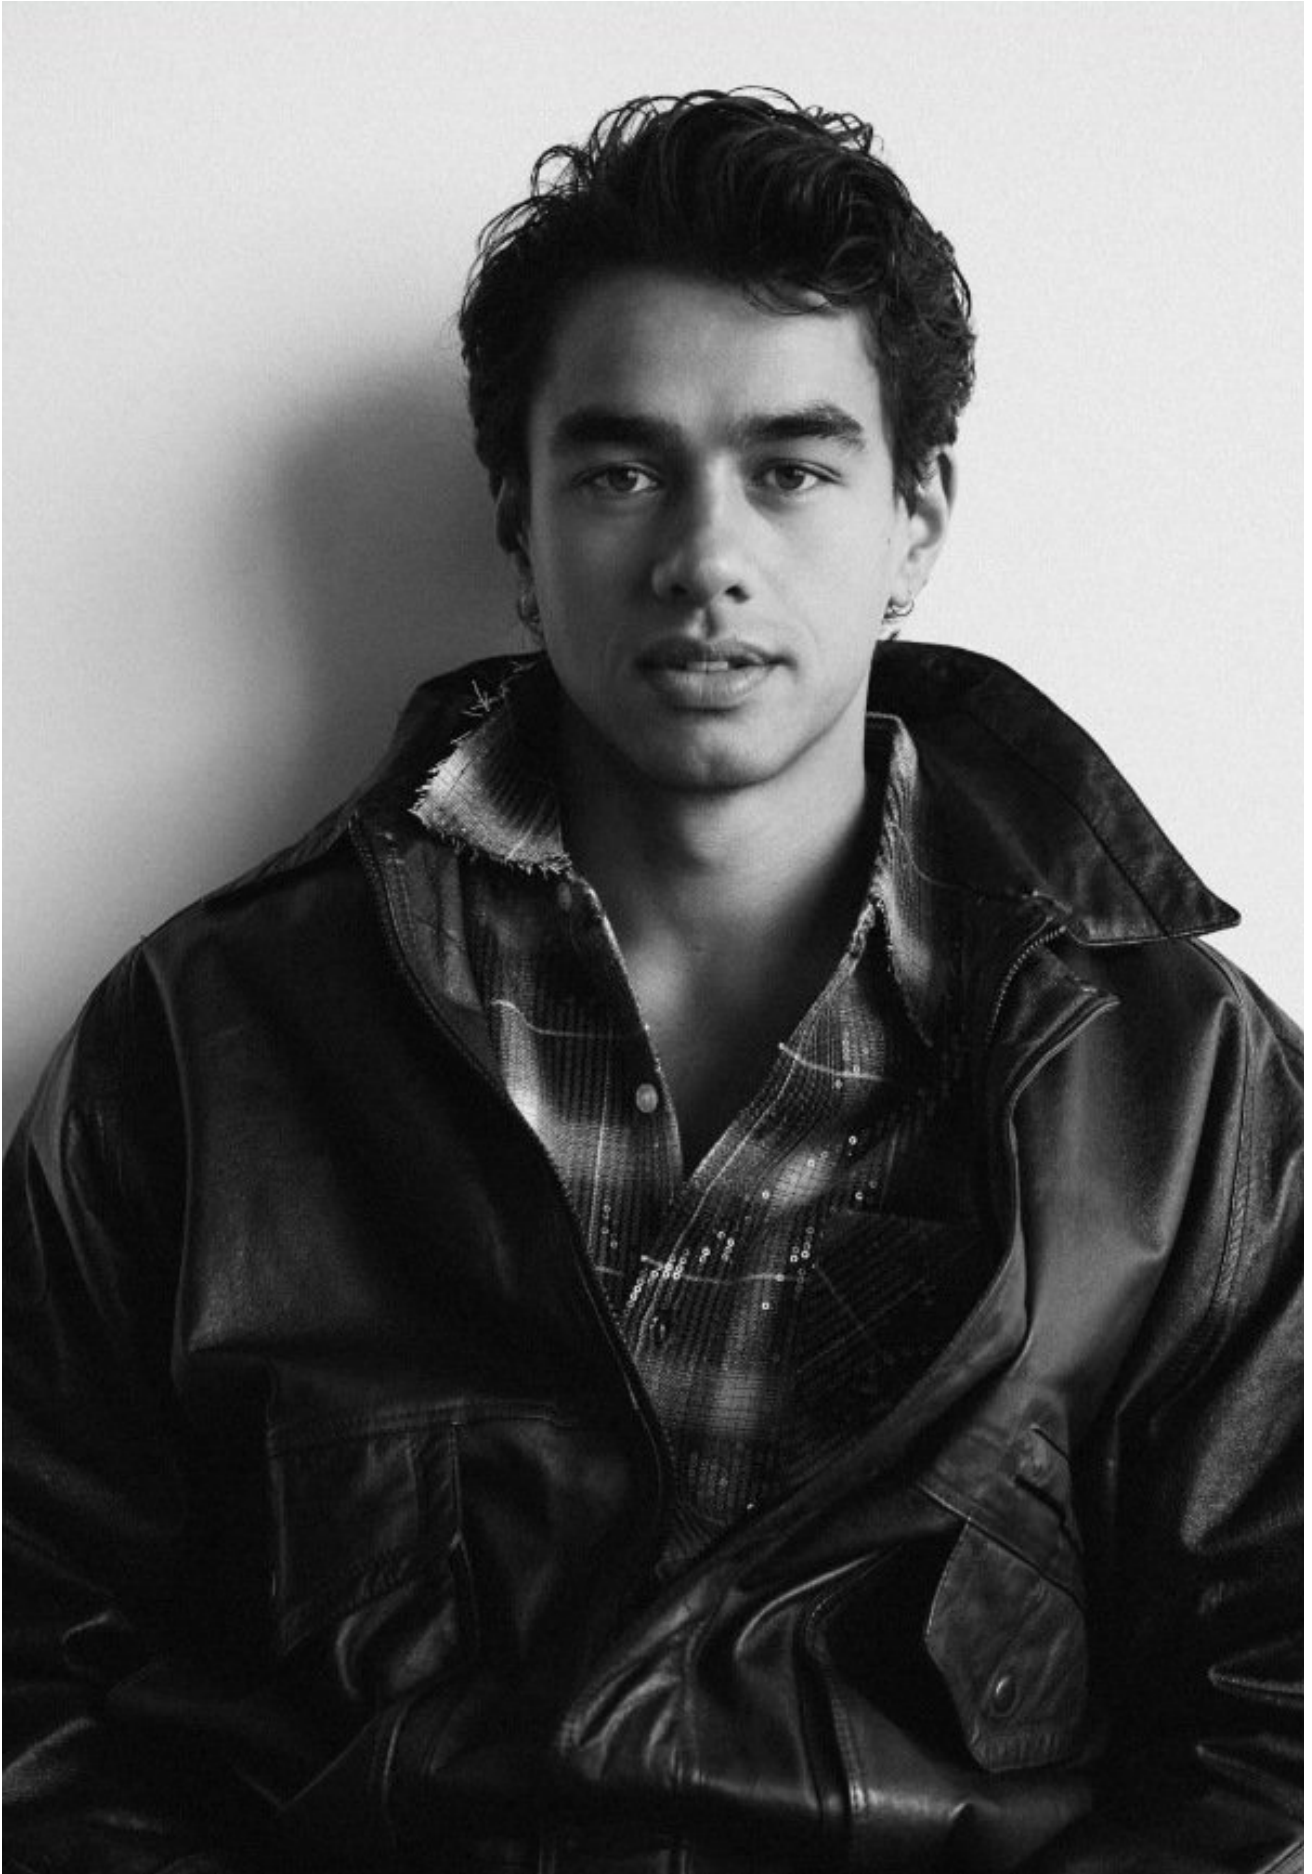

SAM CAMERON.

HEIGHT 188 / 6'2" | CHEST 107 / 42 | WAIST 81 / 32 | HAIR BLACK | EYES BROWN | SHOES 46 / 12.5-13

kult
AUSTRALIA

SAM CAMERON.

HEIGHT 188 / 6'2" | CHEST 107 / 42 | WAIST 81 / 32 | HAIR BLACK | EYES BROWN | SHOES 46 / 12.5-13

kult
AUSTRALIA

SAM CAMERON.

HEIGHT 188 / 6'2" | CHEST 107 / 42 | WAIST 81 / 32 | HAIR BLACK | EYES BROWN | SHOES 46 / 12.5-13

kult
AUSTRALIA

SAM CAMERON.

HEIGHT 188 / 6'2" | CHEST 107 / 42 | WAIST 81 / 32 | HAIR BLACK | EYES BROWN | SHOES 46 / 12.5-13

kult
AUSTRALIA

SAM CAMERON.

HEIGHT 188 / 6'2" | CHEST 107 / 42 | WAIST 81 / 32 | HAIR BLACK | EYES BROWN | SHOES 46 / 12.5-13

kult
AUSTRALIA