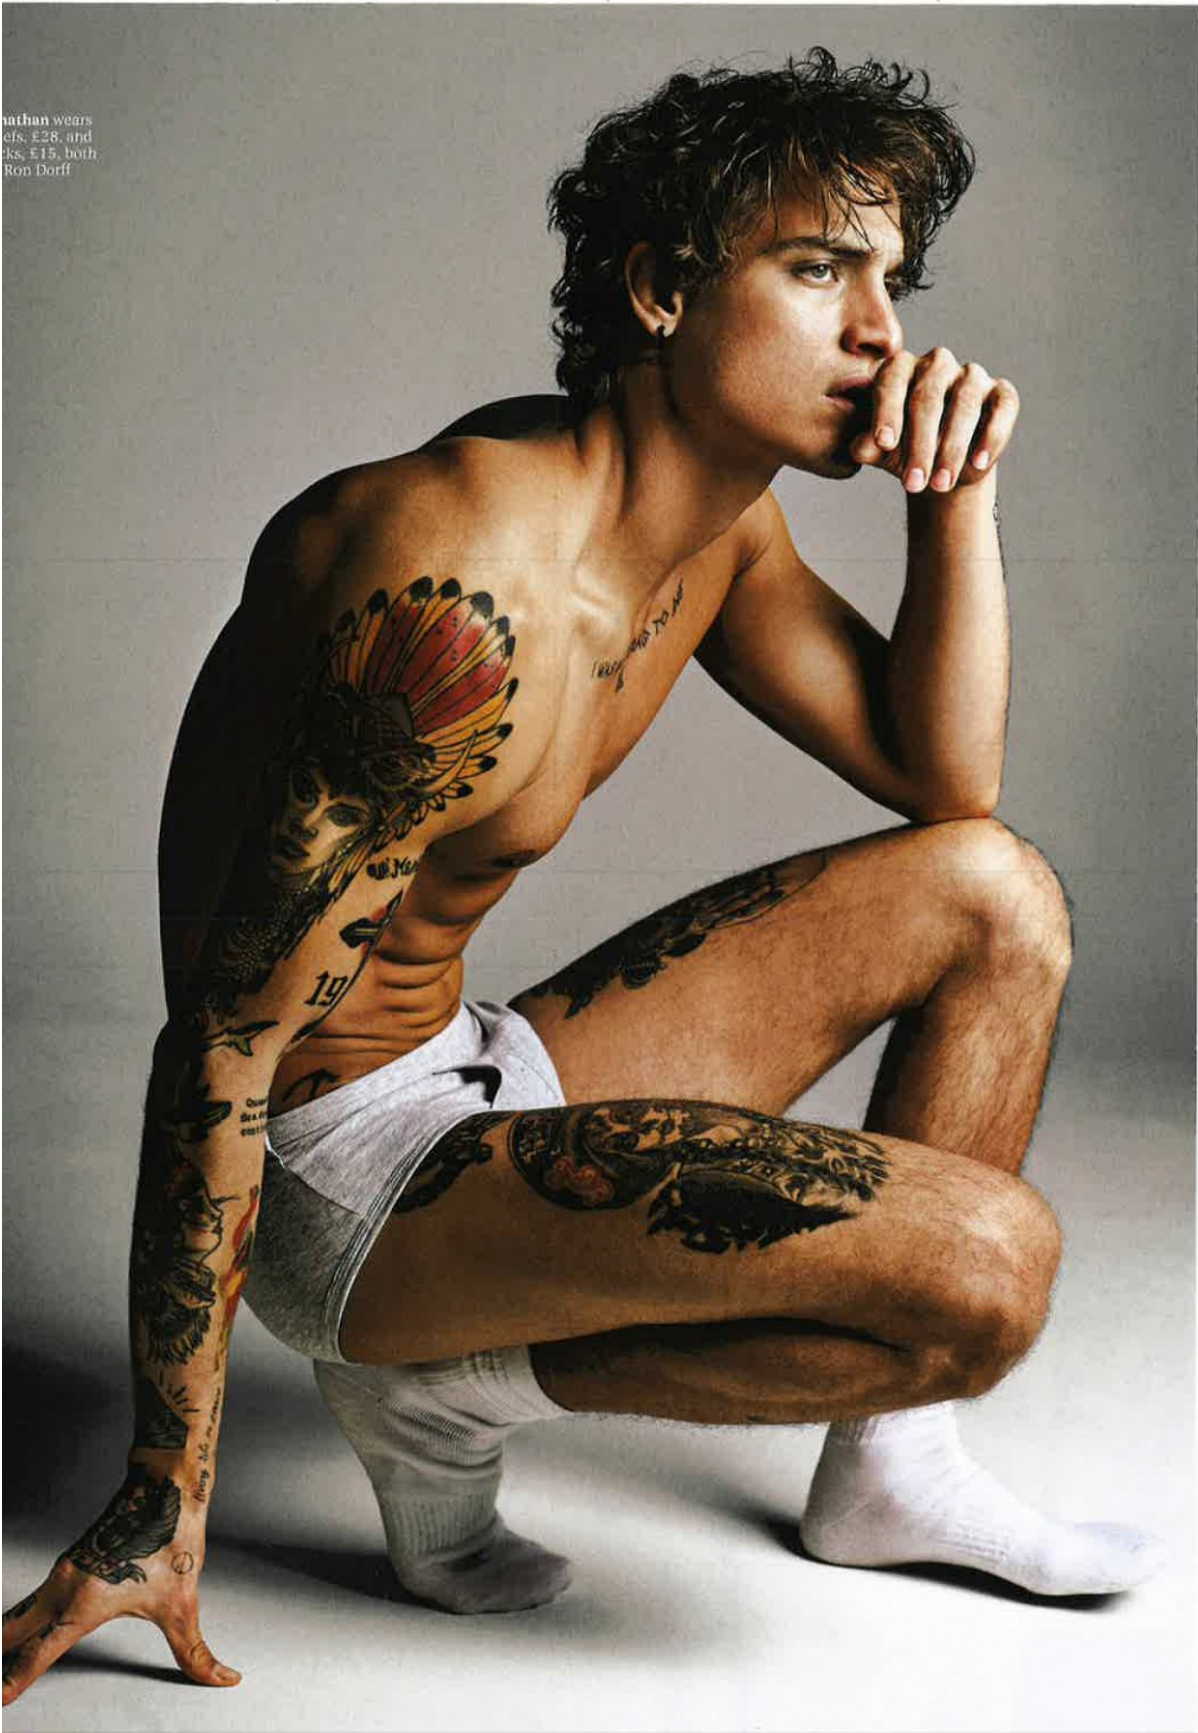

JONATHAN BELLINI

Jonathan wears
suits, £28, and
socks, £15, both
from Ron Dorff

attitude MARCH 2018

HEIGHT 186 / 6'1.5" | CHEST 99 / 39 | WAIST 79 / 31 | HAIR DARK BLONDE | SHOES 44 / 10 | SUIT 48 / 38

kult
AUSTRALIA