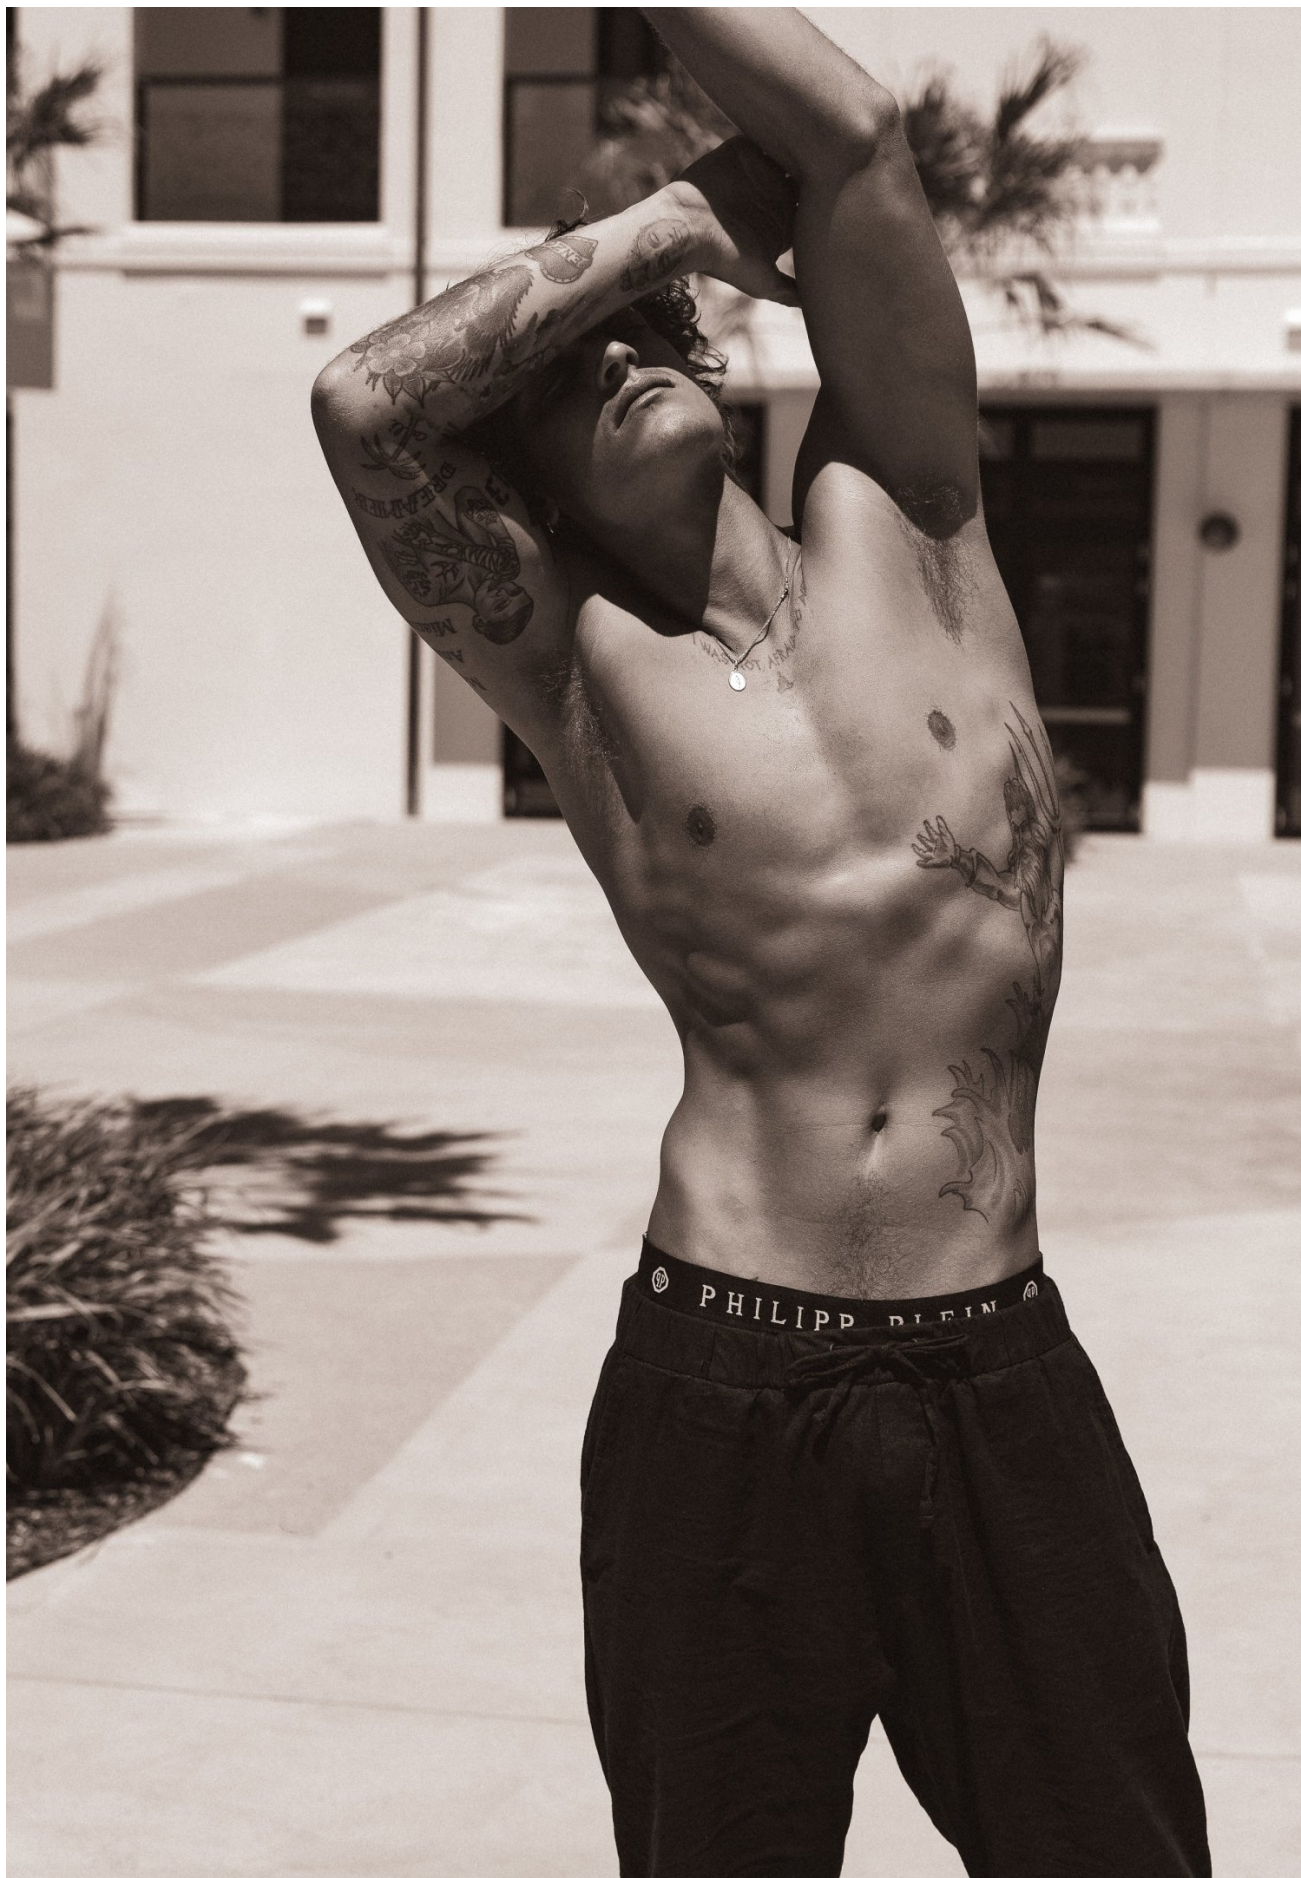

JONATHAN BELLINI

HEIGHT 186 / 6'1.5" | CHEST 99 / 39 | WAIST 79 / 31 | HAIR DARK BLONDE | SHOES 44 / 10 | SUIT 48 / 38

kult
AUSTRALIA

JONATHAN BELLINI

HEIGHT 186 / 6'1.5" | CHEST 99 / 39 | WAIST 79 / 31 | HAIR DARK BLONDE | SHOES 44 / 10 | SUIT 48 / 38