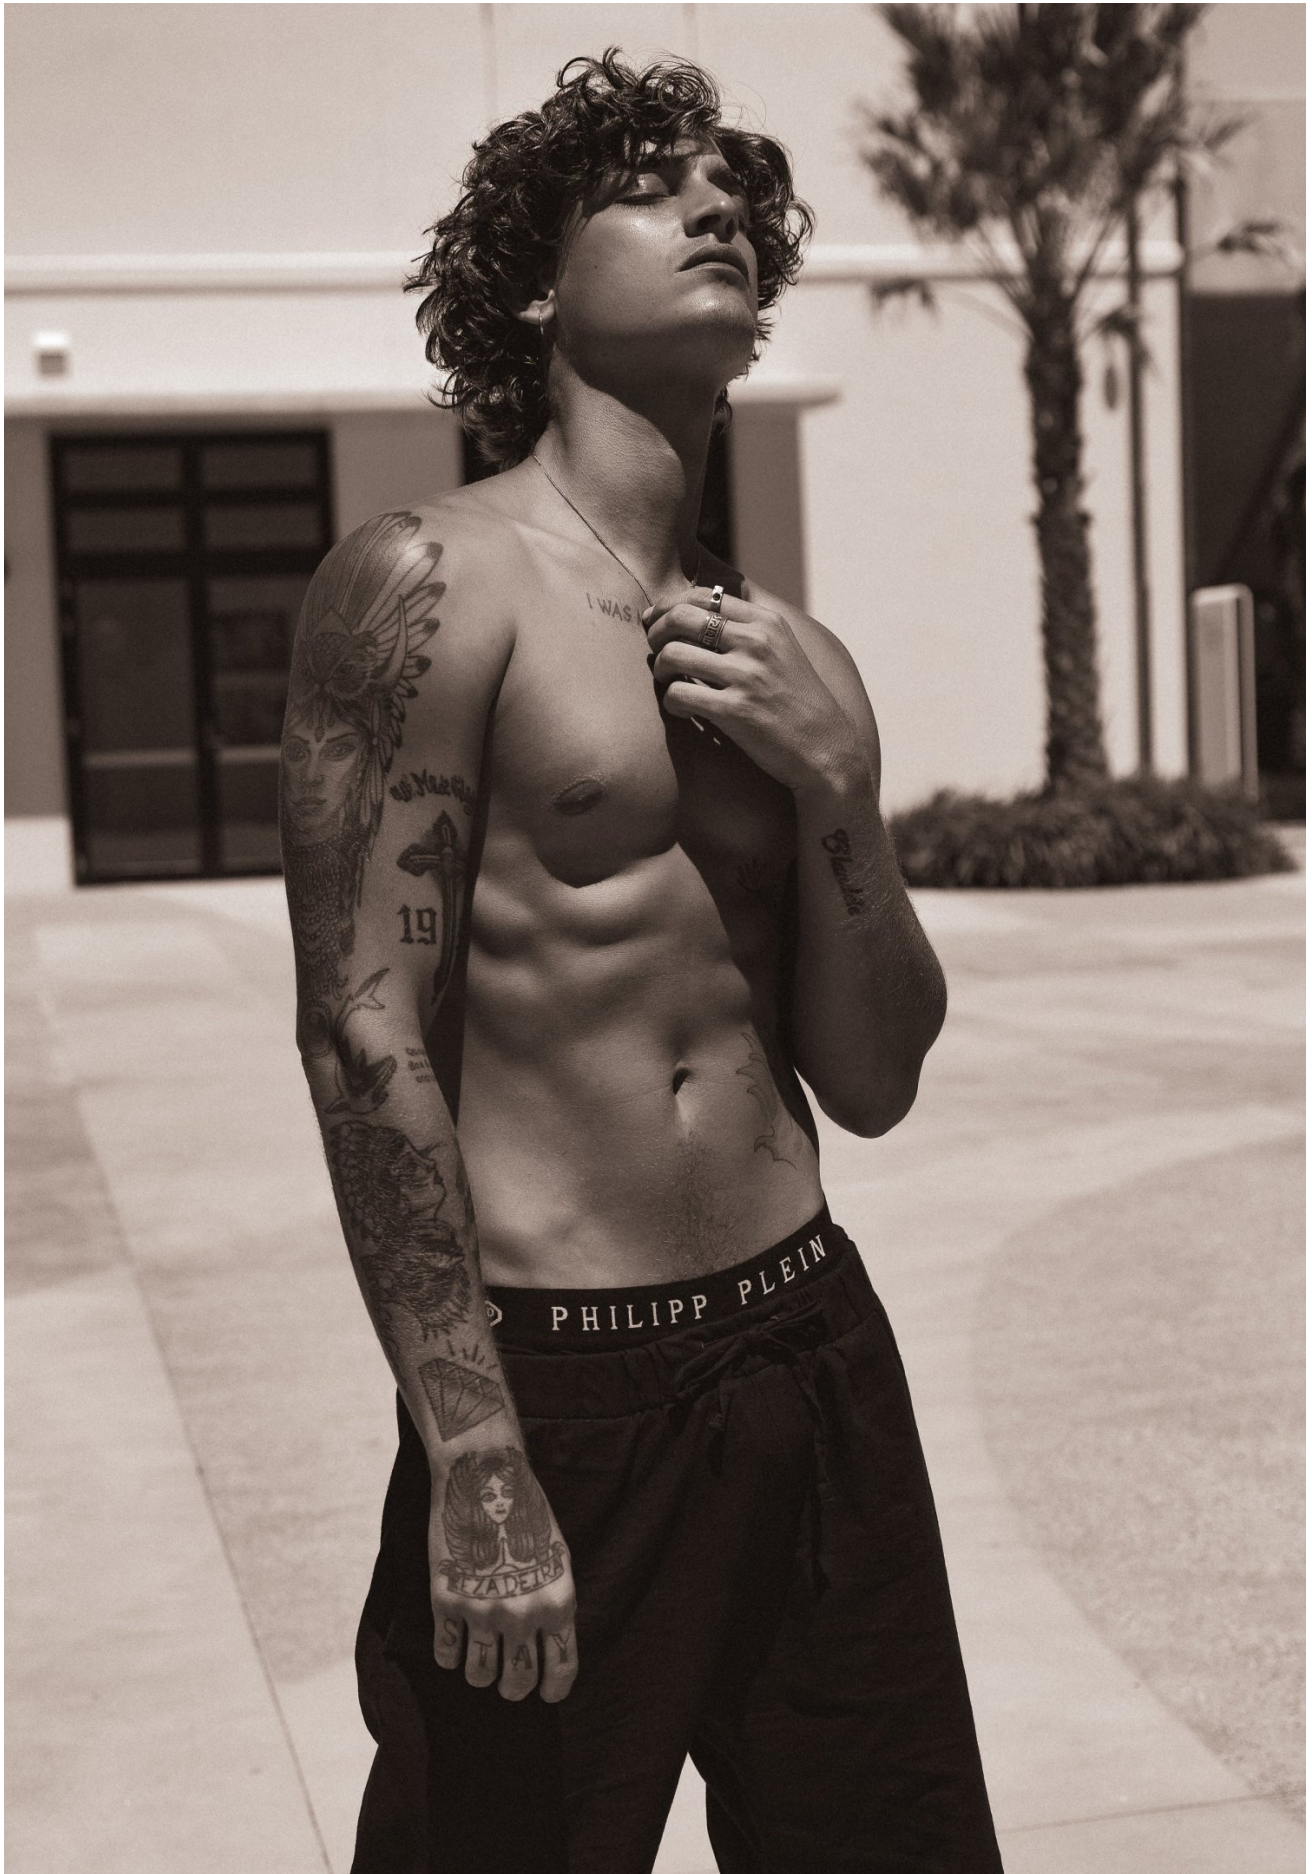

kult
AUSTRALIA

JONATHAN BELLINI

HEIGHT 186 / 6'1.5" | CHEST 99 / 39 | WAIST 79 / 31 | HAIR DARK BLONDE | SHOES 44 / 10 | SUIT 48 / 38

kult
AUSTRALIA

JONATHAN BELLINI

HEIGHT 186 / 6'1.5" | CHEST 99 / 39 | WAIST 79 / 31 | HAIR DARK BLONDE | SHOES 44 / 10 | SUIT 48 / 38