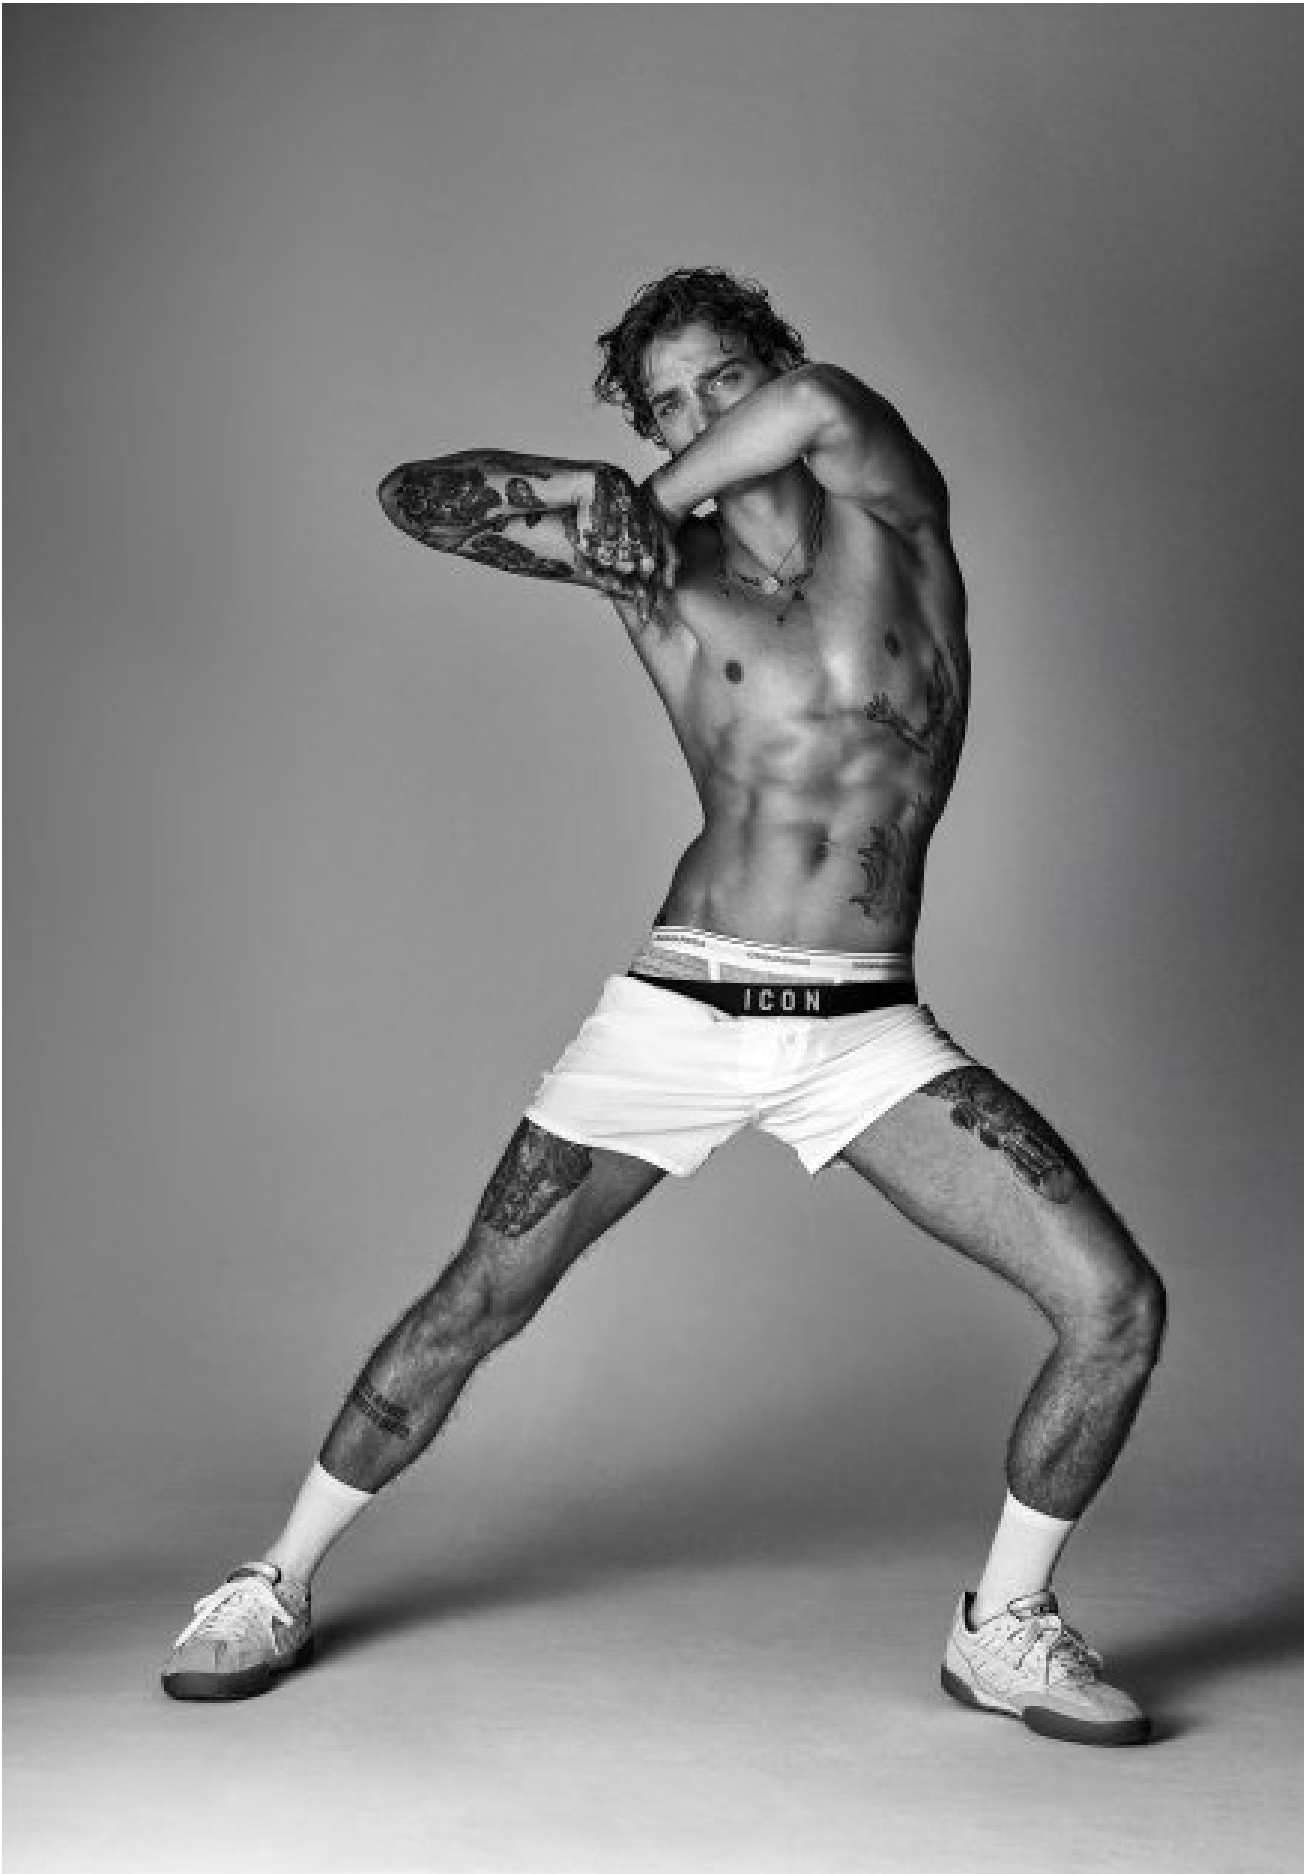

JONATHAN BELLINI

HEIGHT 186 / 6'1.5" | CHEST 99 / 39 | WAIST 79 / 31 | HAIR DARK BLONDE | SHOES 44 / 10 | SUIT 48 / 38

kult
AUSTRALIA