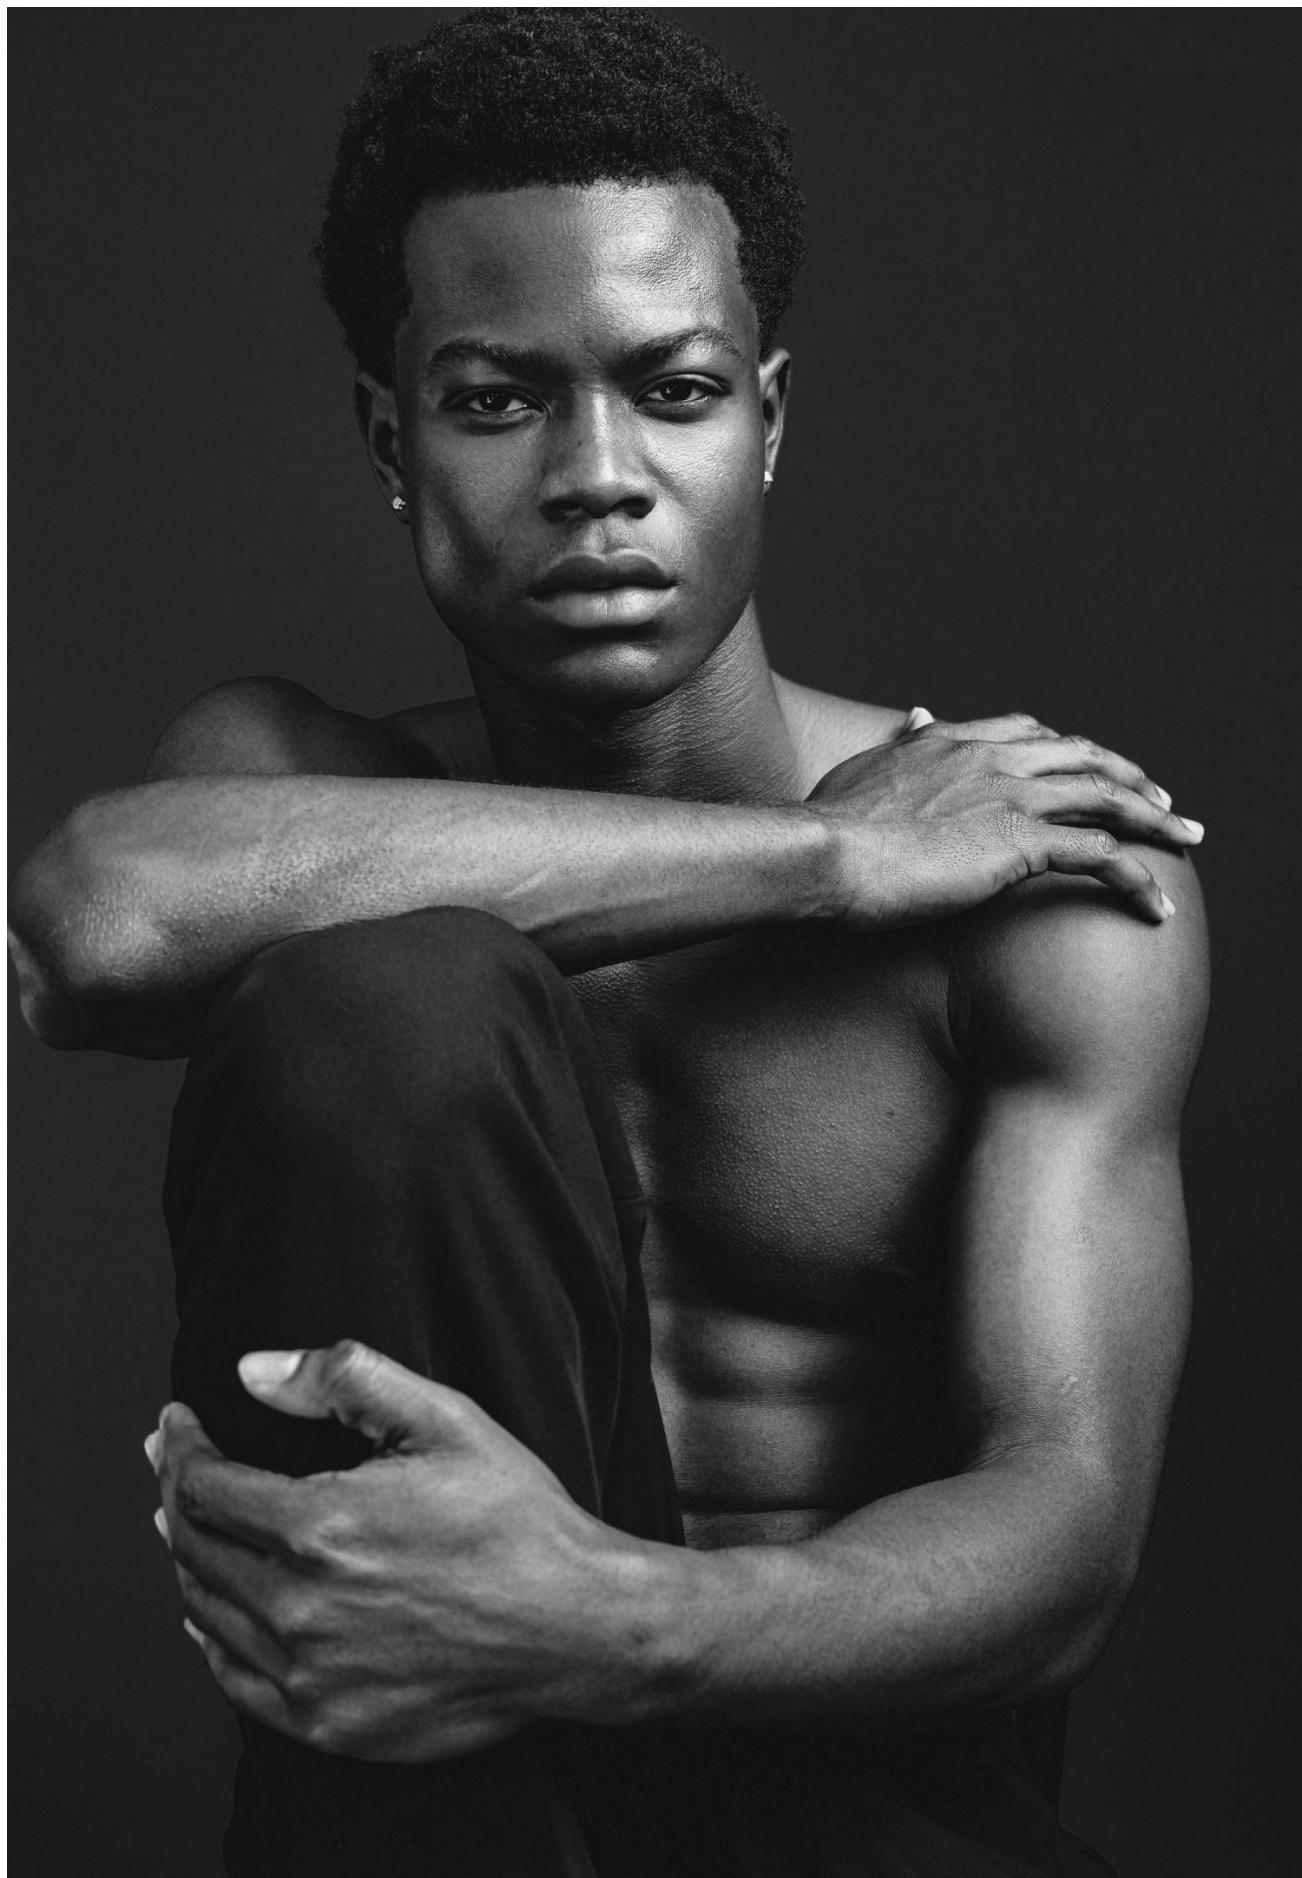

DANIEL ONAGHISE

HEIGHT 185 / 6'1" | CHEST 94 / 37 | WAIST 80 / 31.5 | HAIR BLACK | EYES BROWN | SHOES 45.5 / 11.5

kult
AUSTRALIA

DANIEL ONAGHISE

HEIGHT 185 / 6'1" | CHEST 94 / 37 | WAIST 80 / 31.5 | HAIR BLACK | EYES BROWN | SHOES 45.5 / 11.5

kult
AUSTRALIA

DANIEL ONAGHISE

HEIGHT 185 / 6'1" | CHEST 94 / 37 | WAIST 80 / 31.5 | HAIR BLACK | EYES BROWN | SHOES 45.5 / 11.5

kult
AUSTRALIA

DANIEL ONAGHISE

HEIGHT 185 / 6'1" | CHEST 94 / 37 | WAIST 80 / 31.5 | HAIR BLACK | EYES BROWN | SHOES 45.5 / 11.5