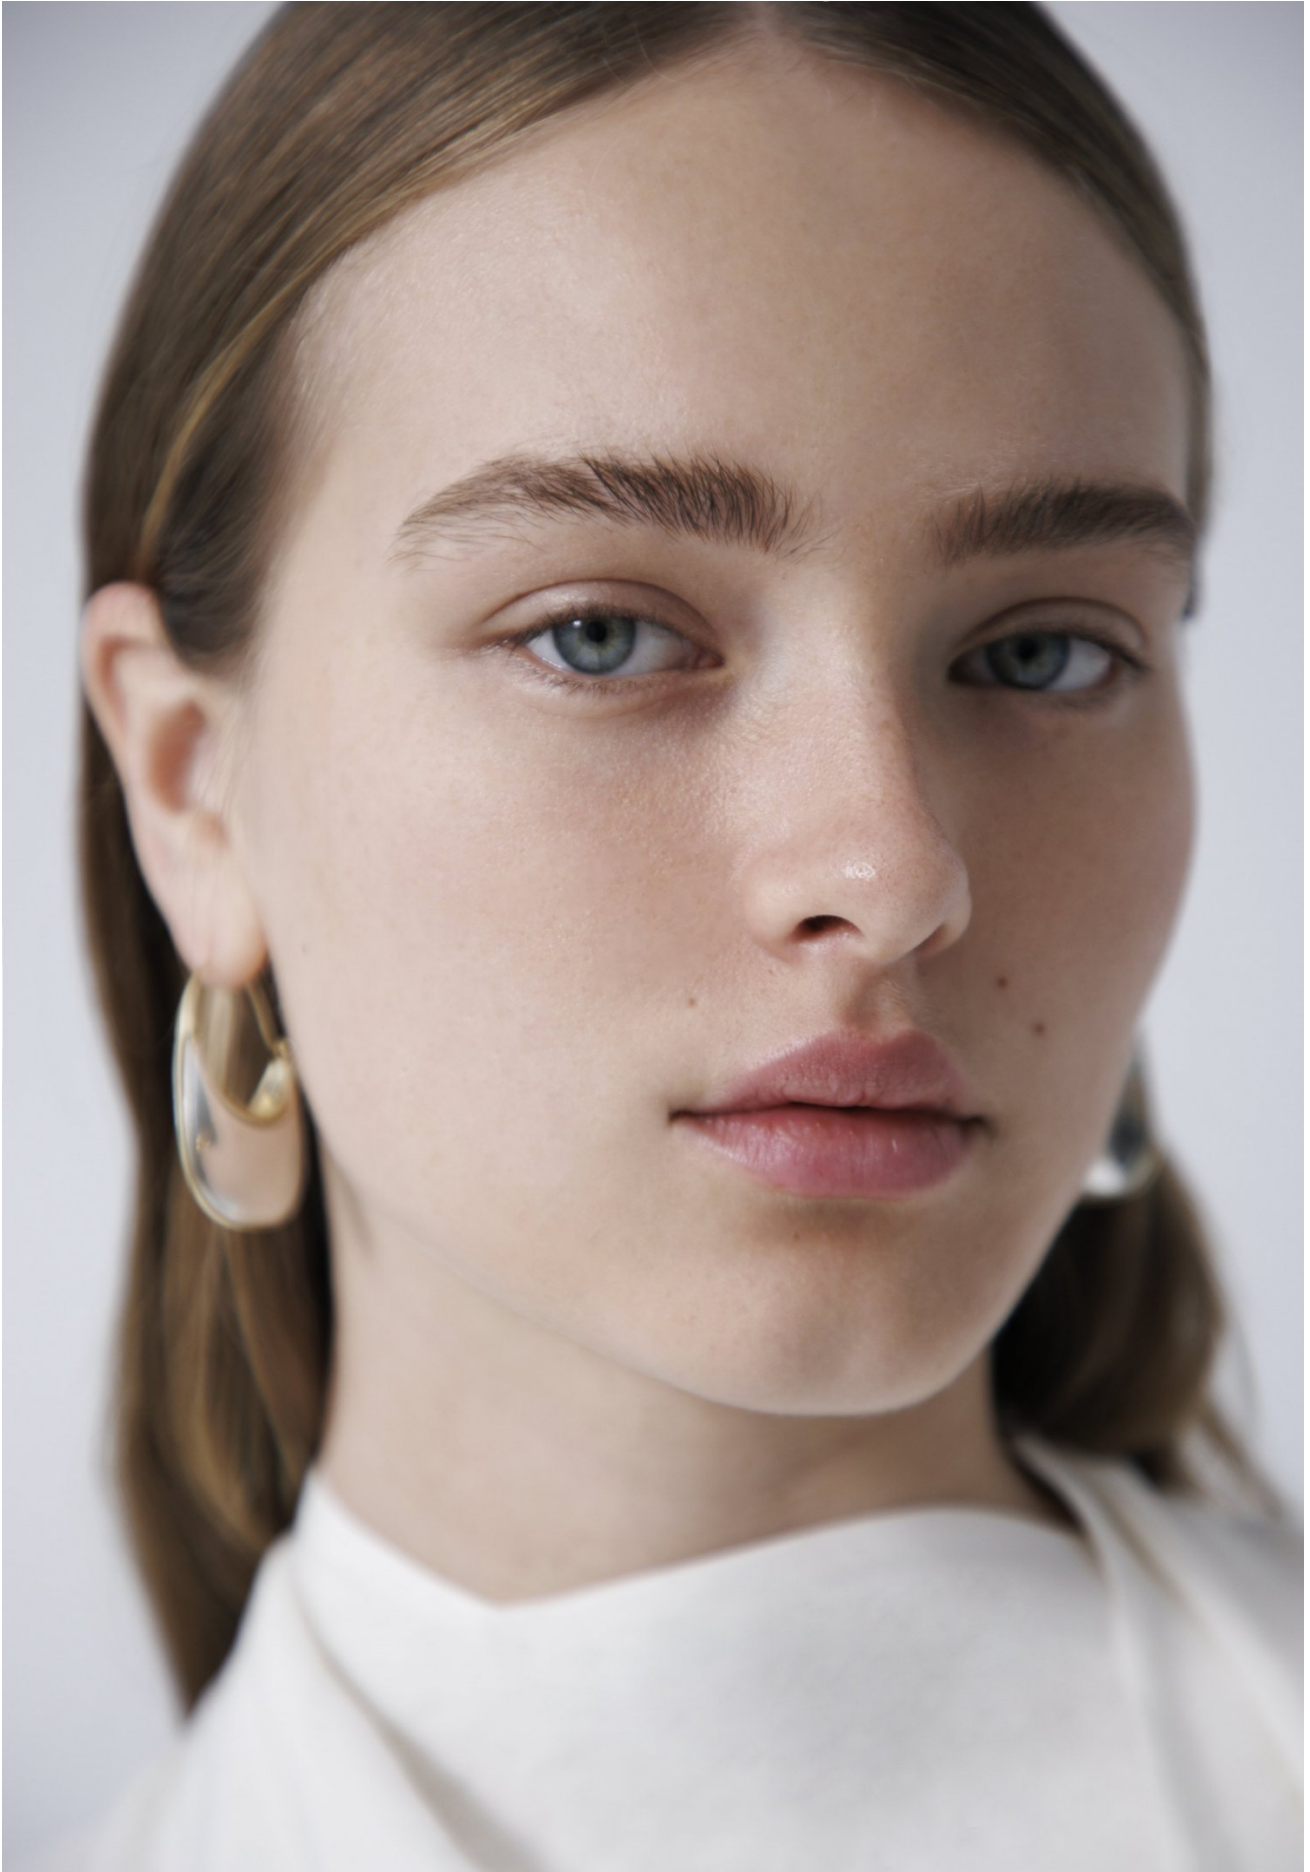

MICHAELA

HEIGHT 178 / 5'10" | BUST 77 / 30 / A | WAIST 64 / 25 | HIPS 92 / 36.5" | HAIR DARK BLONDE | EYES BLUE
DRESS 8 | SHOES 9 AU / 40 EU

kult
AUSTRALIA

MICHAELA

HEIGHT 178 / 5'10" | BUST 77 / 30 / A | WAIST 64 / 25 | HIPS 92 / 36.5" | HAIR DARK BLONDE | EYES BLUE
DRESS 8 | SHOES 9 AU / 40 EU