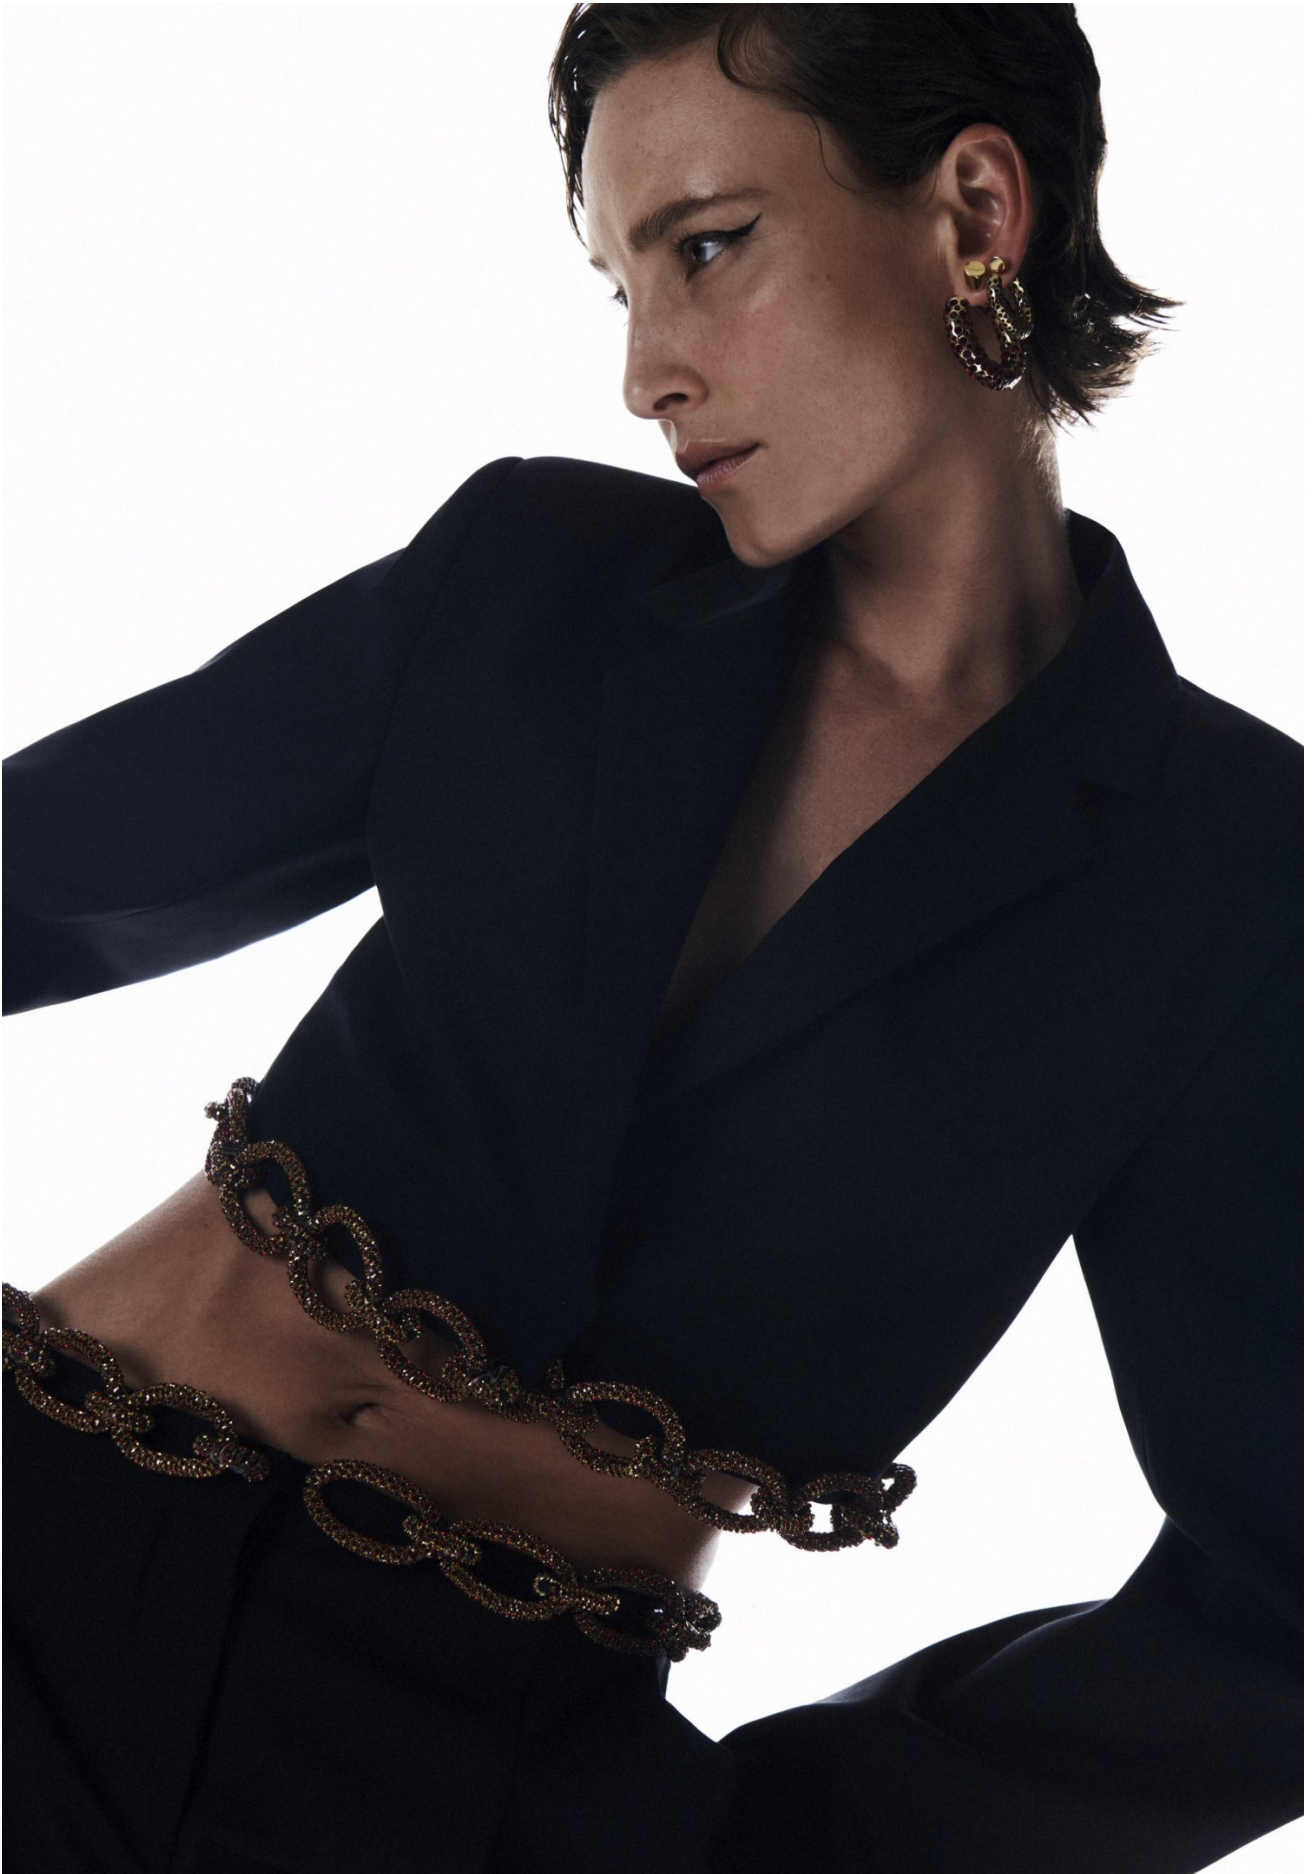

DRESS 6 | SHOES 7 AU / 38 EU

kult
AUSTRALIA

KELSEY MARTINOVICH

HEIGHT 174 / 5'8.5" | BUST 81 / 32 / A | WAIST 61 / 24 | HIPS 89 / 35" | HAIR BROWN | EYES GREEN

DRESS 6 | SHOES 7 AU / 38 EU

kult
AUSTRALIA

KELSEY MARTINOVICH