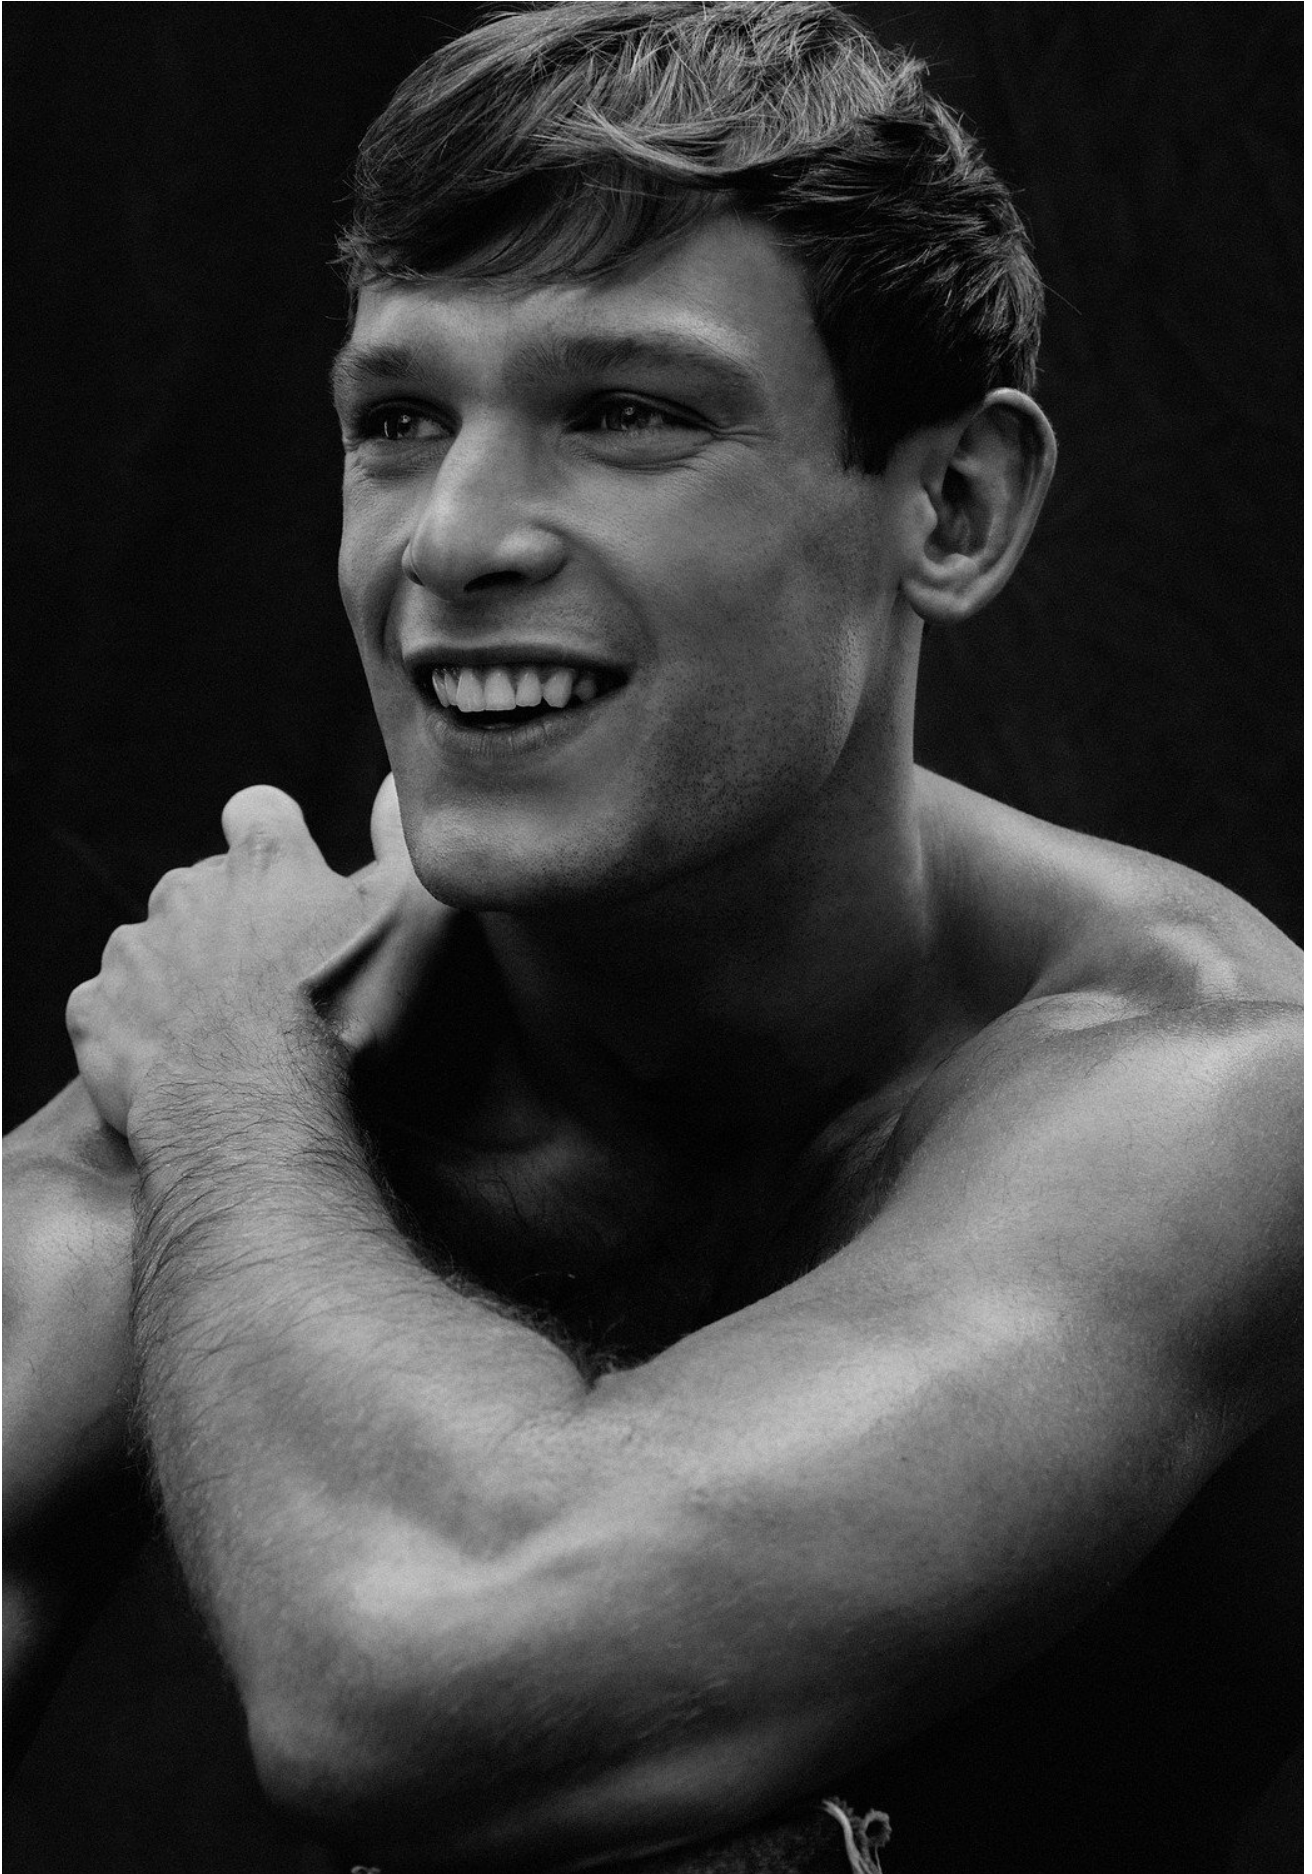

kult
AUSTRALIA

ELLIOTT REEDER

HEIGHT 188 / 6'2" | CHEST 99 / 39 | WAIST 81 / 32 | HAIR DARK BLONDE | EYES BLUE | SHOES 44 / 10 | SUIT 50 / 40

kult
AUSTRALIA

ELLIOTT REEDER

HEIGHT 188 / 6'2" | CHEST 99 / 39 | WAIST 81 / 32 | HAIR DARK BLONDE | EYES BLUE | SHOES 44 / 10 | SUIT 50 / 40