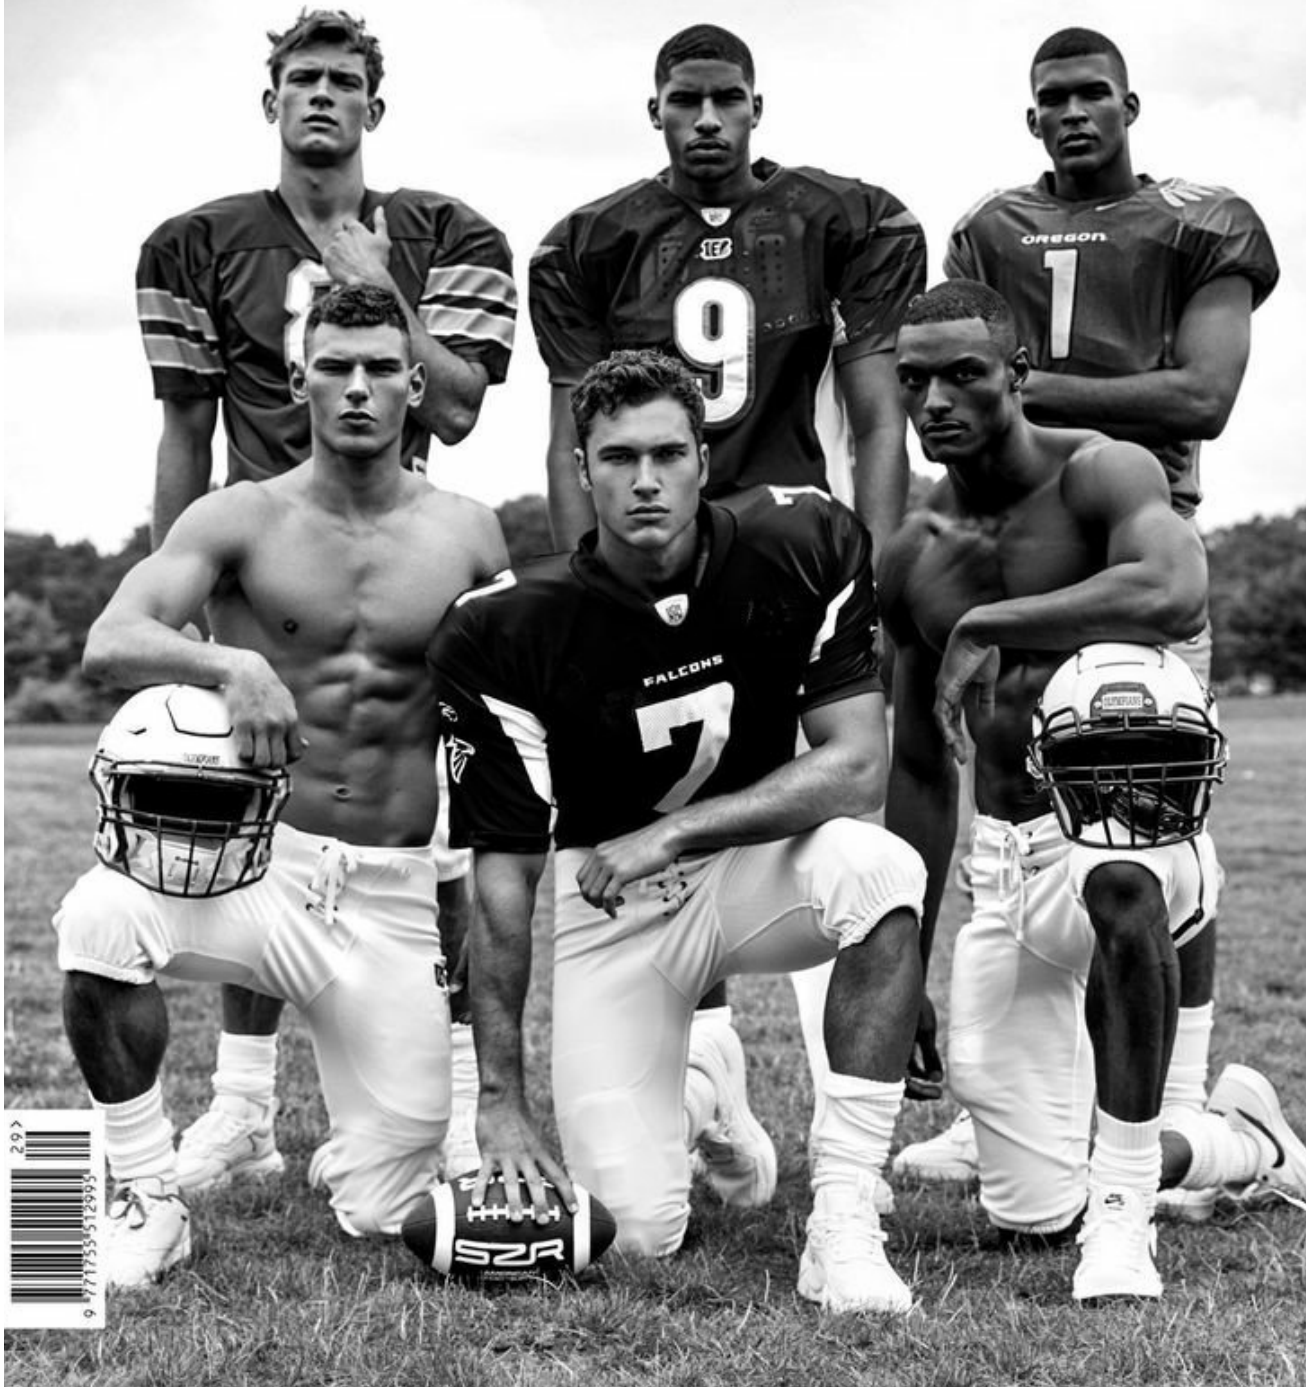

THE DREAM TEAM

HEIGHT 188 / 6'2" | CHEST 99 / 39 | WAIST 81 / 32 | HAIR DARK BLONDE | EYES BLUE | SHOES 44 / 10 | SUIT 50 / 40

kult
AUSTRALIA