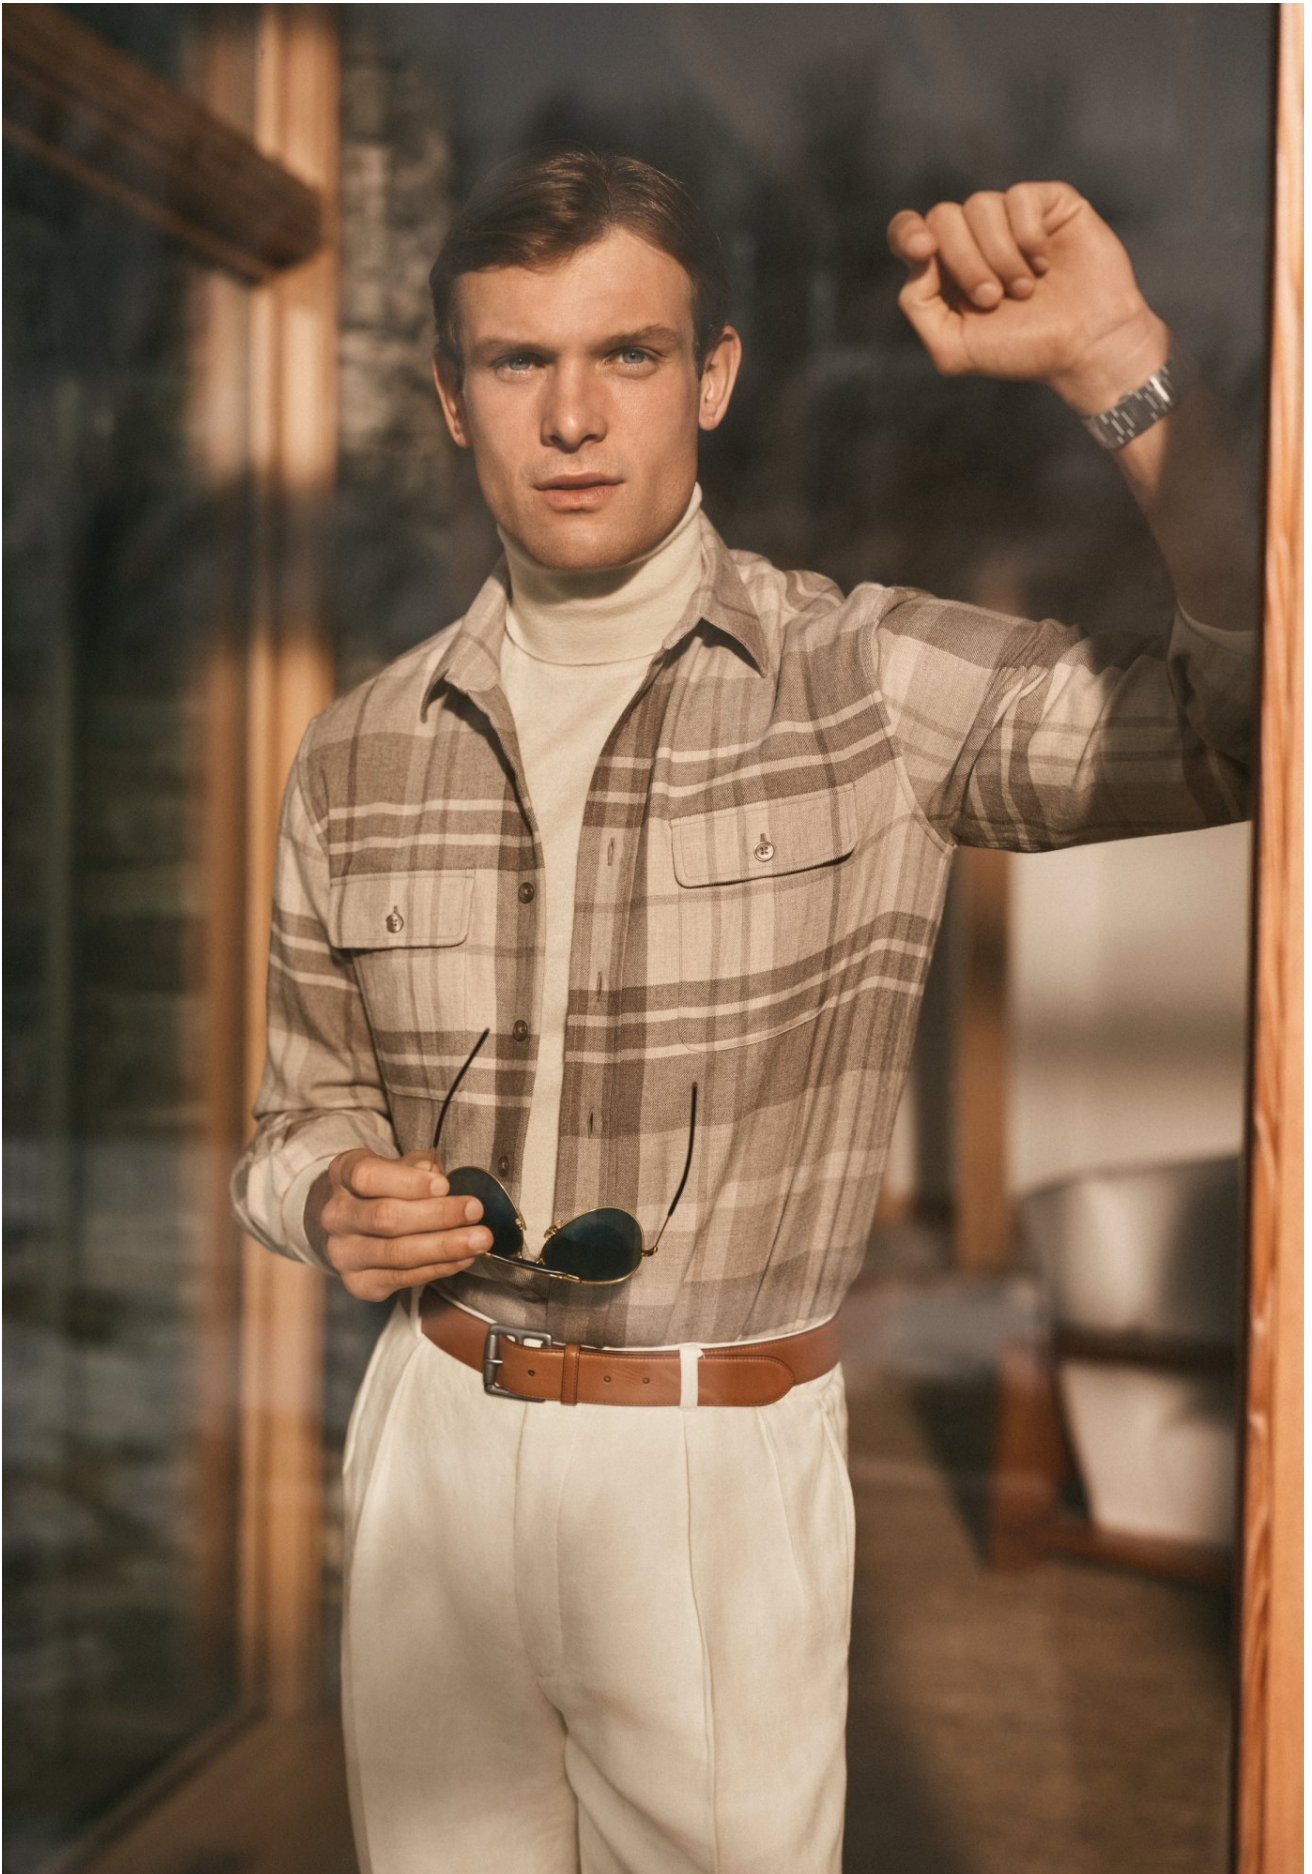

ELLIOTT REEDER

HEIGHT 188 / 6'2" | CHEST 99 / 39 | WAIST 81 / 32 | HAIR DARK BLONDE | EYES BLUE | SHOES 44 / 10 | SUIT 50 / 40

kult
AUSTRALIA