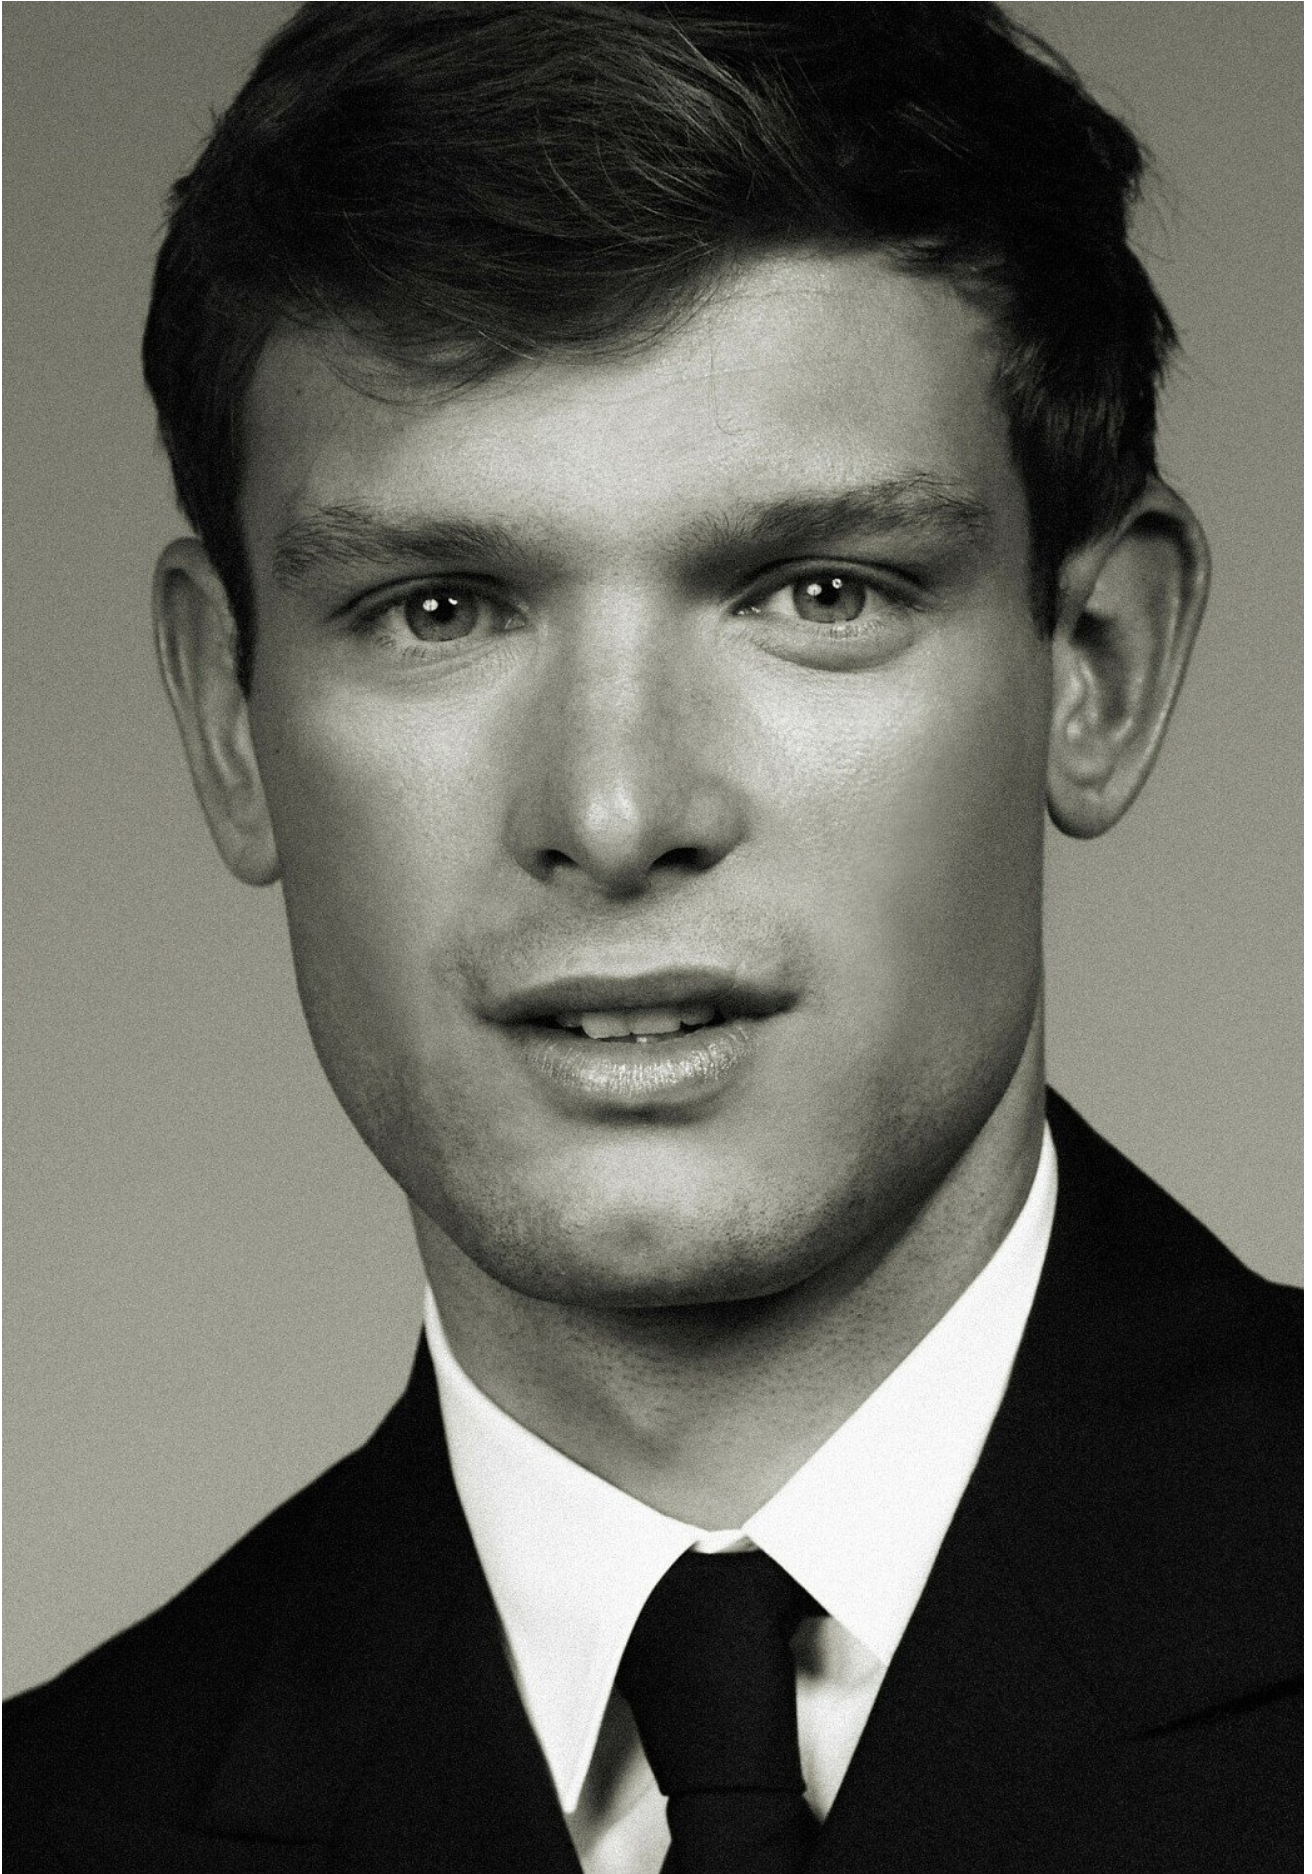

kult
AUSTRALIA

ELLIOTT REEDER

HEIGHT 188 / 6'2" | CHEST 99 / 39 | WAIST 81 / 32 | HAIR DARK BLONDE | EYES BLUE | SHOES 44 / 10 | SUIT 50 / 40

kult
AUSTRALIA

ELLIOTT REEDER

HEIGHT 188 / 6'2" | CHEST 99 / 39 | WAIST 81 / 32 | HAIR DARK BLONDE | EYES BLUE | SHOES 44 / 10 | SUIT 50 / 40