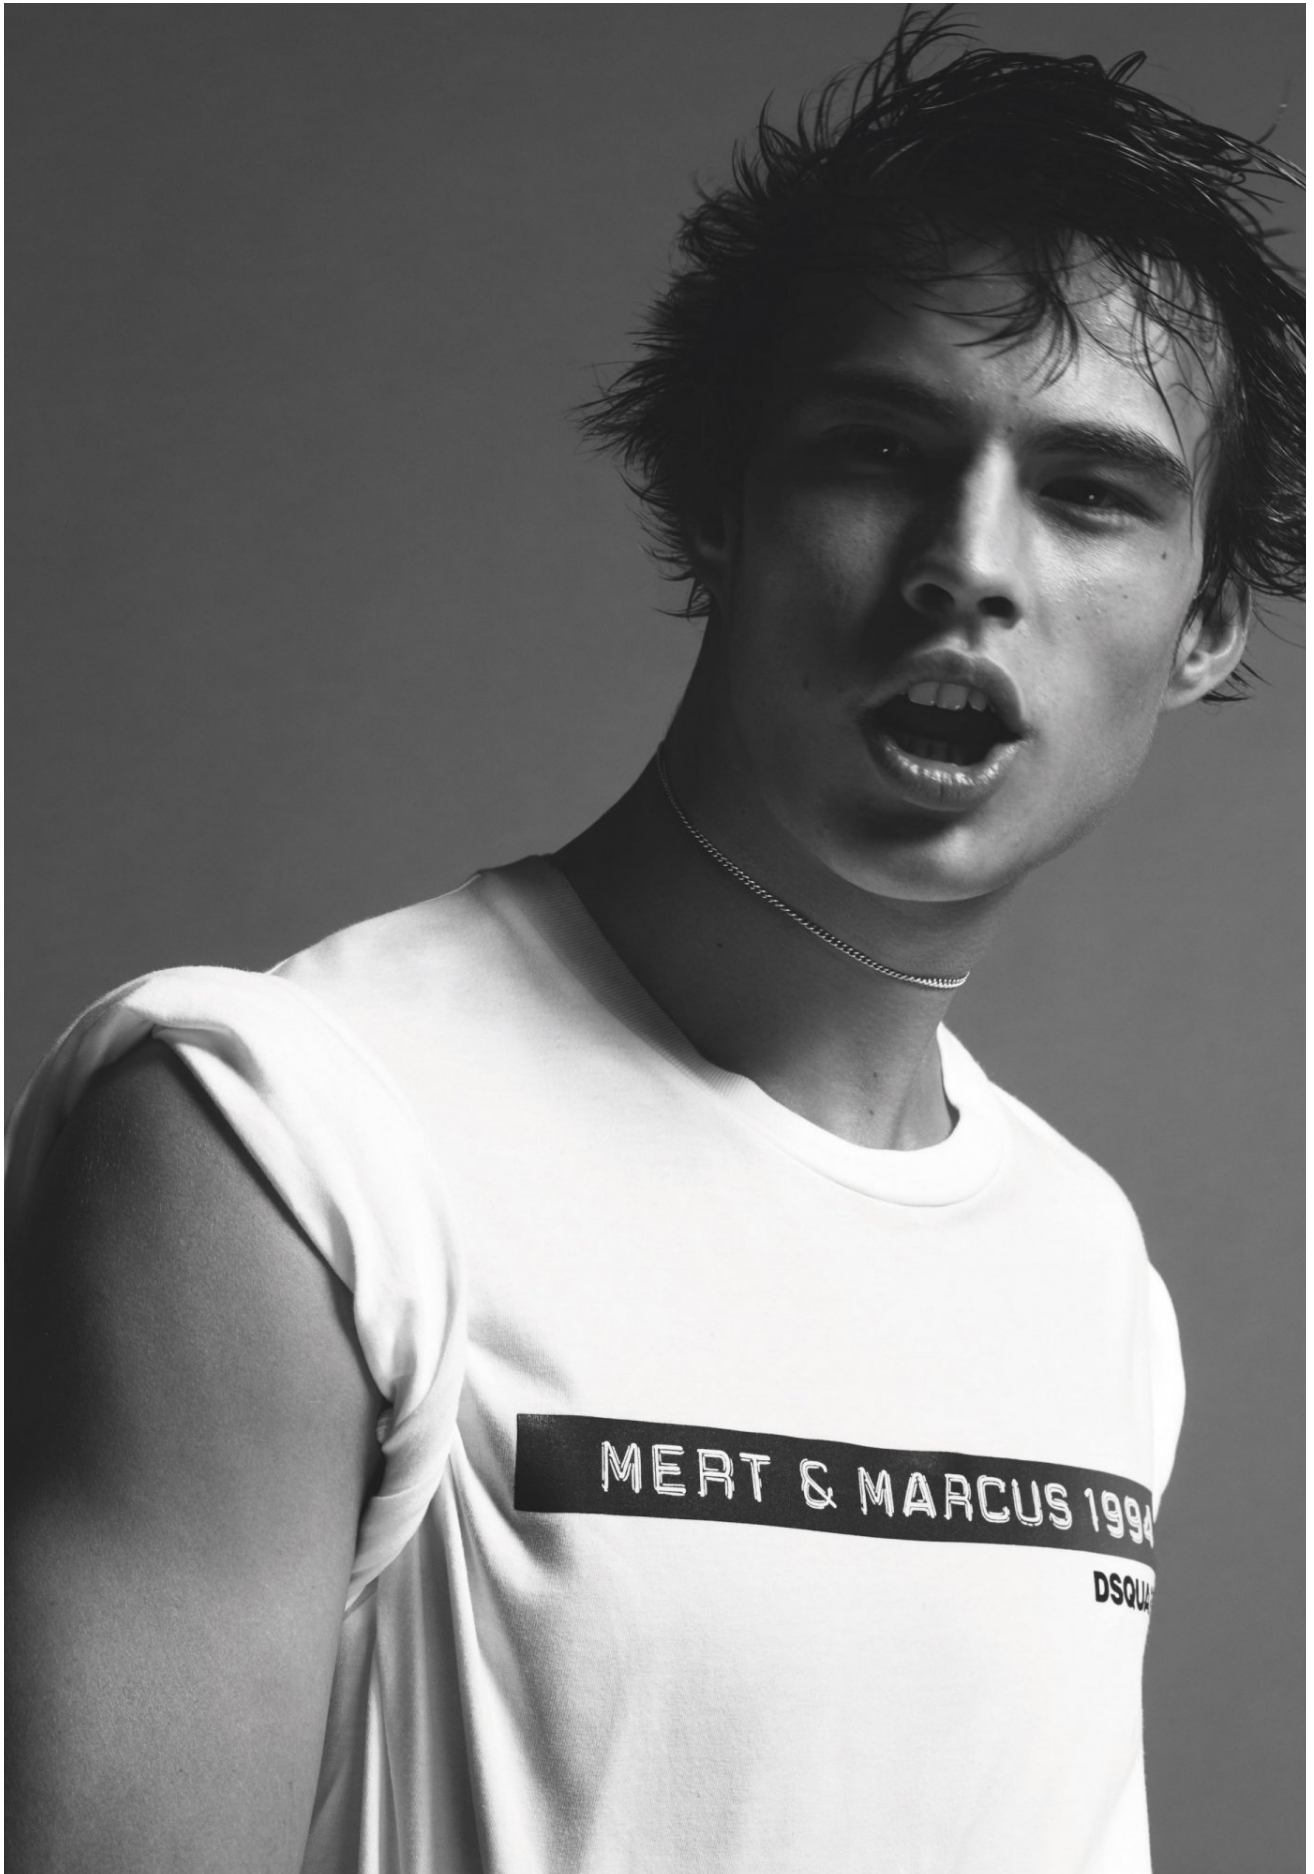

kult
AUSTRALIA

LOUIS BAINES

VERSACE

HEIGHT 185 / 6'1" | CHEST 93 / 36.5 | WAIST 79 / 31 | HAIR DARK BROWN | EYES BROWN | SHOES 44.5 / 10.5

kult
AUSTRALIA

LOUIS BAINES

HEIGHT 185 / 6'1" | CHEST 93 / 36.5 | WAIST 79 / 31 | HAIR DARK BROWN | EYES BROWN | SHOES 44.5 / 10.5