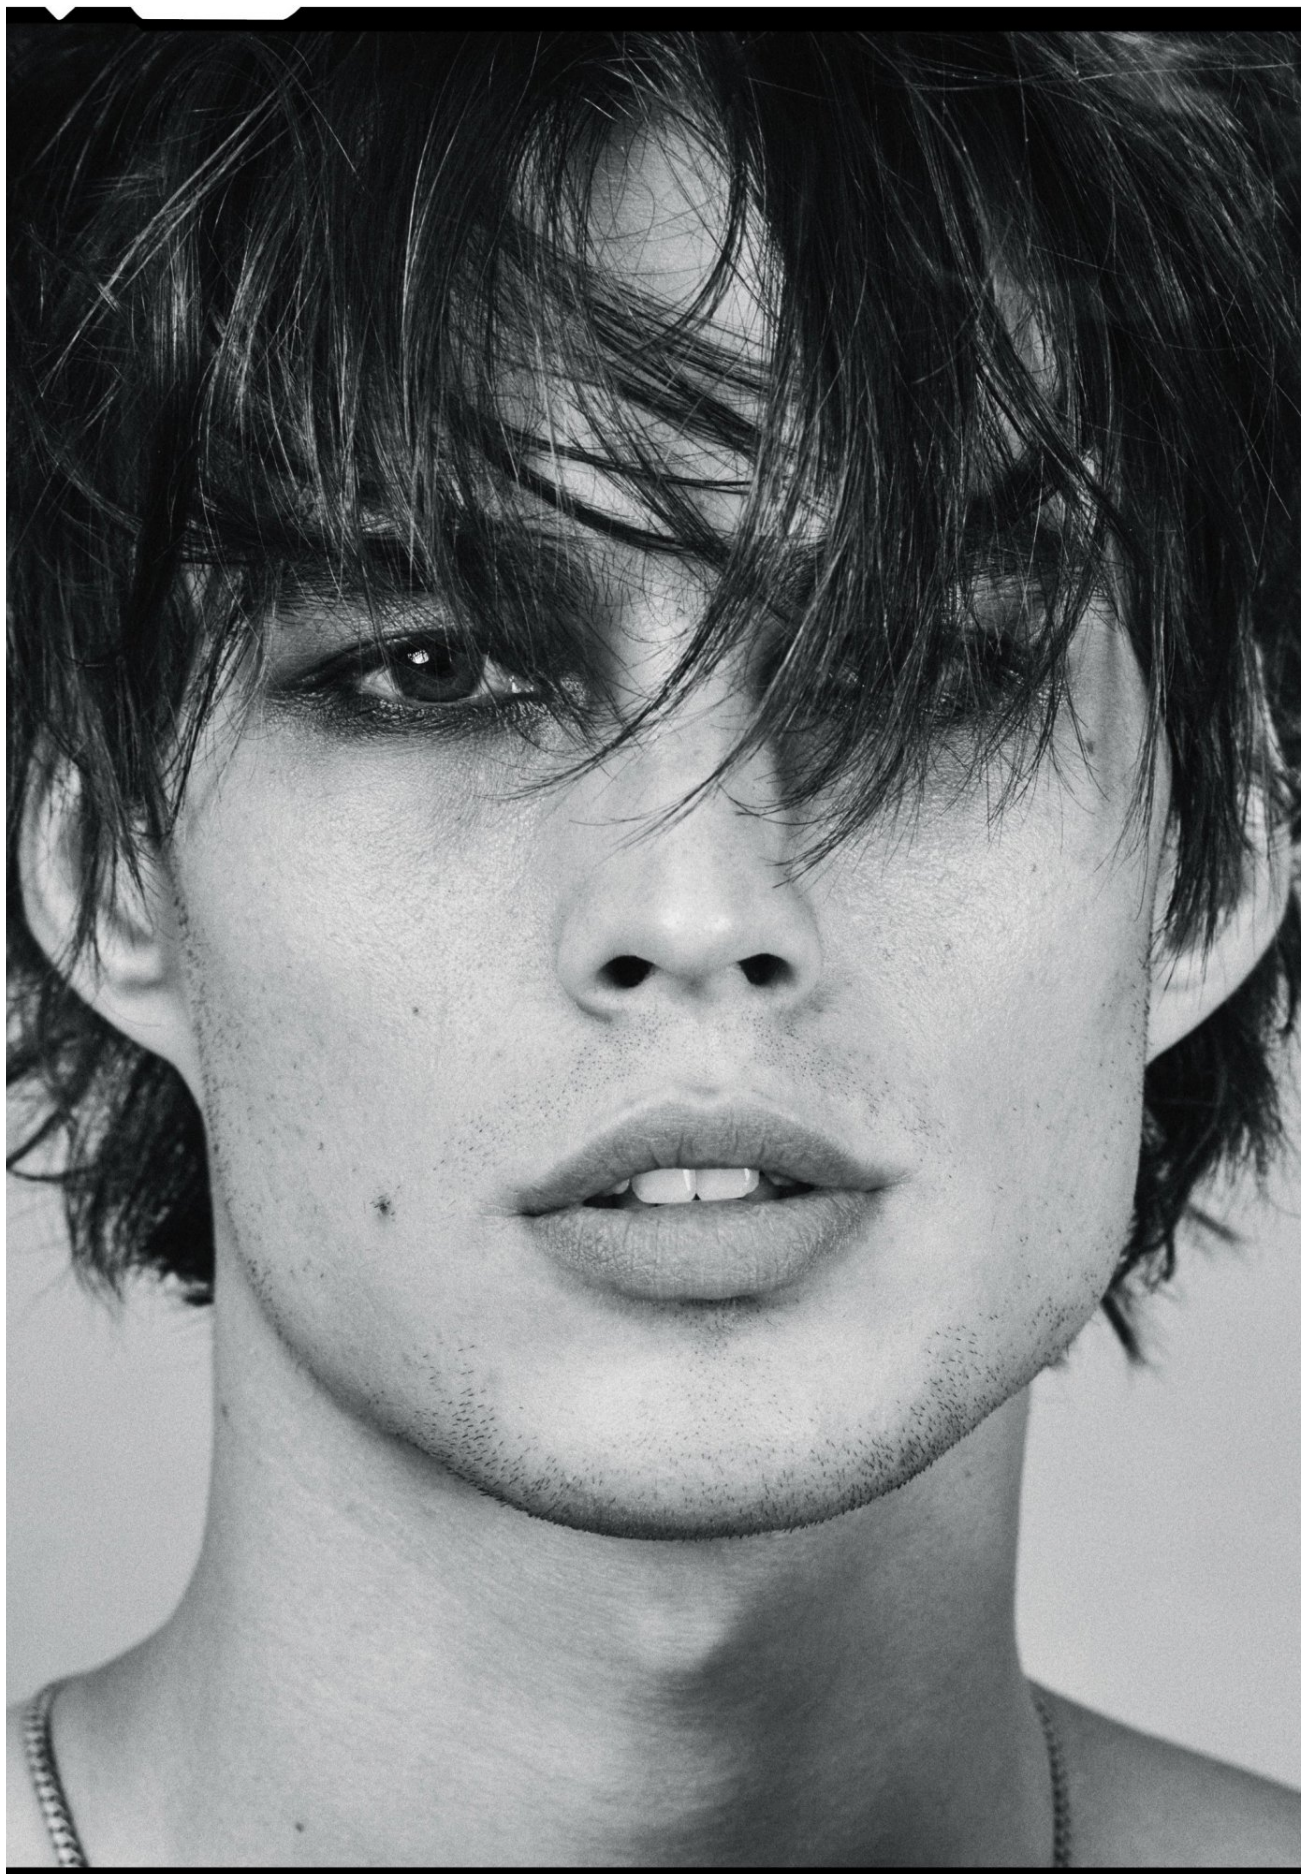

LOUIS BAINES

HEIGHT 185 / 6'1" | CHEST 93 / 36.5 | WAIST 79 / 31 | HAIR DARK BROWN | EYES BROWN | SHOES 44.5 / 10.5

kult
AUSTRALIA