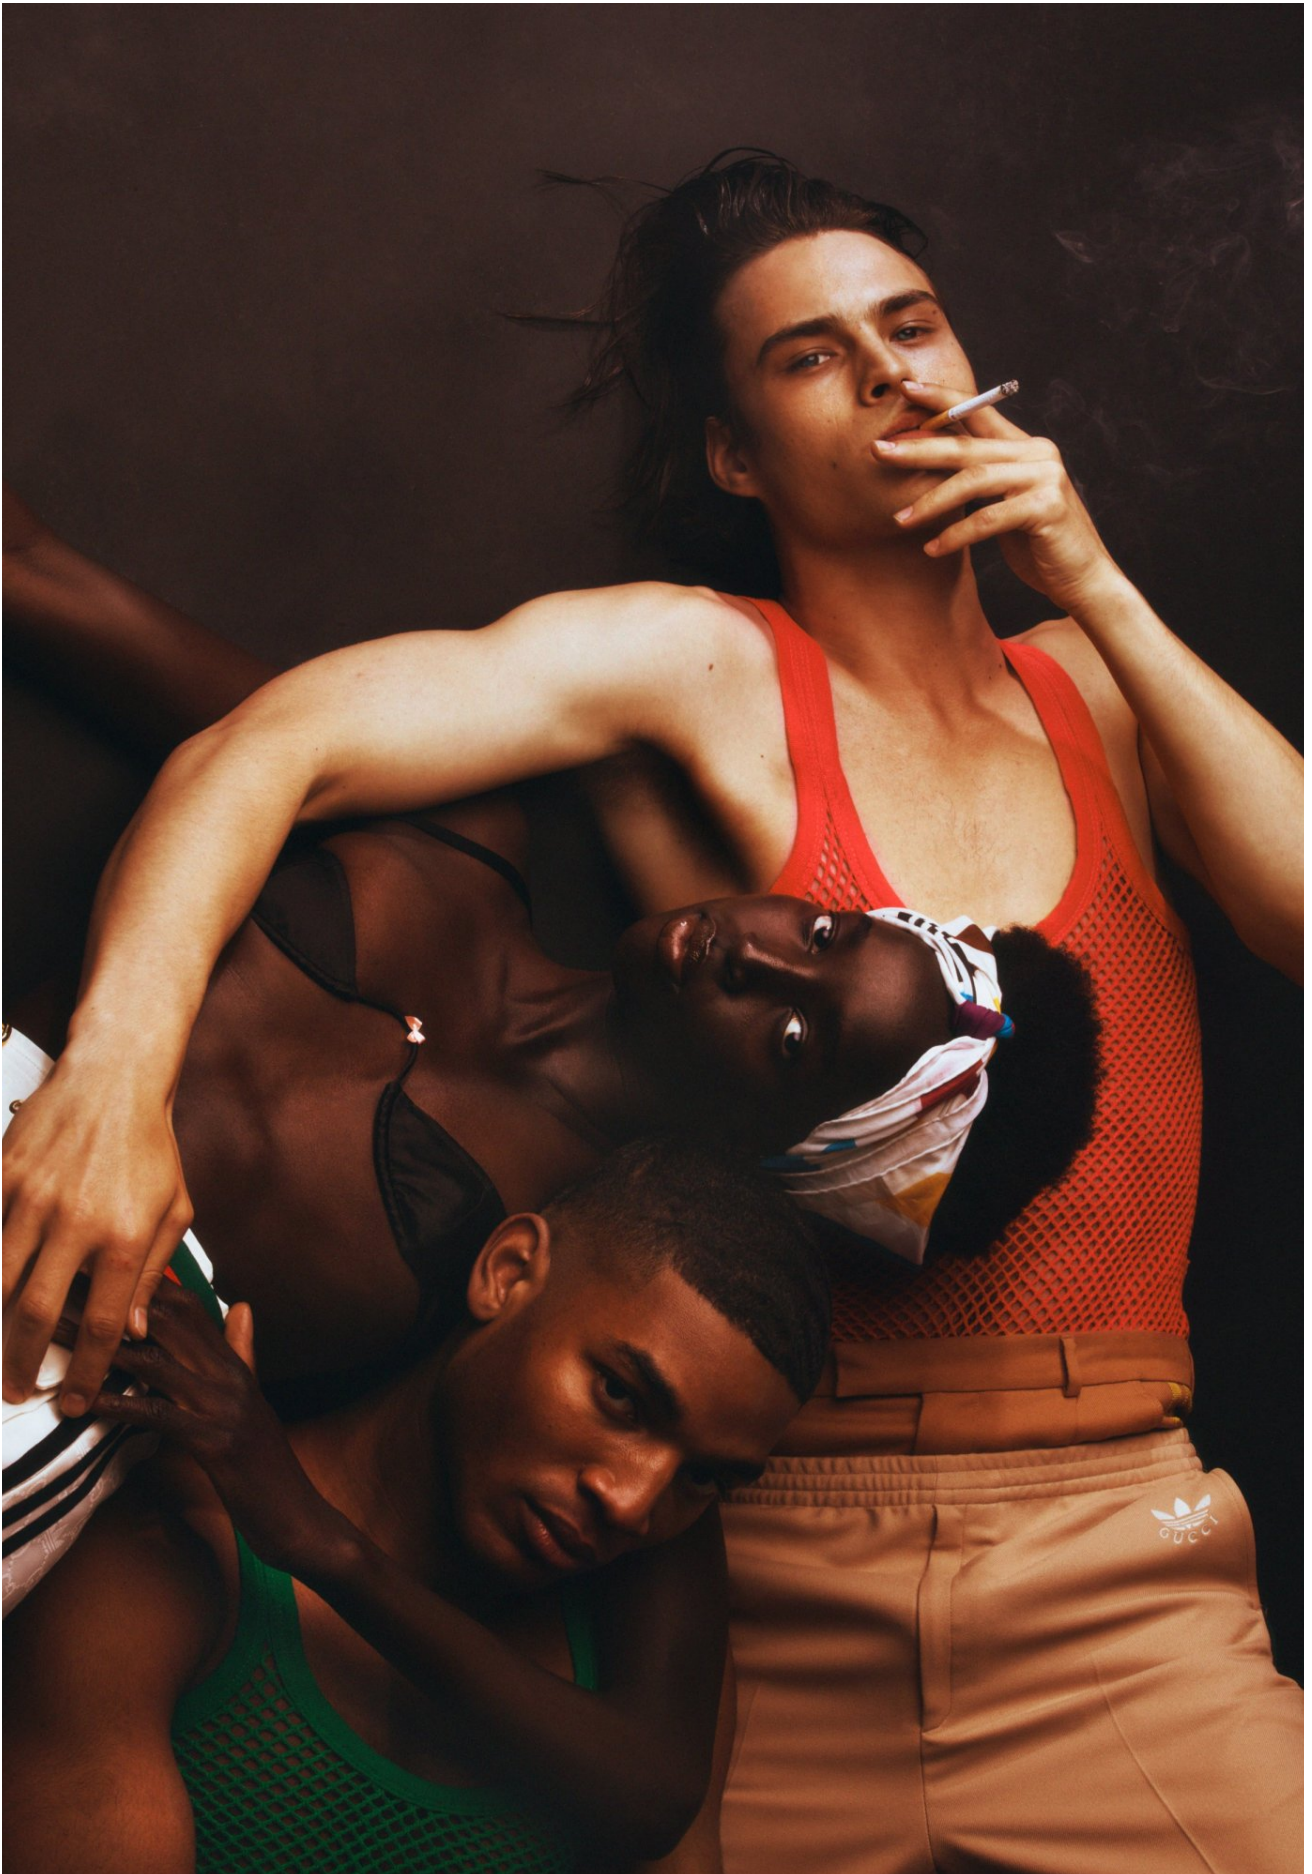

LOUIS BAINES

HEIGHT 185 / 6'1" | CHEST 93 / 36.5 | WAIST 79 / 31 | HAIR DARK BROWN | EYES BROWN | SHOES 44.5 / 10.5

kult
AUSTRALIA