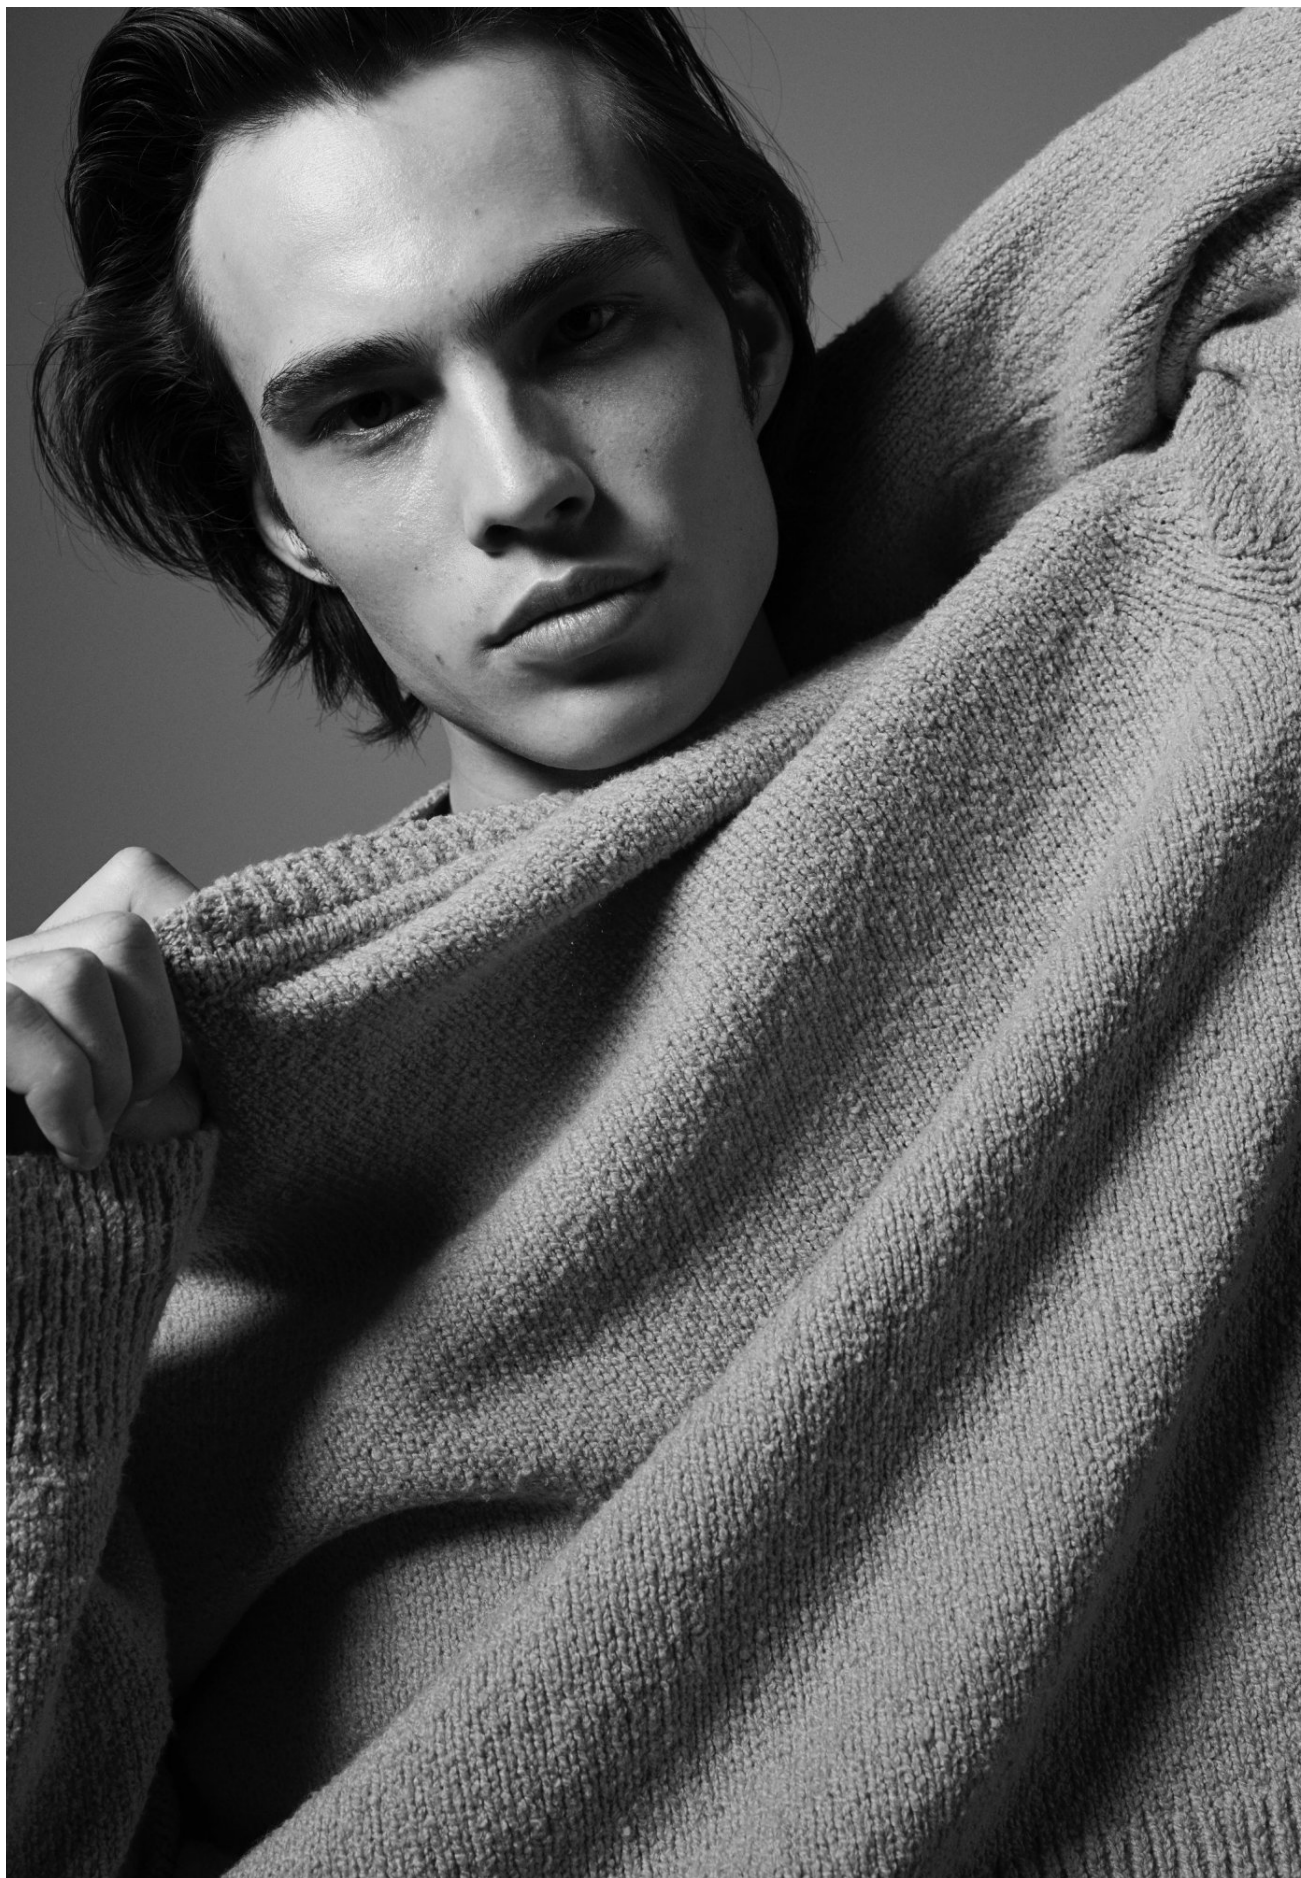

kult
AUSTRALIA

LOUIS BAINES

HEIGHT 185 / 6'1" | CHEST 93 / 36.5 | WAIST 79 / 31 | HAIR DARK BROWN | EYES BROWN | SHOES 44.5 / 10.5

kult
AUSTRALIA

LOUIS BAINES

HEIGHT 185 / 6'1" | CHEST 93 / 36.5 | WAIST 79 / 31 | HAIR DARK BROWN | EYES BROWN | SHOES 44.5 / 10.5