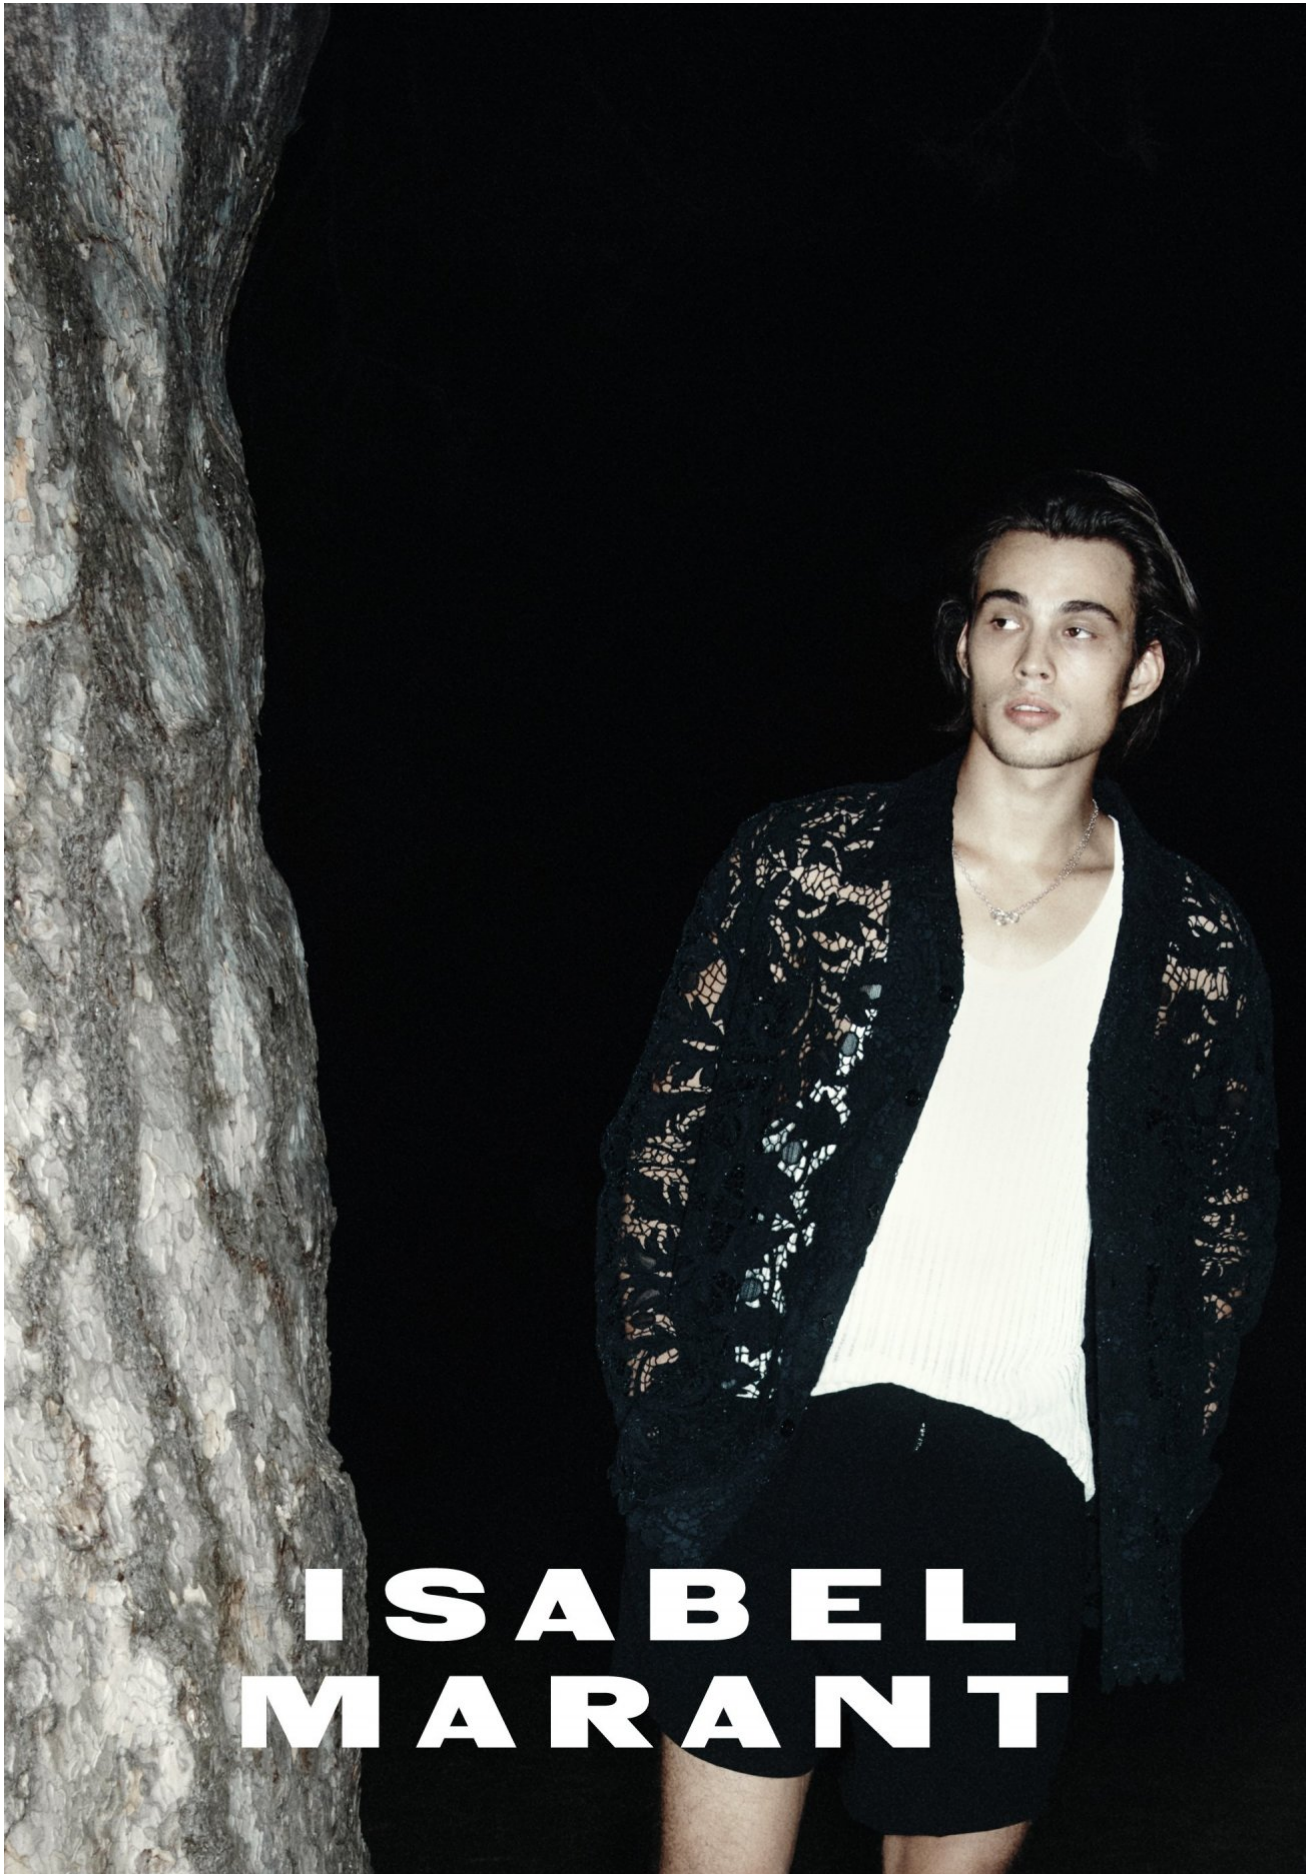

kult
AUSTRALIA

LOUIS BAINES

**ISABEL
MARANT**

HEIGHT 185 / 6'1" | CHEST 93 / 36.5 | WAIST 79 / 31 | HAIR DARK BROWN | EYES BROWN | SHOES 44.5 / 10.5

kult
AUSTRALIA

LOUIS BAINES

**ISABEL
MARANT**

HEIGHT 185 / 6'1" | CHEST 93 / 36.5 | WAIST 79 / 31 | HAIR DARK BROWN | EYES BROWN | SHOES 44.5 / 10.5