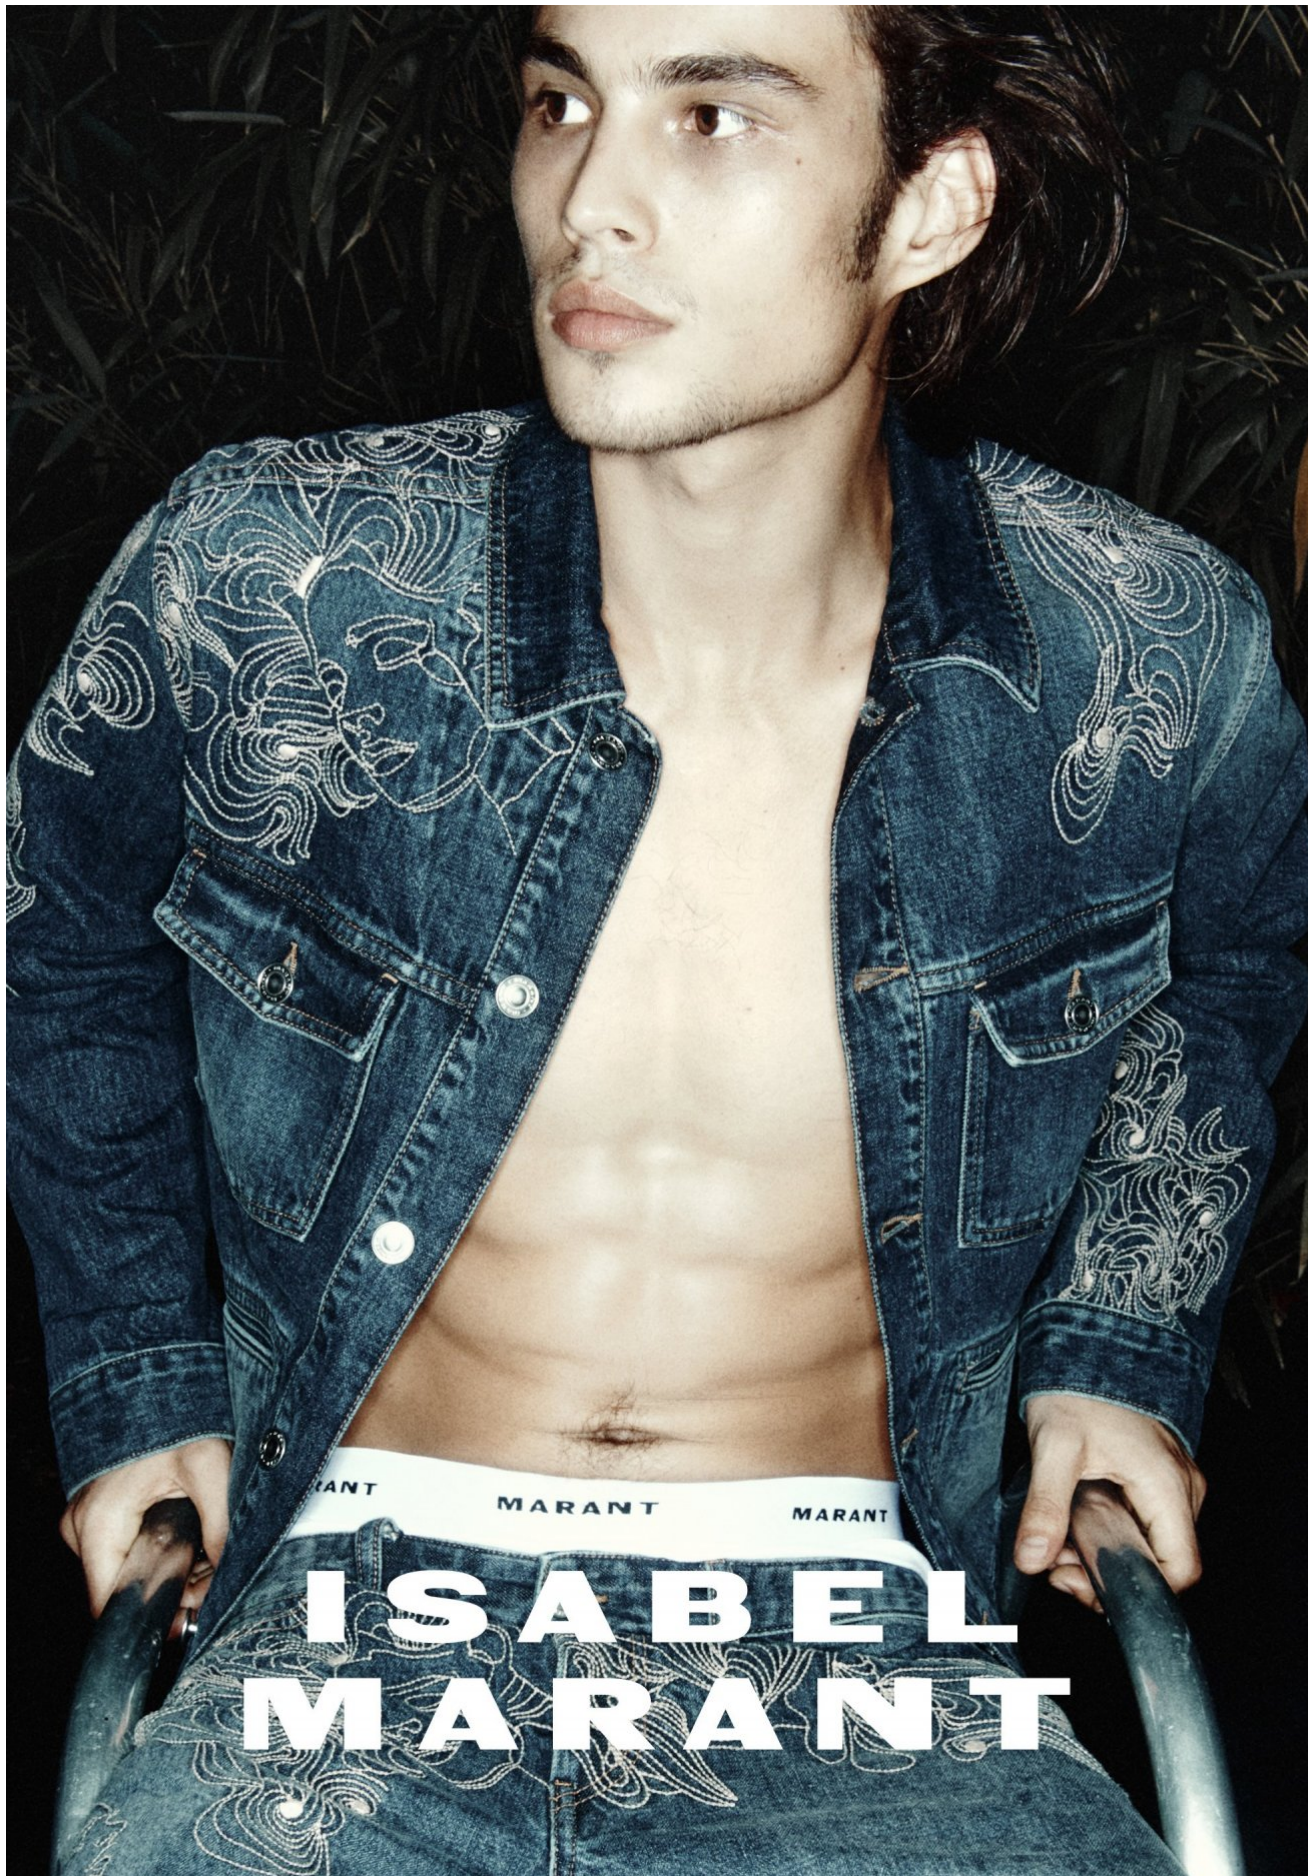

LOUIS BAINES

HEIGHT 185 / 6'1" | CHEST 93 / 36.5 | WAIST 79 / 31 | HAIR DARK BROWN | EYES BROWN | SHOES 44.5 / 10.5

kult
AUSTRALIA