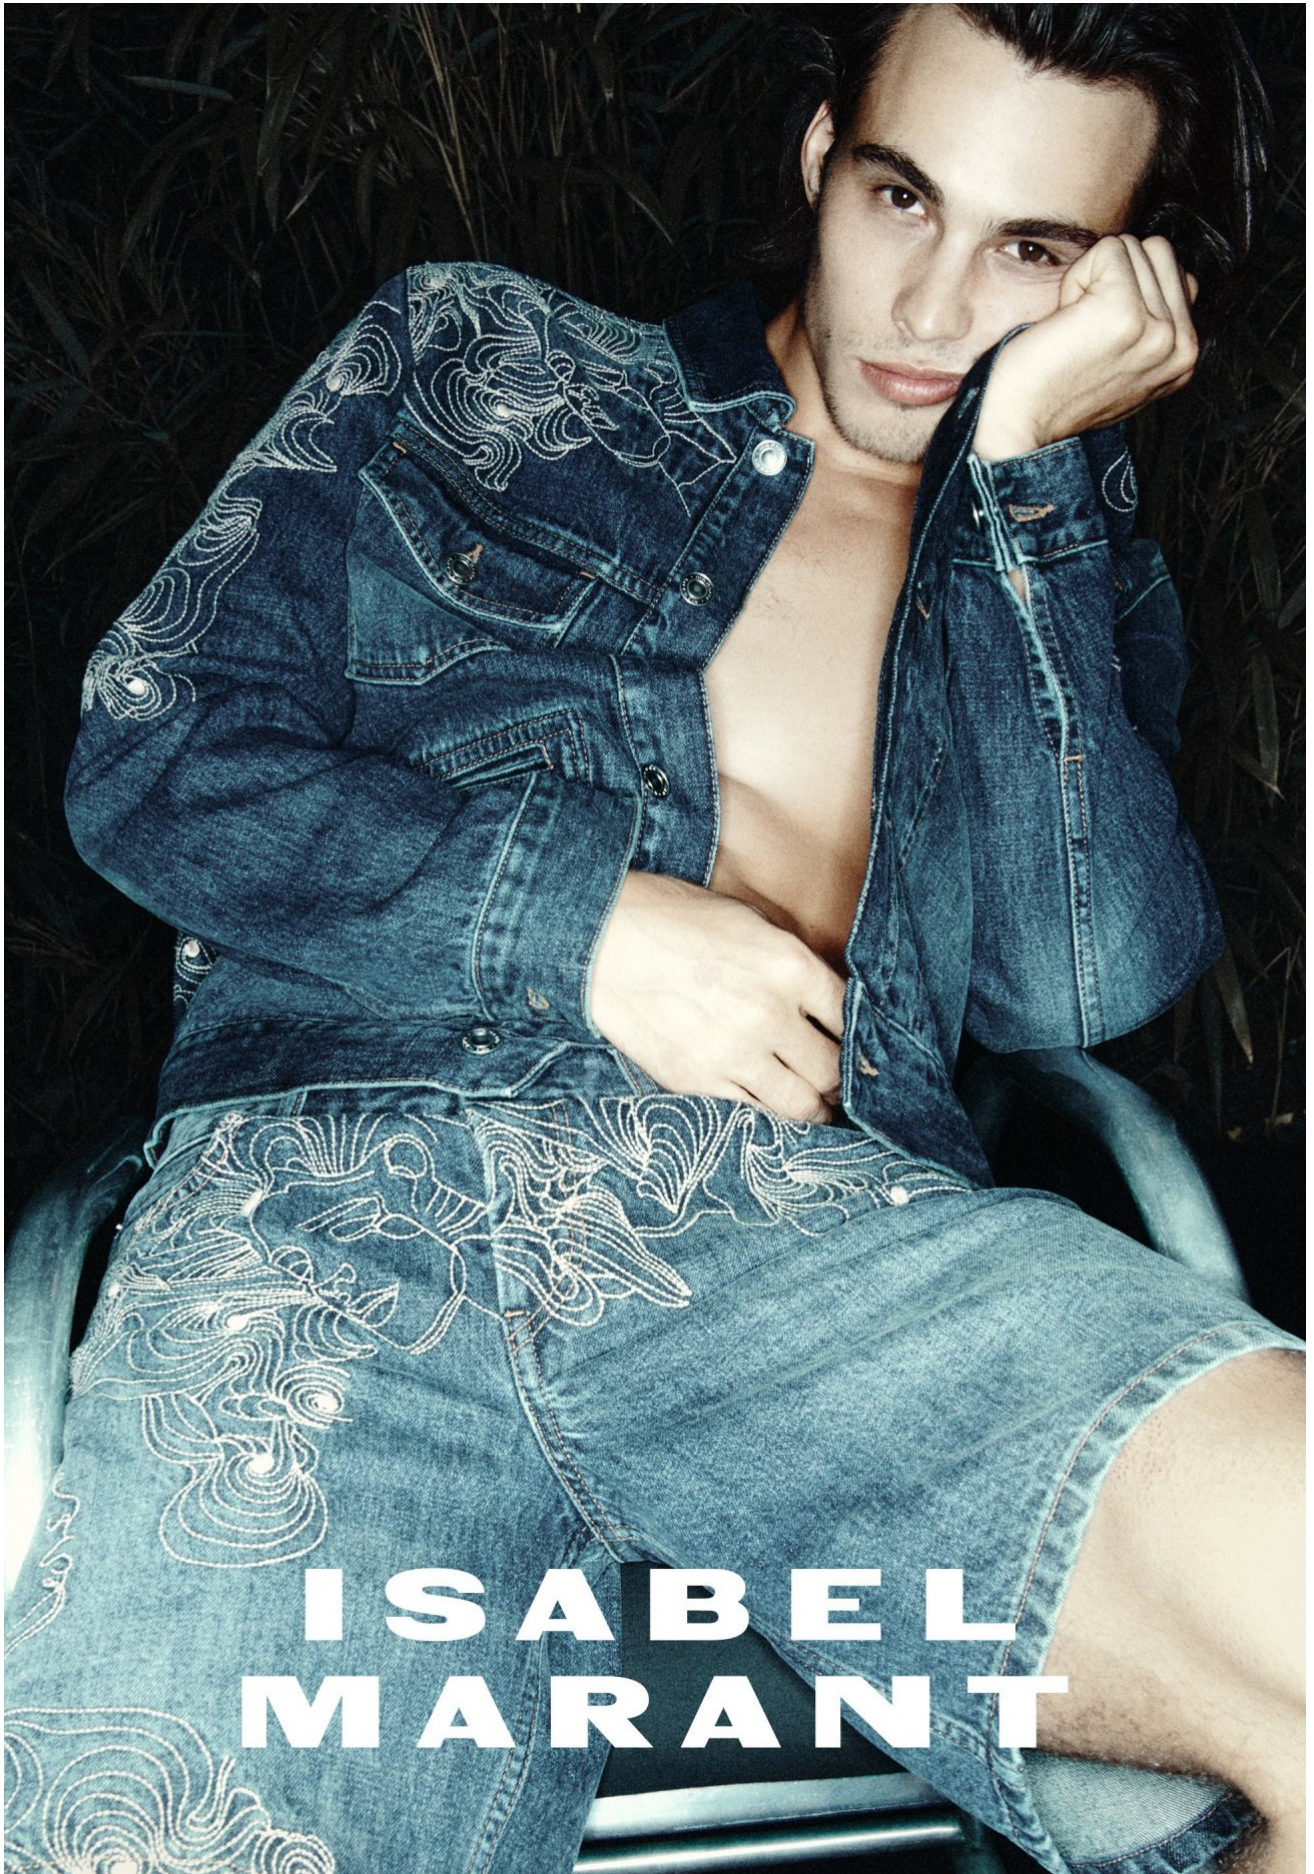

LOUIS BAINES

**ISABEL
MARANT**

HEIGHT 185 / 6'1" | CHEST 93 / 36.5 | WAIST 79 / 31 | HAIR DARK BROWN | EYES BROWN | SHOES 44.5 / 10.5

kult
AUSTRALIA