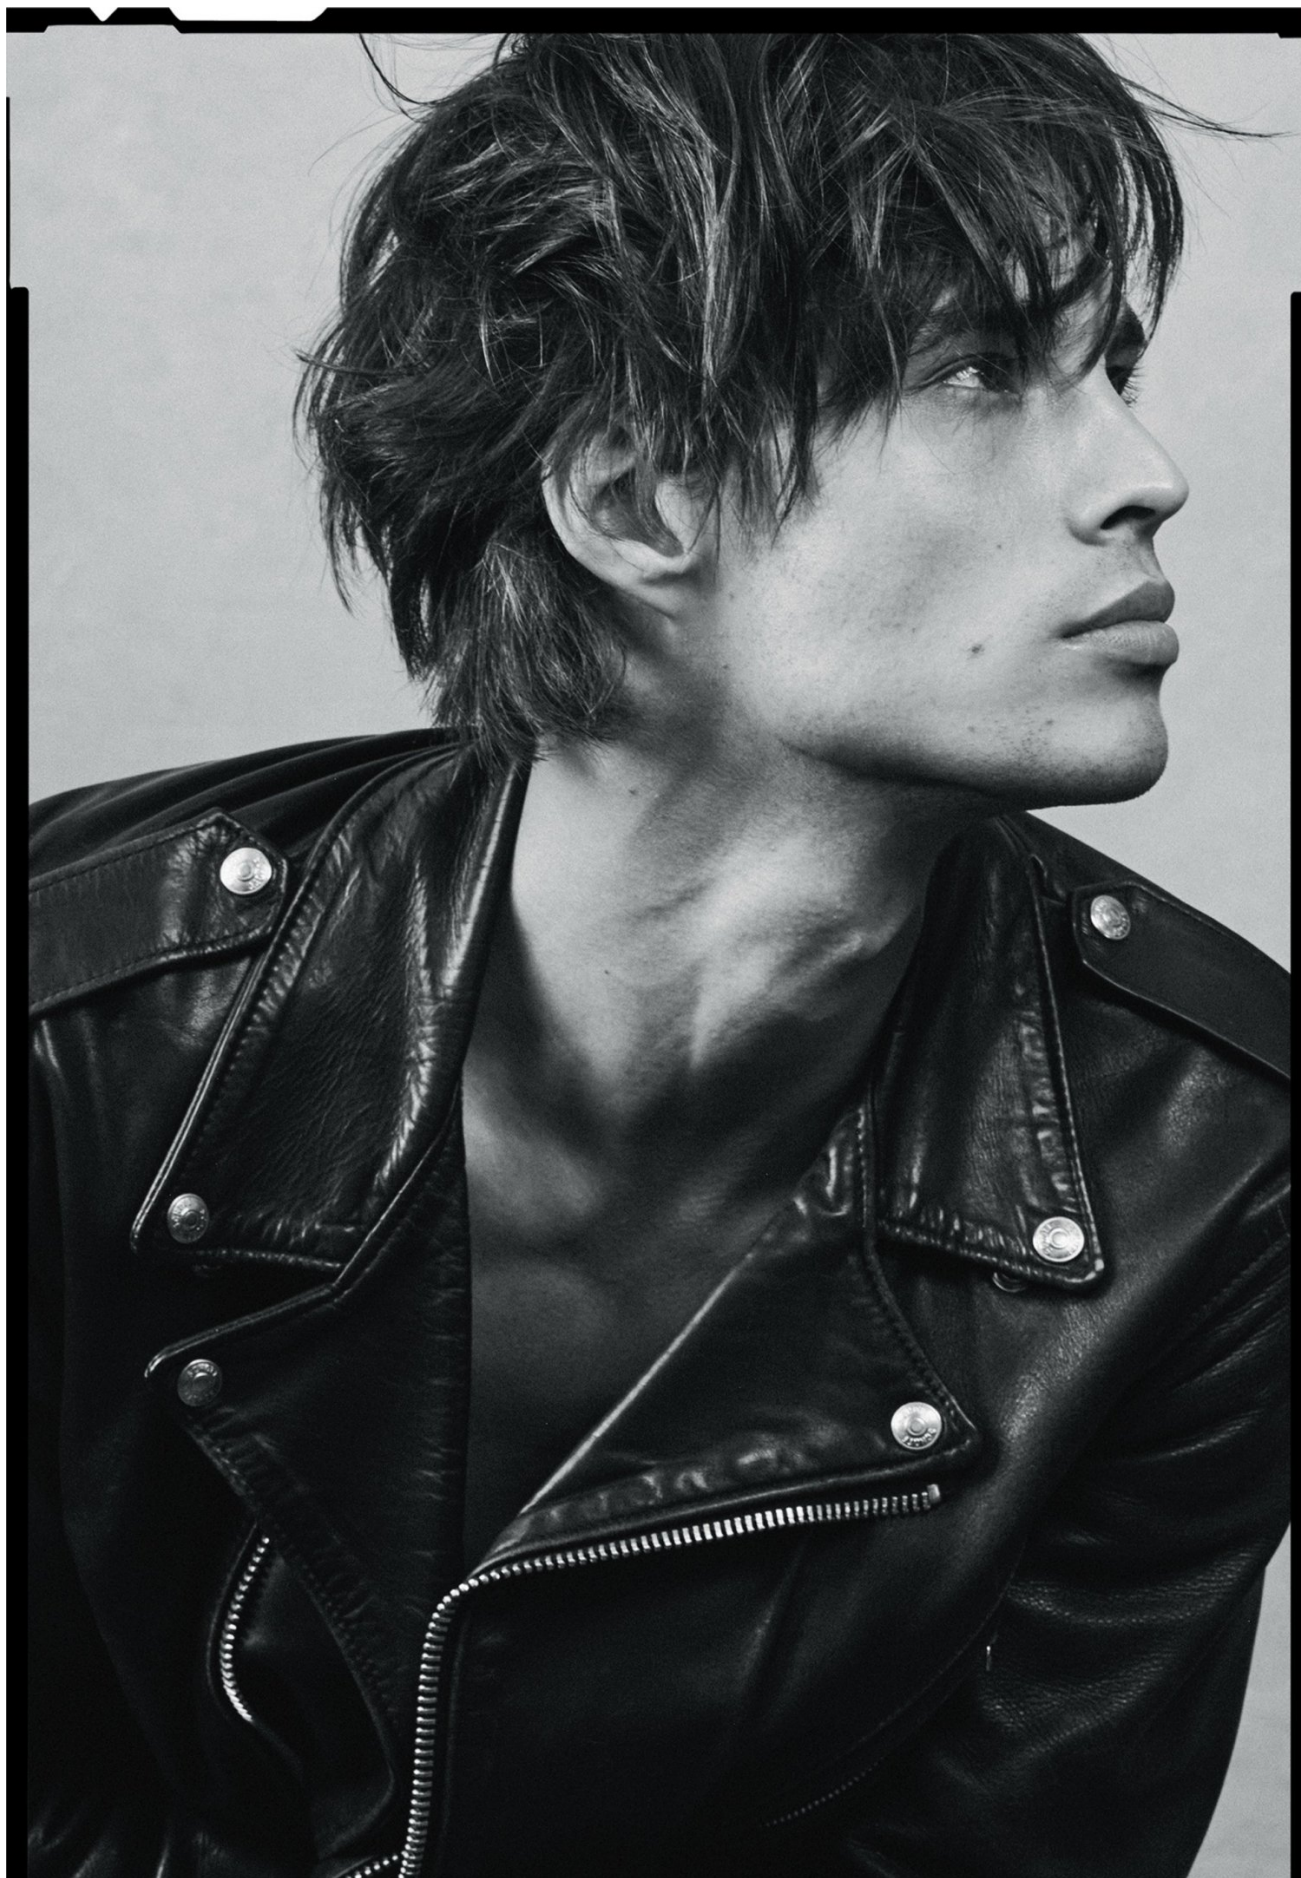

LOUIS BAINES

HEIGHT 185 / 6'1" | CHEST 93 / 36.5 | WAIST 79 / 31 | HAIR DARK BROWN | EYES BROWN | SHOES 44.5 / 10.5

kult
AUSTRALIA