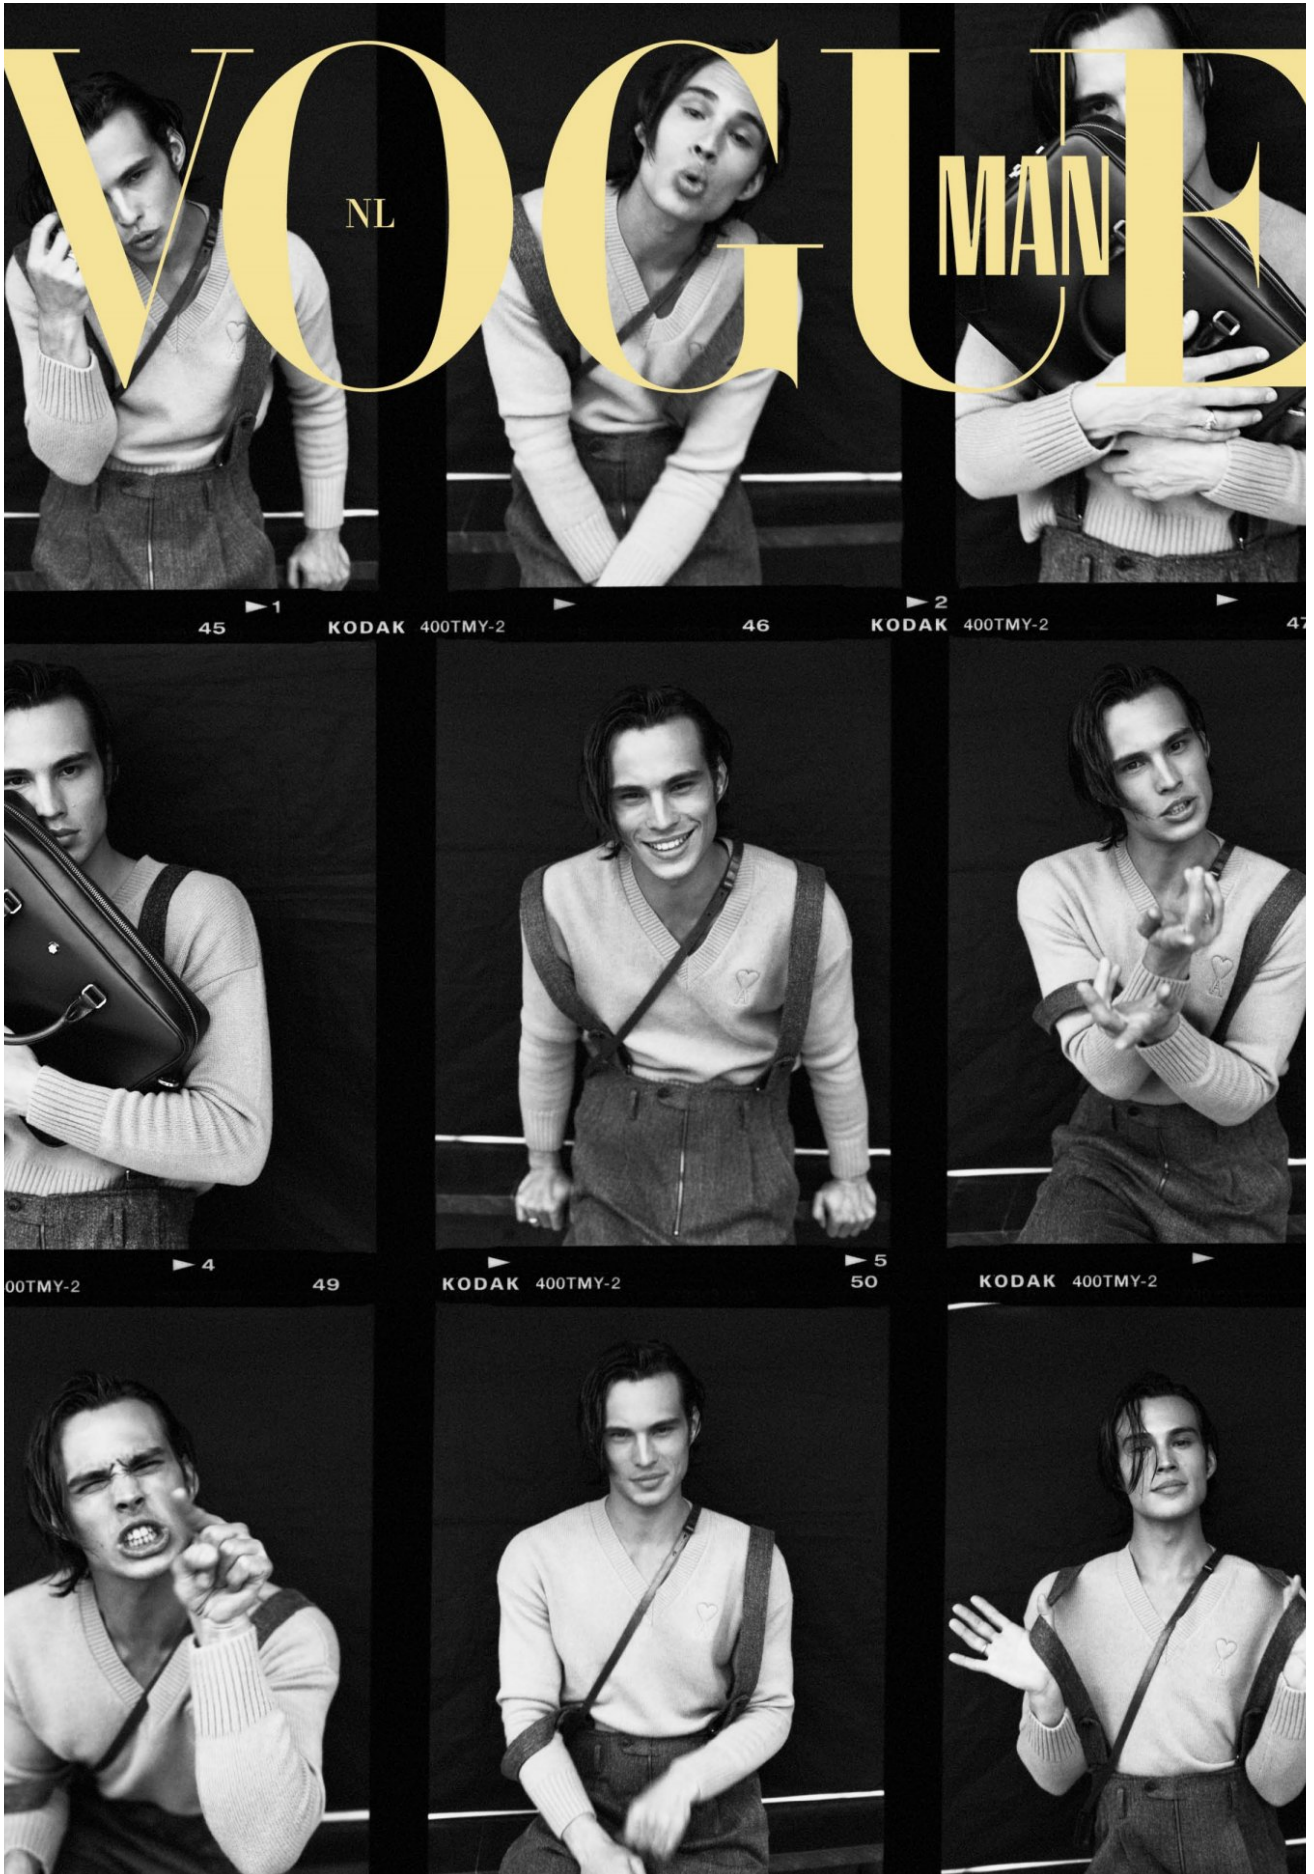

kult
AUSTRALIA

LOUIS BAINES

HEIGHT 185 / 6'1" | CHEST 93 / 36.5 | WAIST 79 / 31 | HAIR DARK BROWN | EYES BROWN | SHOES 44.5 / 10.5

kult
AUSTRALIA

LOUIS BAINES

HEIGHT 185 / 6'1" | CHEST 93 / 36.5 | WAIST 79 / 31 | HAIR DARK BROWN | EYES BROWN | SHOES 44.5 / 10.5