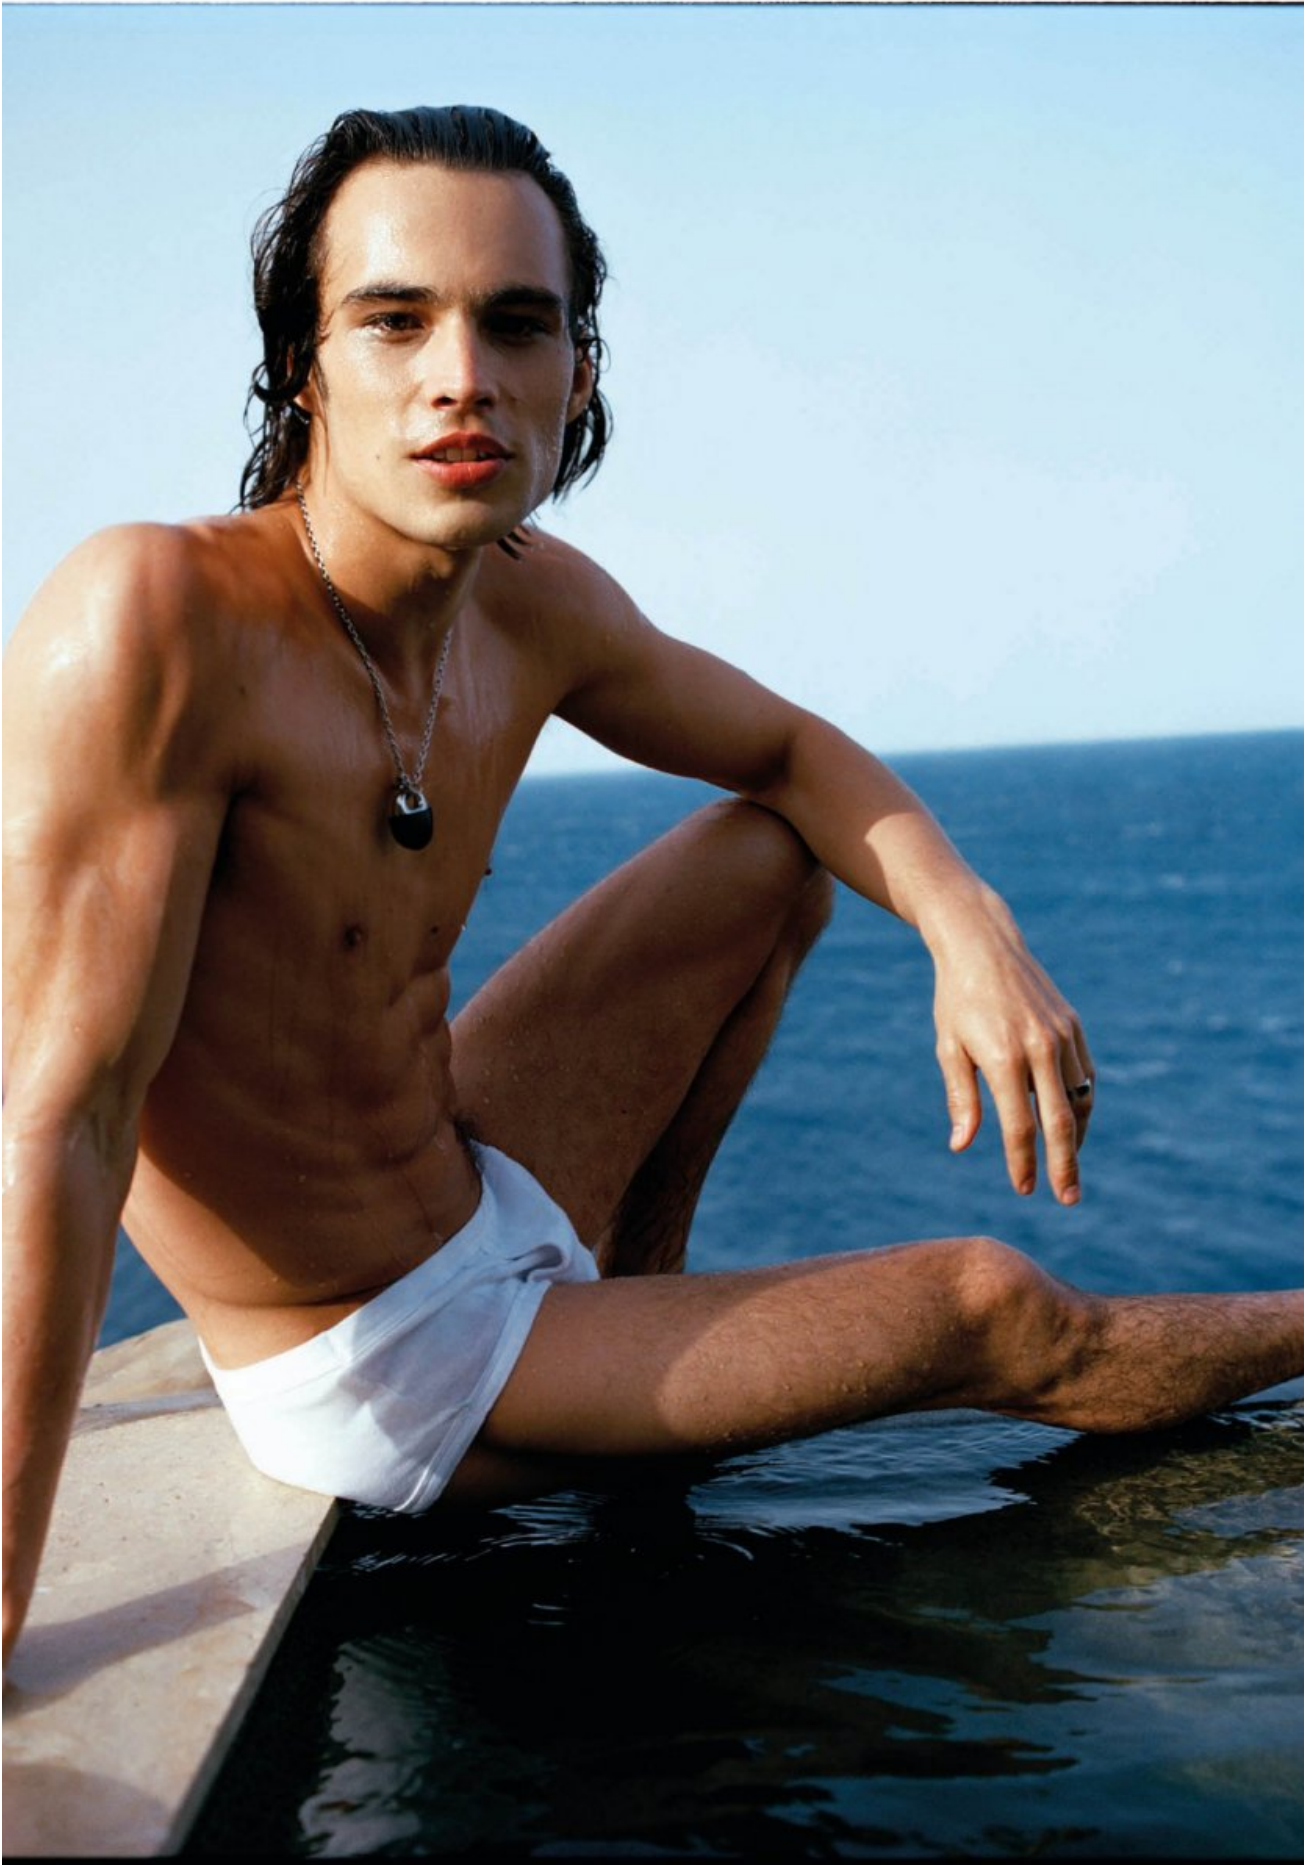

LOUIS BAINES

HEIGHT 185 / 6'1" | CHEST 93 / 36.5 | WAIST 79 / 31 | HAIR DARK BROWN | EYES BROWN | SHOES 44.5 / 10.5

kult
AUSTRALIA