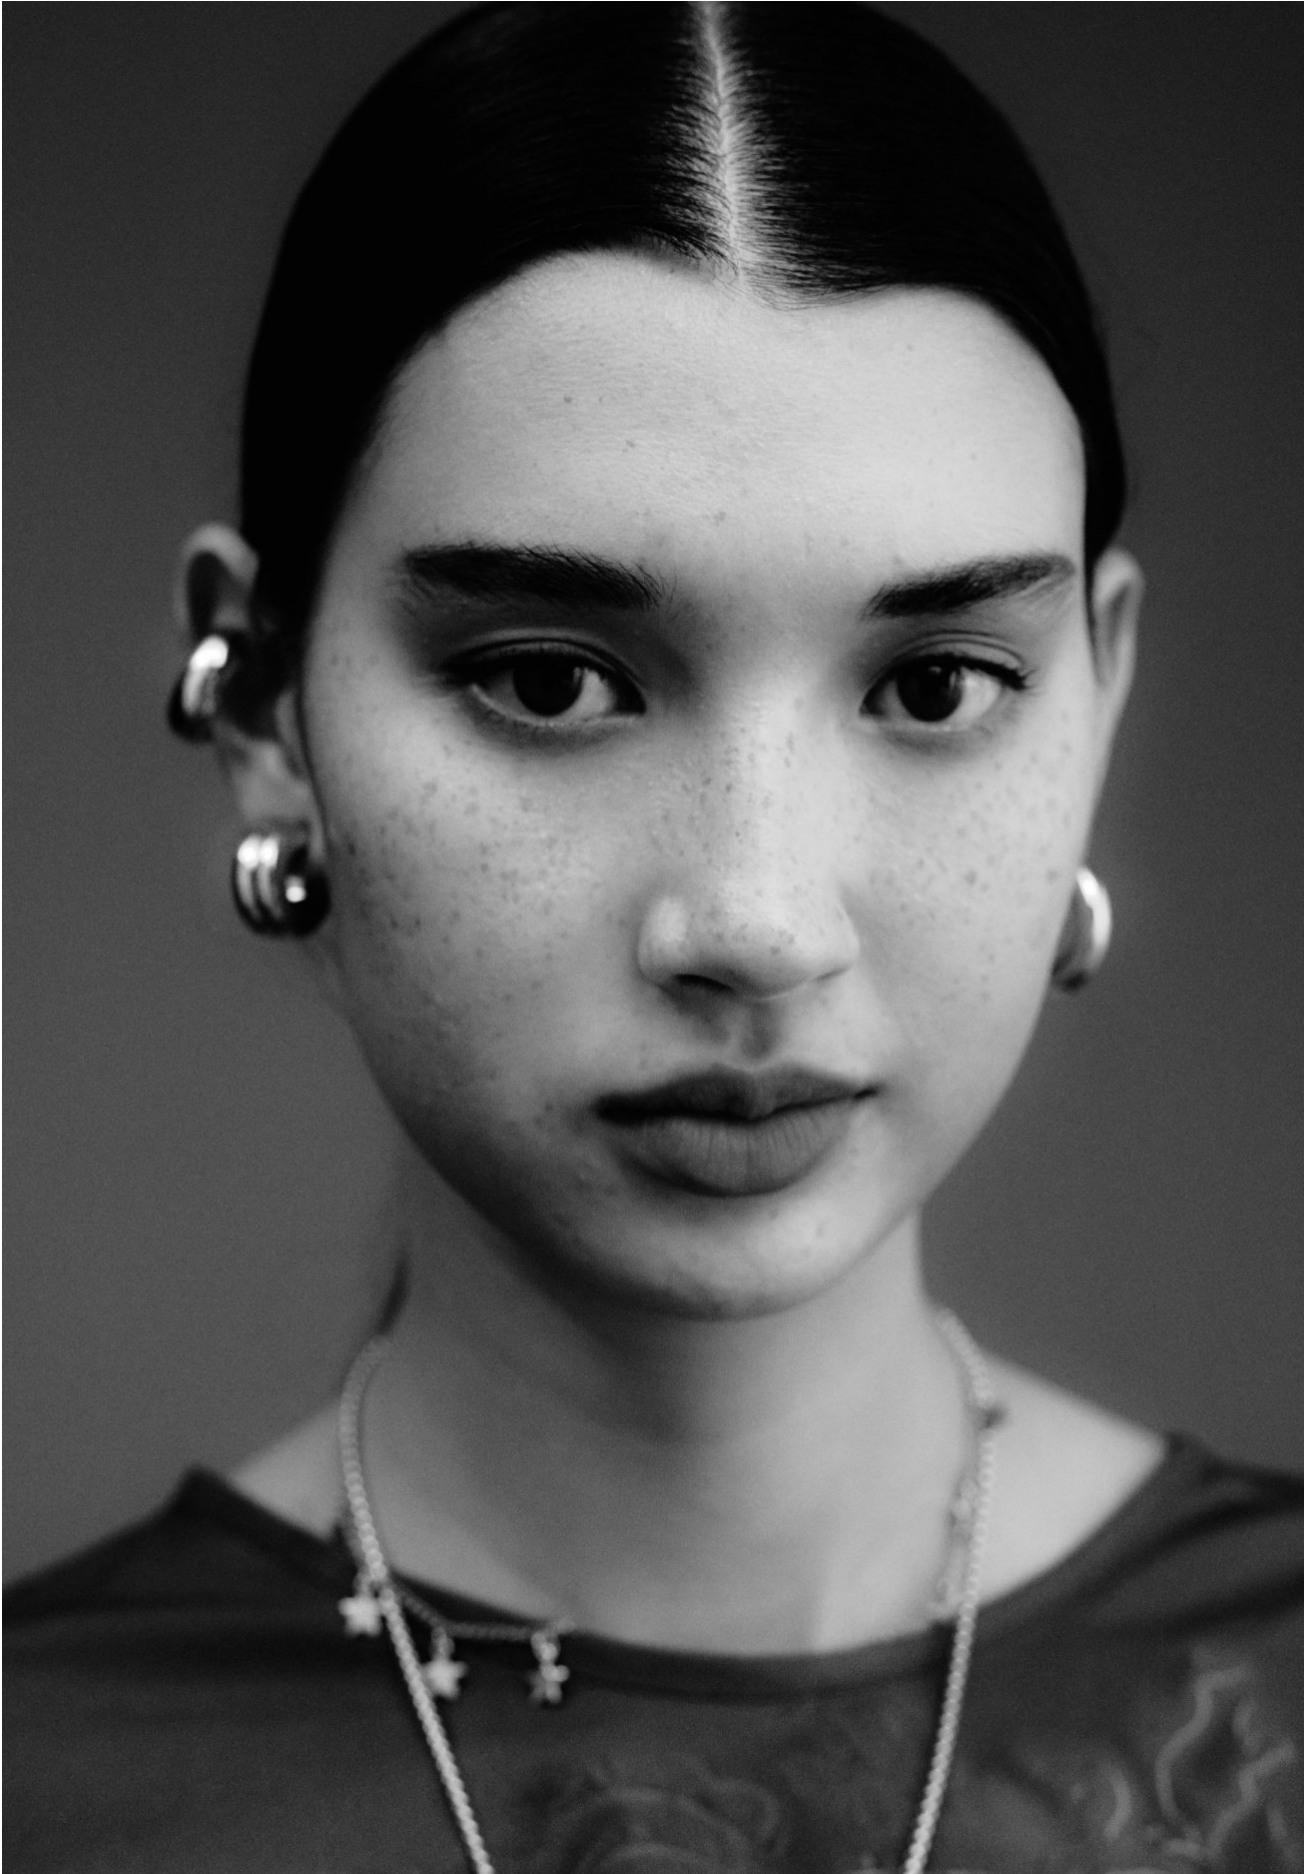

PENNY CAPP

HEIGHT 178 / 5'10" | BUST 79 / 31 / A | WAIST 63 / 24.5 | HIPS 92 / 36.5" | HAIR BLACK | EYES BROWN | DRESS 8
SHOES 10 AU / 41 EU | CUP B

kult
AUSTRALIA