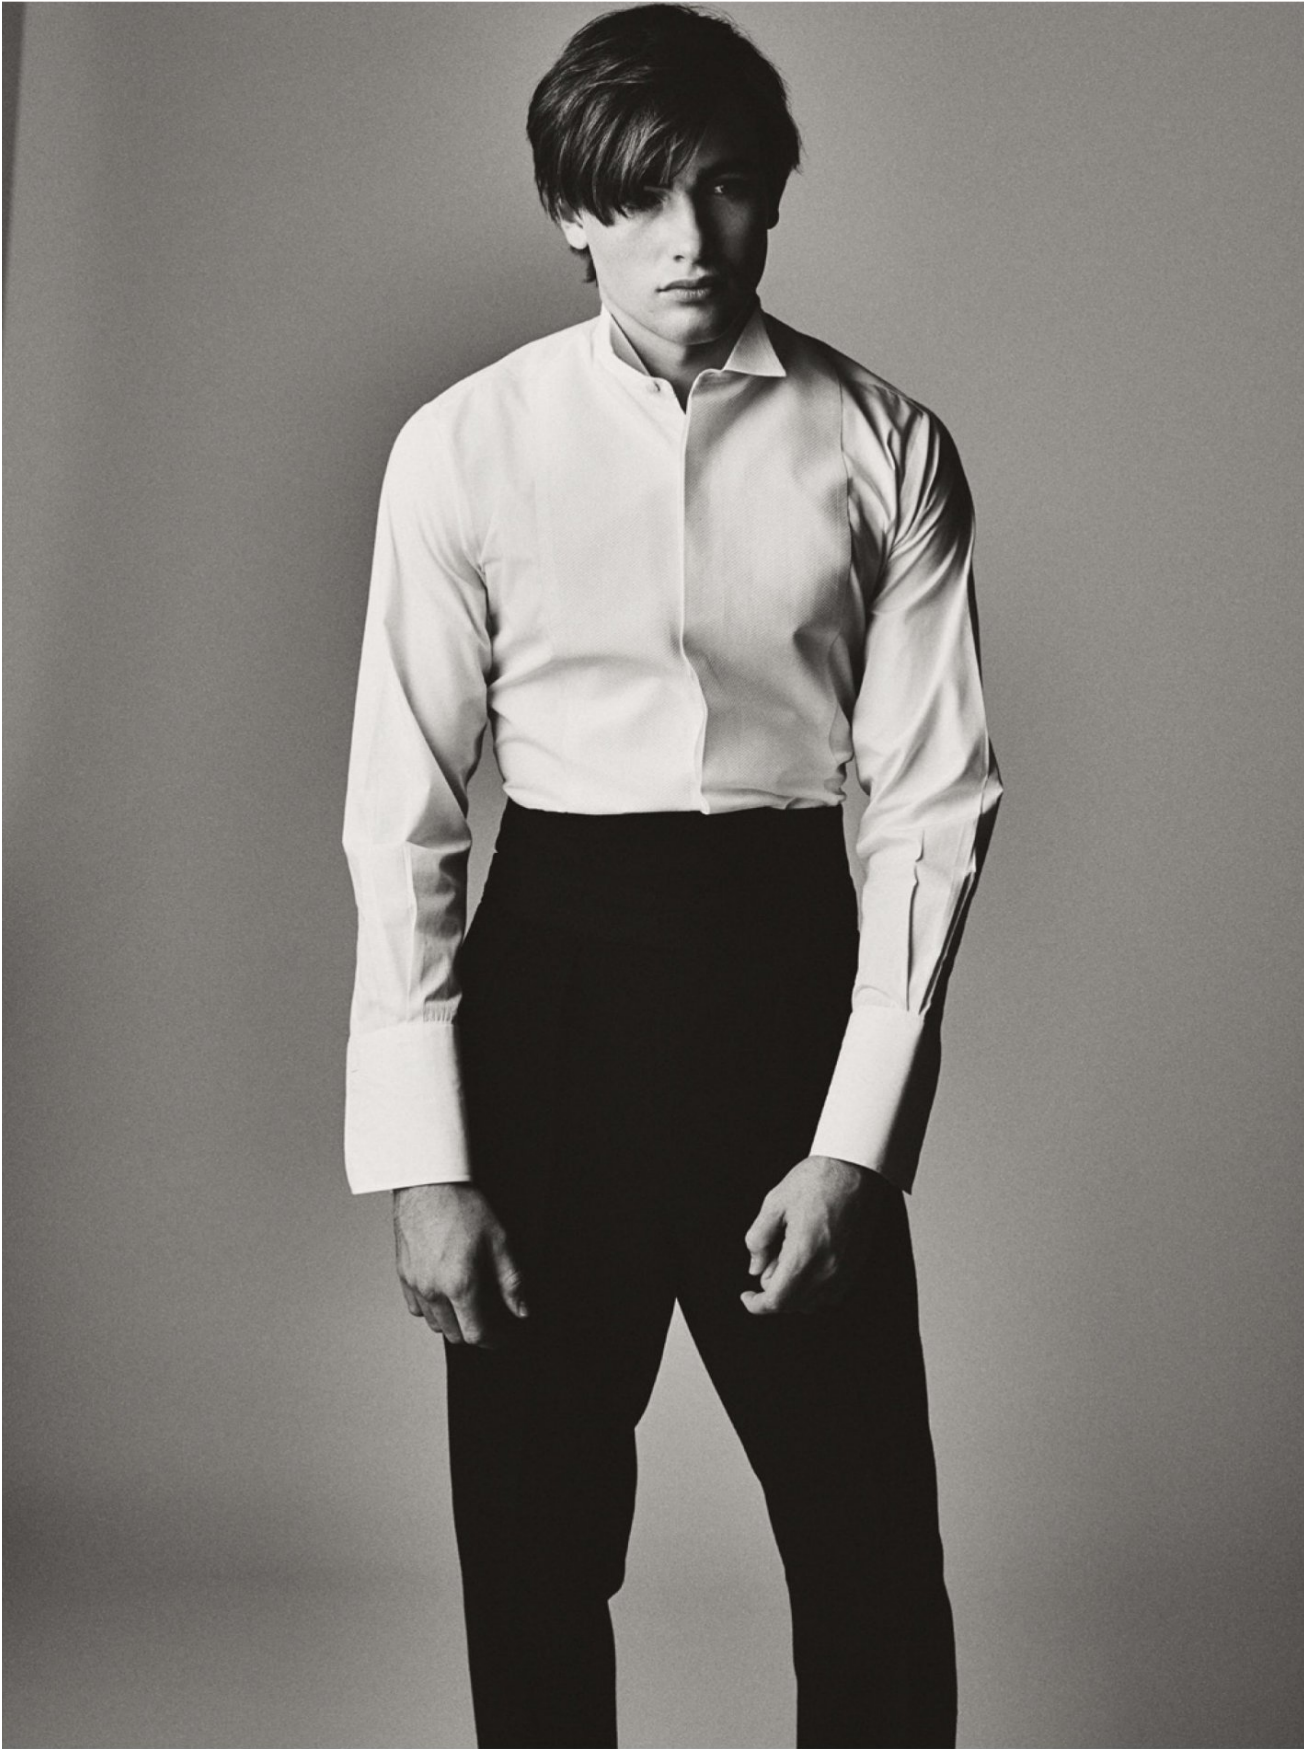

kult
AUSTRALIA

OLIVER MORWOOD

THE HERO WINTER ANNUAL 2025

HEIGHT 189 / 6'2.5" | CHEST 96 / 38 | WAIST 72 / 28 | HIPS 92 / 36.5" | HAIR BROWN | EYES GREEN | SHOES 45 / 11

kult
AUSTRALIA

OLIVER MORWOOD

THE HERO WINTER ANNUAL 2025