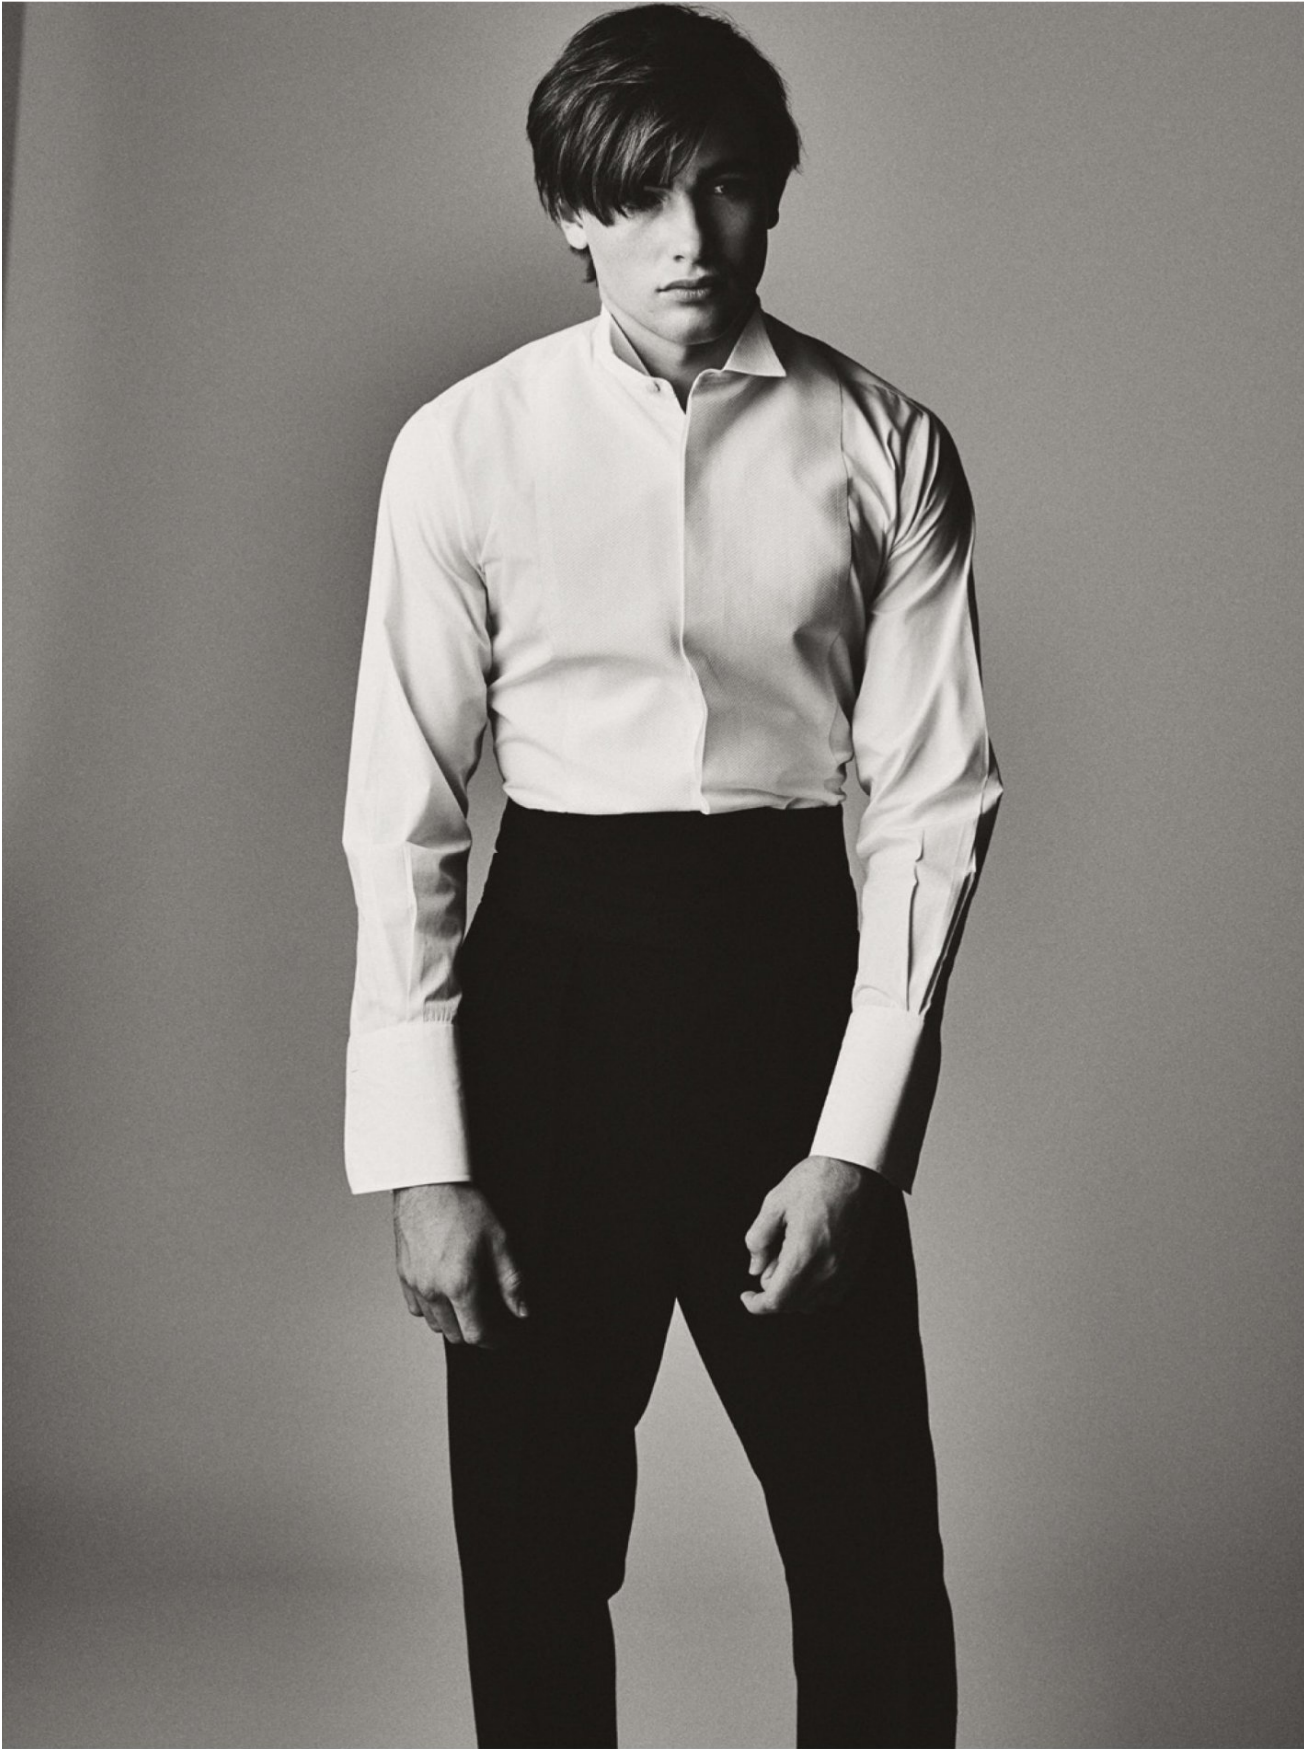

OLIVER MORWOOD

THE HERO WINTER ANNUAL 2025

HEIGHT 189 / 6'2.5" | CHEST 96 / 38 | WAIST 72 / 28 | HIPS 92 / 36.5" | HAIR BROWN | EYES GREEN | SHOES 45 / 11

kult
AUSTRALIA