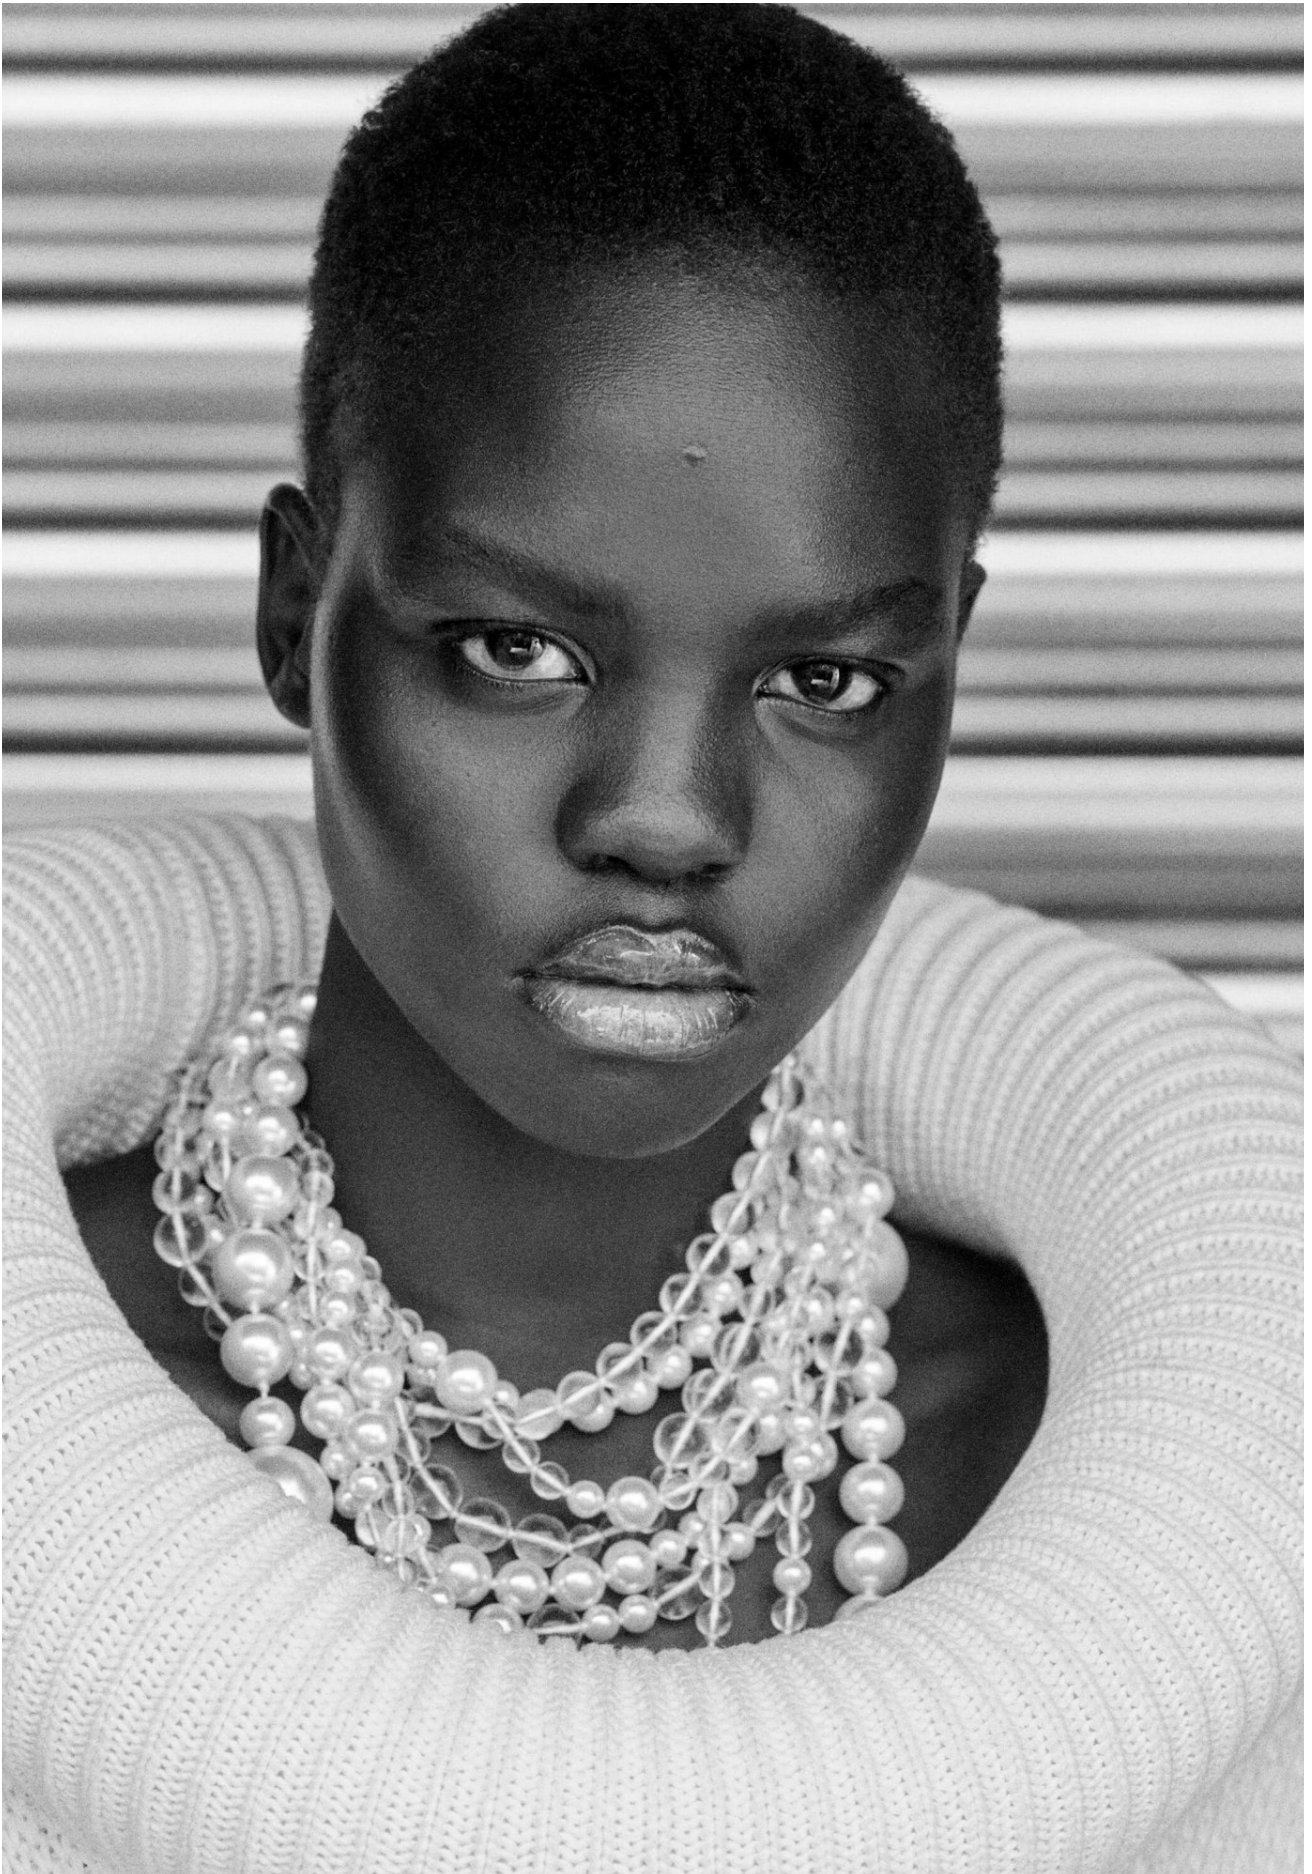

AKOLDE

HEIGHT 181 / 5'11.5" | BUST 81 / 32 / C | WAIST 61 / 24 | HIPS 88 / 34.5" | HAIR BLACK | EYES BROWN

kult
AUSTRALIA

AKOLDE

HEIGHT 181 / 5'11.5" | BUST 81 / 32 / C | WAIST 61 / 24 | HIPS 88 / 34.5" | HAIR BLACK | EYES BROWN

kult
AUSTRALIA

AKOLDE

HEIGHT 181 / 5'11.5" | BUST 81 / 32 / C | WAIST 61 / 24 | HIPS 88 / 34.5" | HAIR BLACK | EYES BROWN

kult
AUSTRALIA

AKOLDE

HEIGHT 181 / 5'11.5" | BUST 81 / 32 / C | WAIST 61 / 24 | HIPS 88 / 34.5" | HAIR BLACK | EYES BROWN