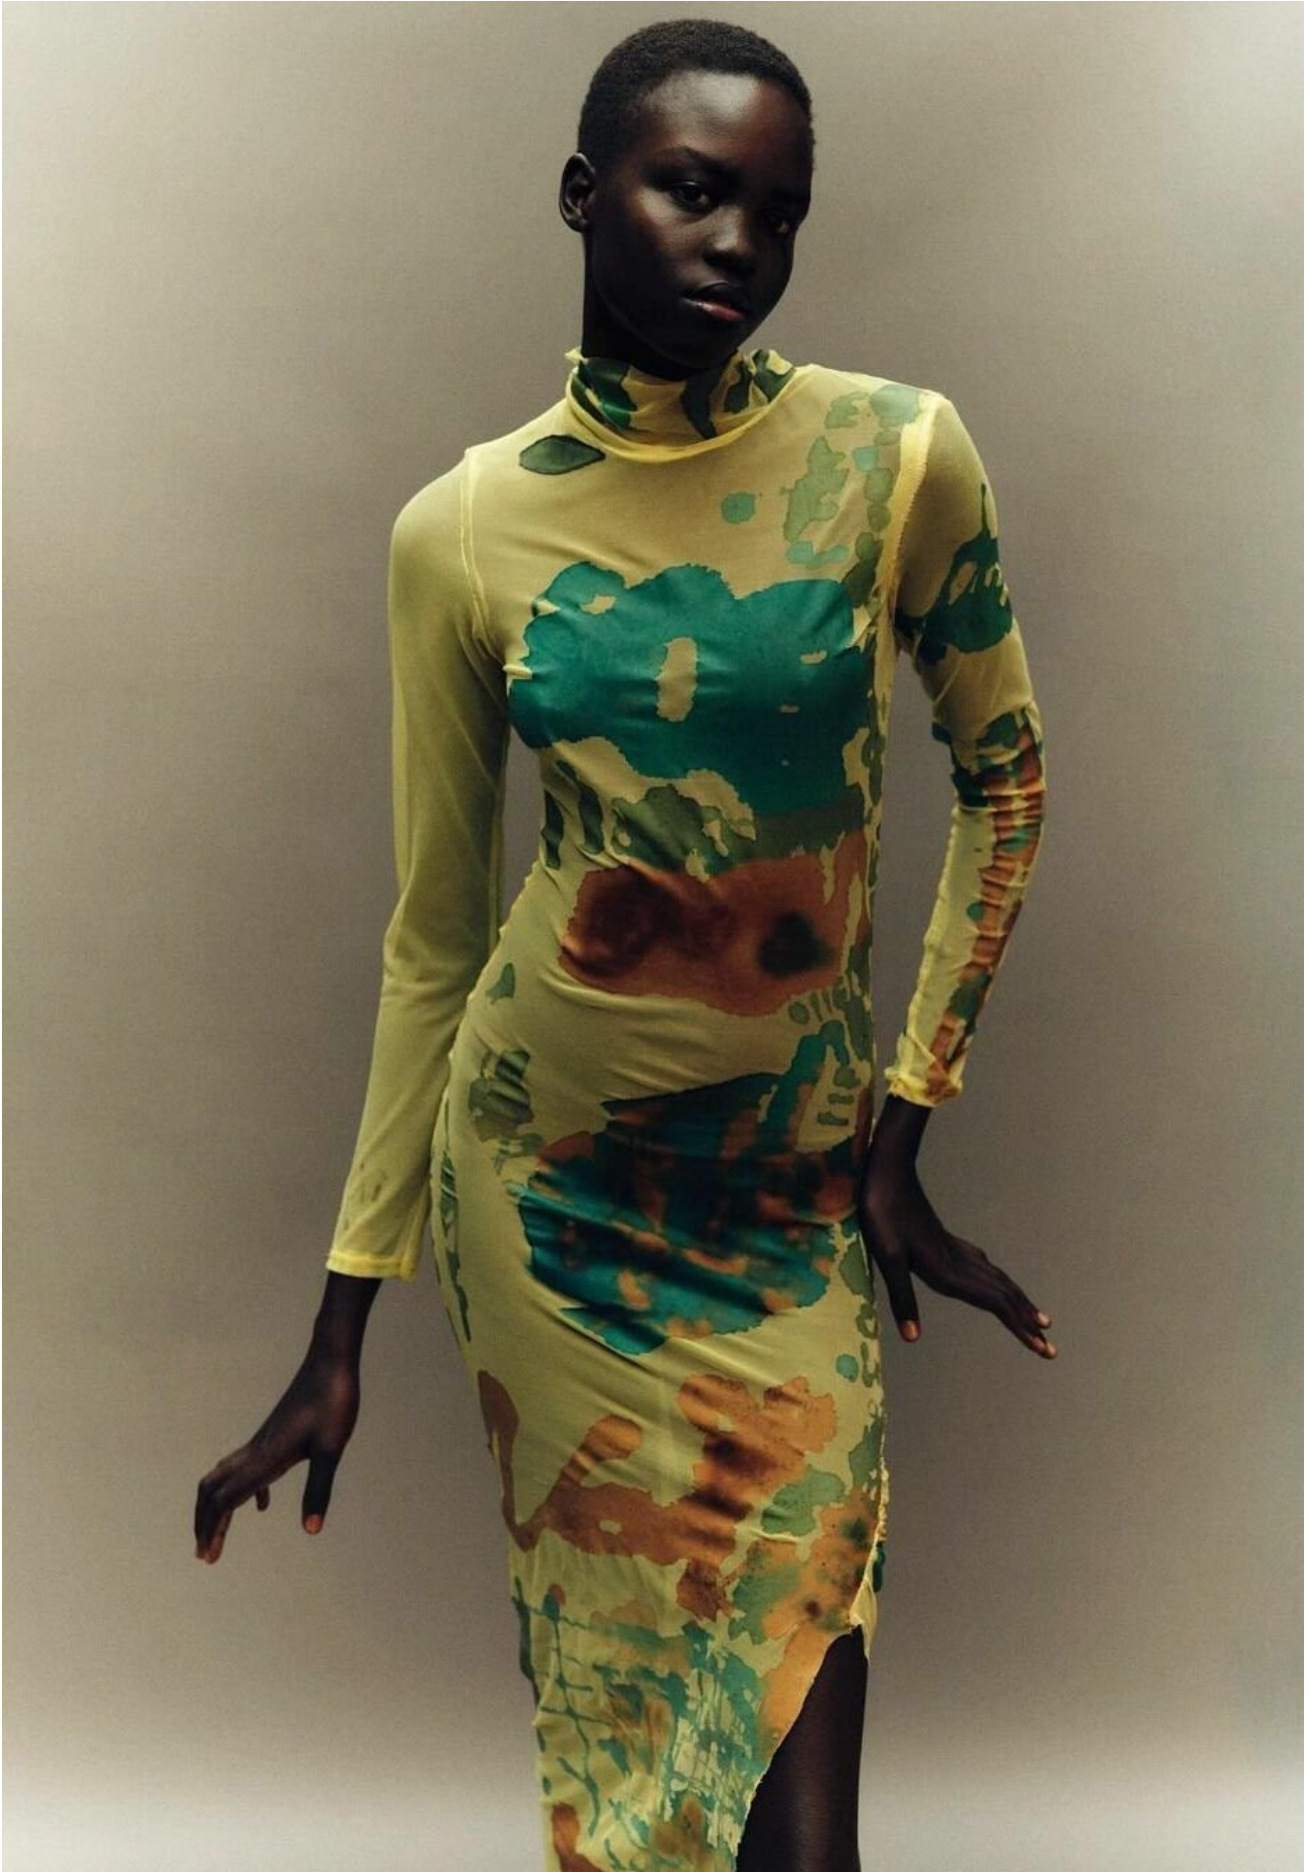

AKOLDE

HEIGHT 181 / 5'11.5" | BUST 81 / 32 / C | WAIST 61 / 24 | HIPS 88 / 34.5" | HAIR BLACK | EYES BROWN

kult
AUSTRALIA