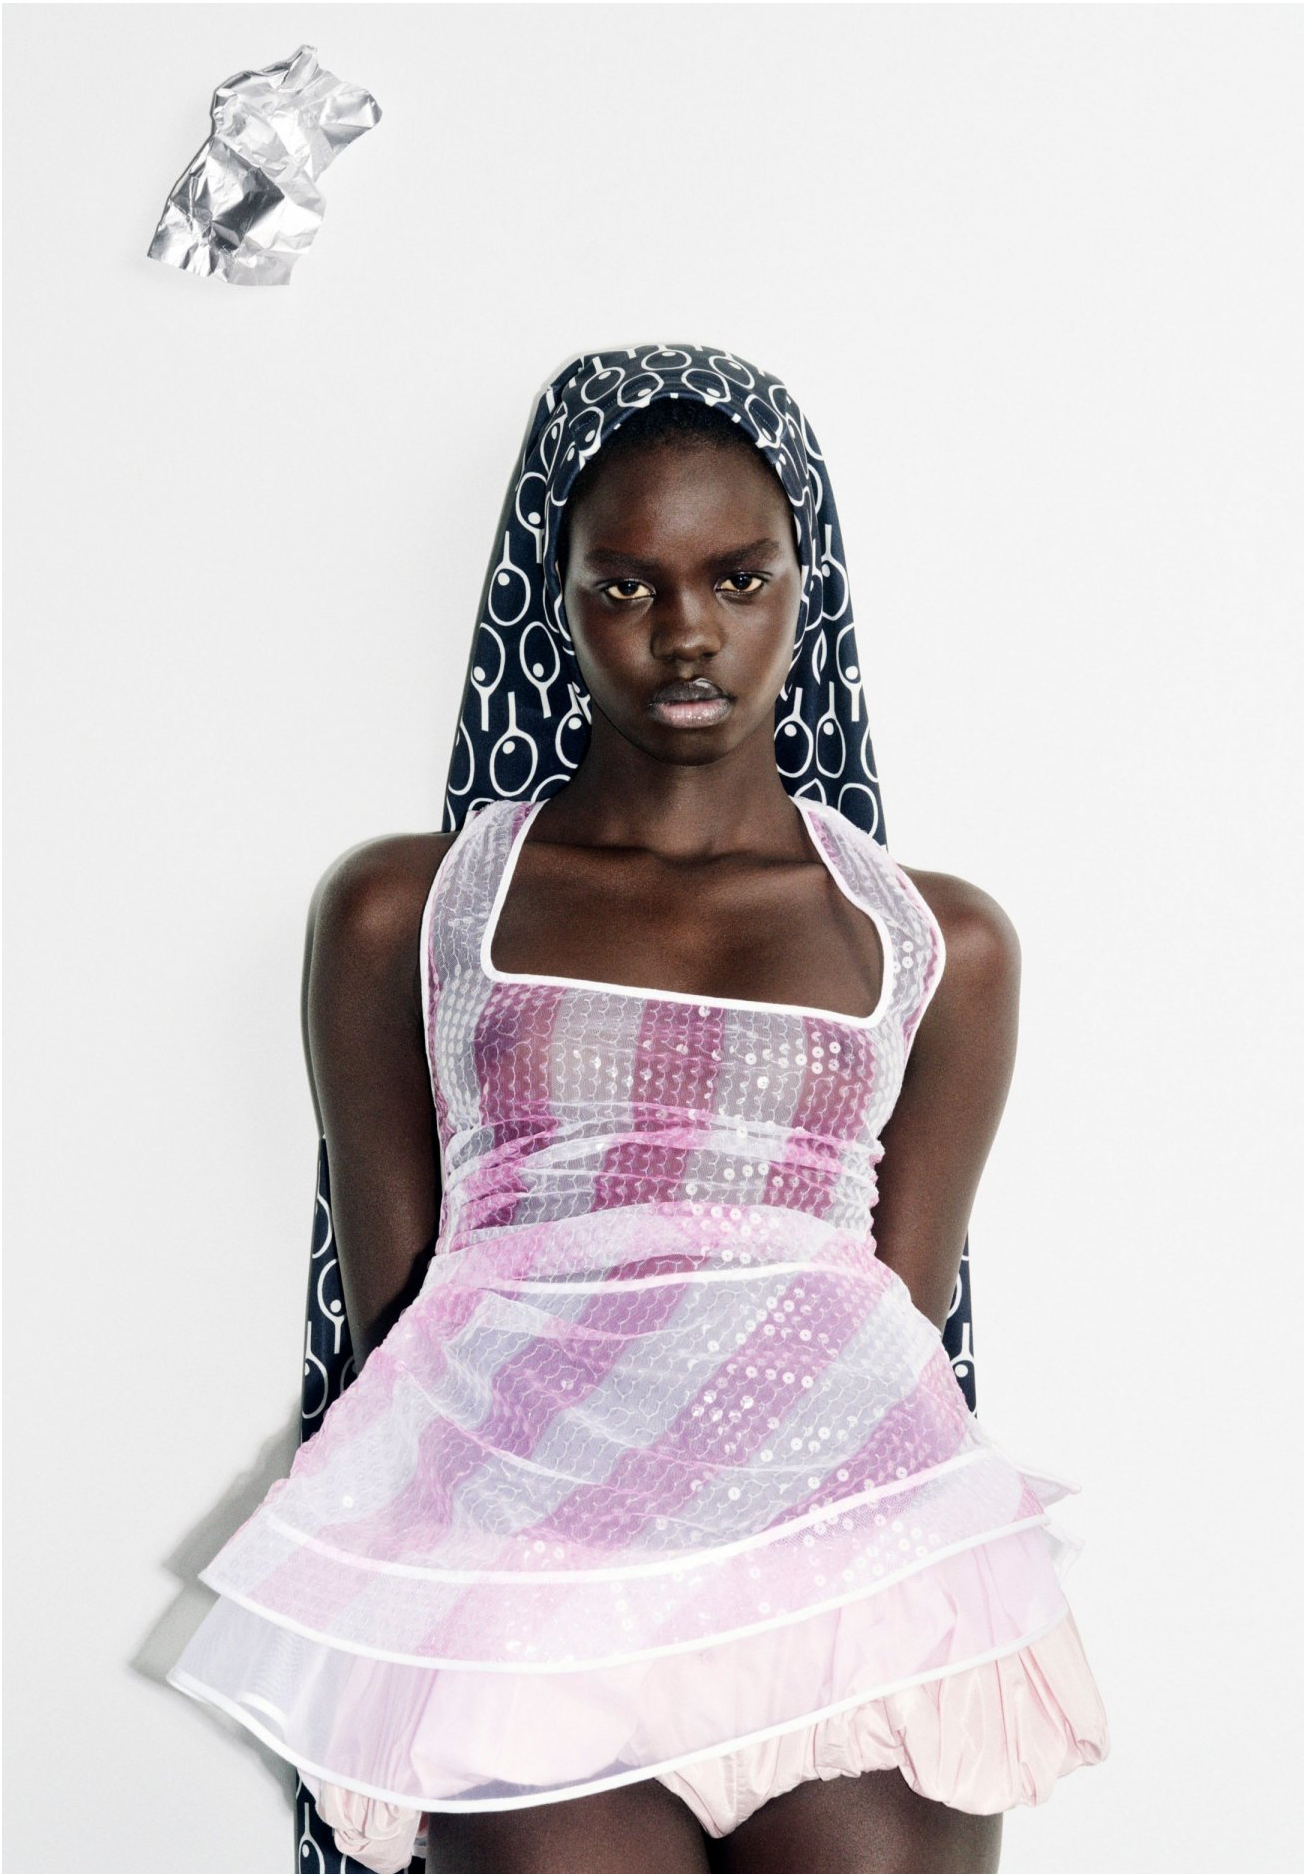

AKOLDE

HEIGHT 181 / 5'11.5" | BUST 81 / 32 / C | WAIST 61 / 24 | HIPS 88 / 34.5" | HAIR BLACK | EYES BROWN

kult
AUSTRALIA

AKOLDE

HEIGHT 181 / 5'11.5" | BUST 81 / 32 / C | WAIST 61 / 24 | HIPS 88 / 34.5" | HAIR BLACK | EYES BROWN

kult
AUSTRALIA

AKOLDE

HEIGHT 181 / 5'11.5" | BUST 81 / 32 / C | WAIST 61 / 24 | HIPS 88 / 34.5" | HAIR BLACK | EYES BROWN

kult
AUSTRALIA

AKOLDE

HEIGHT 181 / 5'11.5" | BUST 81 / 32 / C | WAIST 61 / 24 | HIPS 88 / 34.5" | HAIR BLACK | EYES BROWN