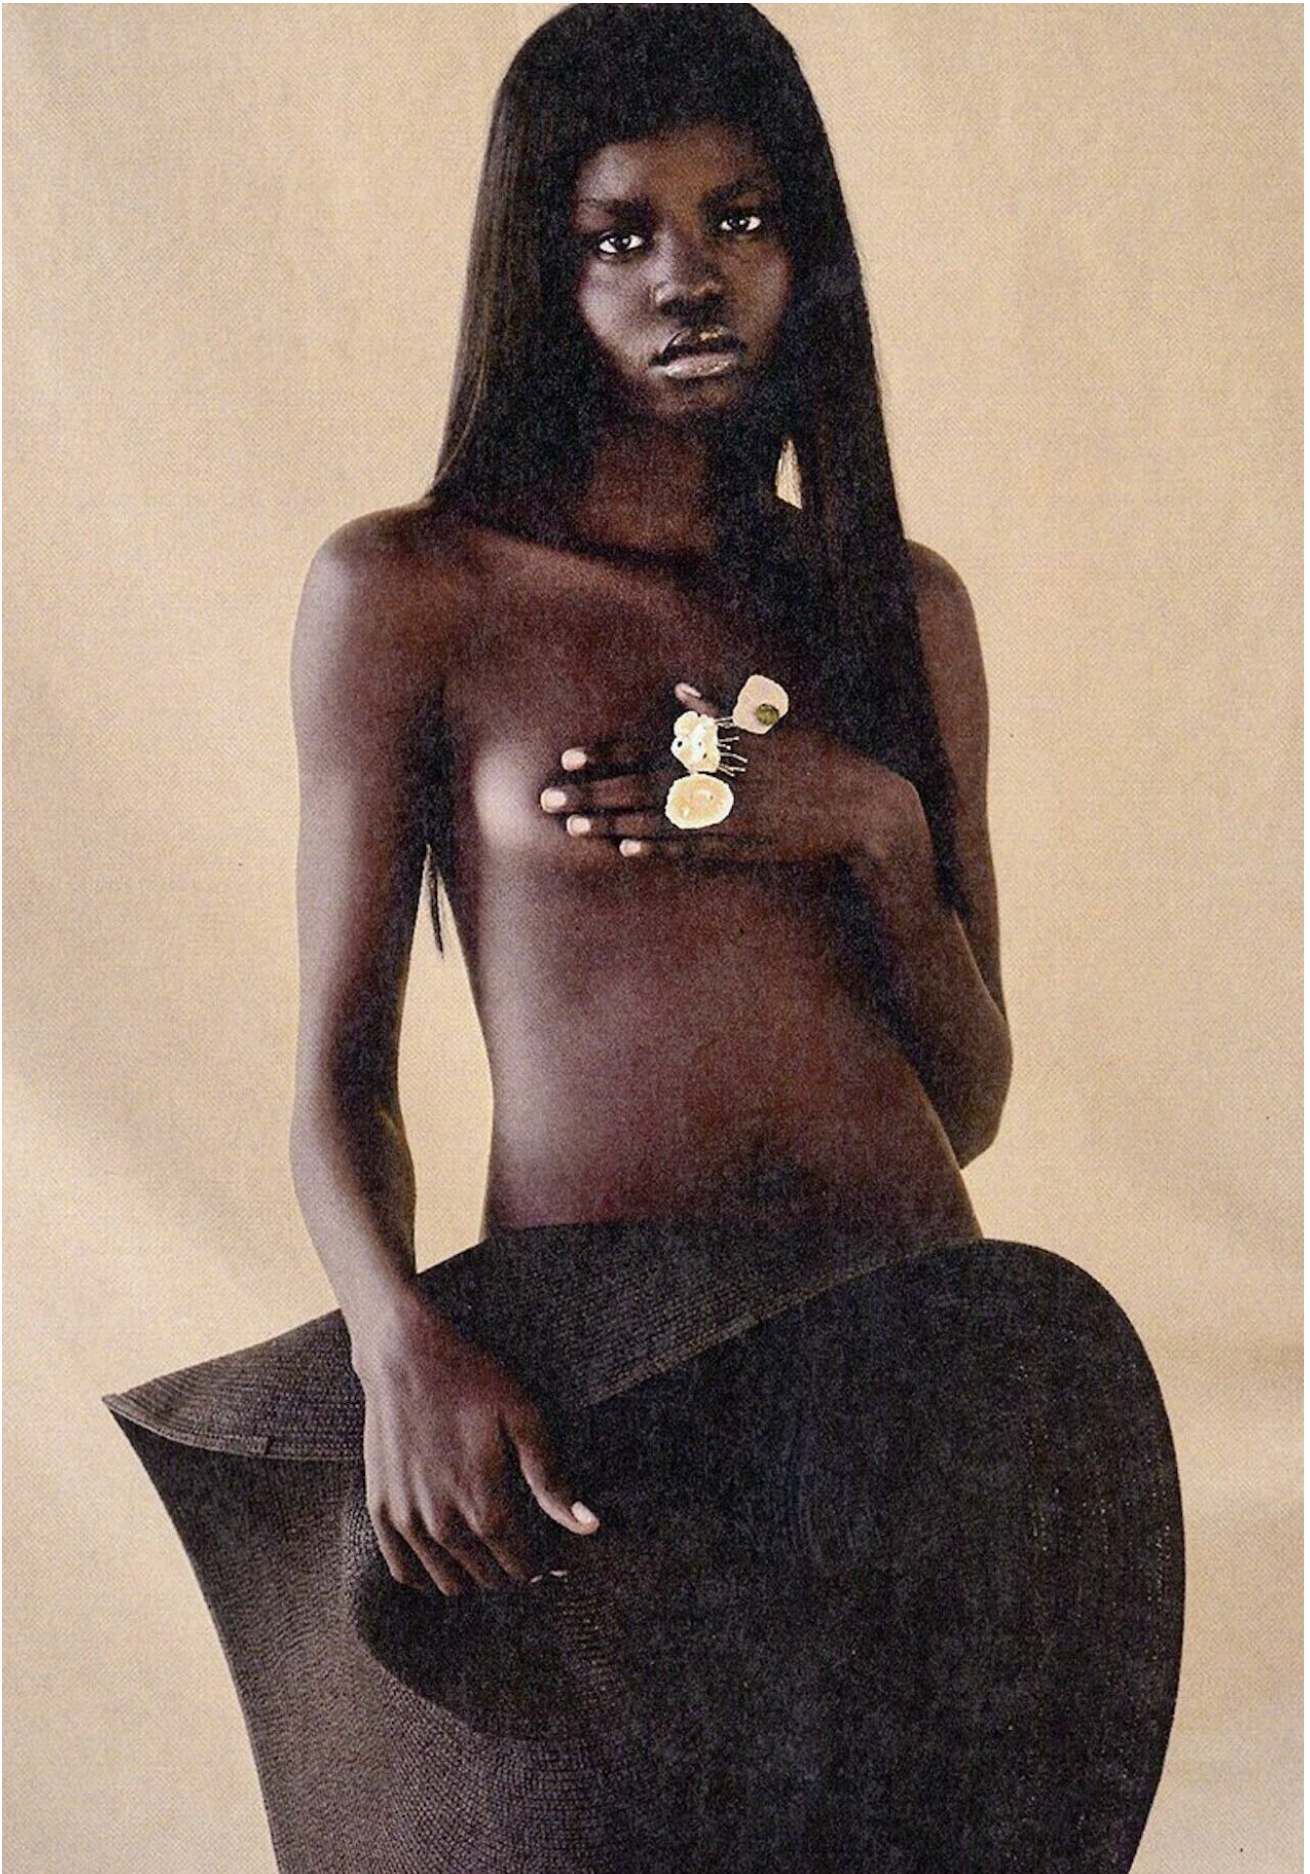

AKOLDE

HEIGHT 181 / 5'11.5" | BUST 81 / 32 / C | WAIST 61 / 24 | HIPS 88 / 34.5" | HAIR BLACK | EYES BROWN

kult
AUSTRALIA