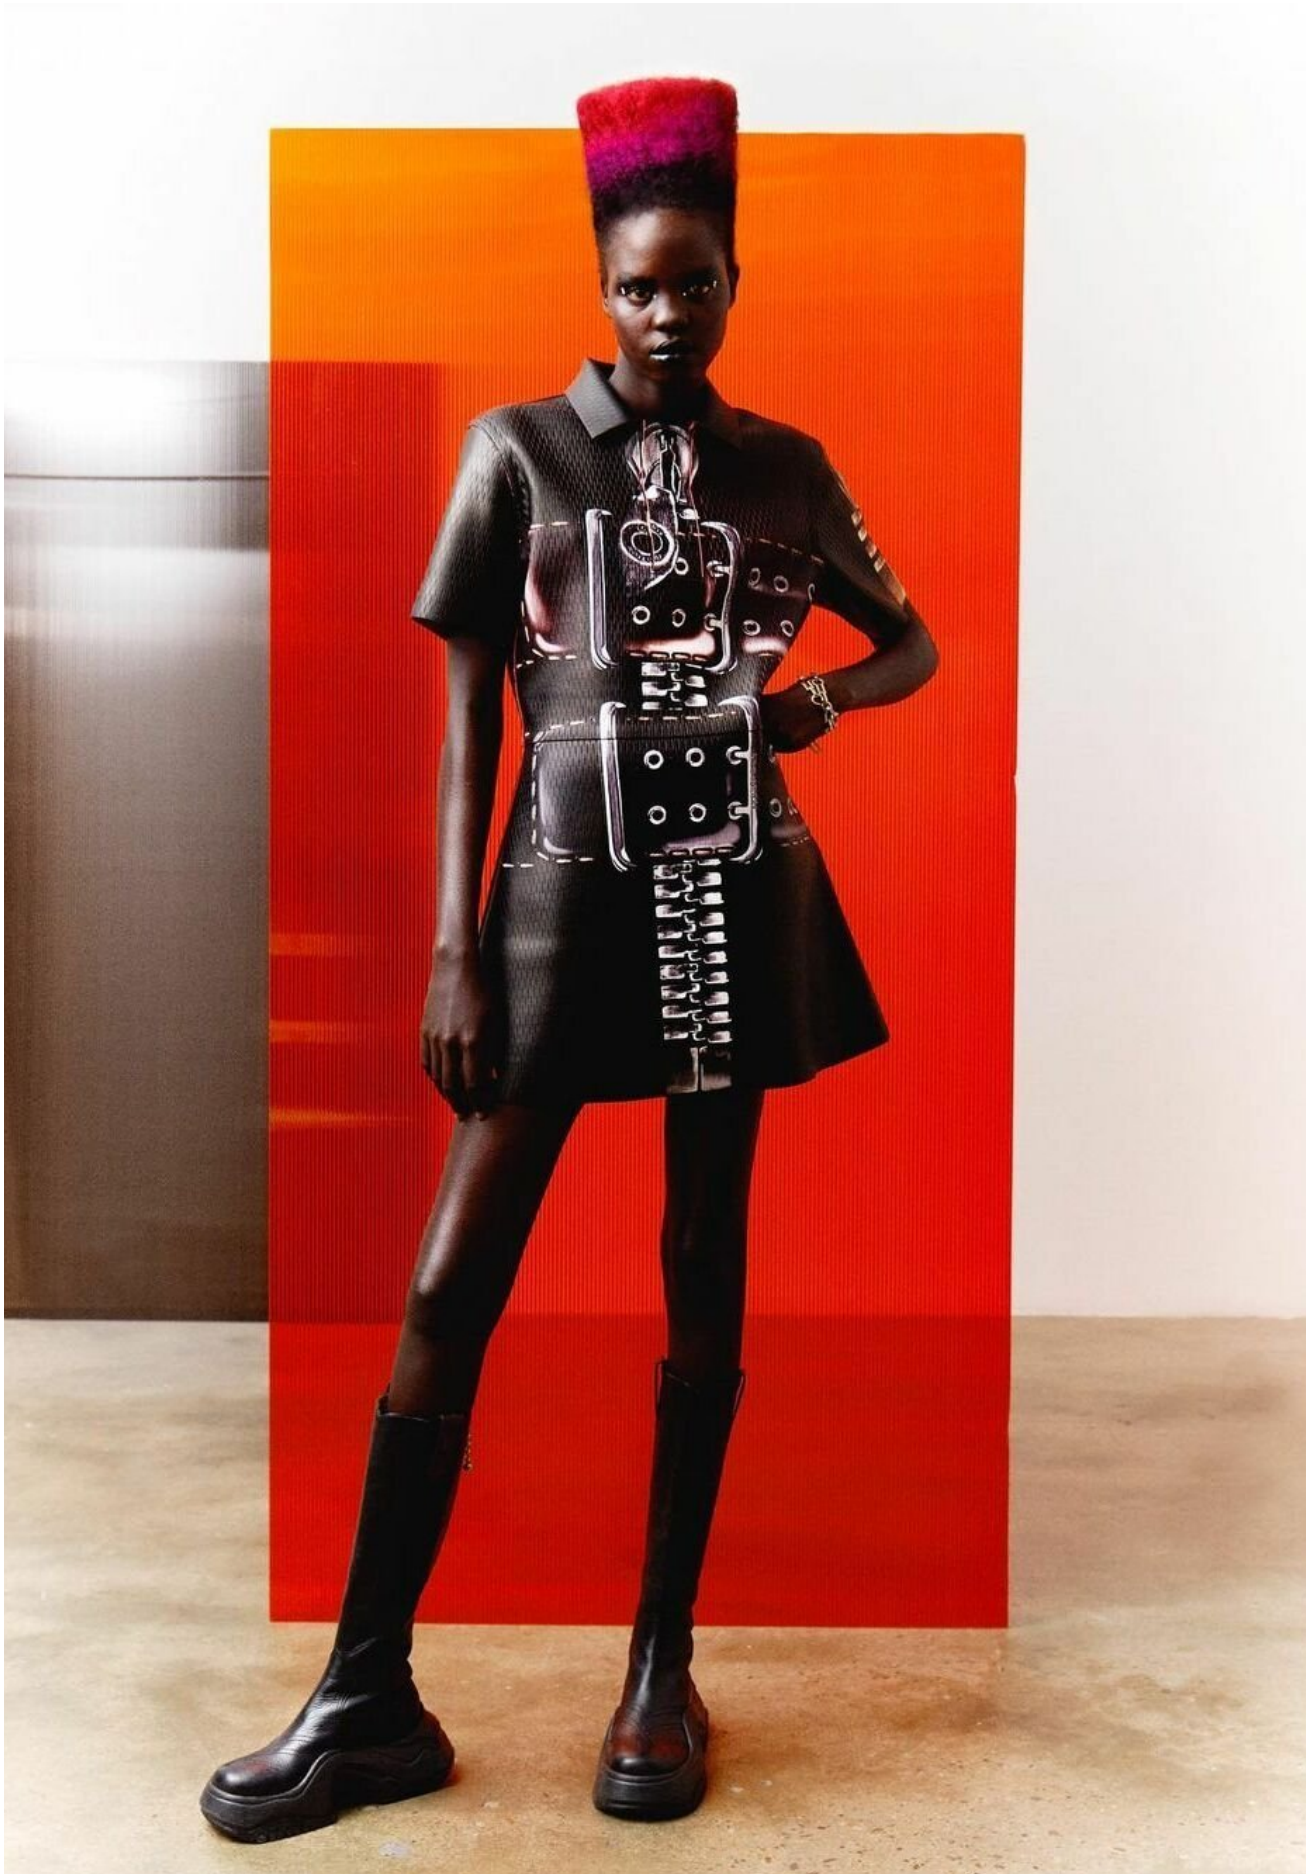

AKOLDE

HEIGHT 181 / 5'11.5" | BUST 81 / 32 / C | WAIST 61 / 24 | HIPS 88 / 34.5" | HAIR BLACK | EYES BROWN

kult
AUSTRALIA