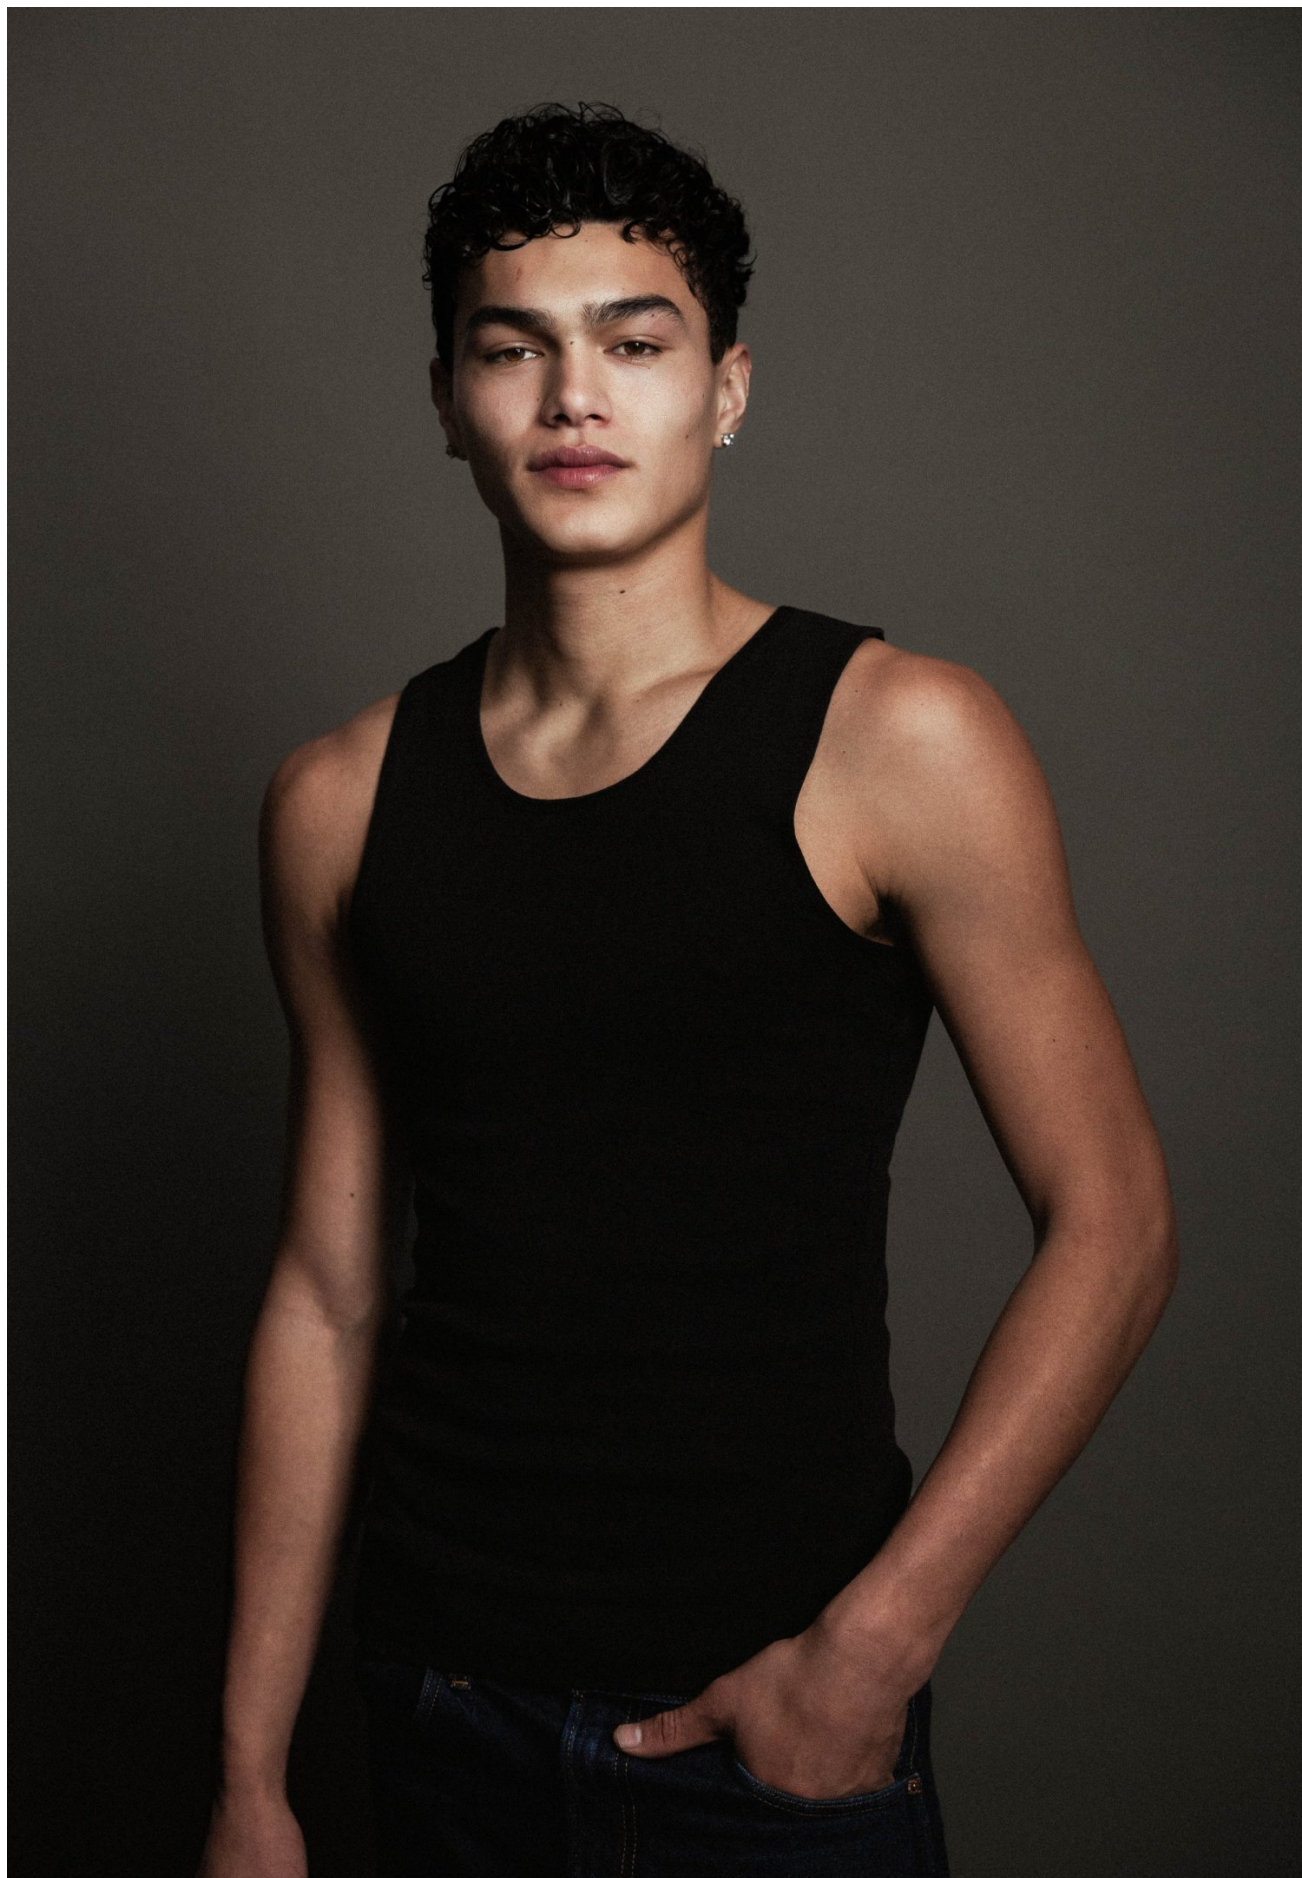

AYDEN WILLIAMS

HEIGHT 188 / 6'2" | CHEST 94 / 37 | WAIST 81 / 32 | HAIR BLACK | EYES BROWN | SHOES 45 / 11 | SUIT 48 / 38

kult
AUSTRALIA