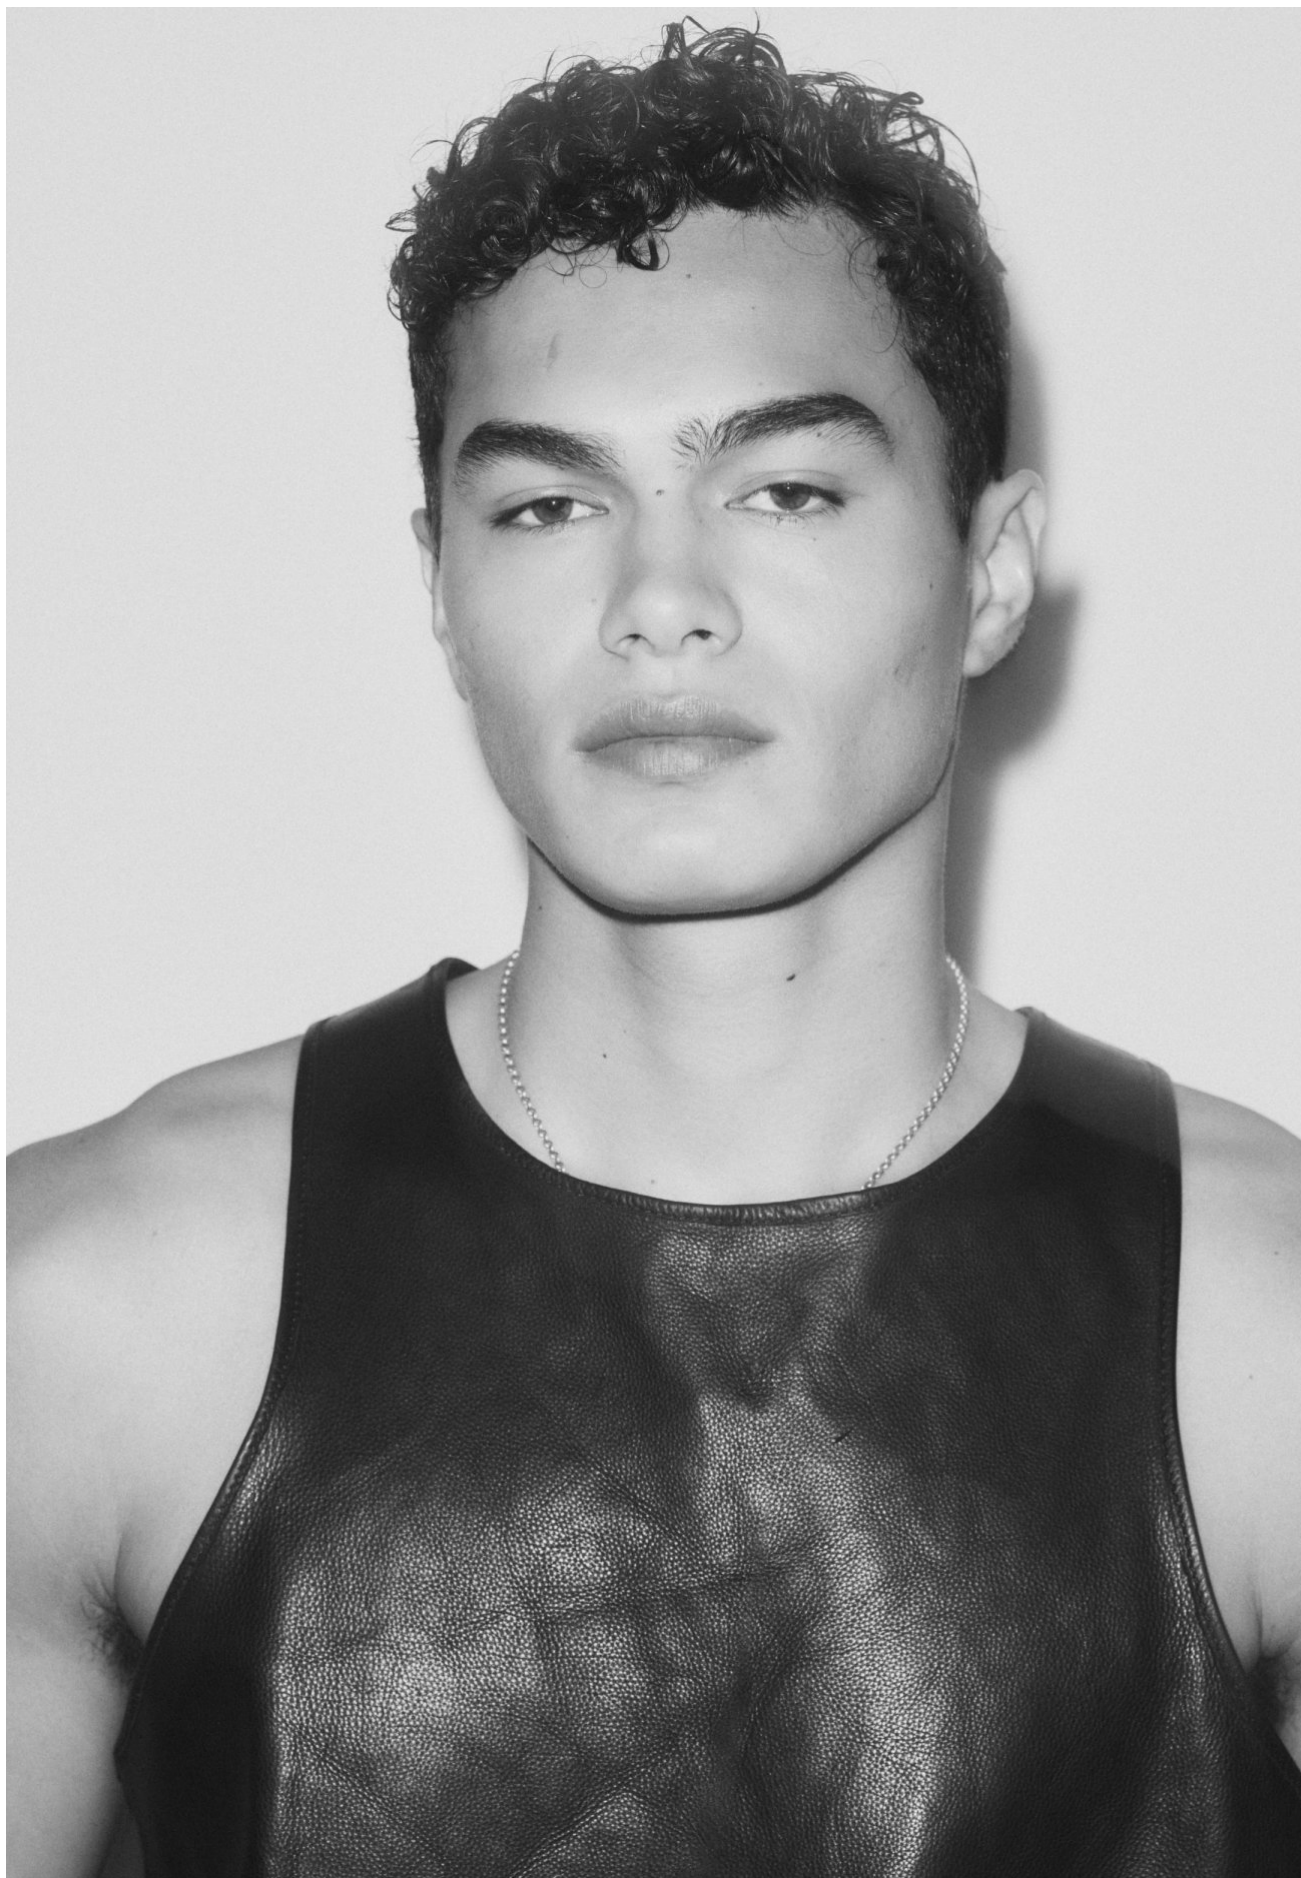

AYDEN WILLIAMS

HEIGHT 188 / 6'2" | CHEST 94 / 37 | WAIST 81 / 32 | HAIR BLACK | EYES BROWN | SHOES 45 / 11 | SUIT 48 / 38

kult
AUSTRALIA