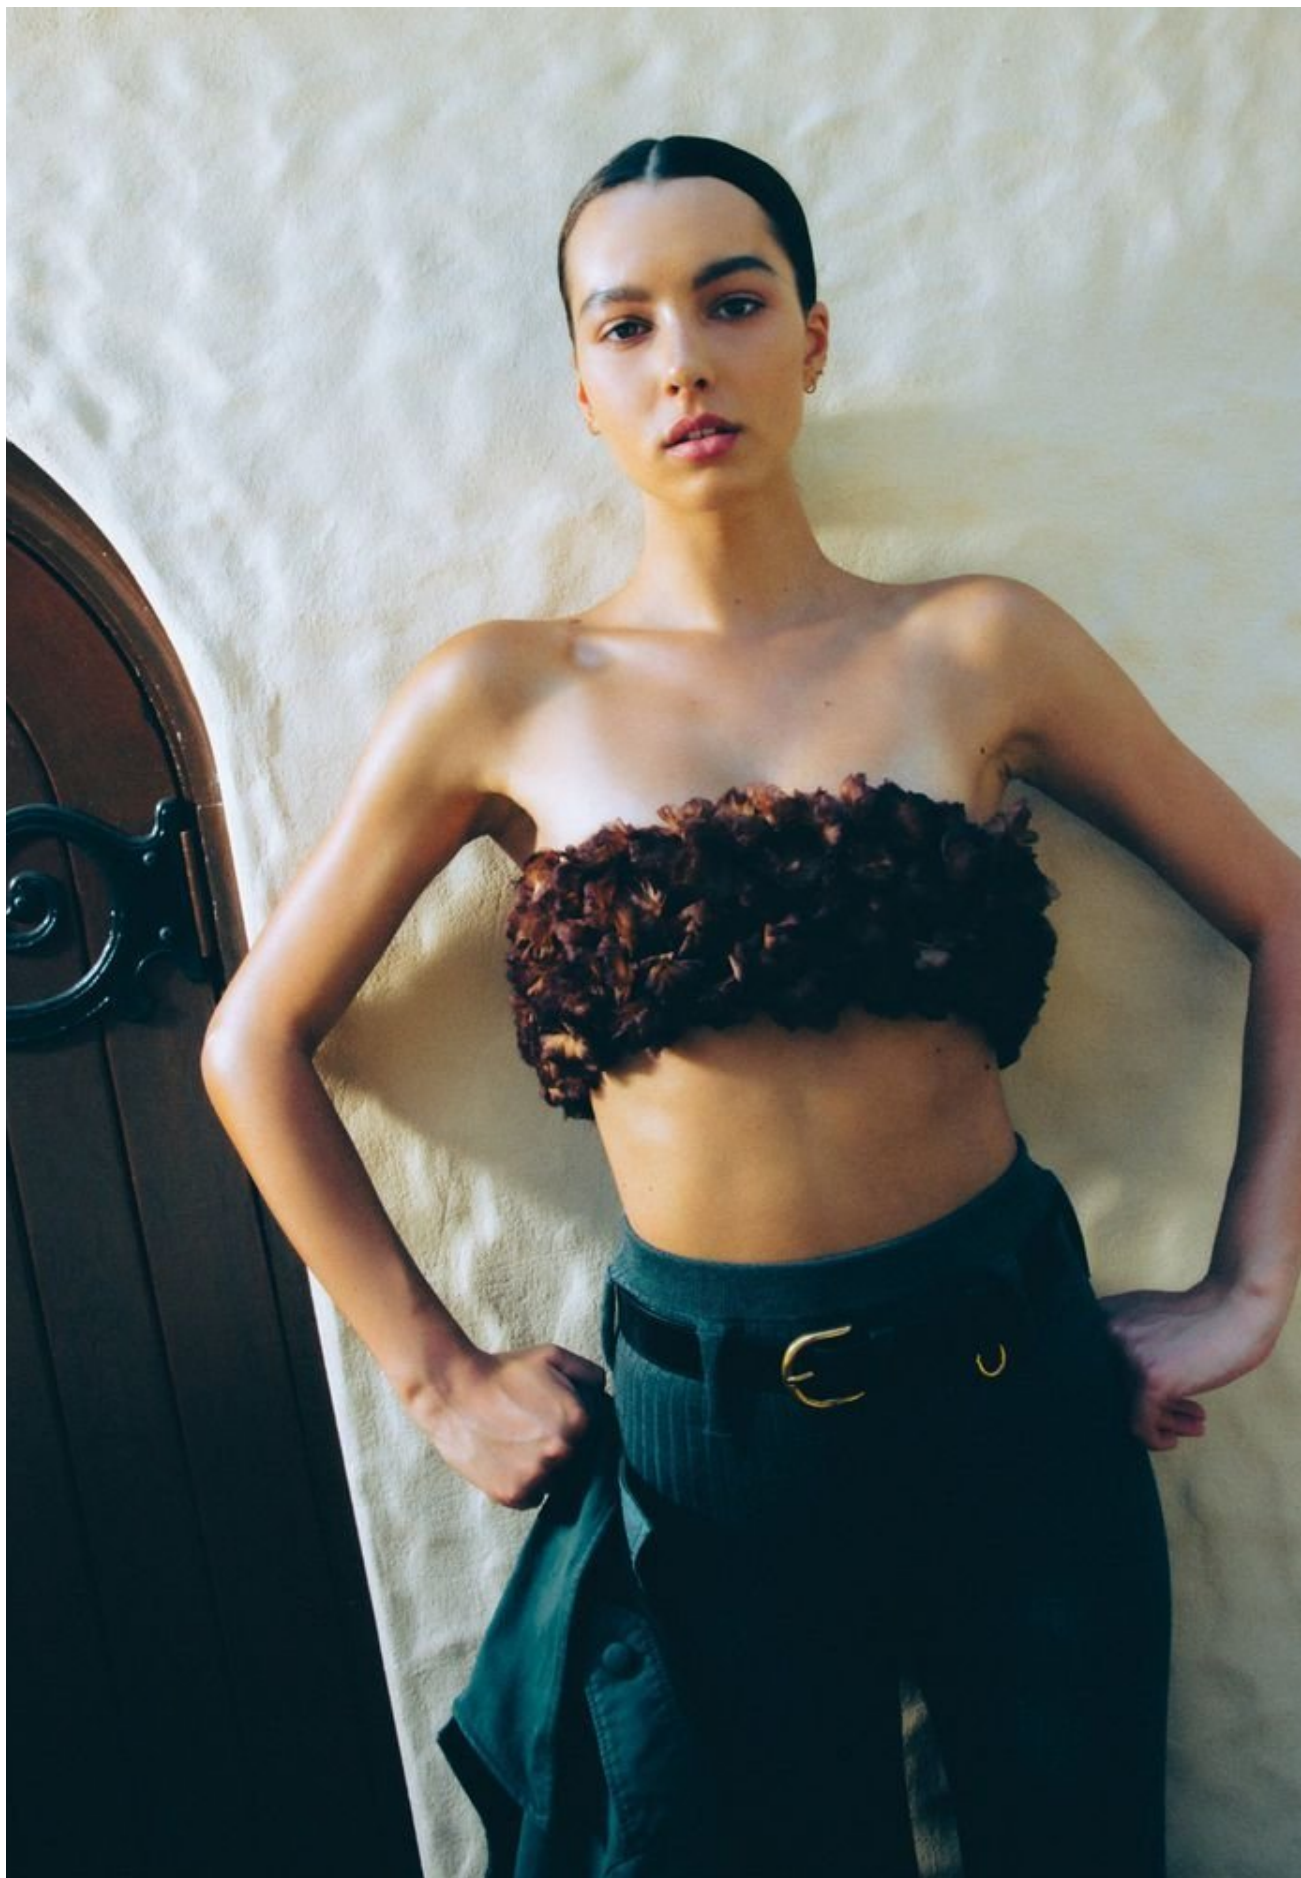

ALIDA

HEIGHT 176 / 5'9.5" | BUST 76 / 29,5 / A | WAIST 61 / 24 | HIPS 88 / 34.5" | HAIR BROWN | EYES BROWN | DRESS 8
SHOES 7 AU / 38 EU | CUP B

kult
AUSTRALIA