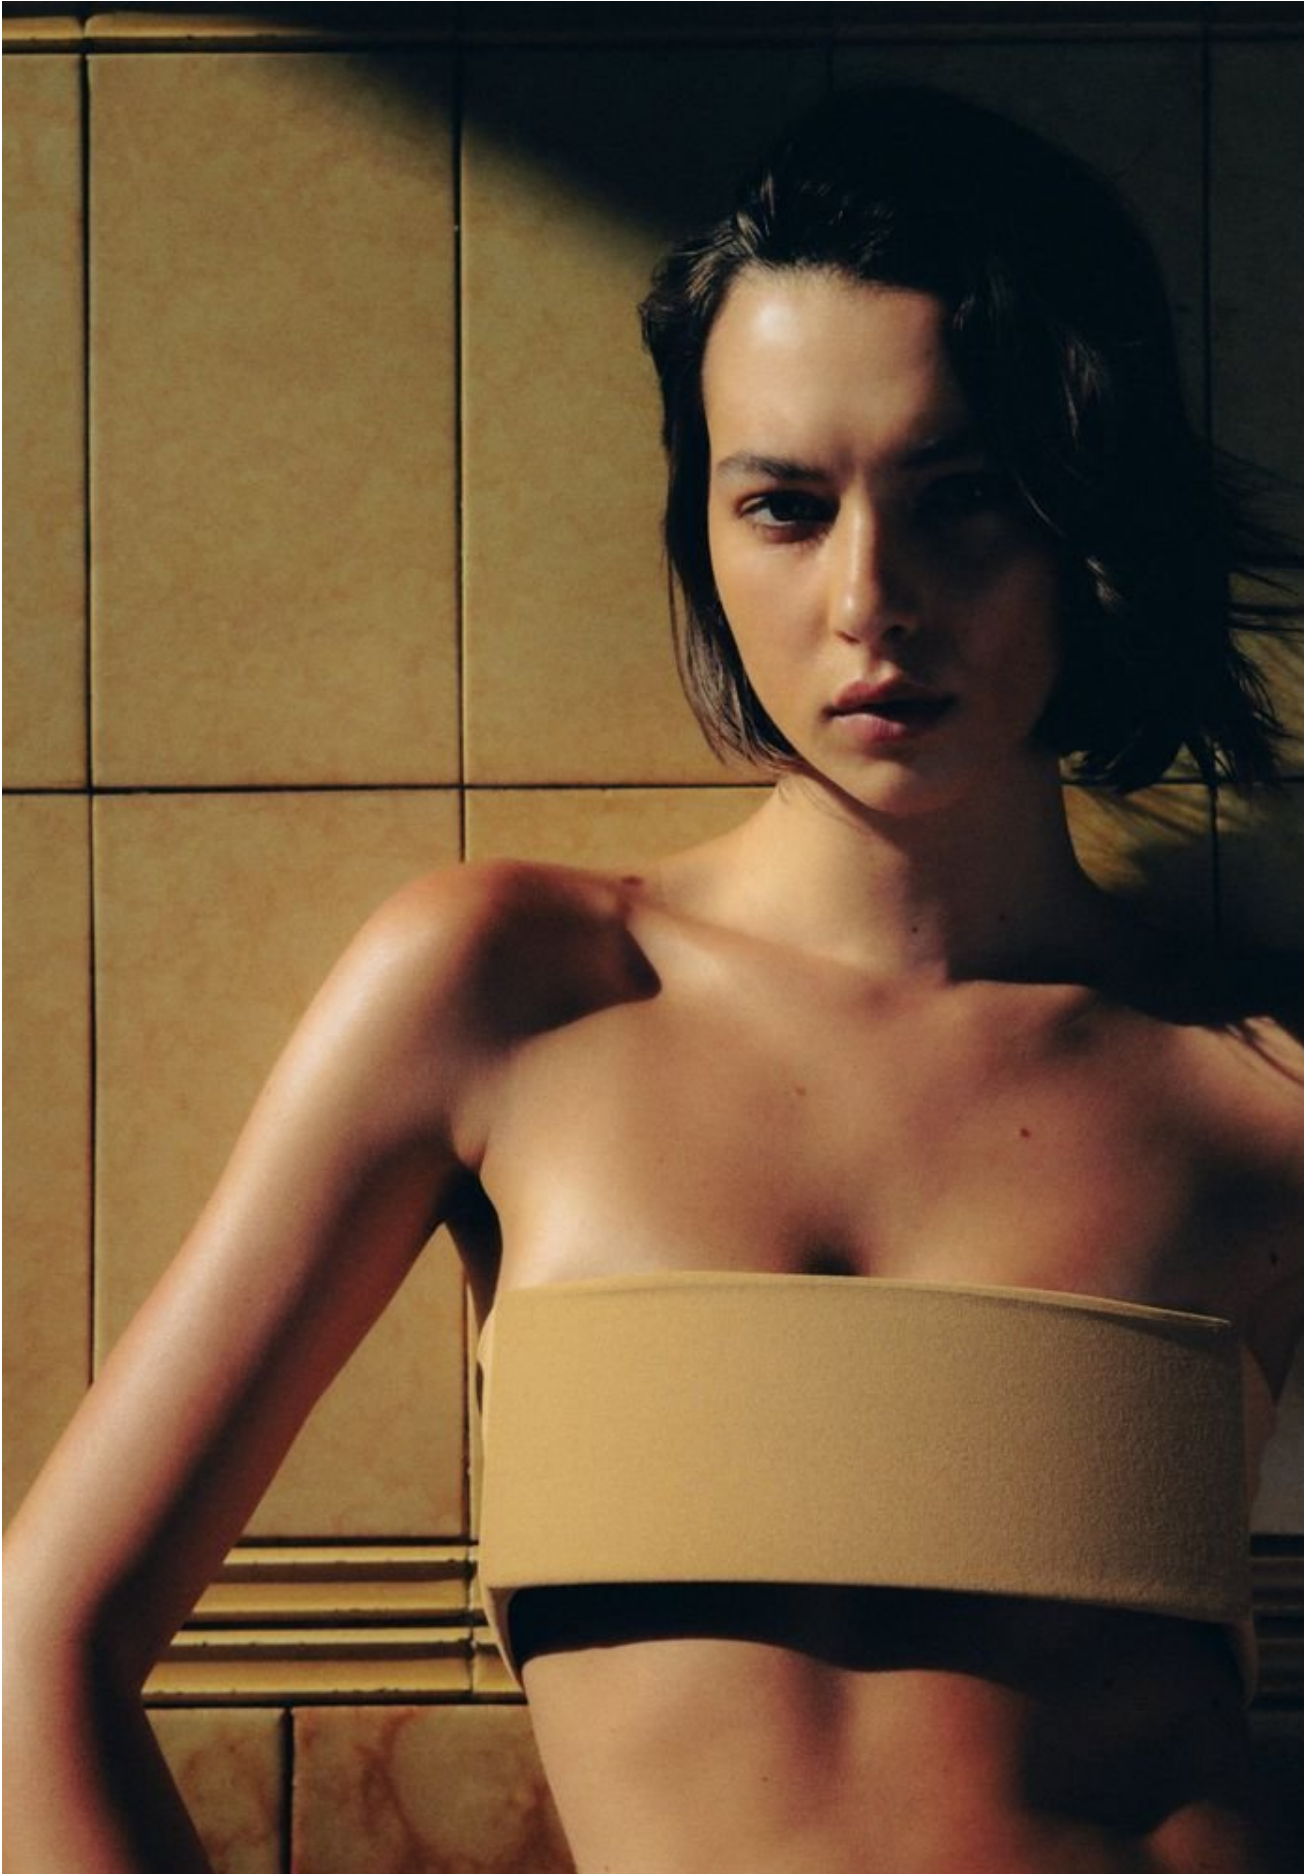

ALIDA

HEIGHT 176 / 5'9.5" | BUST 76 / 29,5 / A | WAIST 61 / 24 | HIPS 88 / 34.5" | HAIR BROWN | EYES BROWN | DRESS 8
SHOES 7 AU / 38 EU | CUP B

kult
AUSTRALIA