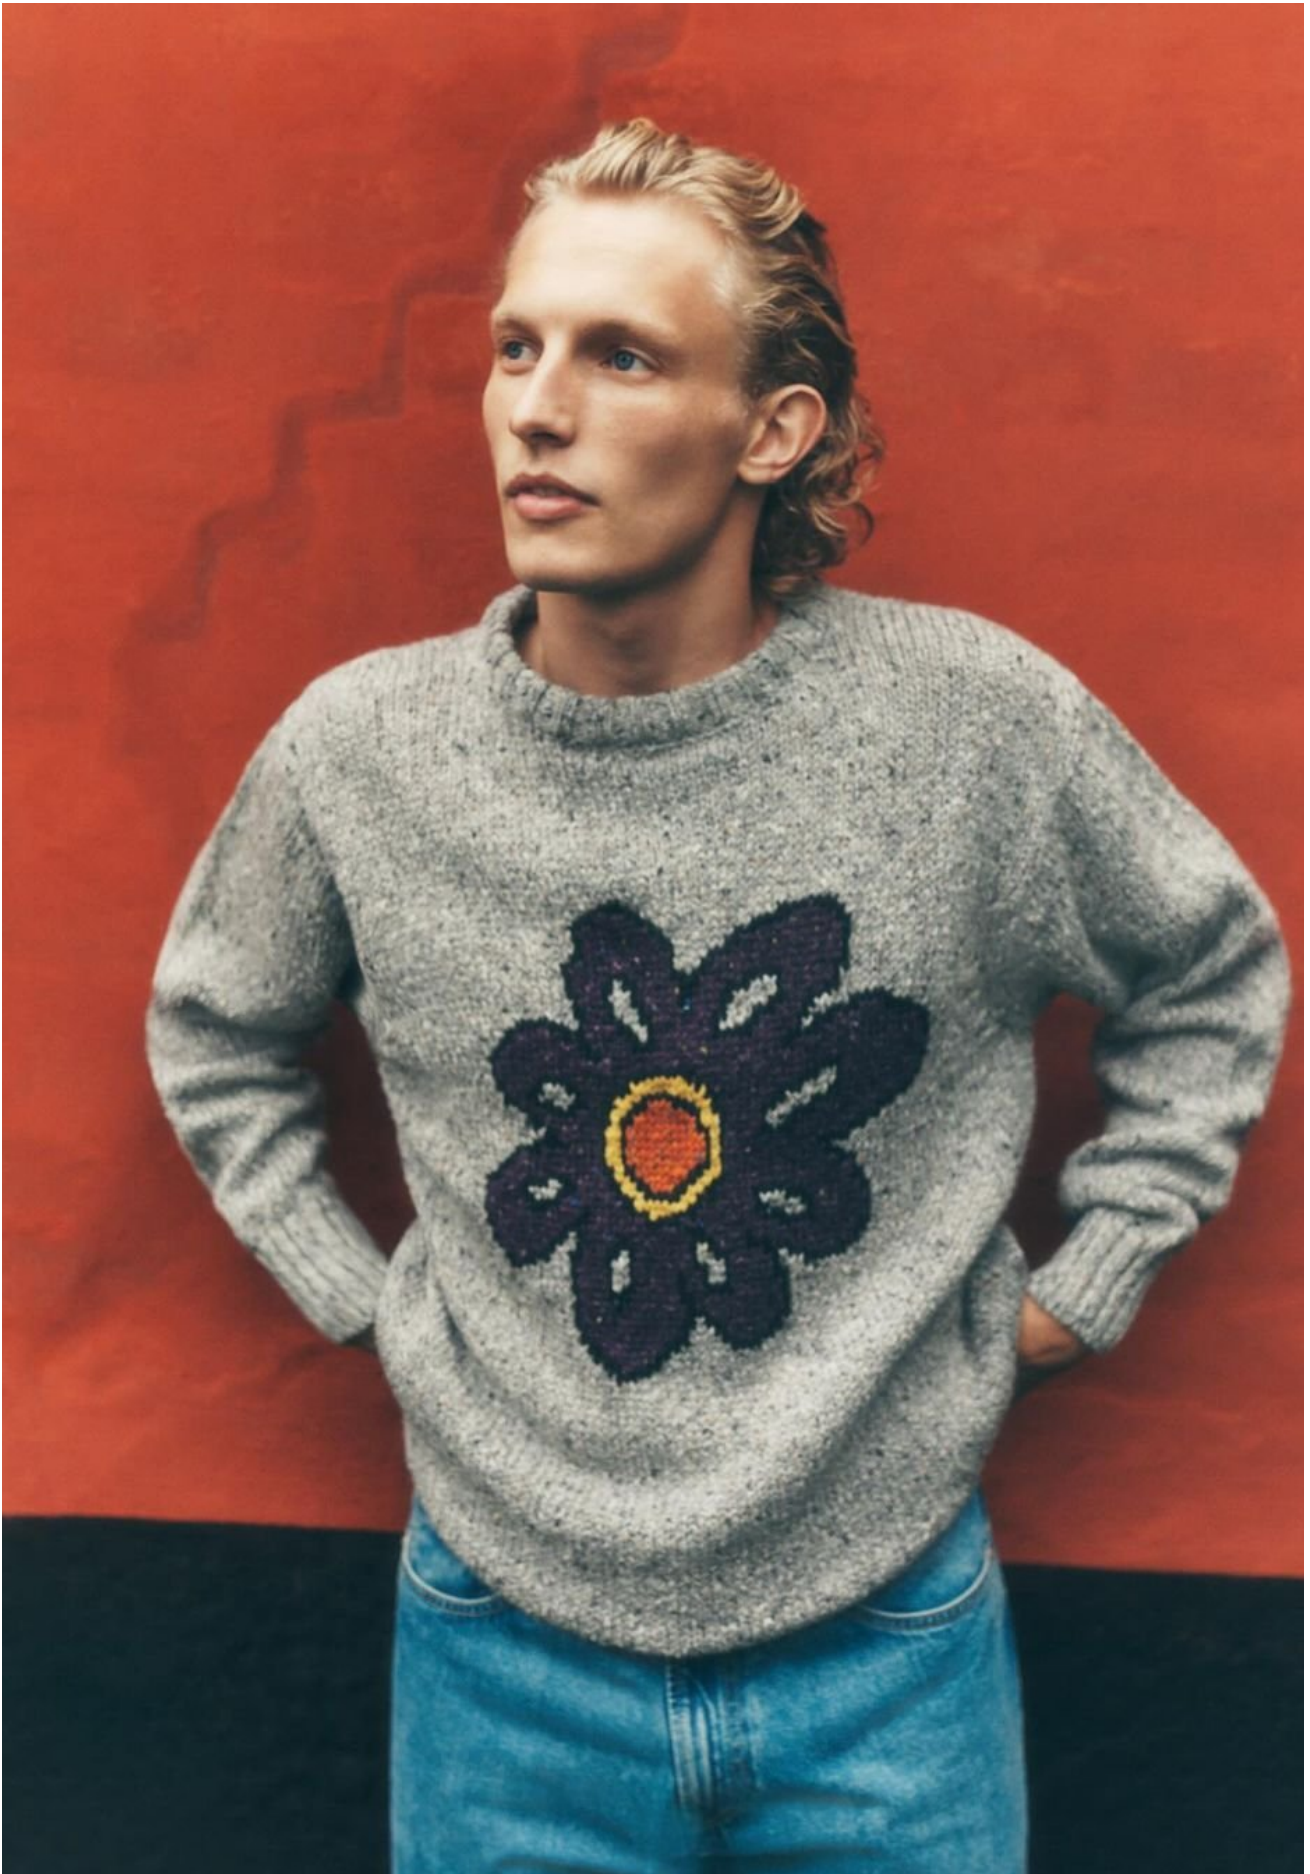

MALTHE KRISTENSEN

HEIGHT 184 / 6'0.5" | CHEST 94 / 37 | WAIST 79 / 31 | HIPS 97 / 38" | HAIR BLONDE | EYES BLUE | SHOES 44 / 10

kult
AUSTRALIA