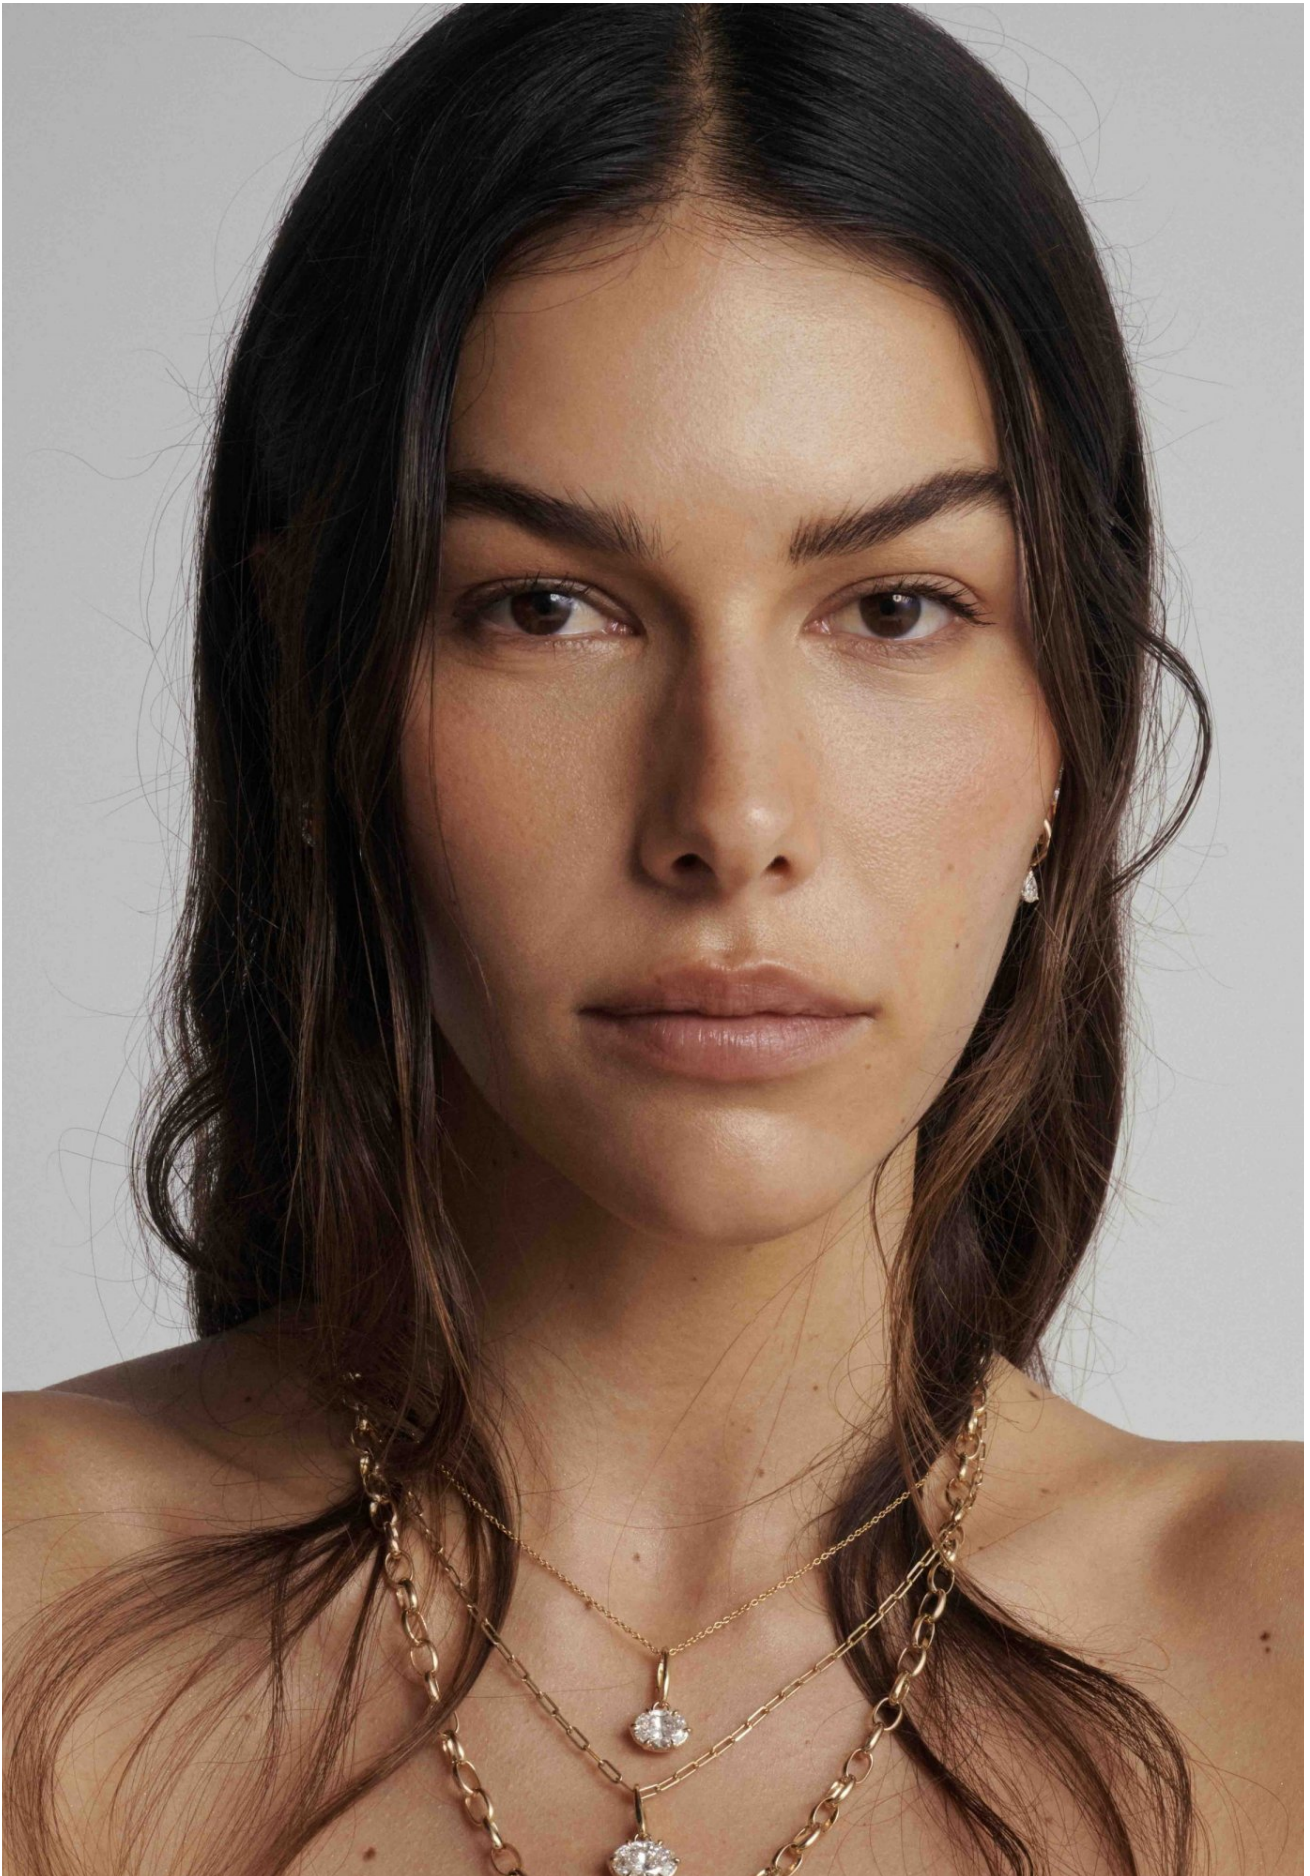

HELENA VESTERGAARD

HEIGHT 173 / 5'8" | BUST 84 / 33 / A | WAIST 64 / 25 | HIPS 86 / 34" | HAIR DARK BROWN | EYES BROWN
DRESS 6 | SHOES 8 AU / 39 EU

kult
AUSTRALIA