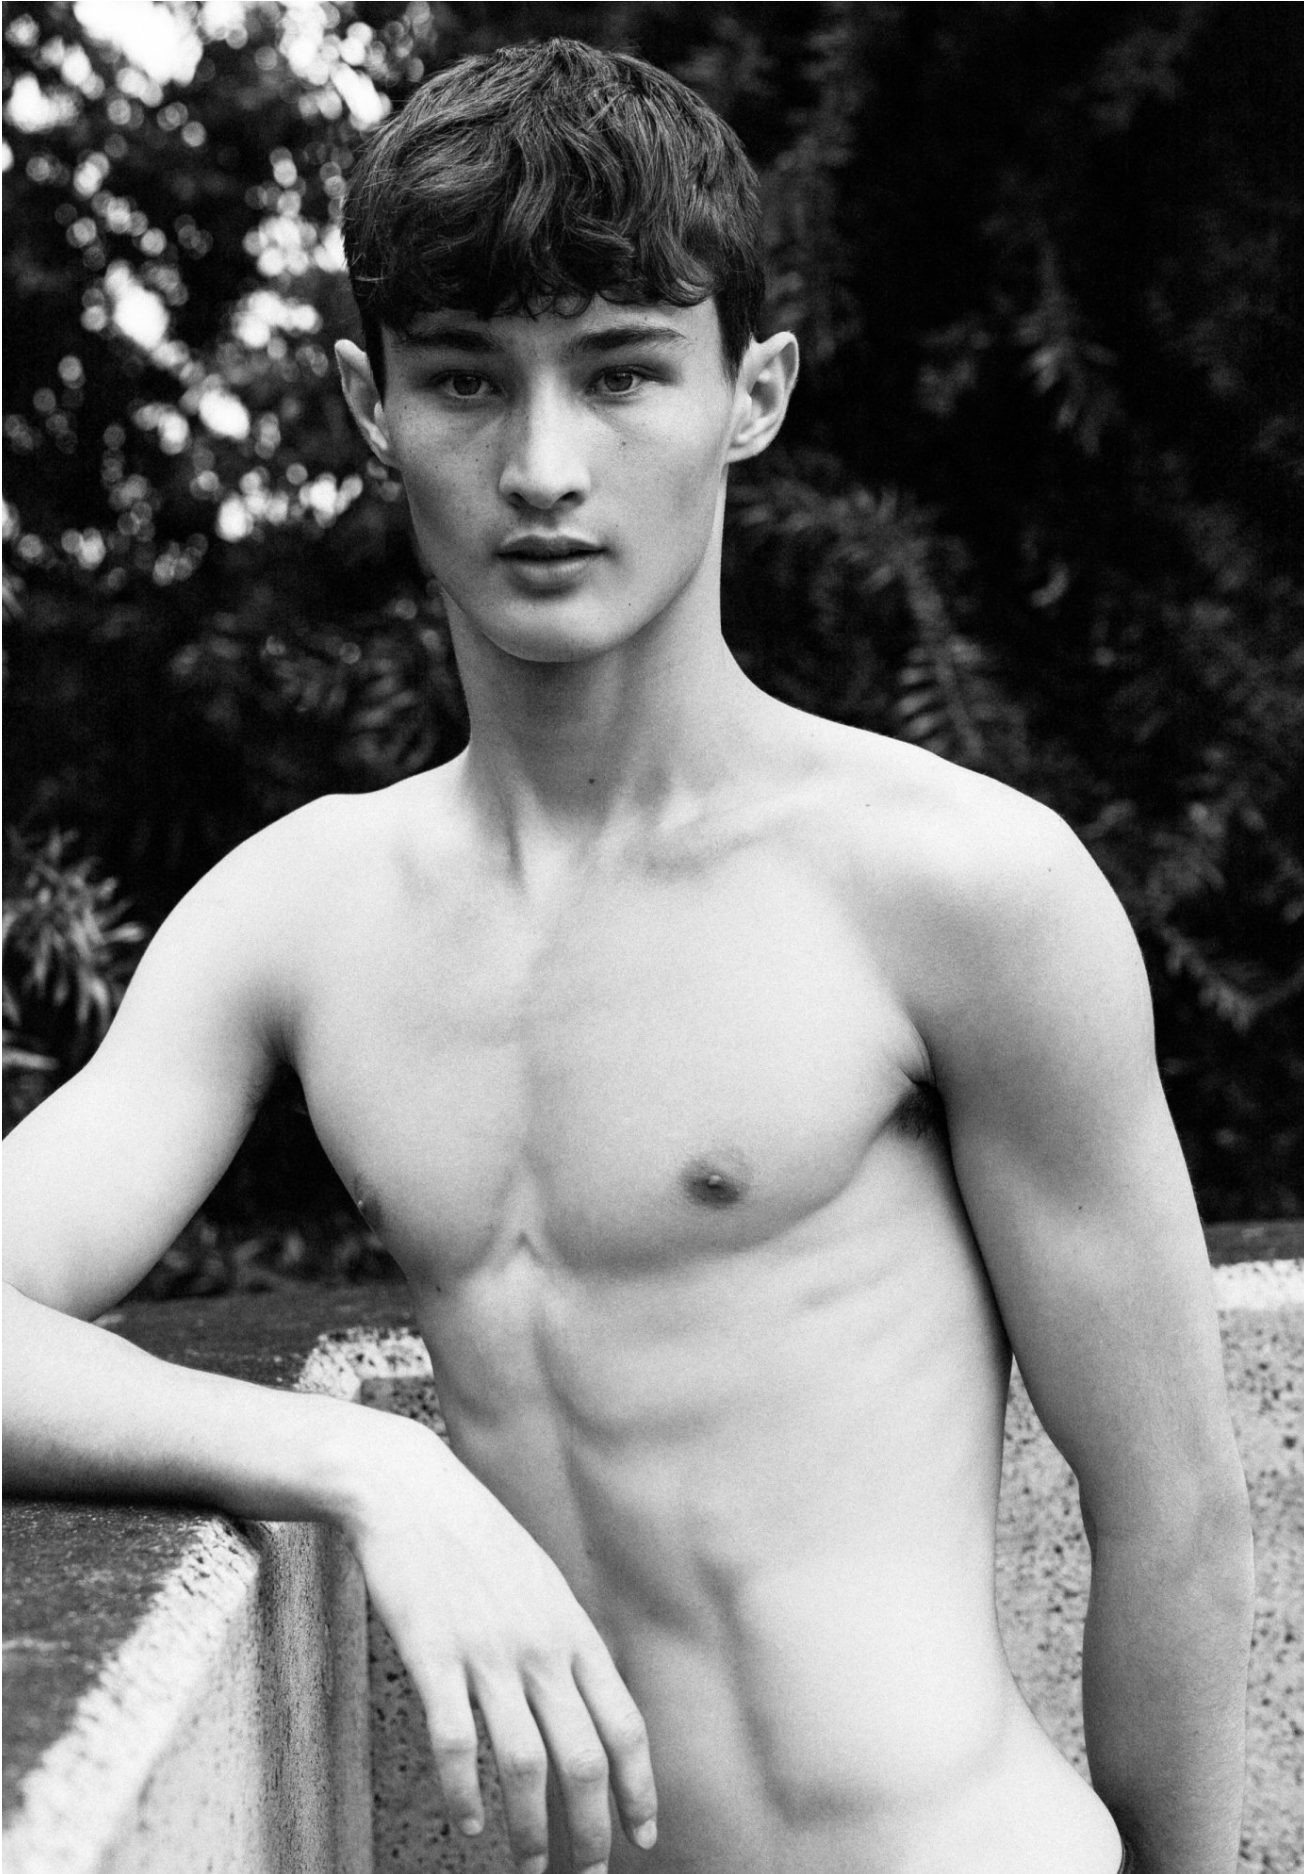

TOMMY CHONG

HEIGHT 188 / 6'2" | CHEST 91 / 36 | WAIST 76 / 30 | HAIR BLACK | EYES BLUE-GREEN | SHOES 46 / 12.5-13

kult
AUSTRALIA