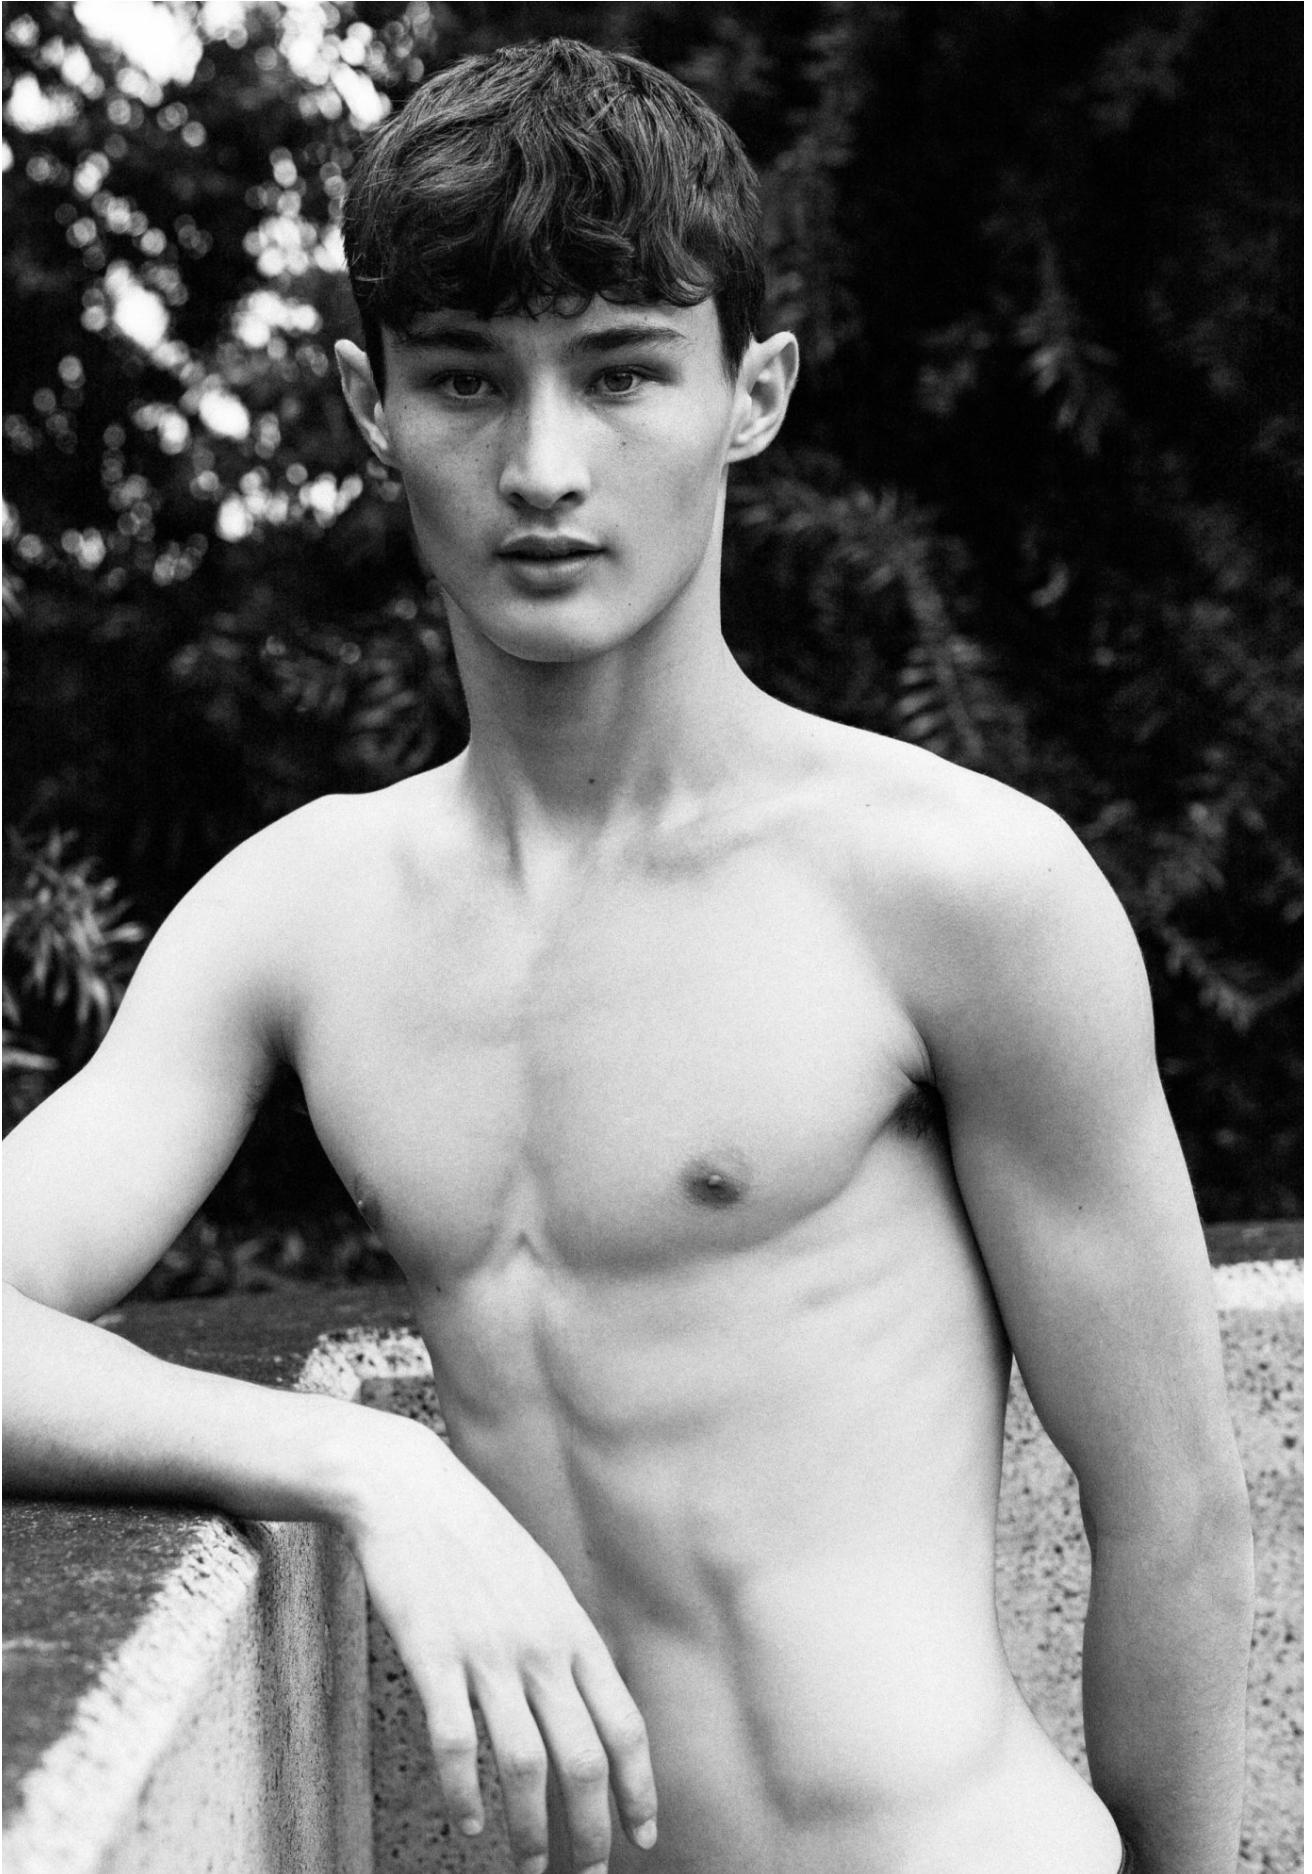

TOMMY CHONG

HEIGHT 188 / 6'2" | CHEST 91 / 36 | WAIST 76 / 30 | HAIR BLACK | EYES BLUE-GREEN | SHOES 46 / 12.5-13

kult
AUSTRALIA

TOMMY CHONG

HEIGHT 188 / 6'2" | CHEST 91 / 36 | WAIST 76 / 30 | HAIR BLACK | EYES BLUE-GREEN | SHOES 46 / 12.5-13

kult
AUSTRALIA

TOMMY CHONG

HEIGHT 188 / 6'2" | CHEST 91 / 36 | WAIST 76 / 30 | HAIR BLACK | EYES BLUE-GREEN | SHOES 46 / 12.5-13

kult
AUSTRALIA

TOMMY CHONG

HEIGHT 188 / 6'2" | CHEST 91 / 36 | WAIST 76 / 30 | HAIR BLACK | EYES BLUE-GREEN | SHOES 46 / 12.5-13