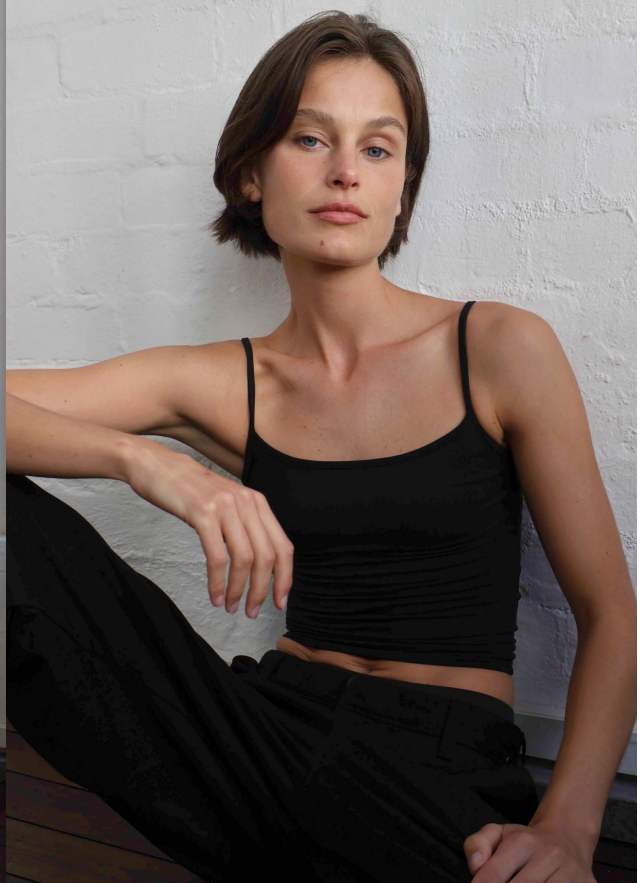

kult
AUSTRALIA

LUCIANNE LIJNTE

HEIGHT 177 / 5'9.5" | BUST 78 / 30,5 / A | WAIST 61 / 24 | HIPS 90 / 35.5" | HAIR BROWN | EYES BLUE

DRESS 6 | SHOES 8 AU / 39 EU

 [luciannelijntje](https://www.instagram.com/luciannelijntje)